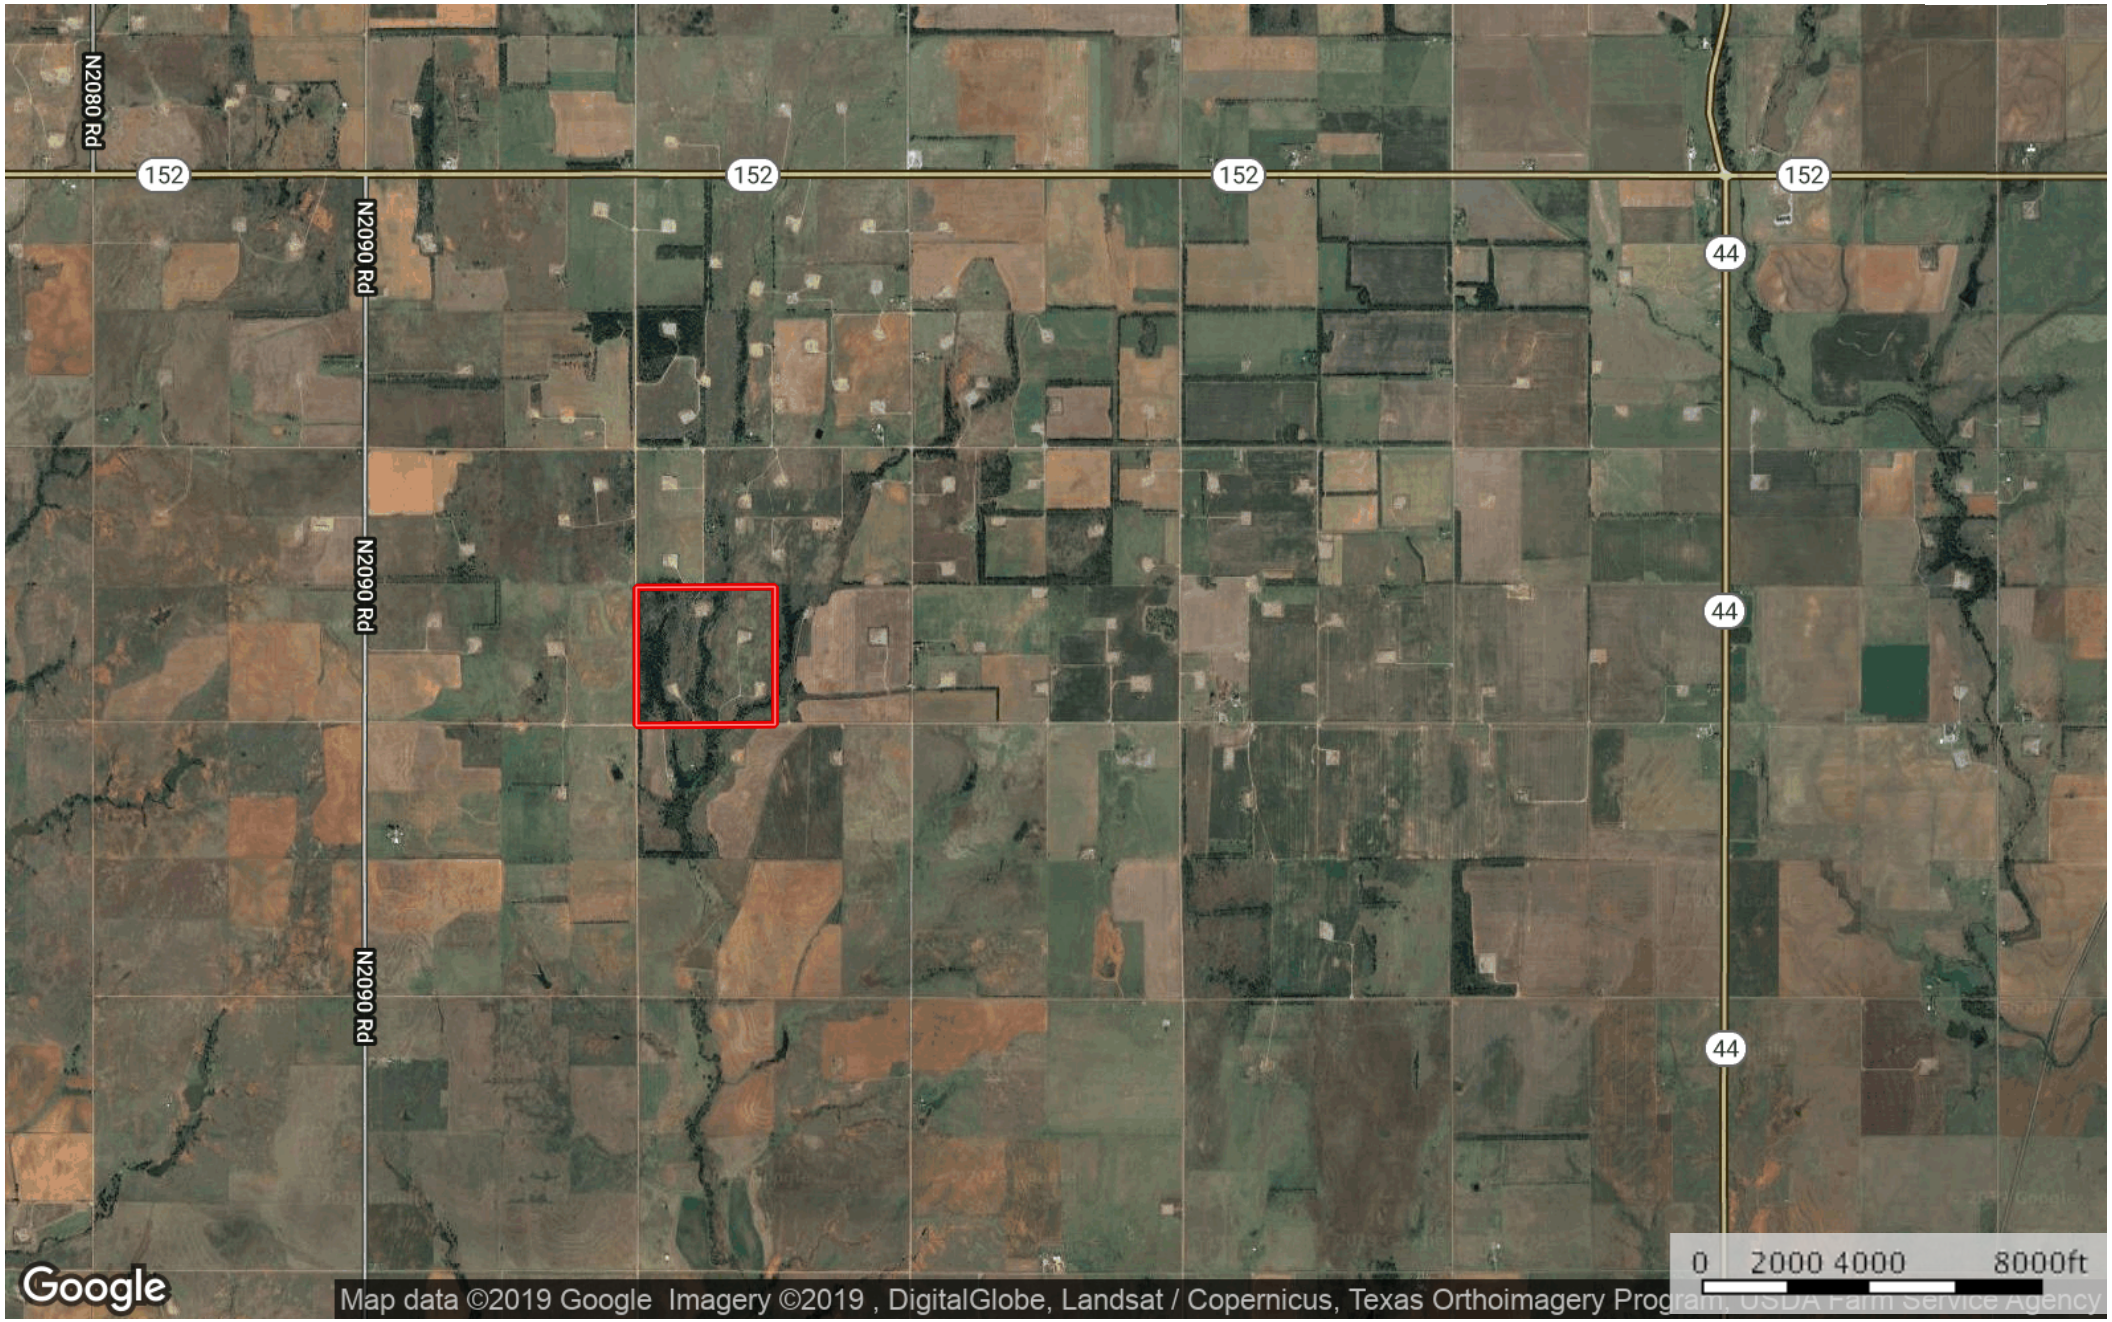

# Don & Kay Crow Trust

Washita County, Oklahoma, 160 AC +/-

 Boundary