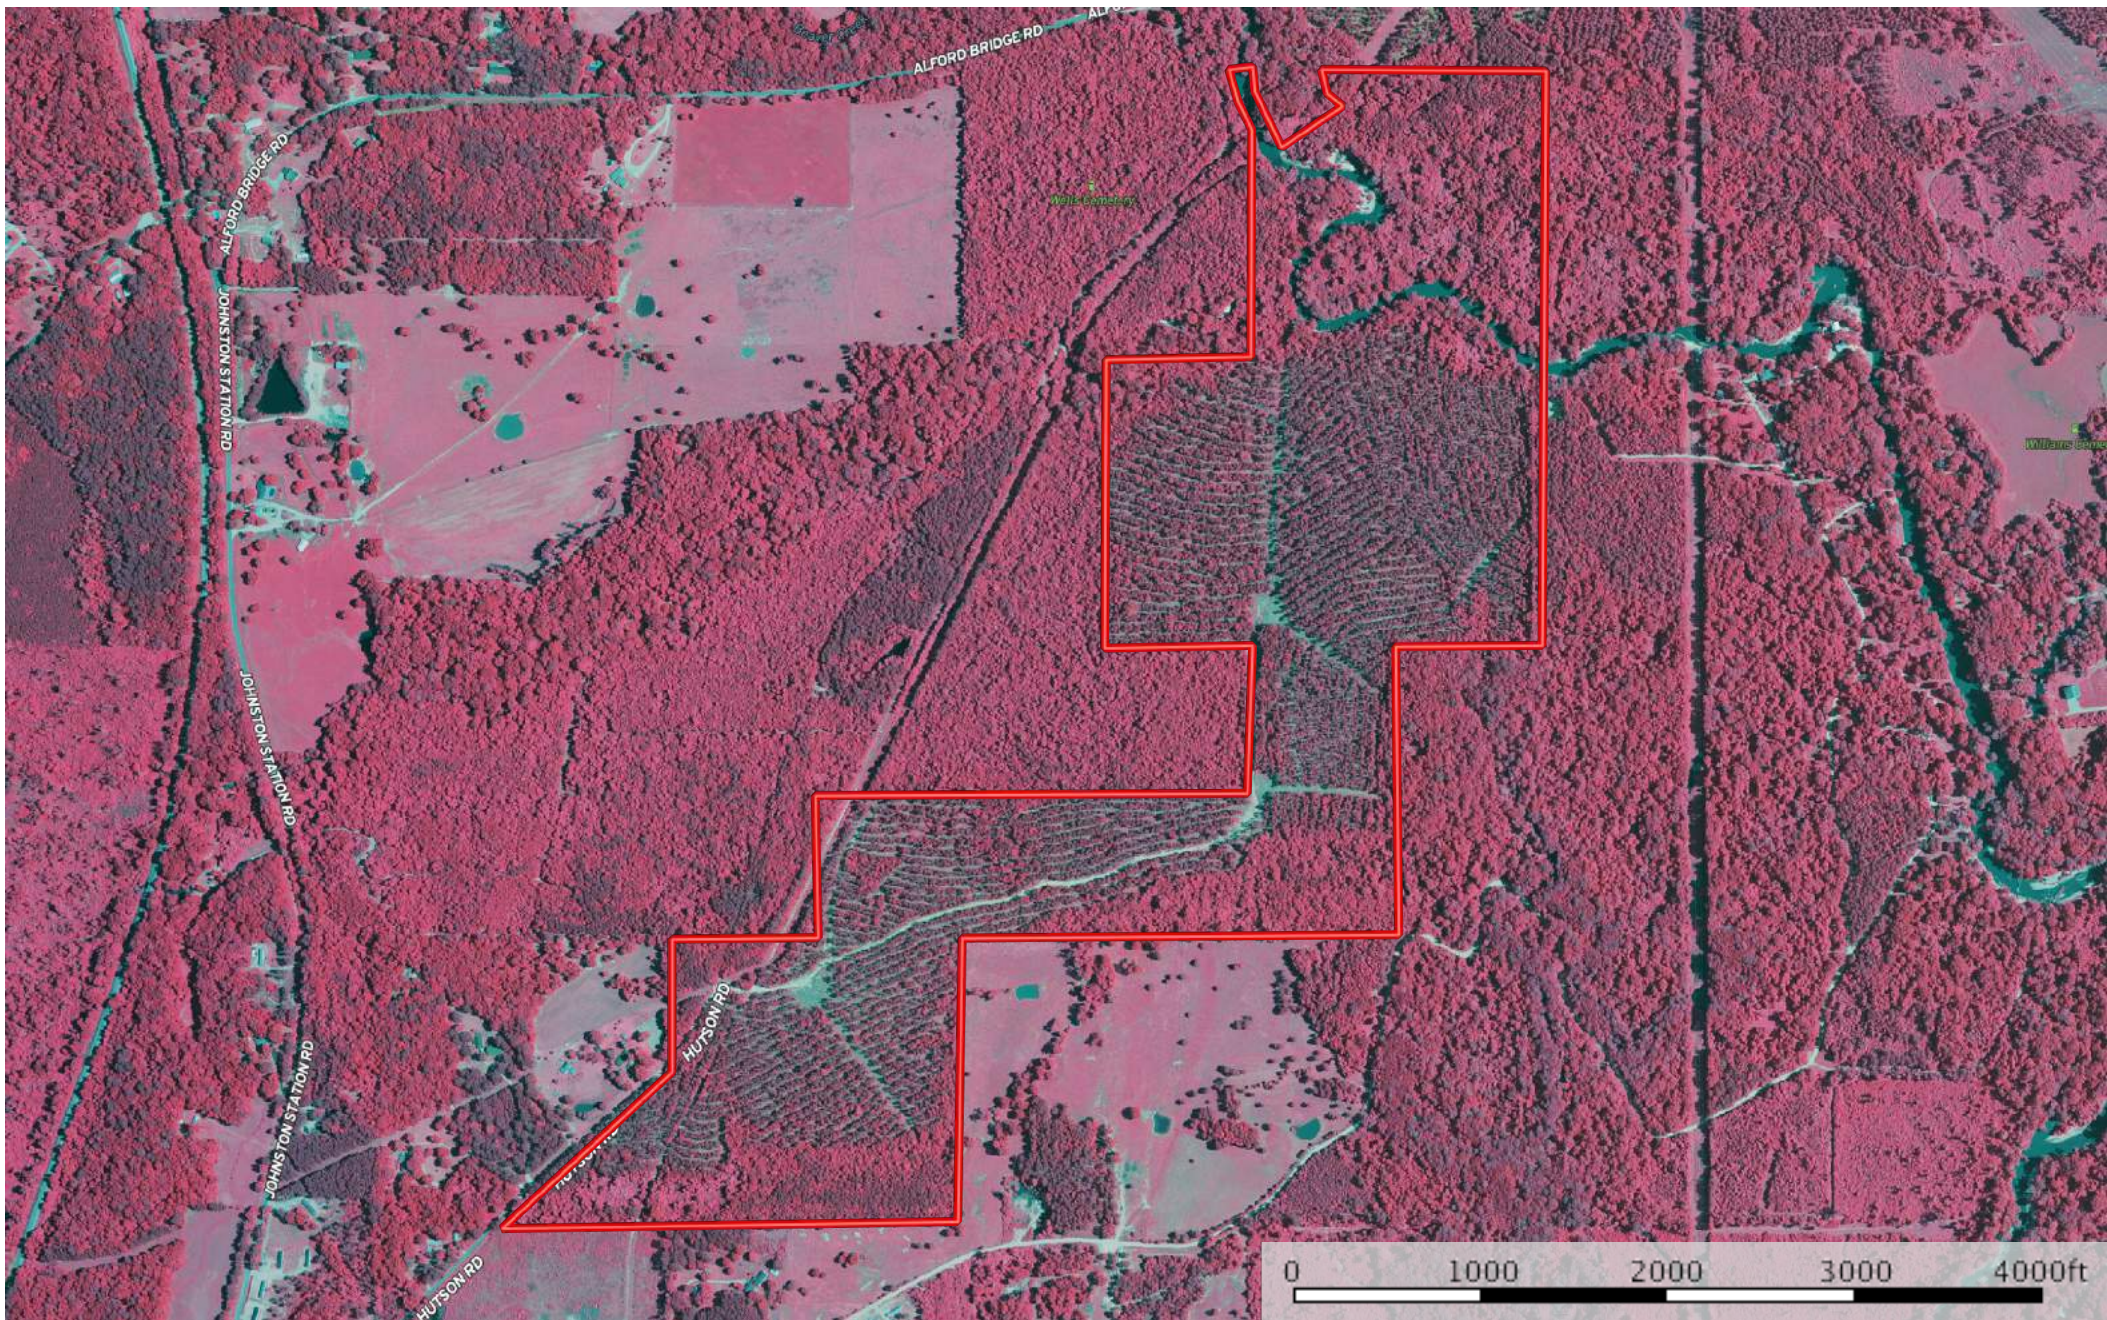

196 Acres- Pate, Bill

Mississippi, 196 AC +/-

Boundary

 Boundary

196 Acres- Pate, Bill

Mississippi, 196 AC +/-

- Boundary
- Stream, Intermittent
- River/Creek
- Water Body

□ Boundary

196 Acres- Pate, Bill

Mississippi, 196 AC +/-

 Boundary