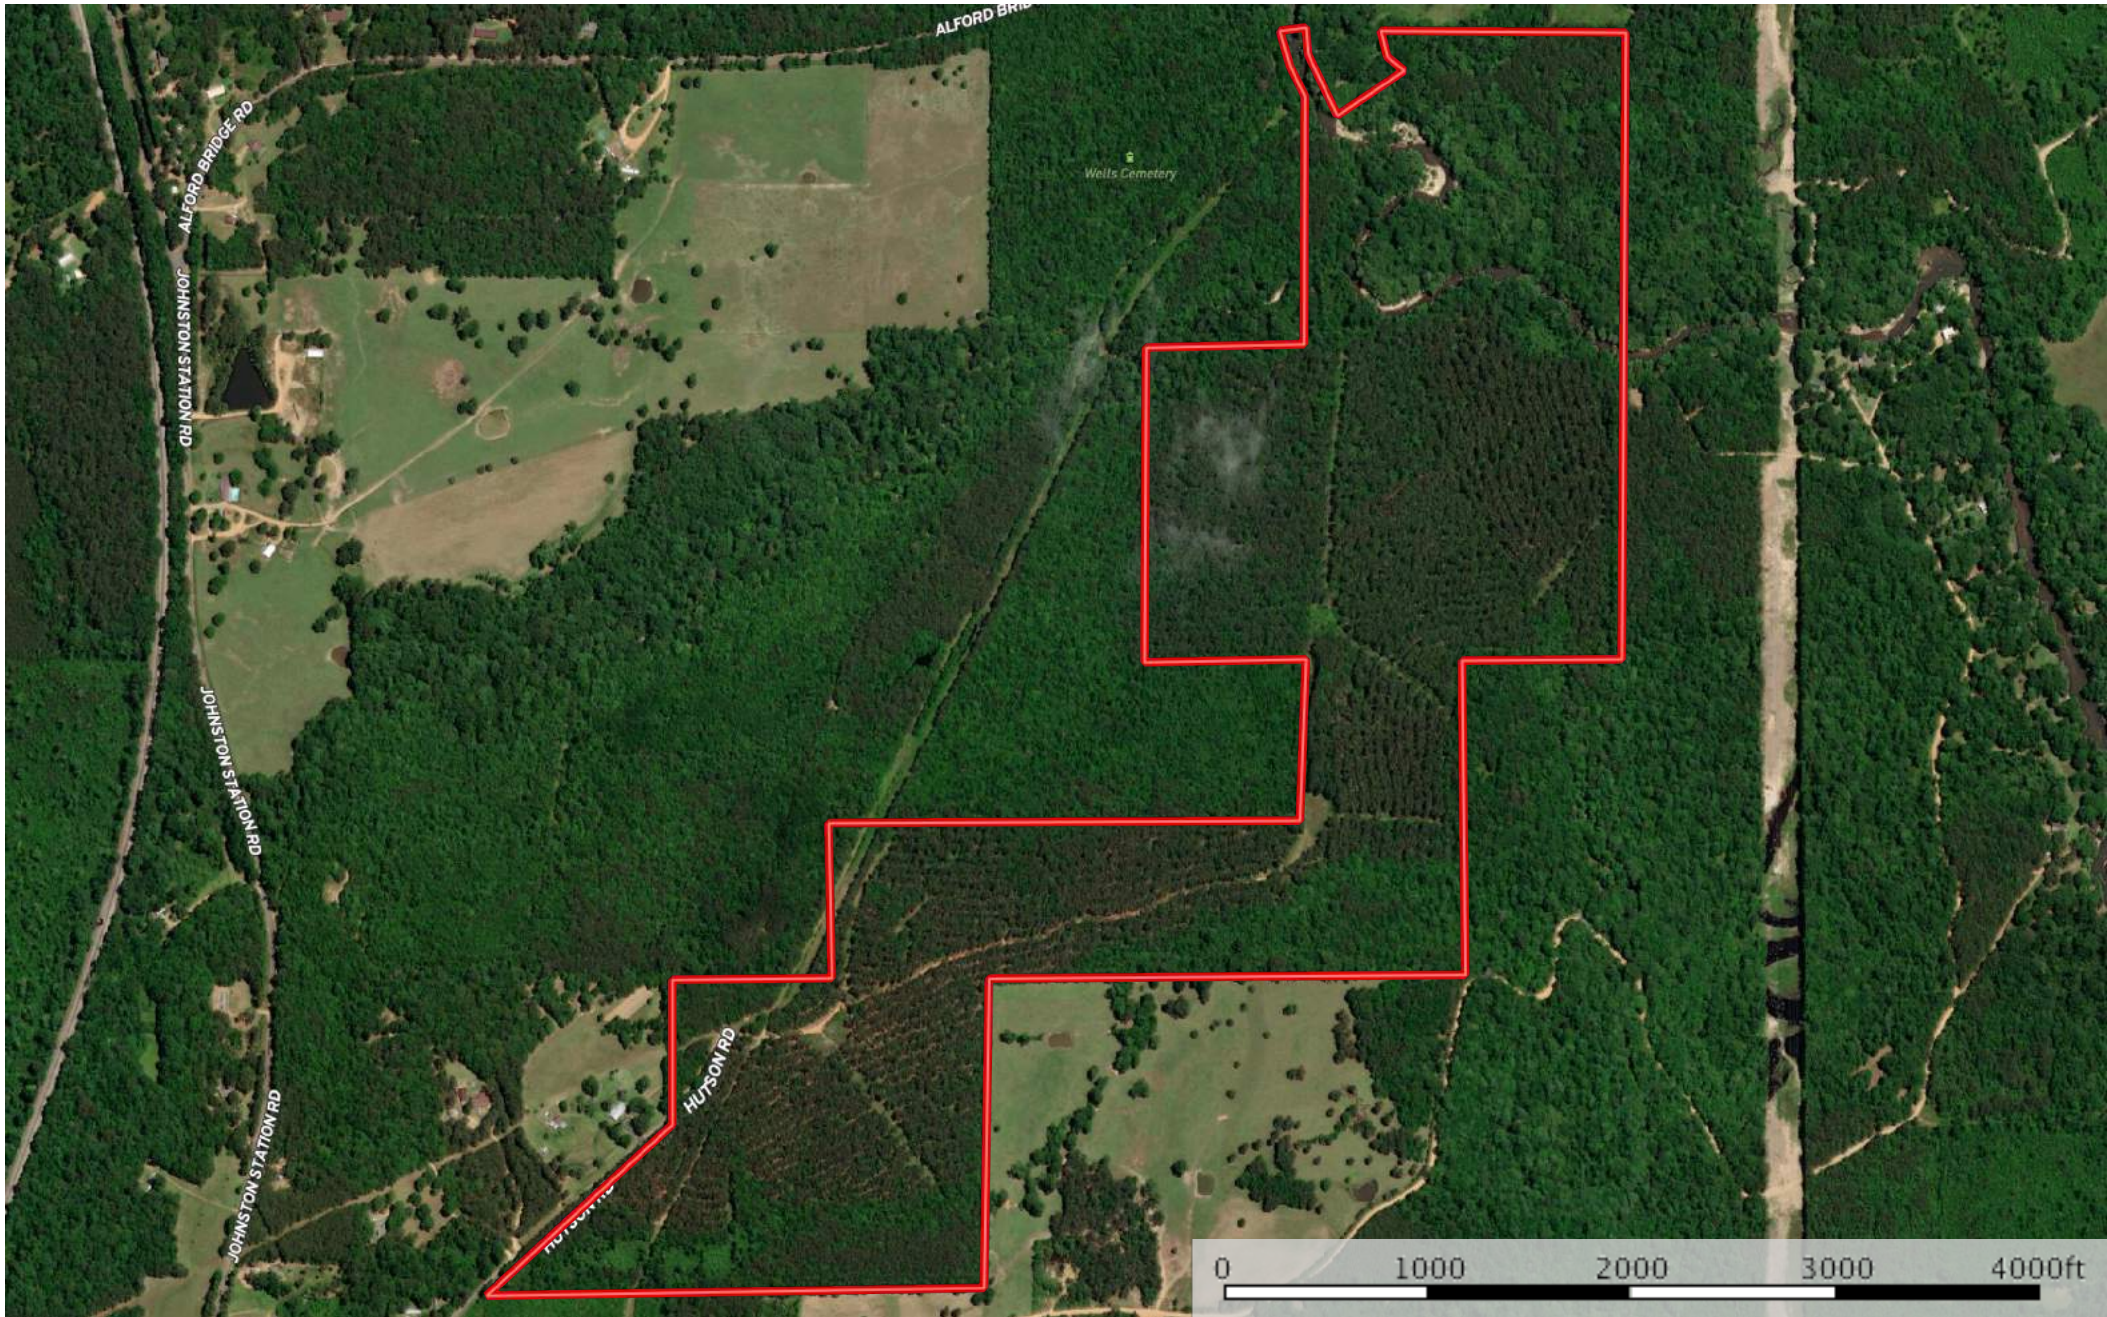

196 Acres- Pate, Bill

Mississippi, 196 AC +/-

Boundary

 Boundary

196 Acres- Pate, Bill

Mississippi, 196 AC +/-

- Boundary
- Stream, Intermittent
- River/Creek
- Water Body

□ Boundary

196 Acres- Pate, Bill

Mississippi, 196 AC +/-

 Boundary