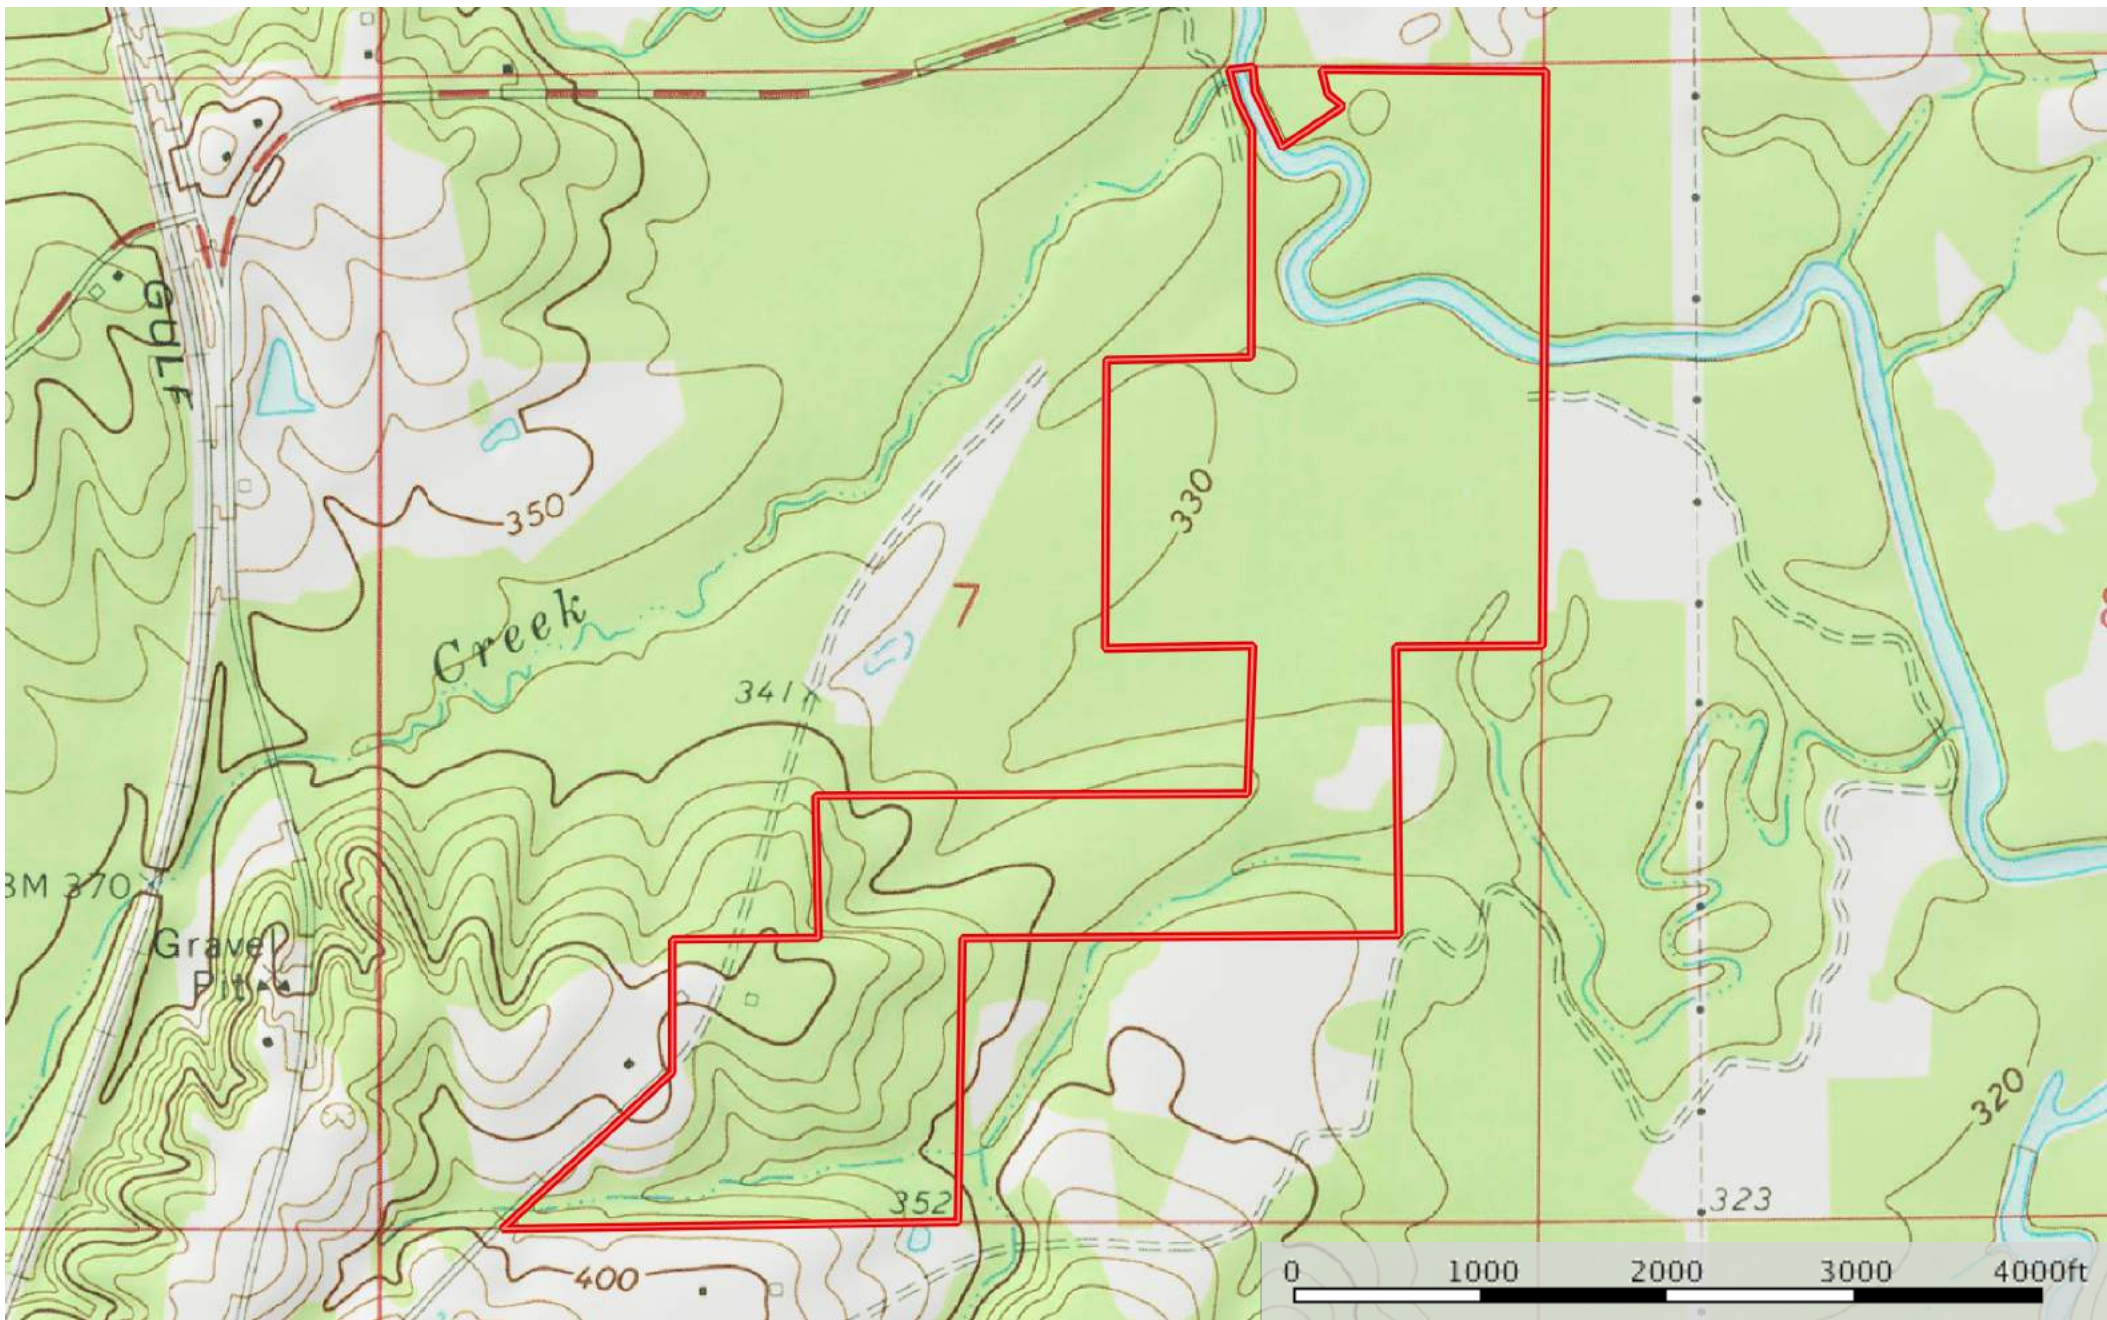

196 Acres- Pate, Bill

Mississippi, 196 AC +/-

Boundary

 Boundary

196 Acres- Pate, Bill

Mississippi, 196 AC +/-

- Boundary
- Stream, Intermittent
- River/Creek
- Water Body

□ Boundary

196 Acres- Pate, Bill

Mississippi, 196 AC +/-

 Boundary