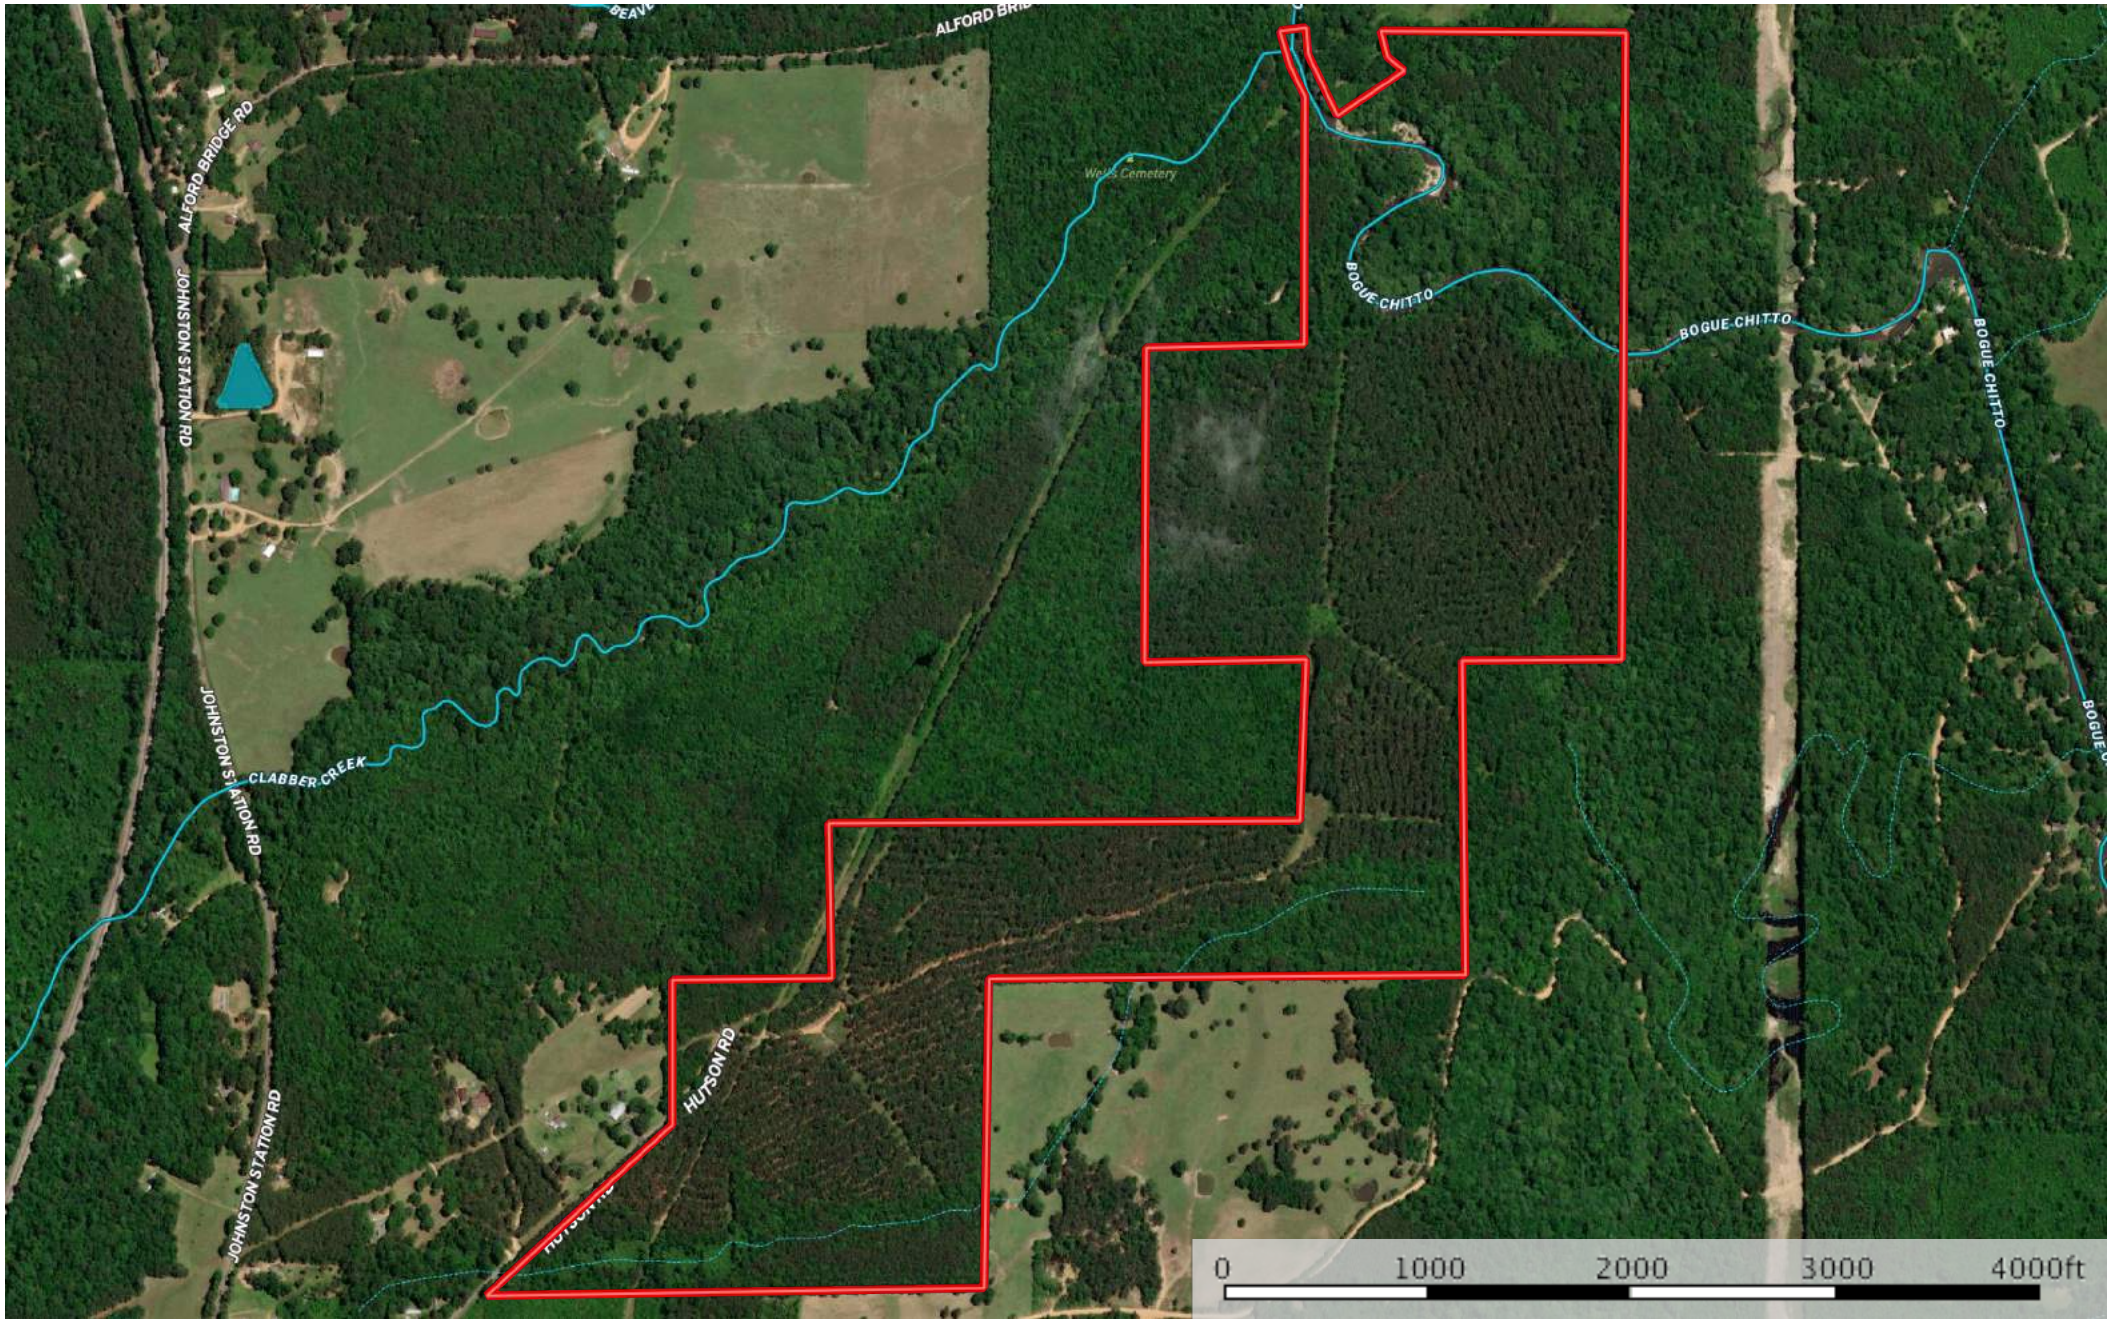

196 Acres- Pate, Bill

Mississippi, 196 AC +/-

Boundary

 Boundary

196 Acres- Pate, Bill

Mississippi, 196 AC +/-

- Boundary
- Stream, Intermittent
- River/Creek
- Water Body

□ Boundary

196 Acres- Pate, Bill

Mississippi, 196 AC +/-

 Boundary