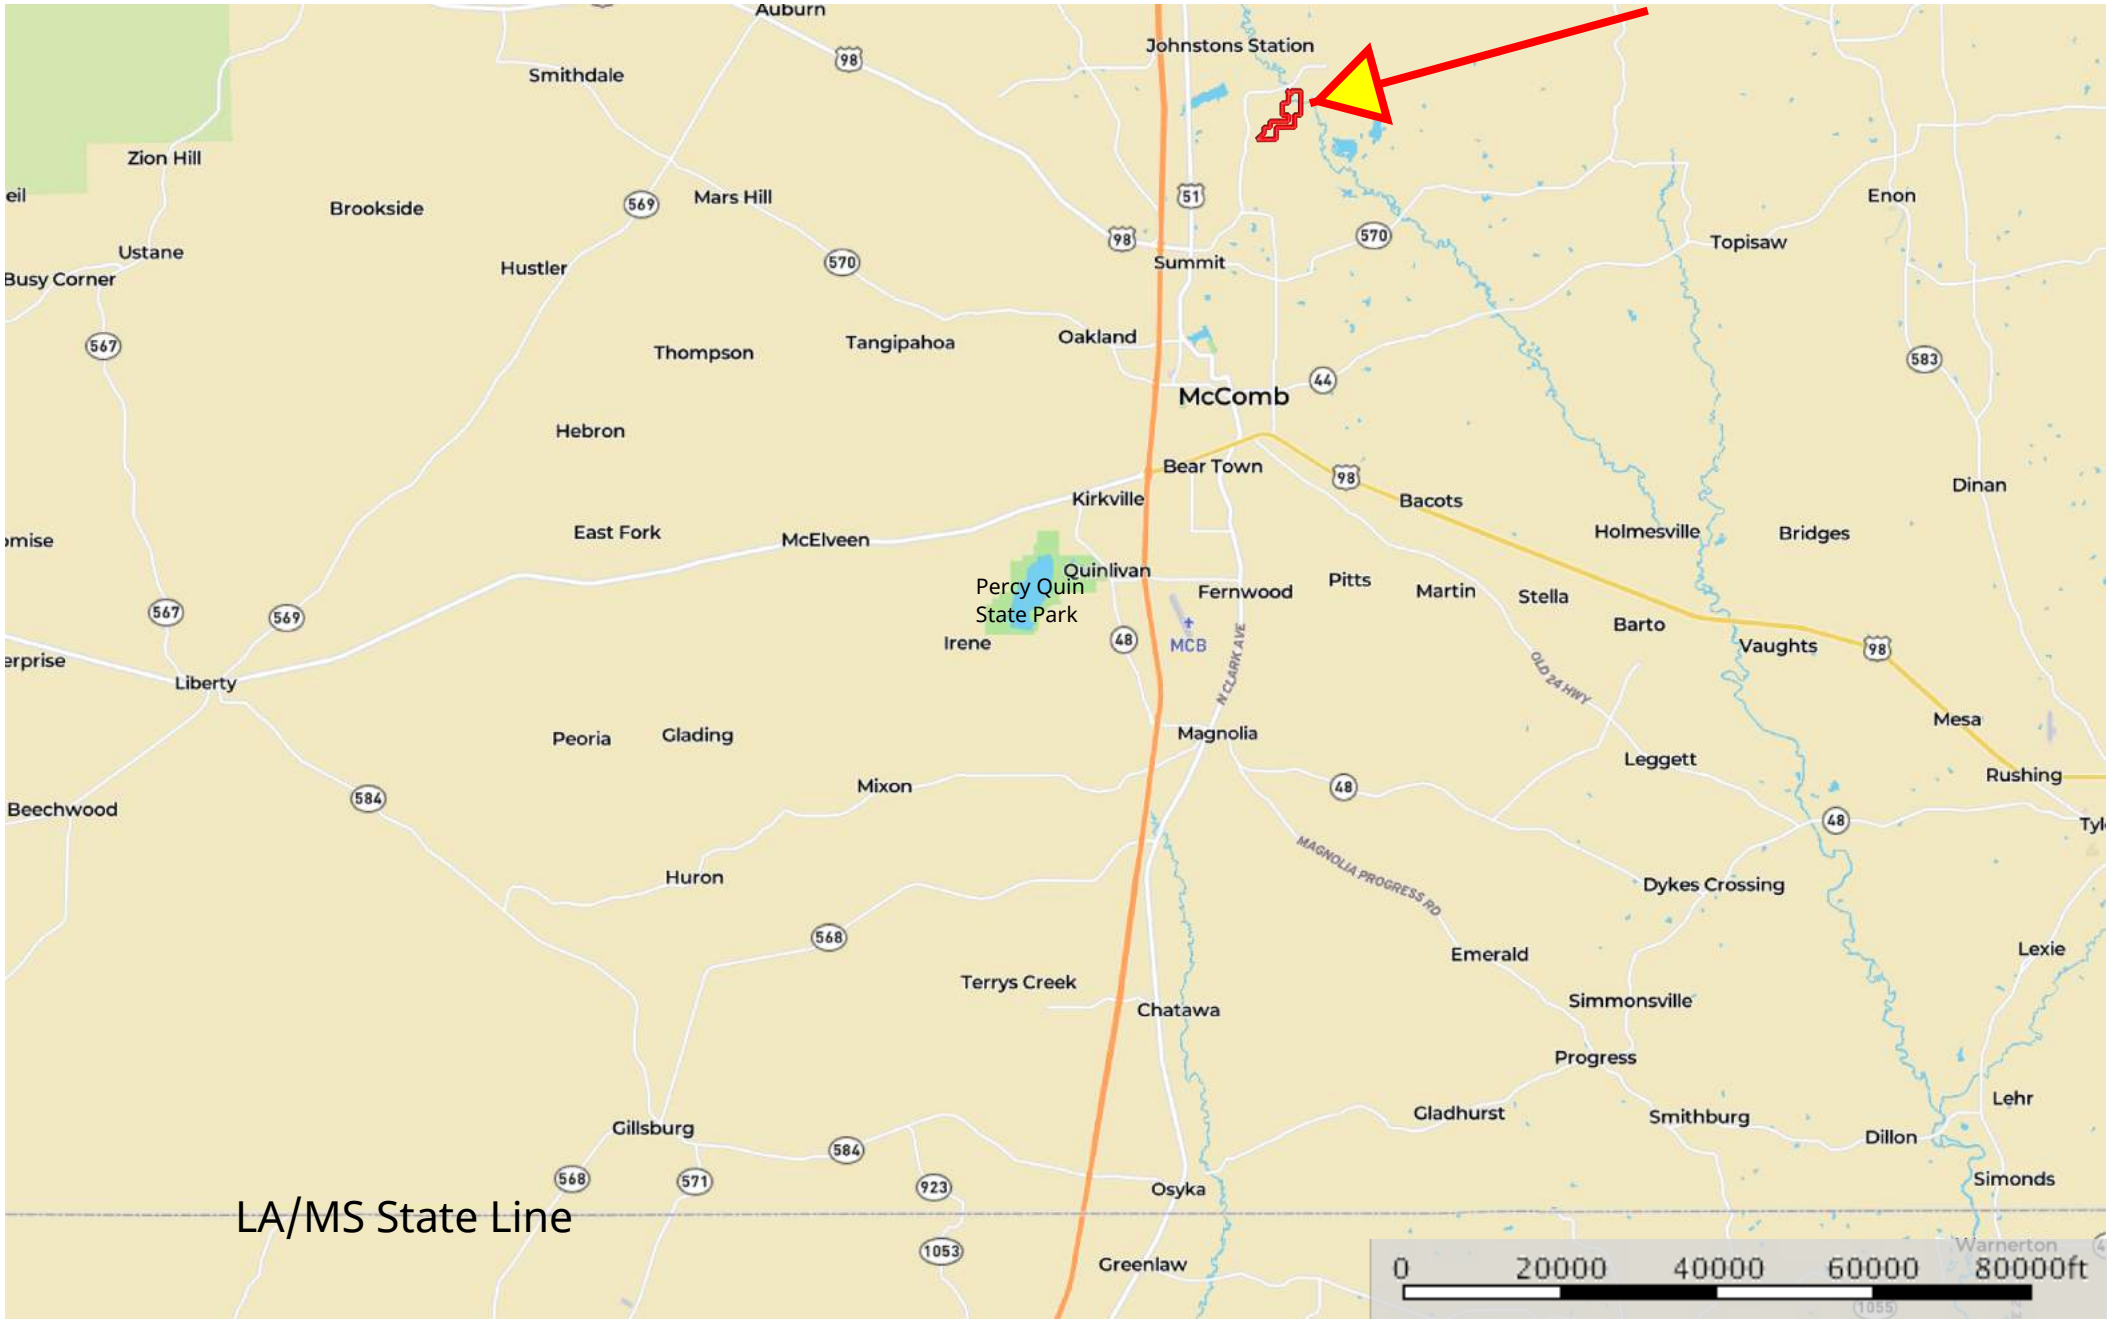

196 Acres- Pate, Bill

Mississippi, 196 AC +/-

Boundary

 Boundary

196 Acres- Pate, Bill

Mississippi, 196 AC +/-

- Boundary
- Stream, Intermittent
- River/Creek
- Water Body

□ Boundary

196 Acres- Pate, Bill

Mississippi, 196 AC +/-

 Boundary