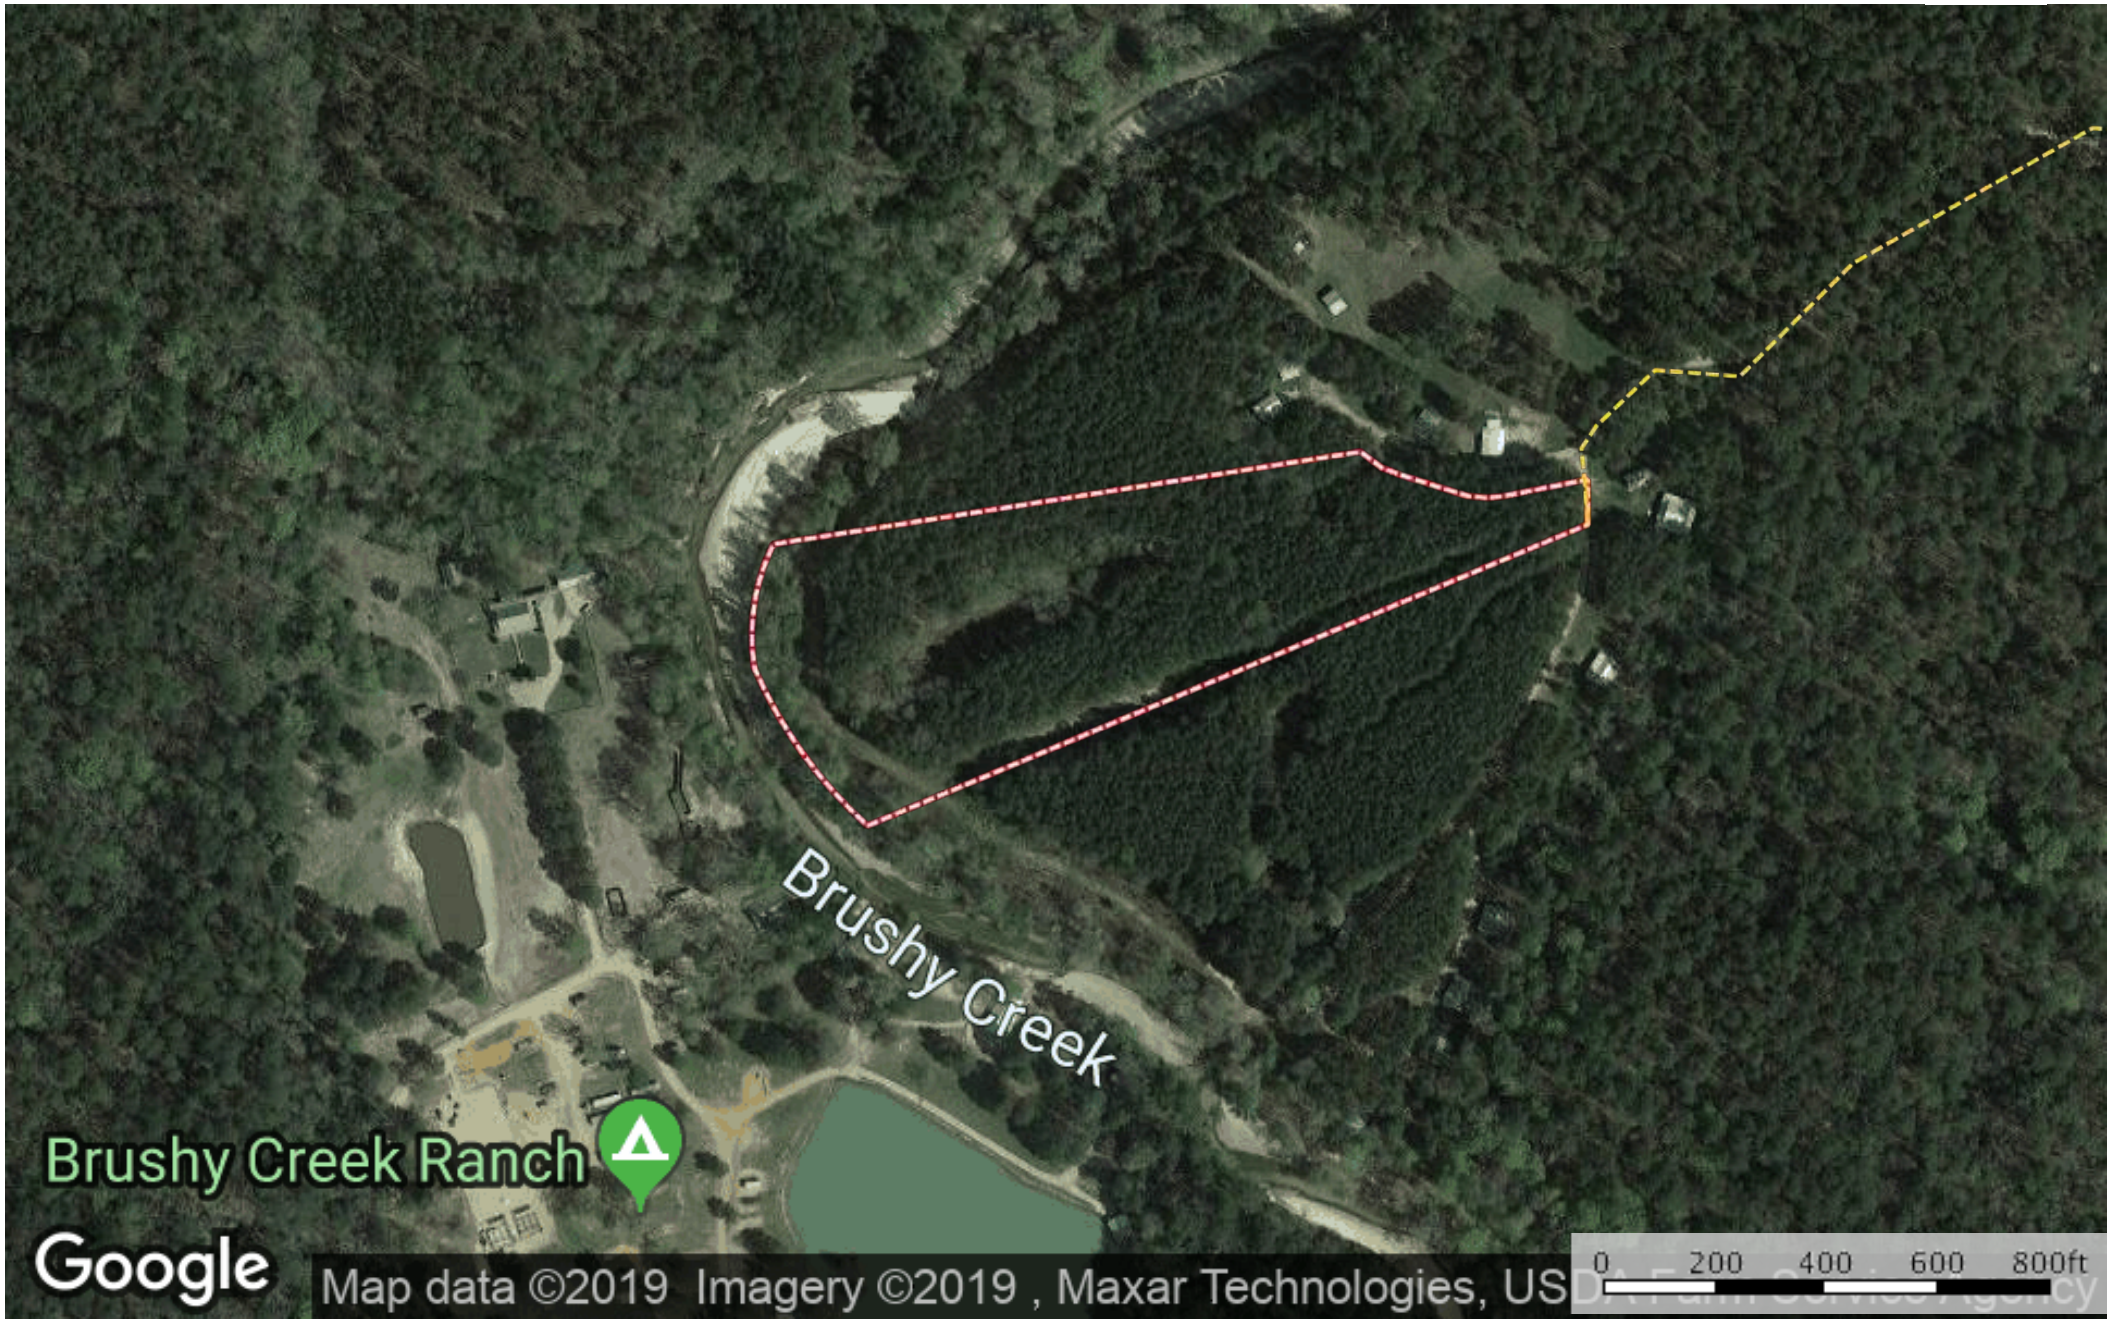

9.33 AC Brushy Creek

Amite County, Mississippi, 9.33 AC +/-

- Road / Trail
- Boundary
- Forest Service
- State Land
- Fish and Wildlife
- National Park
- Other
- BLM
- Local Government
- Conservation Easements

9.33 AC Brushy Creek
Amite County, Mississippi, 9.33 AC +/-

--- Road / Trail □ Boundary

9.33 AC Brushy Creek

Amite County, Mississippi, 9.33 AC +/-

- Road / Trail
- River/Creek
- Boundary
- Water Body
- Forest Service
- State Land
- Fish and Wildlife
- National Park
- Other
- BLM
- Local Government
- Stream, Intermittent

9.33 AC Brushy Creek
 Amite County, Mississippi, 9.33 AC +/-

- Road / Trail
- Boundary
- Forest Service
- State Land
- Fish and Wildlife
- National Park
- Other
- BLM
- Local Government
- 100 Year Floodplain
- 500 Year Floodplain
- Floodway
- Special
- Unmapped/ Not Included
- Stream, Intermittent
- River/Creek
- Water Body

9.33 AC Brushy Creek
Amite County, Mississippi, 9.33 AC +/-

--- Road / Trail □ Boundary