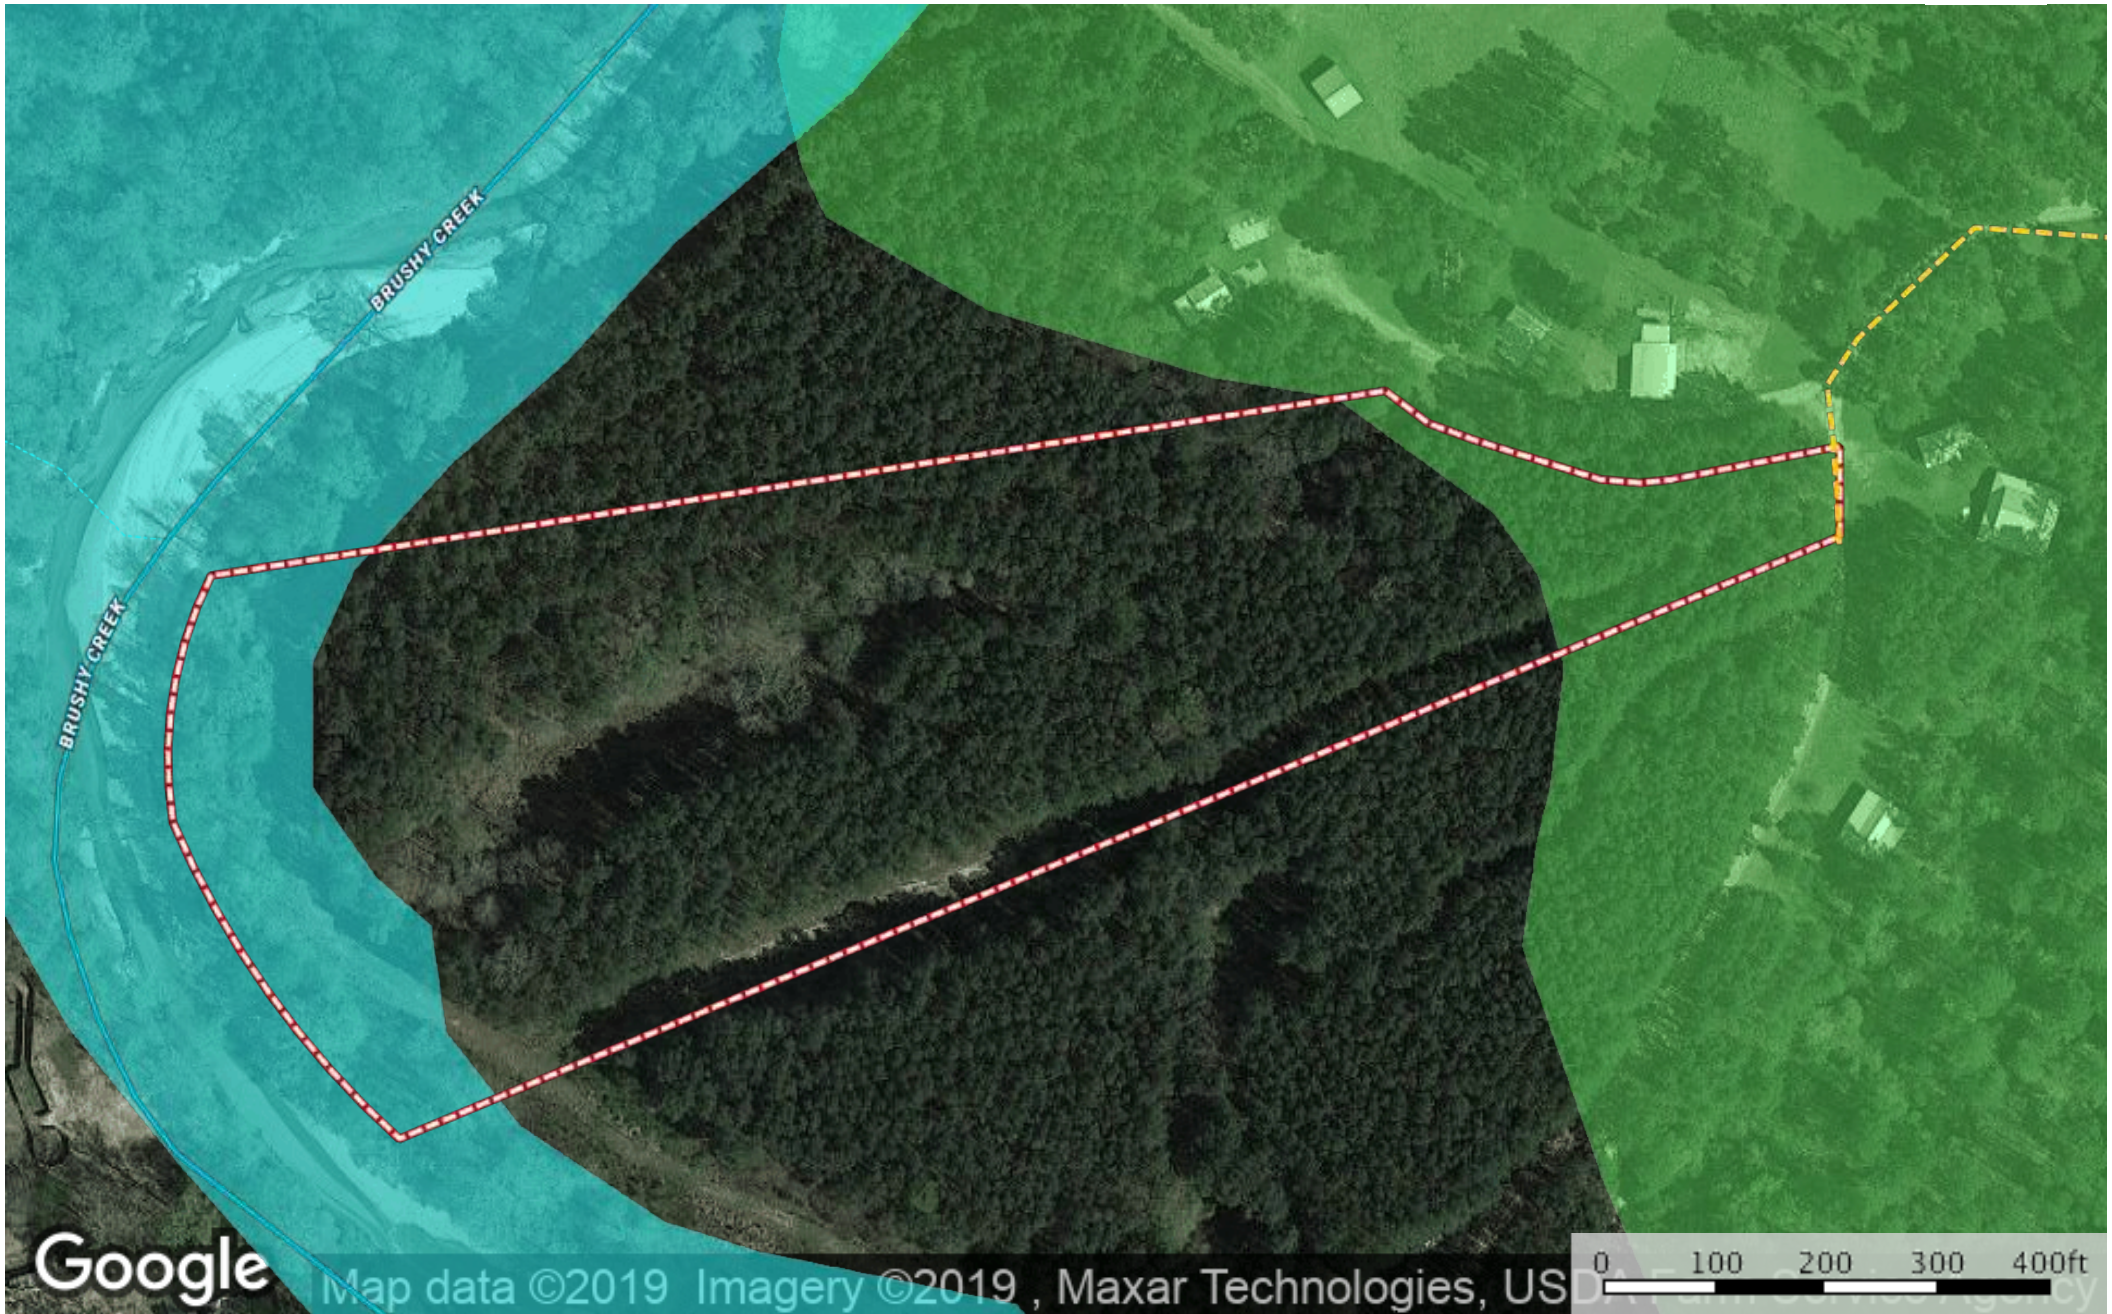

9.33 AC Brushy Creek

Amite County, Mississippi, 9.33 AC +/-

- Road / Trail
- Boundary
- Forest Service
- State Land
- Fish and Wildlife
- National Park
- Other
- BLM
- Local Government
- Conservation Easements

9.33 AC Brushy Creek
Amite County, Mississippi, 9.33 AC +/-

--- Road / Trail □ Boundary

9.33 AC Brushy Creek

Amite County, Mississippi, 9.33 AC +/-

- Road / Trail
- River/Creek
- Boundary
- Water Body
- Forest Service
- State Land
- Fish and Wildlife
- National Park
- Other
- BLM
- Local Government
- Stream, Intermittent

9.33 AC Brushy Creek
 Amite County, Mississippi, 9.33 AC +/-

- Road / Trail
- Boundary
- Forest Service
- State Land
- Fish and Wildlife
- National Park
- Other
- BLM
- Local Government
- 100 Year Floodplain
- 500 Year Floodplain
- Floodway
- Special
- Unmapped/ Not Included
- Stream, Intermittent
- River/Creek
- Water Body