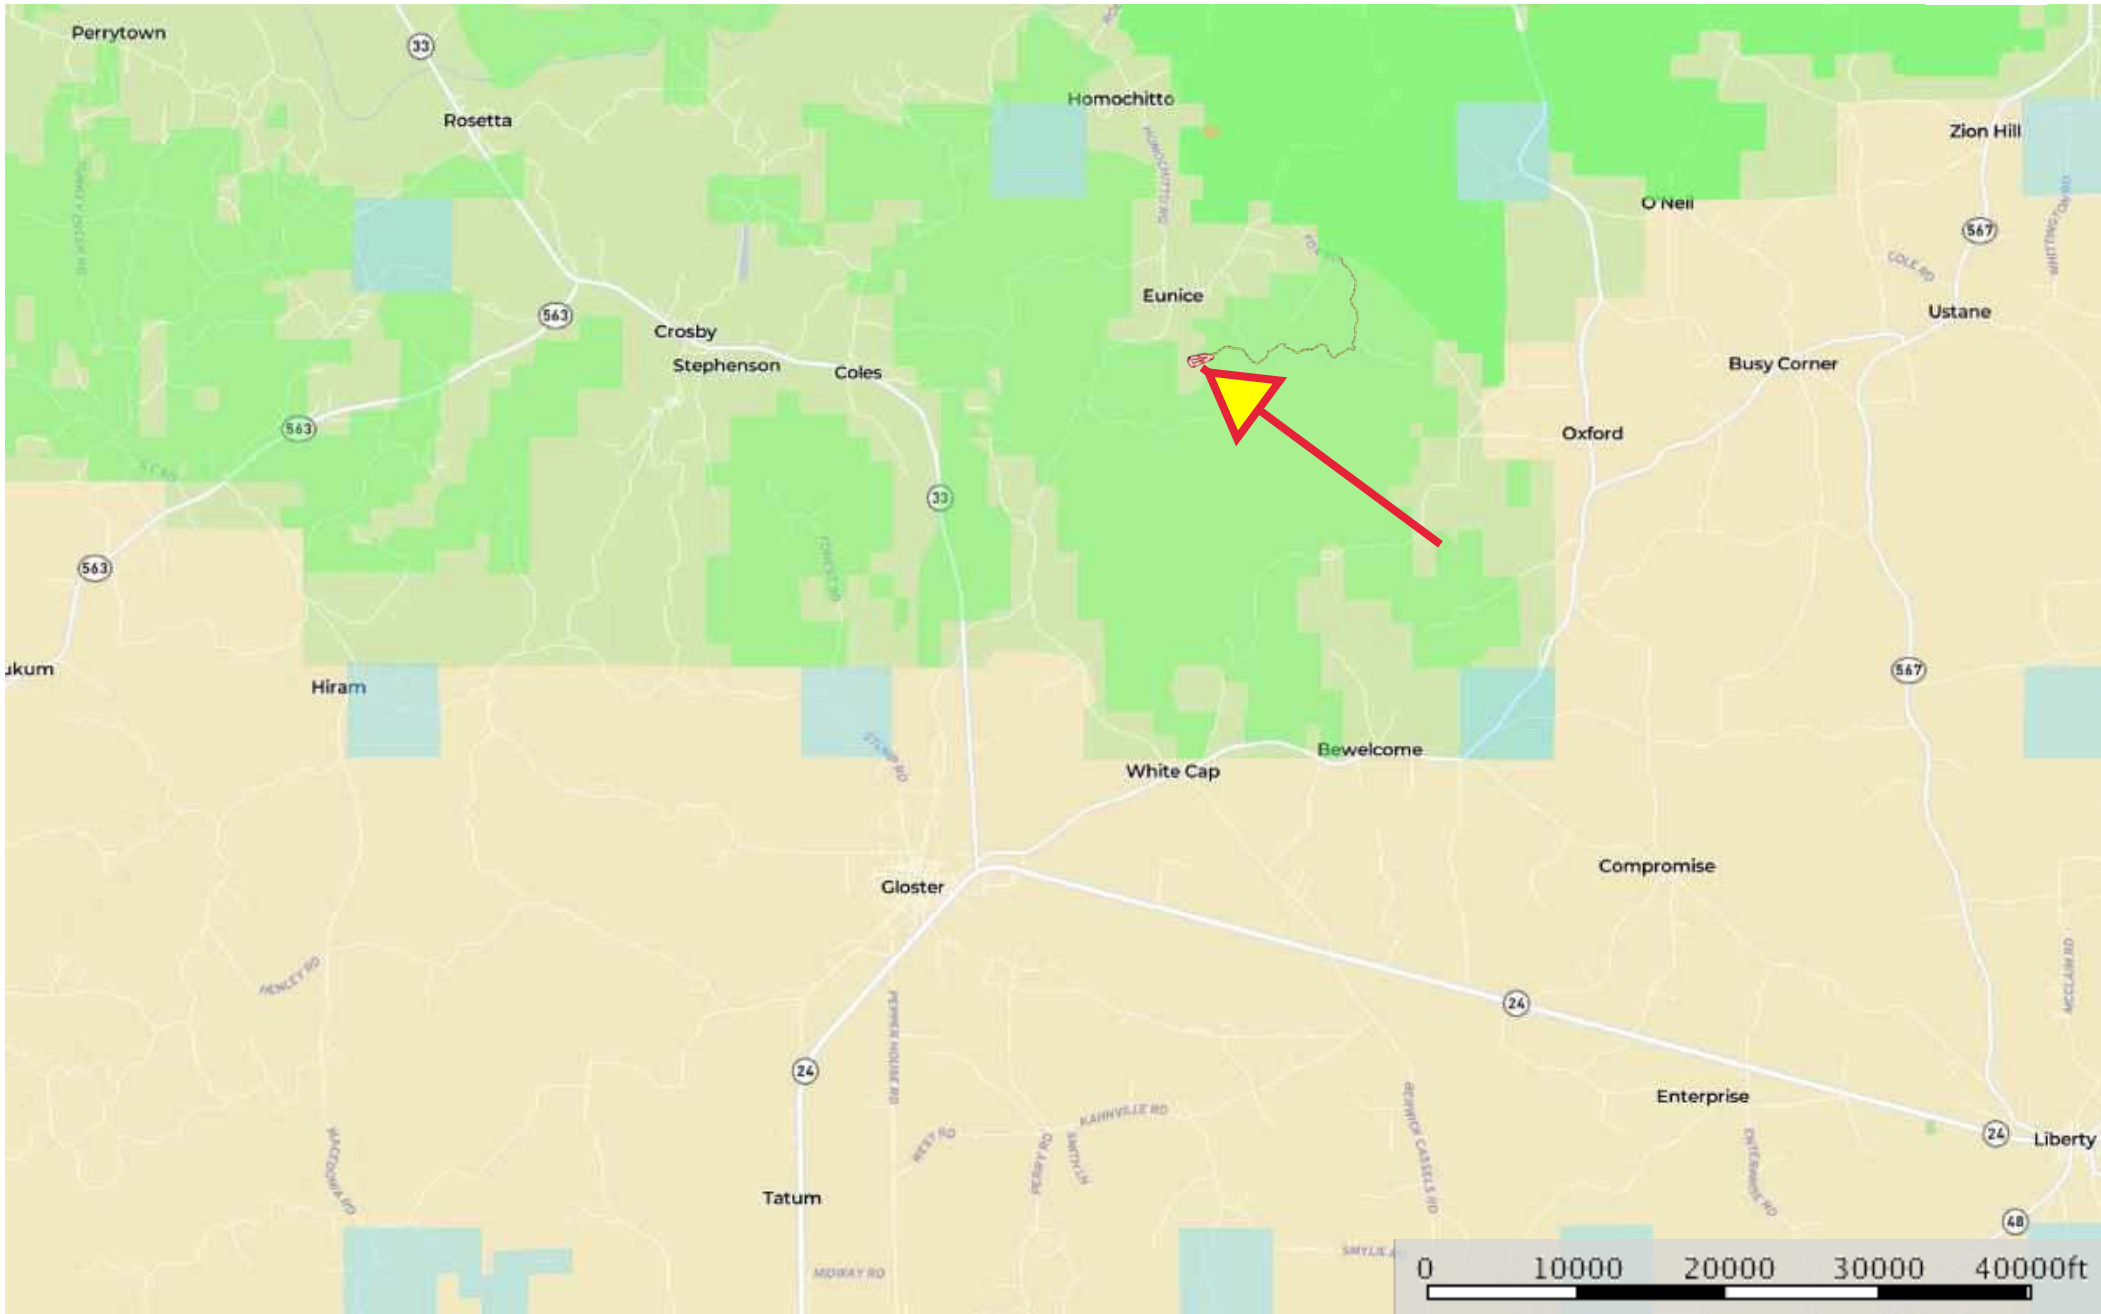

9.33 AC Brushy Creek

Amite County, Mississippi, 9.33 AC +/-

- Road / Trail
- Boundary
- Forest Service
- State Land
- Fish and Wildlife
- National Park
- Other
- BLM
- Local Government
- Conservation Easements

9.33 AC Brushy Creek
Amite County, Mississippi, 9.33 AC +/-

--- Road / Trail □ Boundary

9.33 AC Brushy Creek

Amite County, Mississippi, 9.33 AC +/-

- Road / Trail
- River/Creek
- Boundary
- Water Body
- Forest Service
- State Land
- Fish and Wildlife
- National Park
- Other
- BLM
- Local Government
- Stream, Intermittent