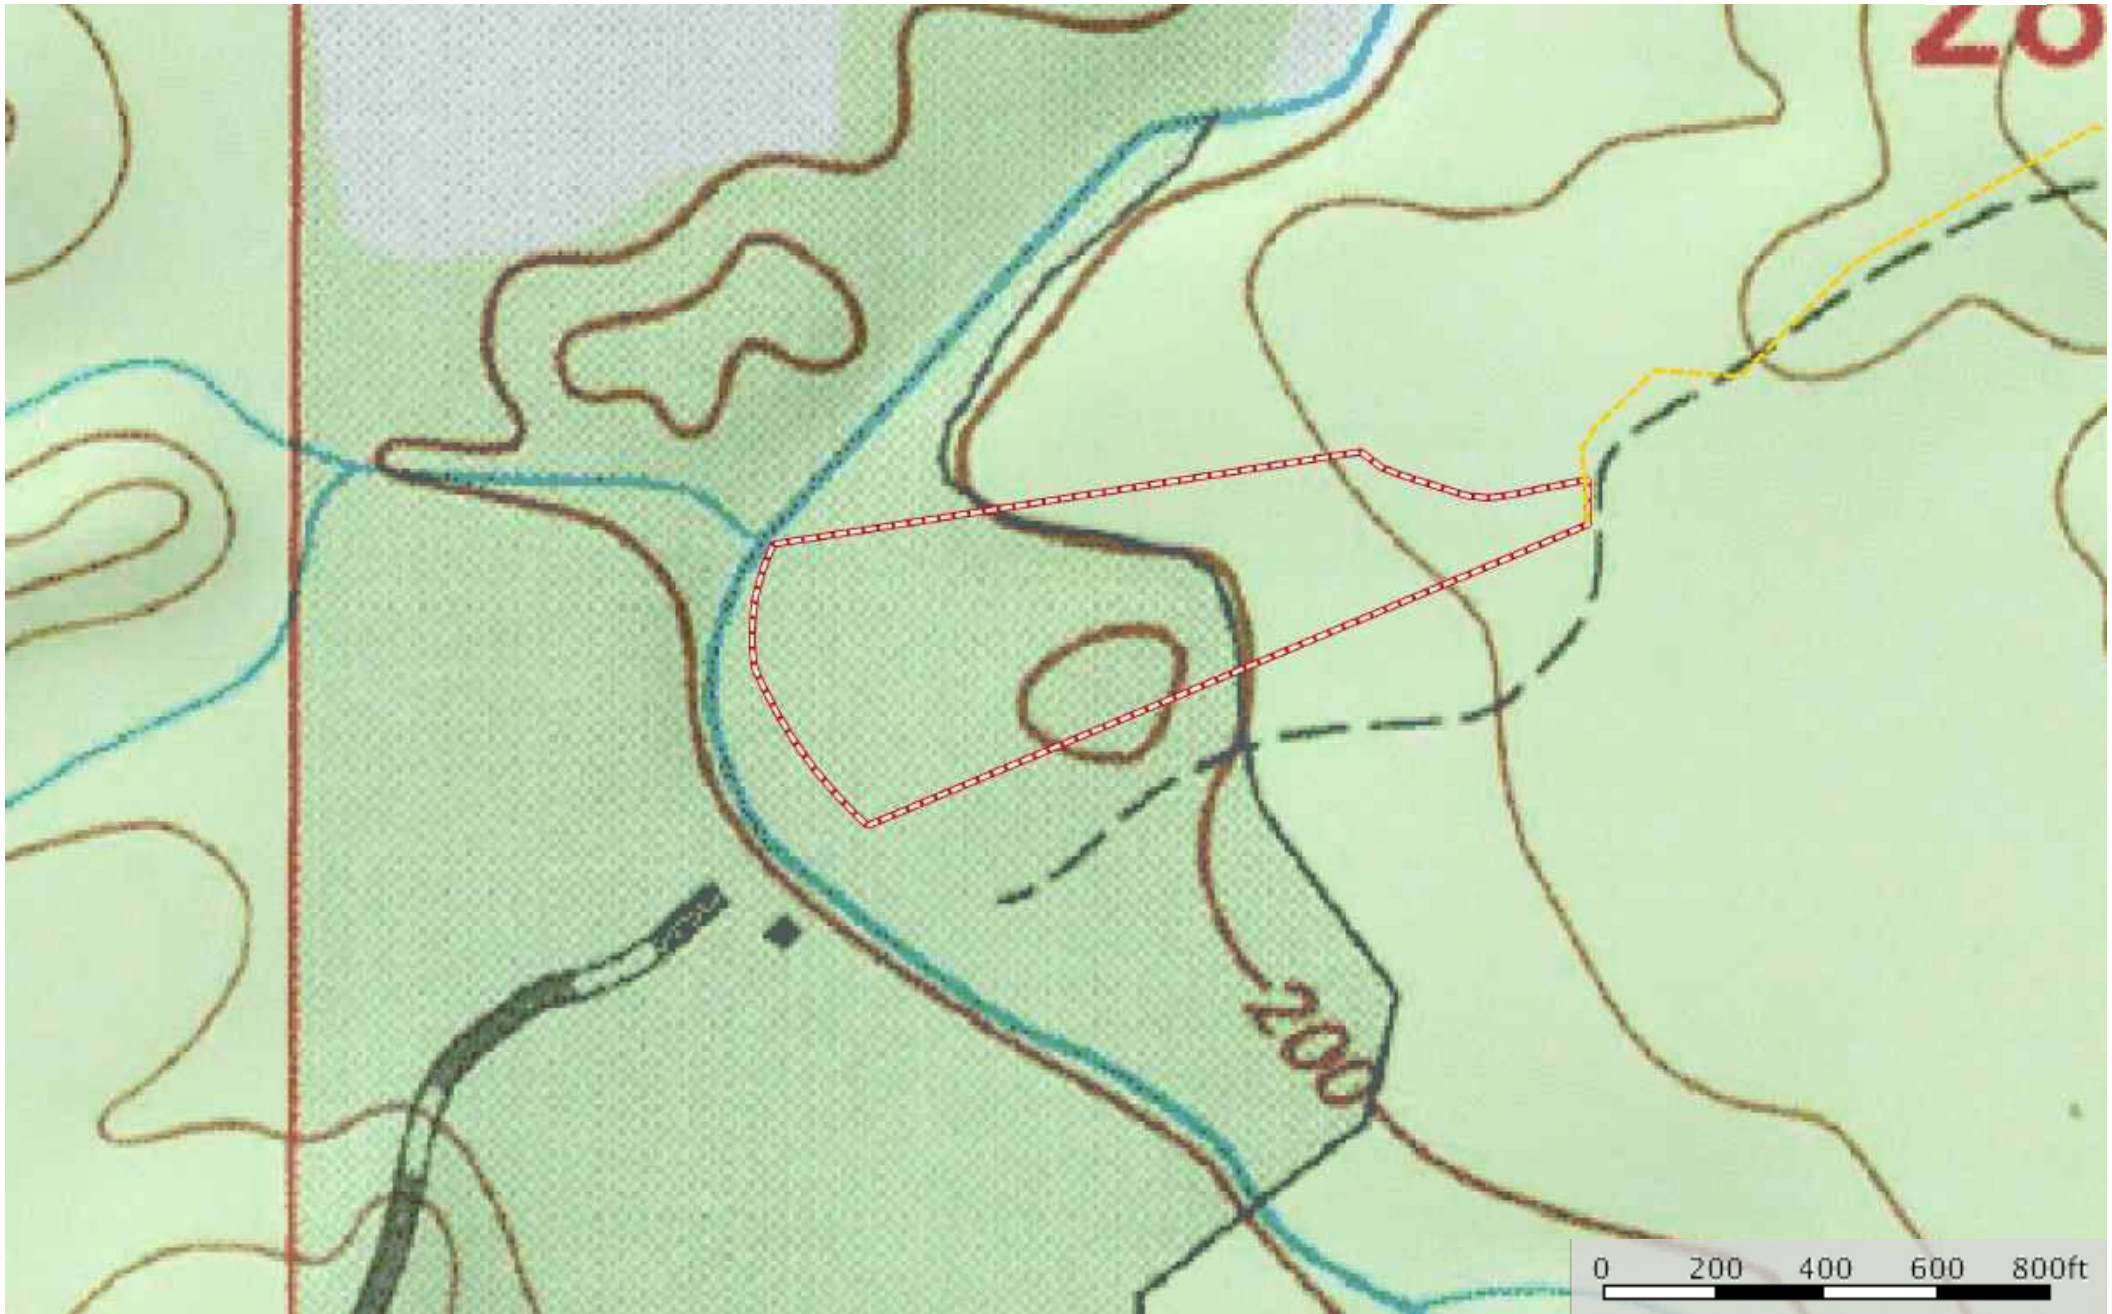

9.33 AC Brushy Creek
Amite County, Mississippi, 9.33 AC +/-

--- Road / Trail   □ Boundary