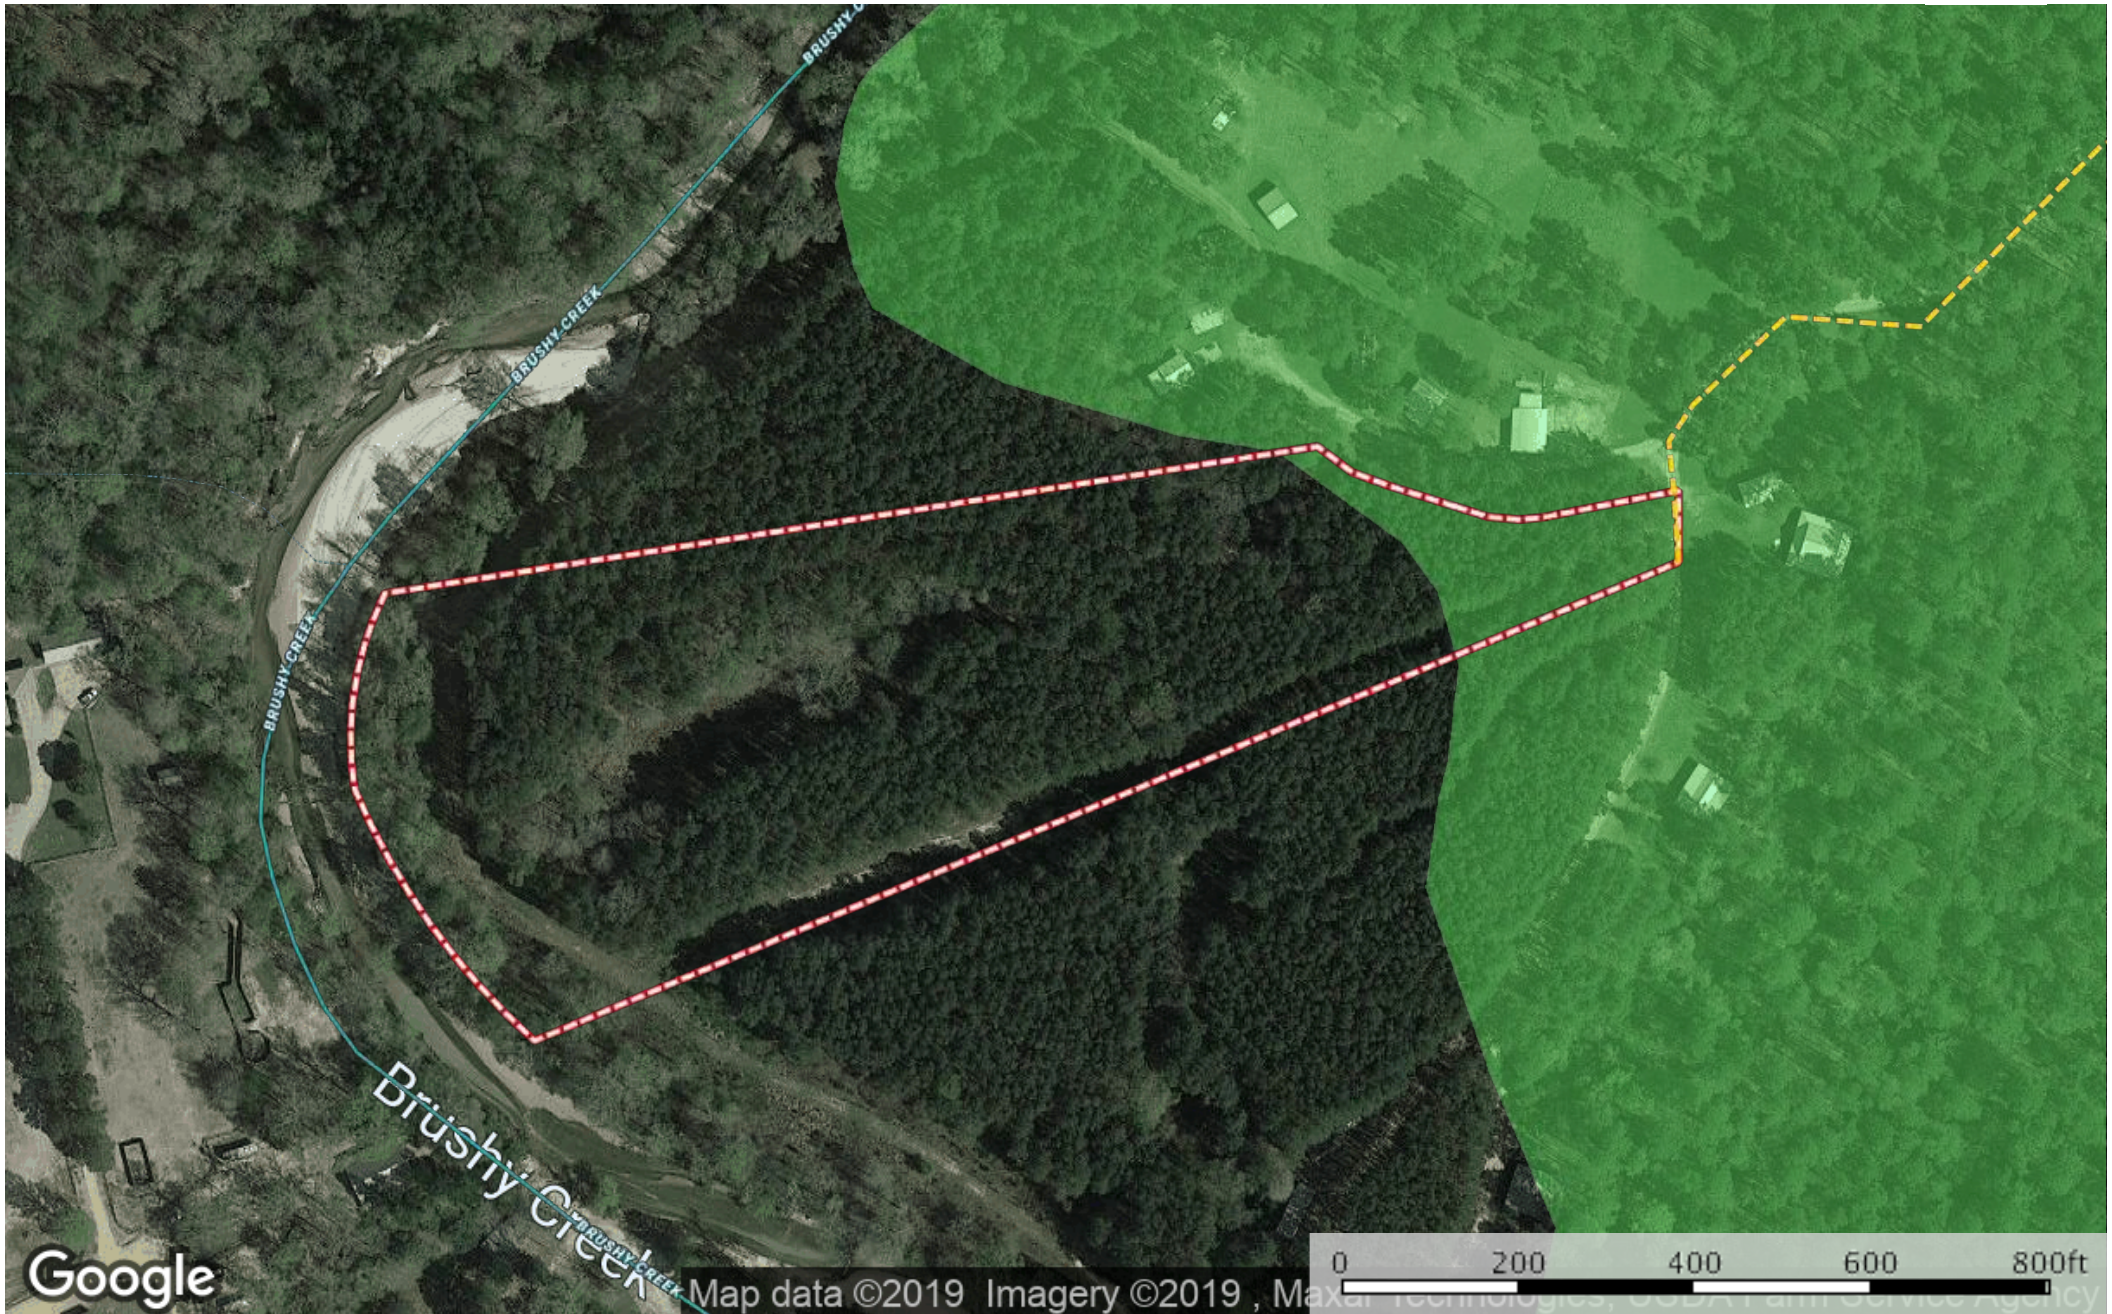

9.33 AC Brushy Creek

Amite County, Mississippi, 9.33 AC +/-

- Road / Trail
- Boundary
- Forest Service
- State Land
- Fish and Wildlife
- National Park
- Other
- BLM
- Local Government
- Conservation Easements

9.33 AC Brushy Creek
Amite County, Mississippi, 9.33 AC +/-

--- Road / Trail □ Boundary

9.33 AC Brushy Creek

Amite County, Mississippi, 9.33 AC +/-

- Road / Trail
- River/Creek
- Boundary
- Water Body
- Forest Service
- State Land
- Fish and Wildlife
- National Park
- Other
- BLM
- Local Government
- Stream, Intermittent

9.33 AC Brushy Creek
 Amite County, Mississippi, 9.33 AC +/-

- Road / Trail
- Boundary
- Forest Service
- State Land
- Fish and Wildlife
- National Park
- Other
- BLM
- Local Government
- 100 Year Floodplain
- 500 Year Floodplain
- Floodway
- Special
- Unmapped/ Not Included
- Stream, Intermittent
- River/Creek
- Water Body

9.33 AC Brushy Creek
Amite County, Mississippi, 9.33 AC +/-

--- Road / Trail □ Boundary