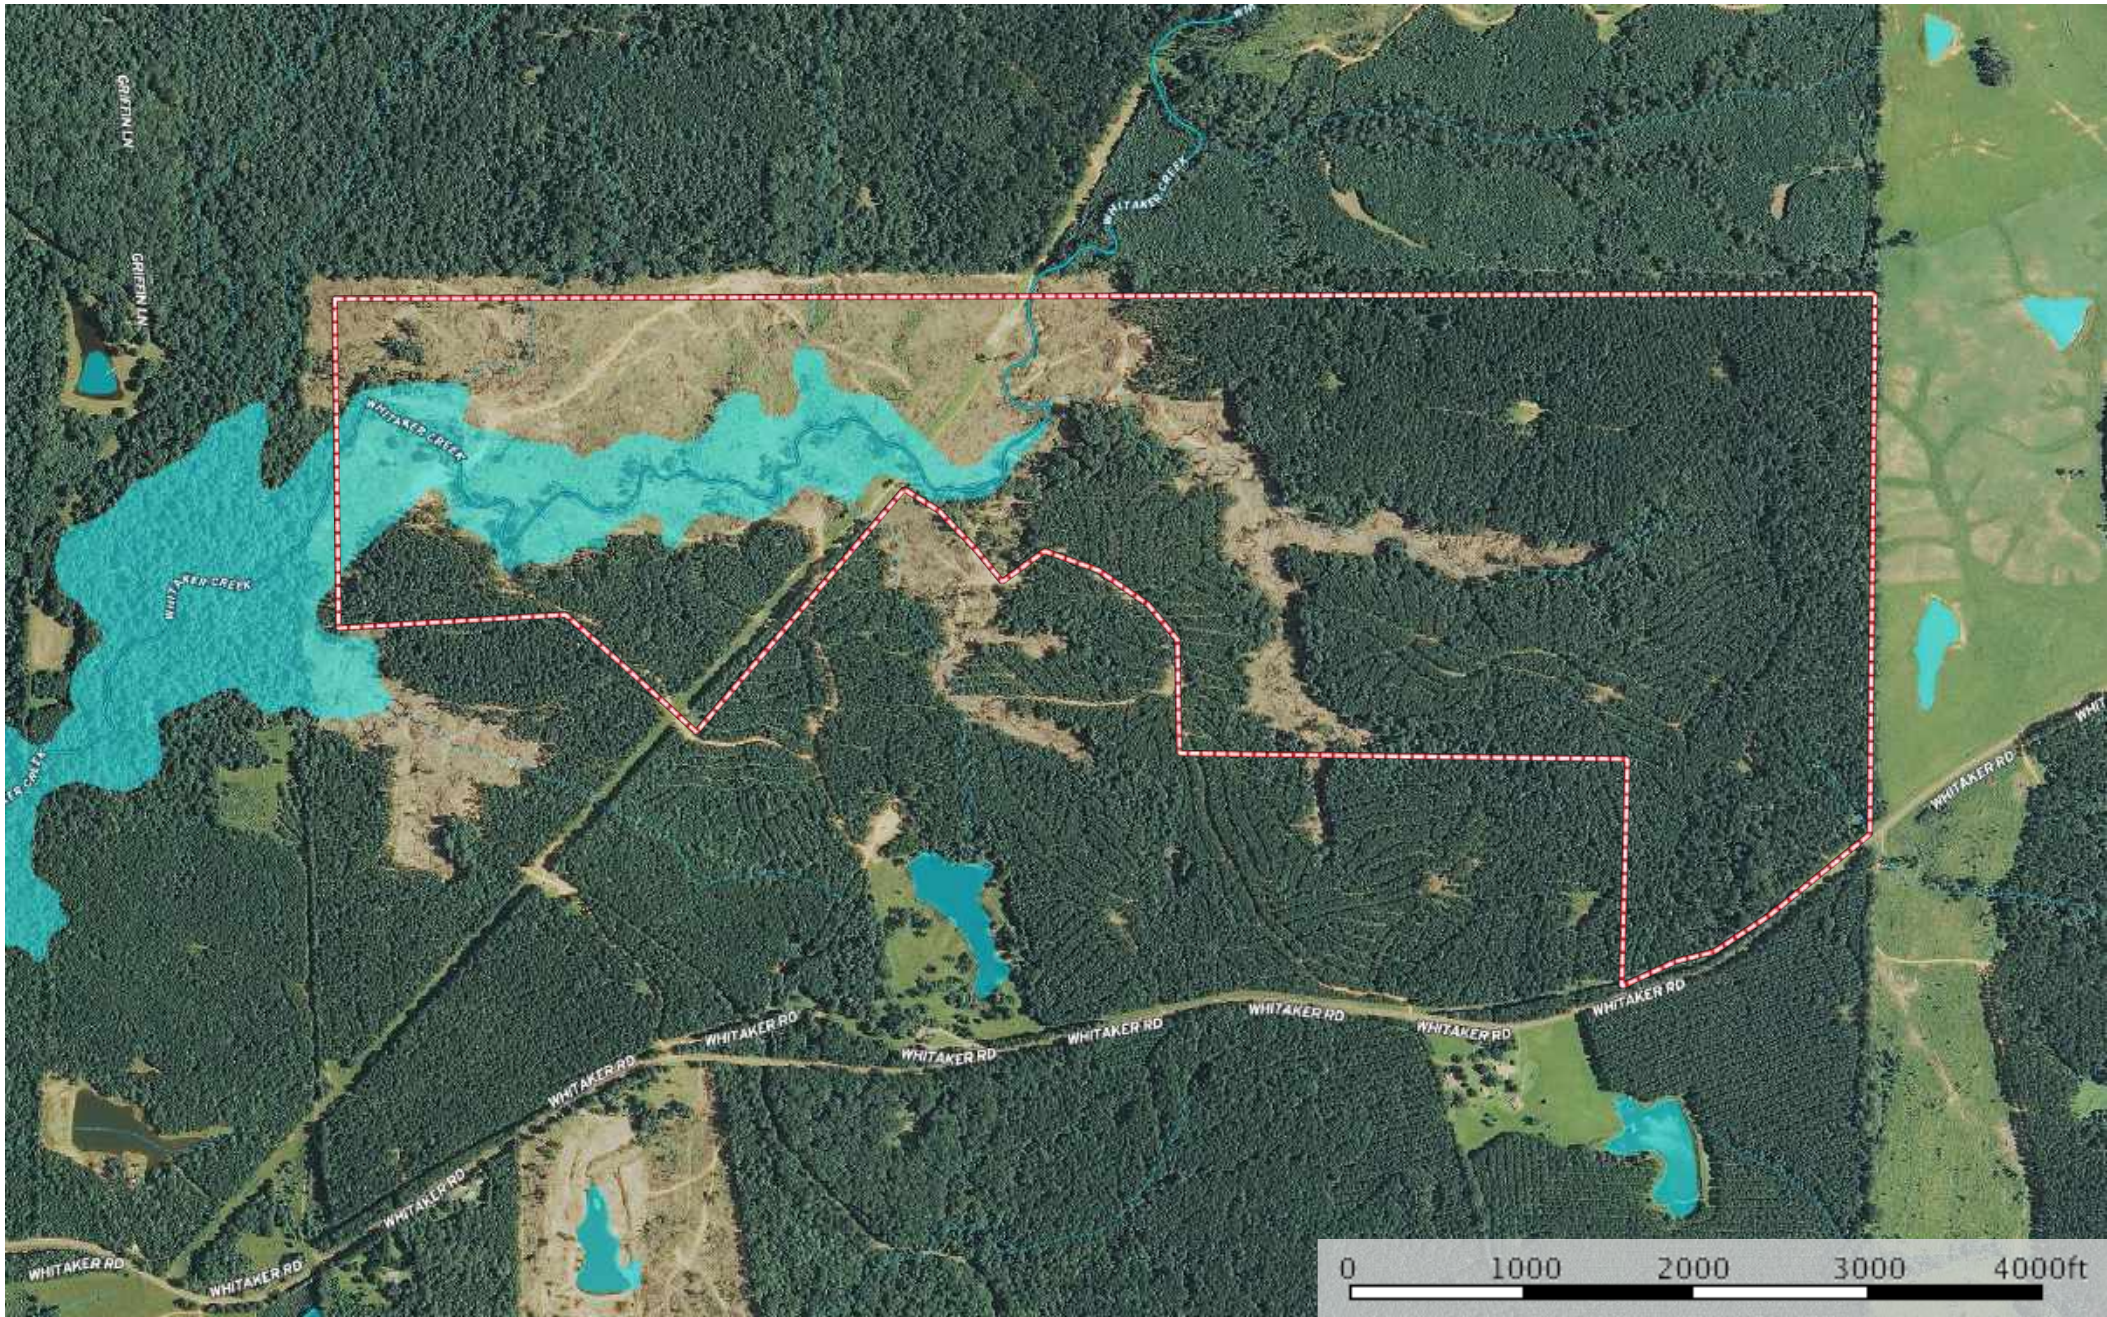

SP-- 350 Acres @ 6000 Whitaker Road, Centreville, MS
Wilkinson County, Mississippi, 350 AC +/-

 Boundary

Google

Boundary

SP-- 350 Acres @ 6000 Whitaker Road, Centreville, MS

Wilkinson County, Mississippi, 350 AC +/-

-  Boundary
-  Stream, Intermittent
-  River/Creek
-  Water Body

SP-- 350 Acres @ 6000 Whitaker Road, Centreville, MS

Wilkinson County, Mississippi, 350 AC +/-

- Boundary
- 100 Year Floodplain
- 500 Year Floodplain
- Floodway
- Special
- Unmapped/ Not Included
- Stream, Intermittent
- River/Creek
- Water Body

SP-- 350 Acres @ 6000 Whitaker Road, Centreville, MS
Wilkinson County, Mississippi, 350 AC +/-

 Boundary

SP-- 350 Acres @ 6000 Whitaker Road, Centreville, MS

Wilkinson County, Mississippi, 350 AC +/-

 Boundary