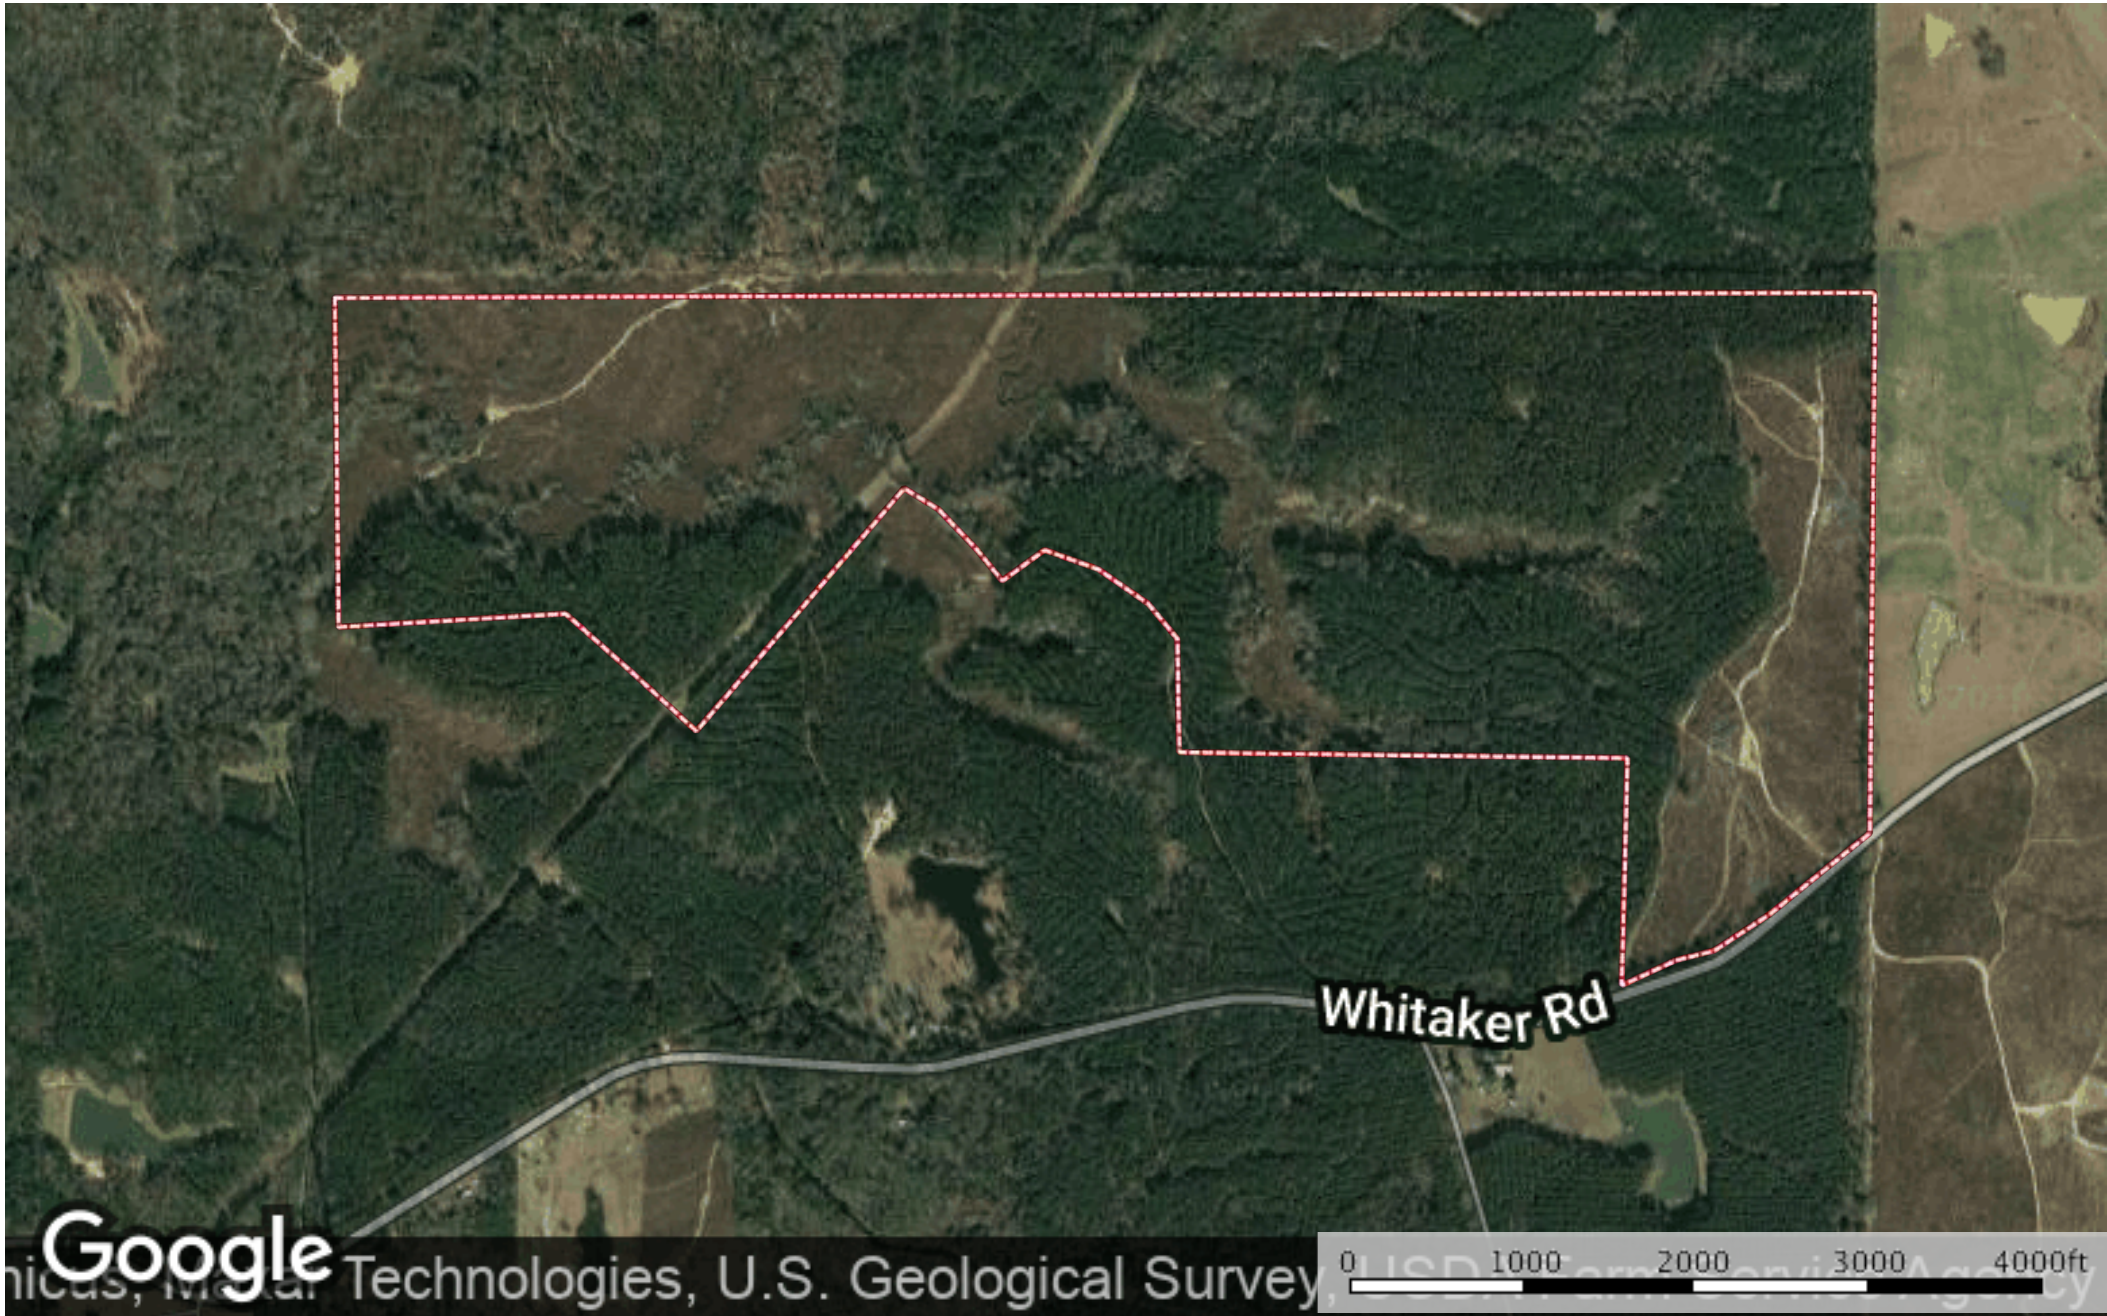

SP-- 350 Acres @ 6000 Whitaker Road, Centreville, MS
Wilkinson County, Mississippi, 350 AC +/-

 Boundary

Google

Boundary

SP-- 350 Acres @ 6000 Whitaker Road, Centreville, MS

Wilkinson County, Mississippi, 350 AC +/-

-  Boundary
-  Stream, Intermittent
-  River/Creek
-  Water Body

SP-- 350 Acres @ 6000 Whitaker Road, Centreville, MS

Wilkinson County, Mississippi, 350 AC +/-

- Boundary
- 100 Year Floodplain
- 500 Year Floodplain
- Floodway
- Special
- Unmapped/ Not Included
- Stream, Intermittent
- River/Creek
- Water Body

SP-- 350 Acres @ 6000 Whitaker Road, Centreville, MS
Wilkinson County, Mississippi, 350 AC +/-

 Boundary

SP-- 350 Acres @ 6000 Whitaker Road, Centreville, MS

Wilkinson County, Mississippi, 350 AC +/-

 Boundary