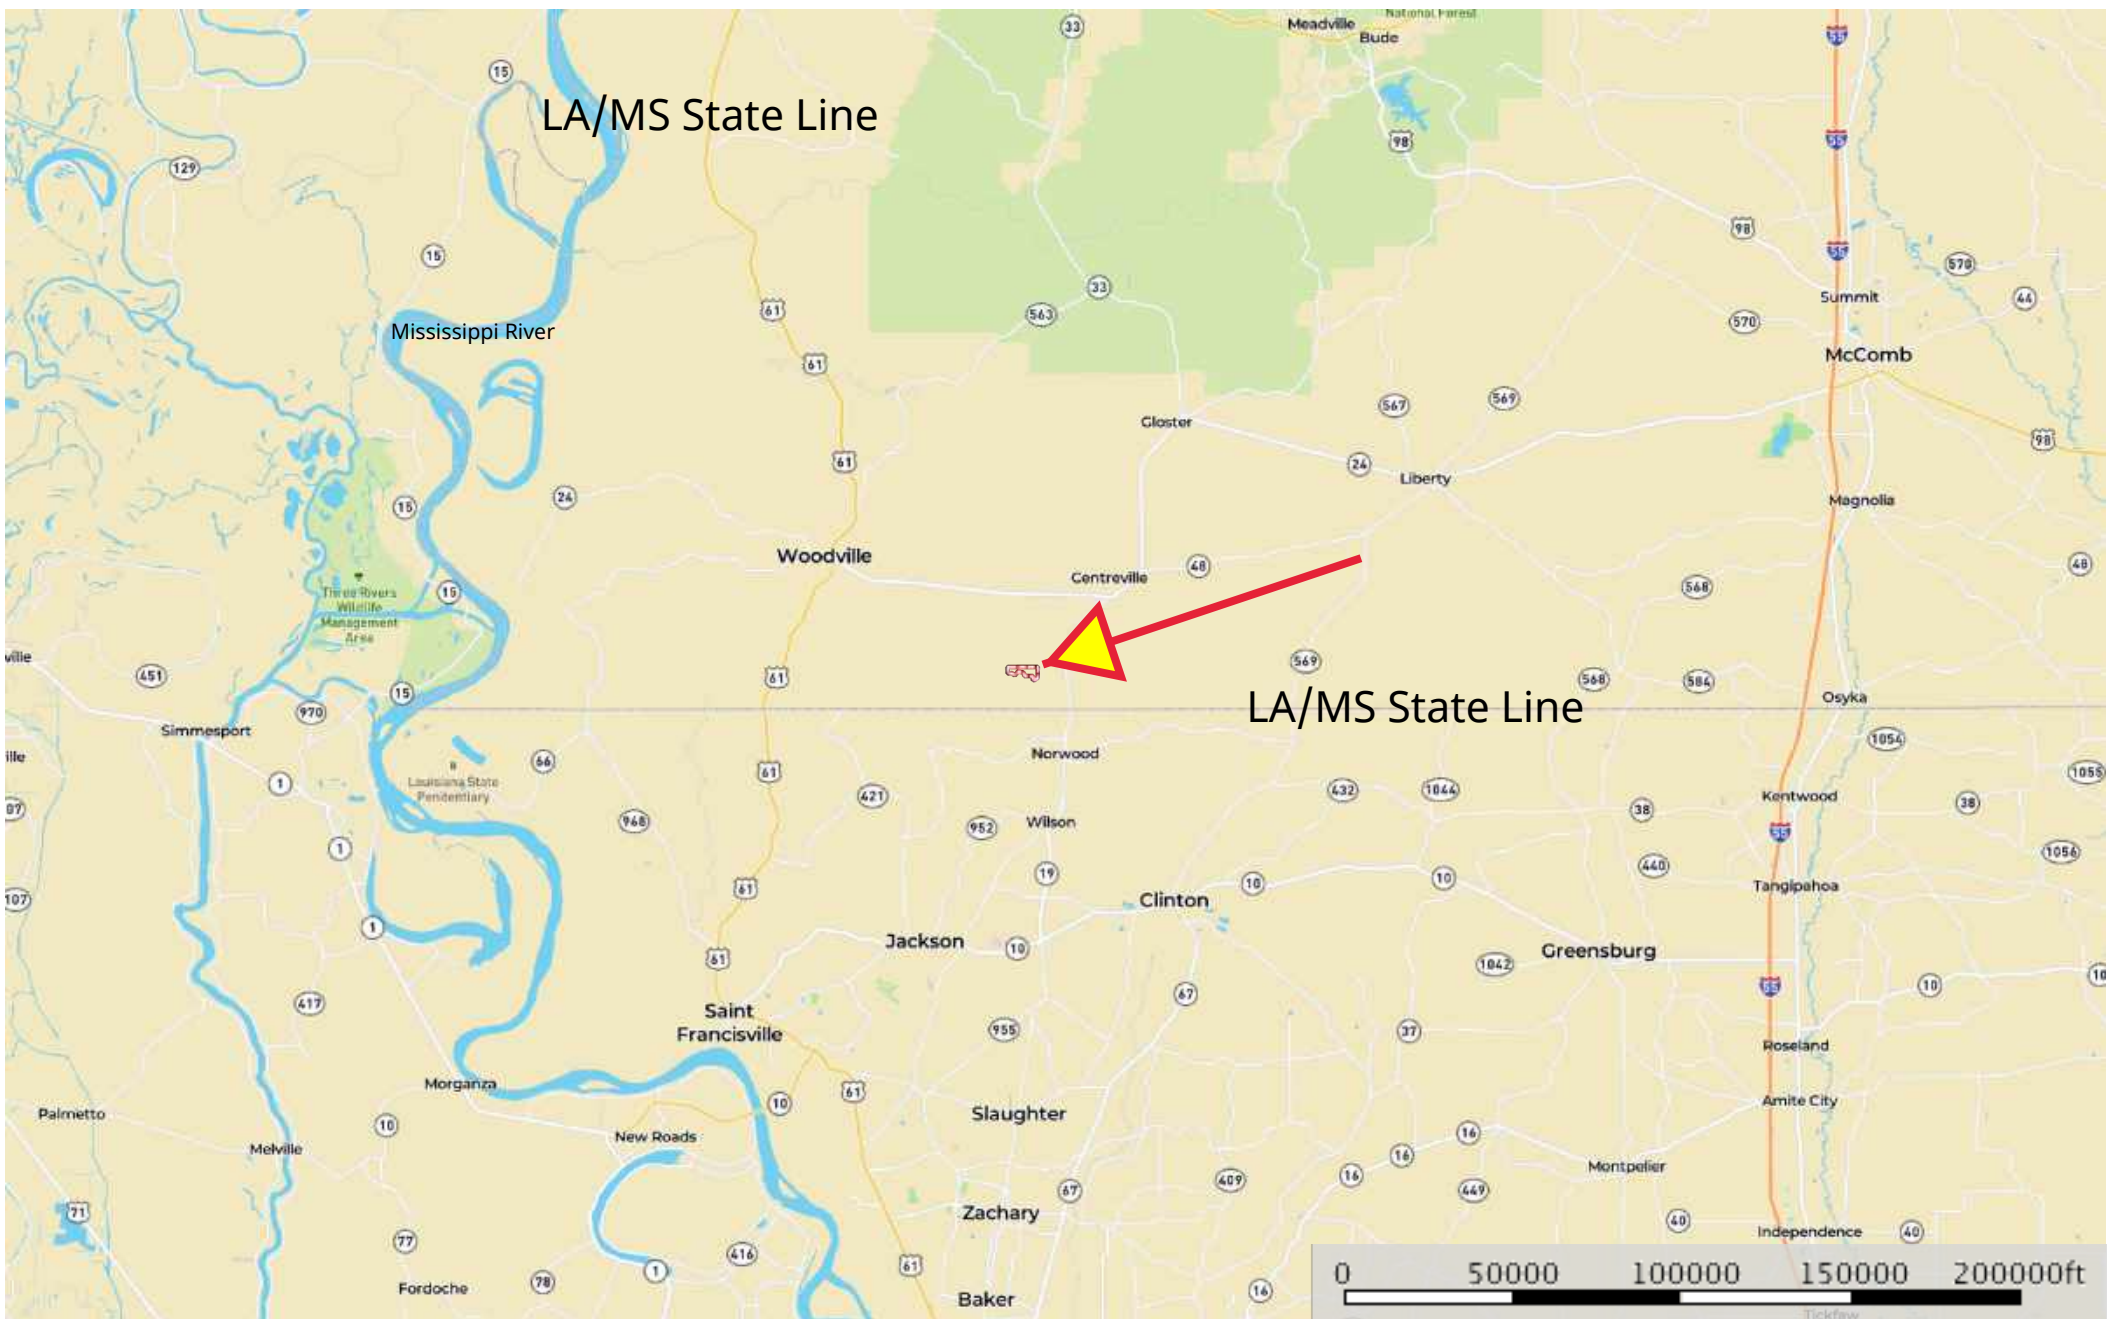

SP-- 350 Acres @ 6000 Whitaker Road, Centreville, MS
Wilkinson County, Mississippi, 350 AC +/-

 Boundary

Google

Boundary

SP-- 350 Acres @ 6000 Whitaker Road, Centreville, MS

Wilkinson County, Mississippi, 350 AC +/-

-  Boundary
-  Stream, Intermittent
-  River/Creek
-  Water Body

SP-- 350 Acres @ 6000 Whitaker Road, Centreville, MS

Wilkinson County, Mississippi, 350 AC +/-

- Boundary
- 100 Year Floodplain
- 500 Year Floodplain
- Floodway
- Special
- Unmapped/ Not Included
- Stream, Intermittent
- River/Creek
- Water Body

SP-- 350 Acres @ 6000 Whitaker Road, Centreville, MS
Wilkinson County, Mississippi, 350 AC +/-

 Boundary

SP-- 350 Acres @ 6000 Whitaker Road, Centreville, MS

Wilkinson County, Mississippi, 350 AC +/-

 Boundary