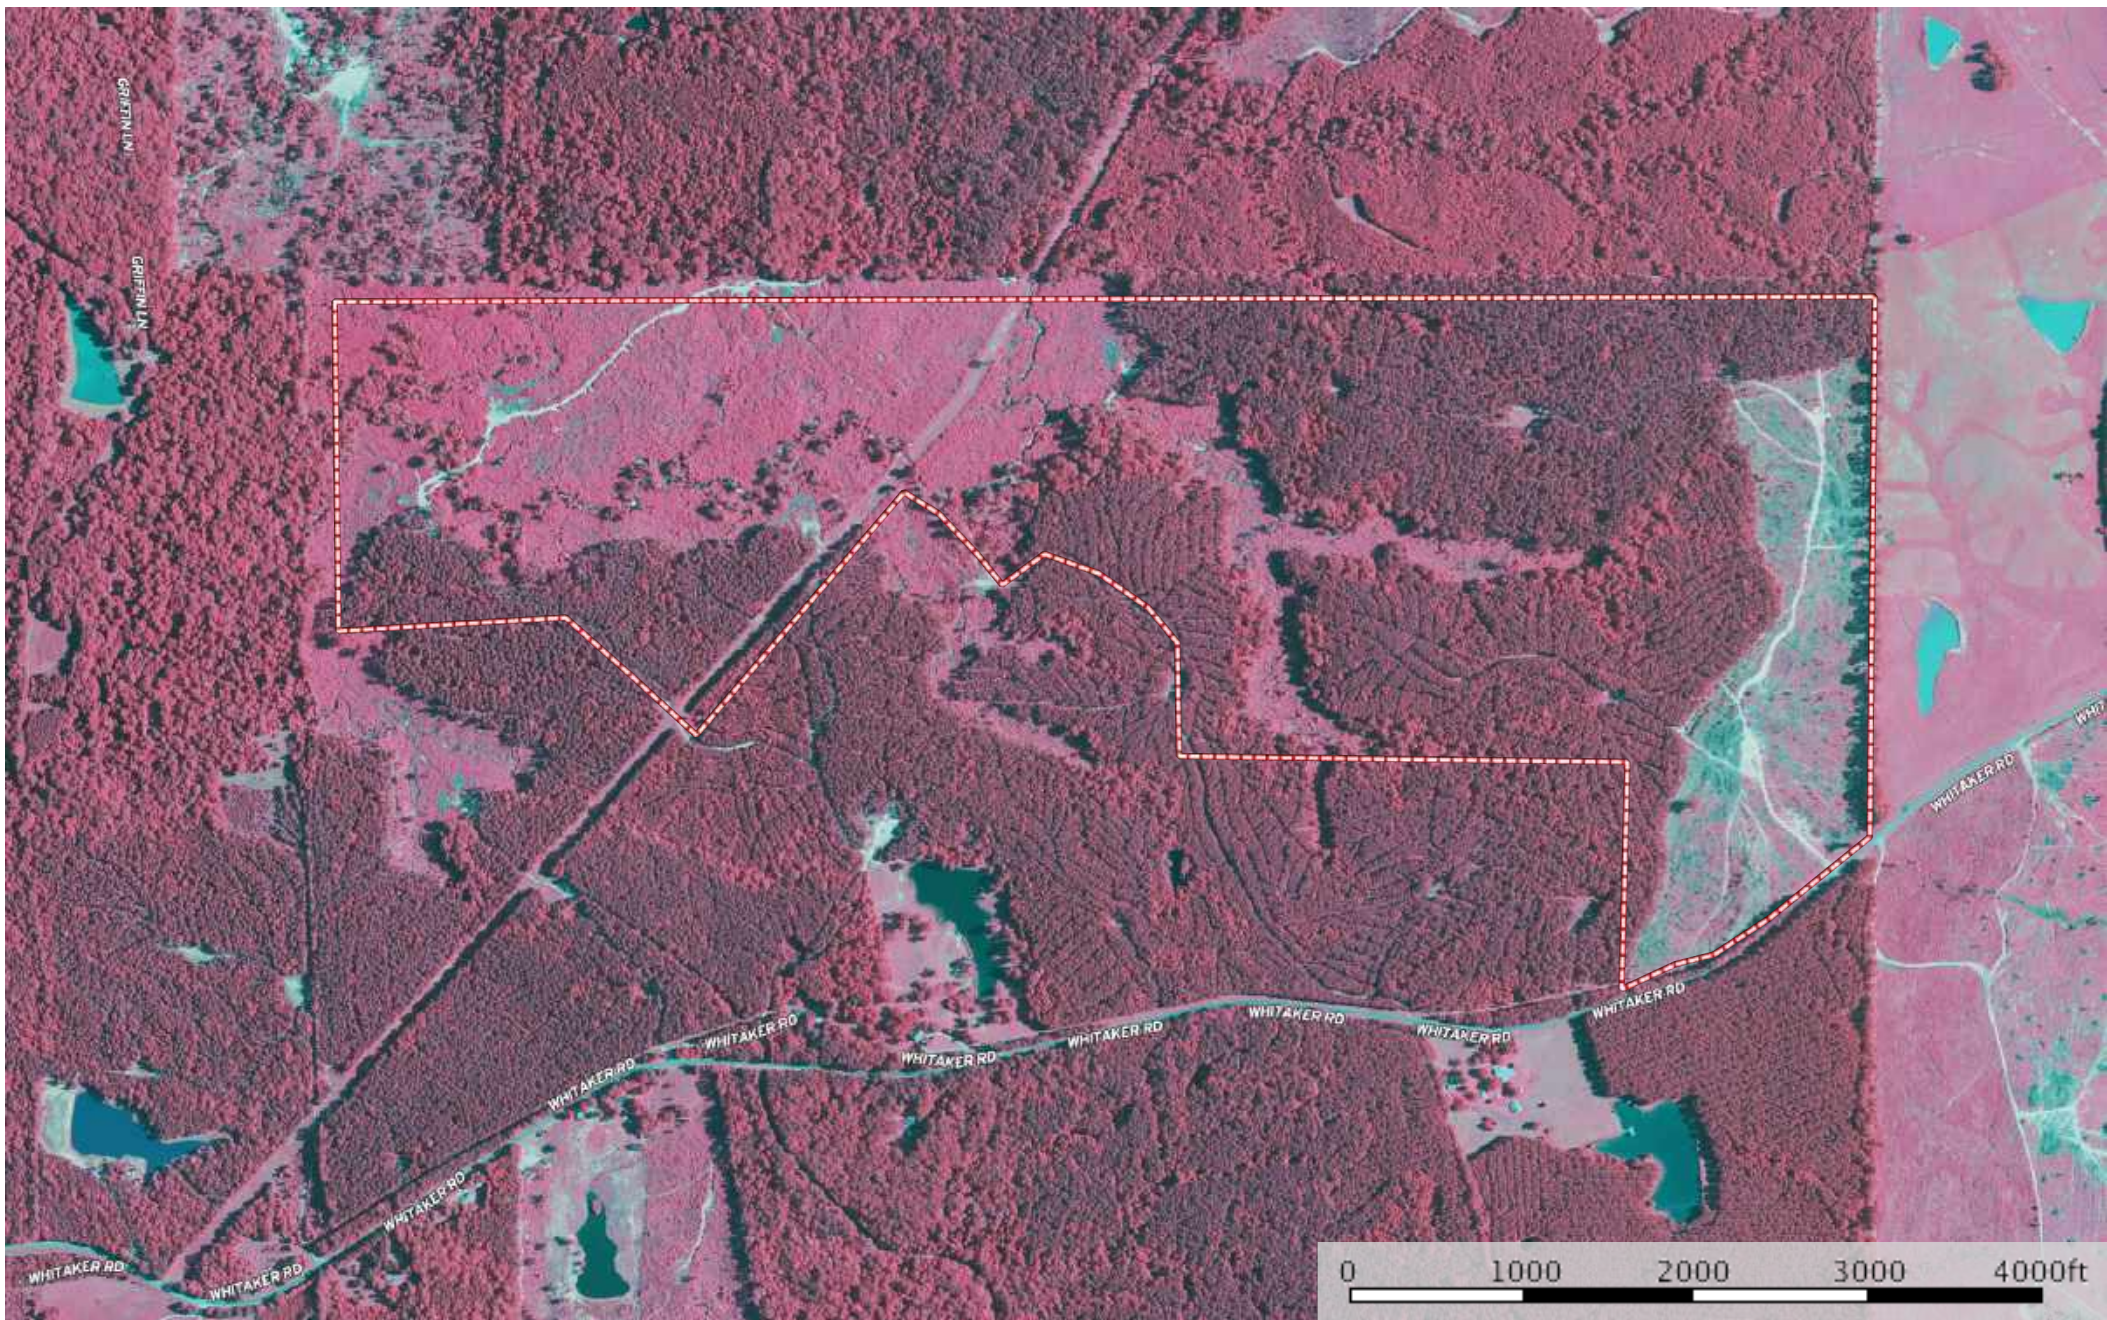

SP-- 350 Acres @ 6000 Whitaker Road, Centreville, MS
Wilkinson County, Mississippi, 350 AC +/-

 Boundary

Google

Boundary

SP-- 350 Acres @ 6000 Whitaker Road, Centreville, MS

Wilkinson County, Mississippi, 350 AC +/-

-  Boundary
-  Stream, Intermittent
-  River/Creek
-  Water Body

SP-- 350 Acres @ 6000 Whitaker Road, Centreville, MS

Wilkinson County, Mississippi, 350 AC +/-

- Boundary
- 100 Year Floodplain
- 500 Year Floodplain
- Floodway
- Special
- Unmapped/ Not Included
- Stream, Intermittent
- River/Creek
- Water Body

SP-- 350 Acres @ 6000 Whitaker Road, Centreville, MS
Wilkinson County, Mississippi, 350 AC +/-

 Boundary

SP-- 350 Acres @ 6000 Whitaker Road, Centreville, MS

Wilkinson County, Mississippi, 350 AC +/-

 Boundary