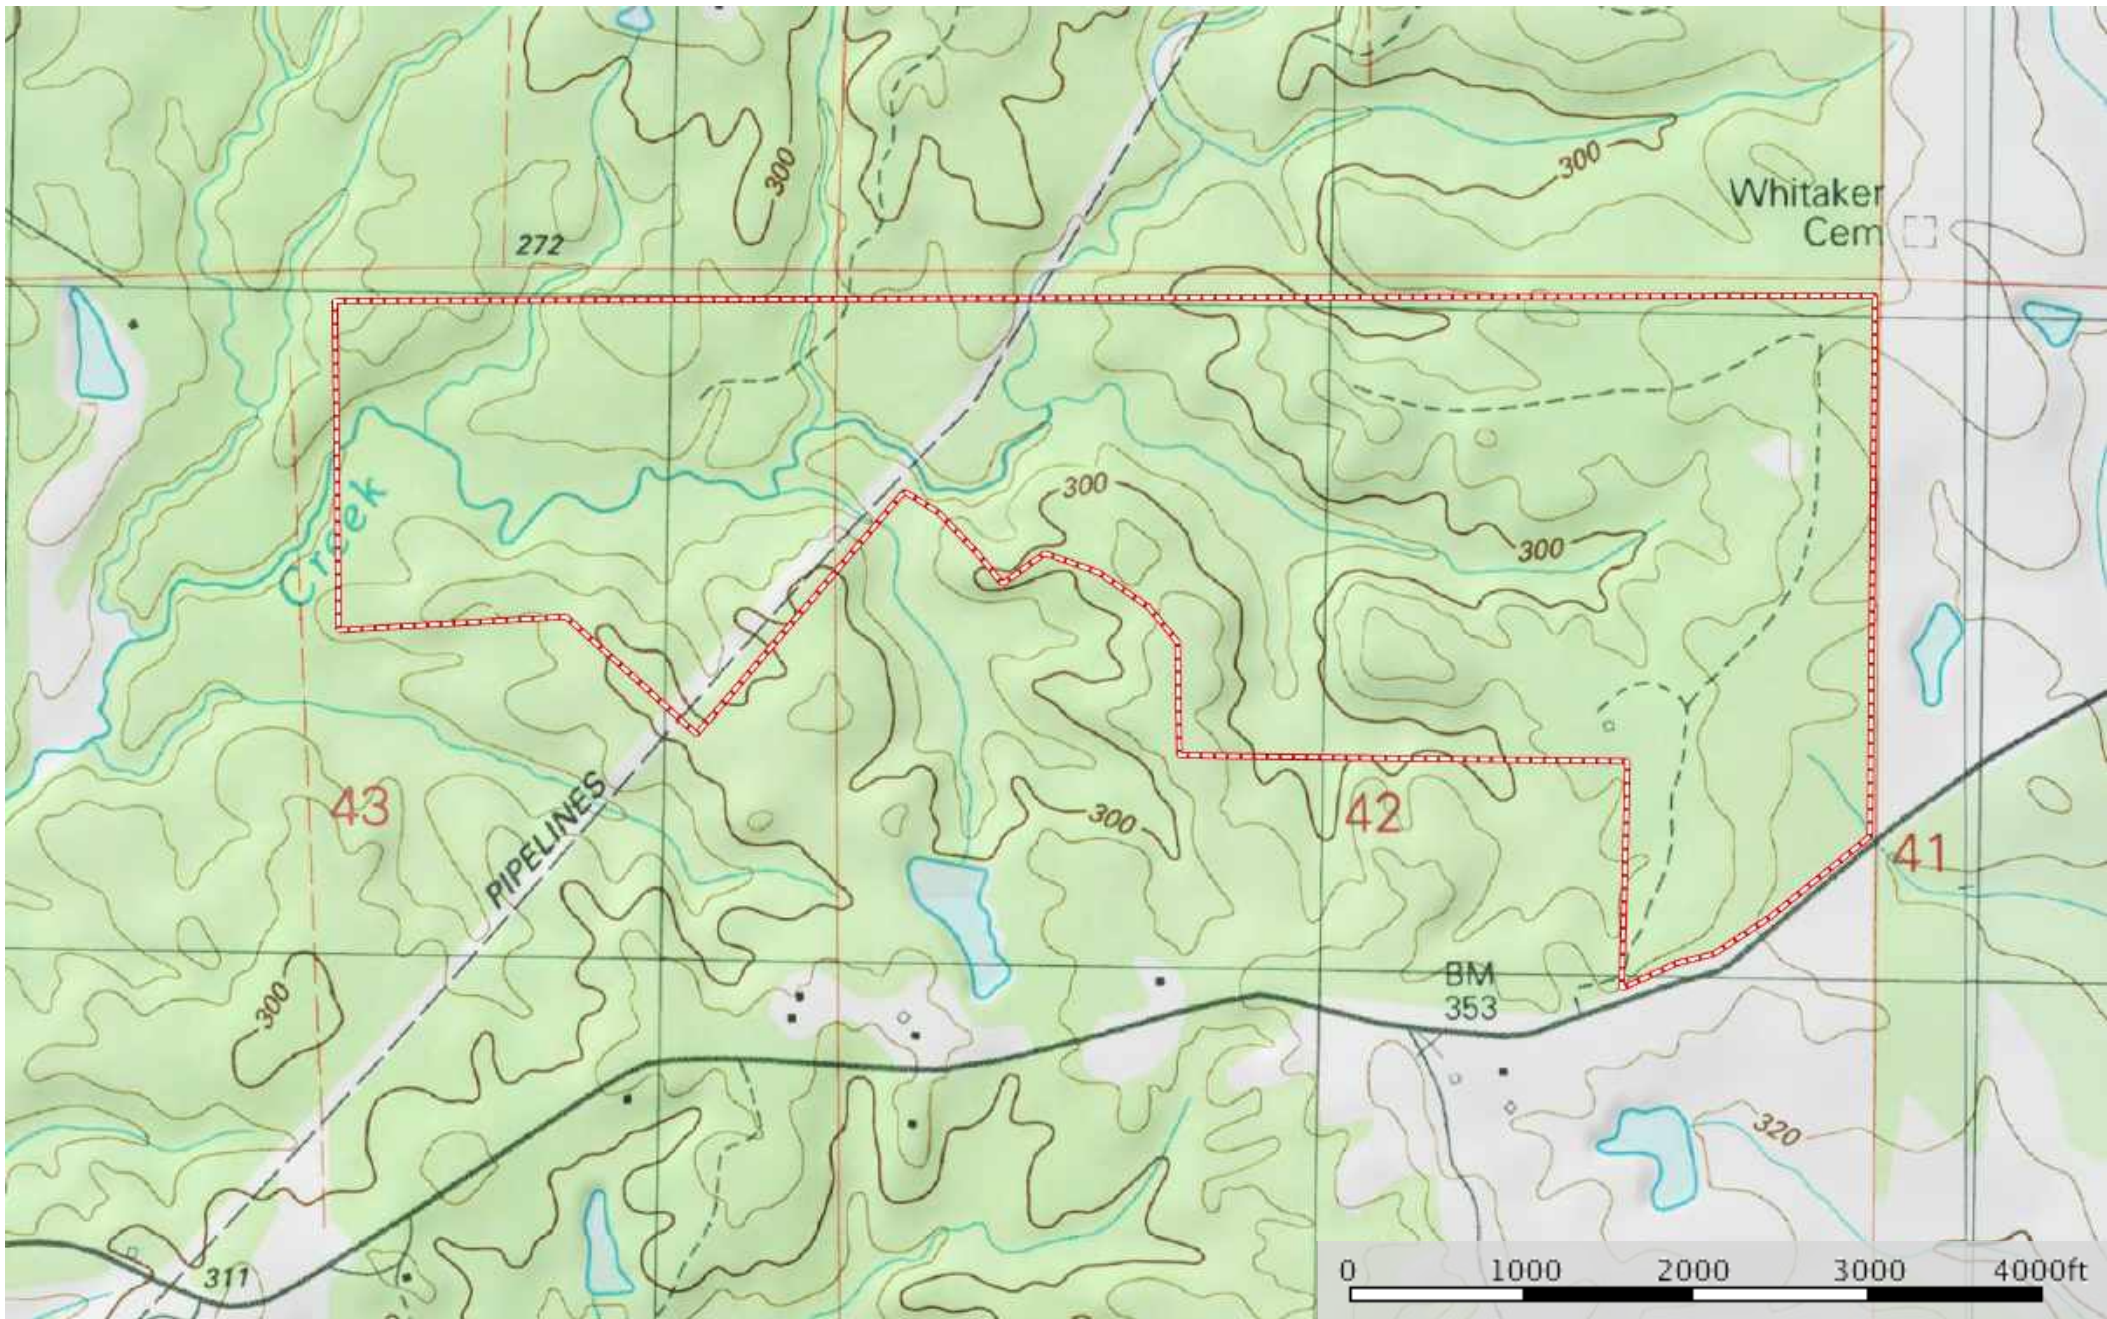

SP-- 350 Acres @ 6000 Whitaker Road, Centreville, MS
Wilkinson County, Mississippi, 350 AC +/-

 Boundary

Google

Boundary

SP-- 350 Acres @ 6000 Whitaker Road, Centreville, MS

Wilkinson County, Mississippi, 350 AC +/-

-  Boundary
-  Stream, Intermittent
-  River/Creek
-  Water Body

SP-- 350 Acres @ 6000 Whitaker Road, Centreville, MS

Wilkinson County, Mississippi, 350 AC +/-

- Boundary
- 100 Year Floodplain
- 500 Year Floodplain
- Floodway
- Special
- Unmapped/ Not Included
- Stream, Intermittent
- River/Creek
- Water Body

SP-- 350 Acres @ 6000 Whitaker Road, Centreville, MS
Wilkinson County, Mississippi, 350 AC +/-

 Boundary

SP-- 350 Acres @ 6000 Whitaker Road, Centreville, MS

Wilkinson County, Mississippi, 350 AC +/-

 Boundary