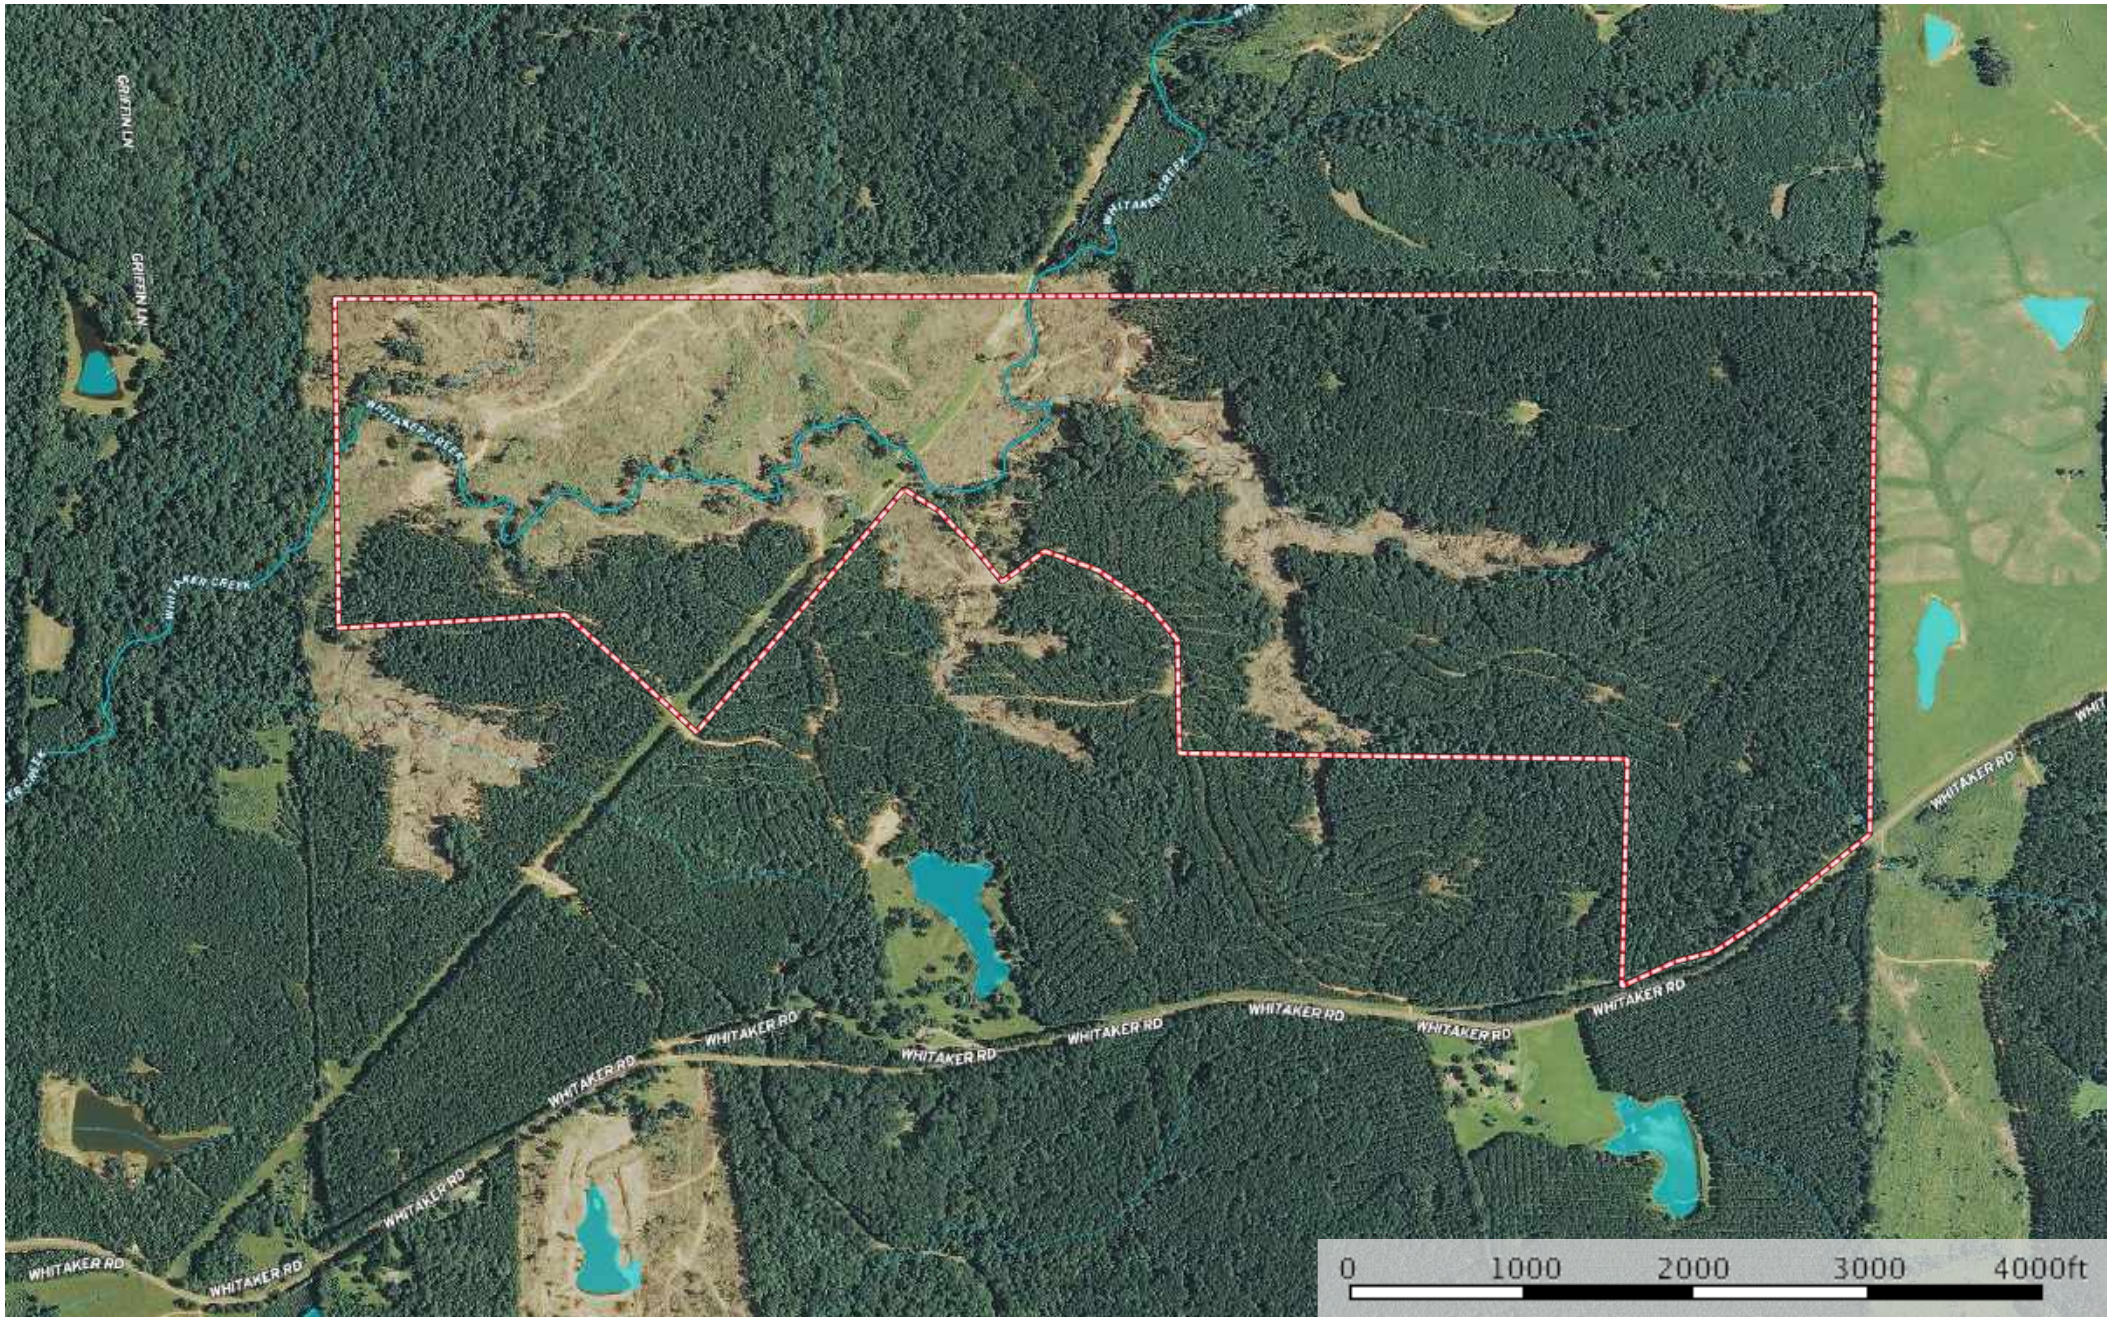

SP-- 350 Acres @ 6000 Whitaker Road, Centreville, MS
Wilkinson County, Mississippi, 350 AC +/-

 Boundary

Google

Boundary

SP-- 350 Acres @ 6000 Whitaker Road, Centreville, MS

Wilkinson County, Mississippi, 350 AC +/-

-  Boundary
-  Stream, Intermittent
-  River/Creek
-  Water Body

SP-- 350 Acres @ 6000 Whitaker Road, Centreville, MS

Wilkinson County, Mississippi, 350 AC +/-

- Boundary
- 100 Year Floodplain
- 500 Year Floodplain
- Floodway
- Special
- Unmapped/ Not Included
- Stream, Intermittent
- River/Creek
- Water Body

SP-- 350 Acres @ 6000 Whitaker Road, Centreville, MS
Wilkinson County, Mississippi, 350 AC +/-

 Boundary

SP-- 350 Acres @ 6000 Whitaker Road, Centreville, MS

Wilkinson County, Mississippi, 350 AC +/-

 Boundary