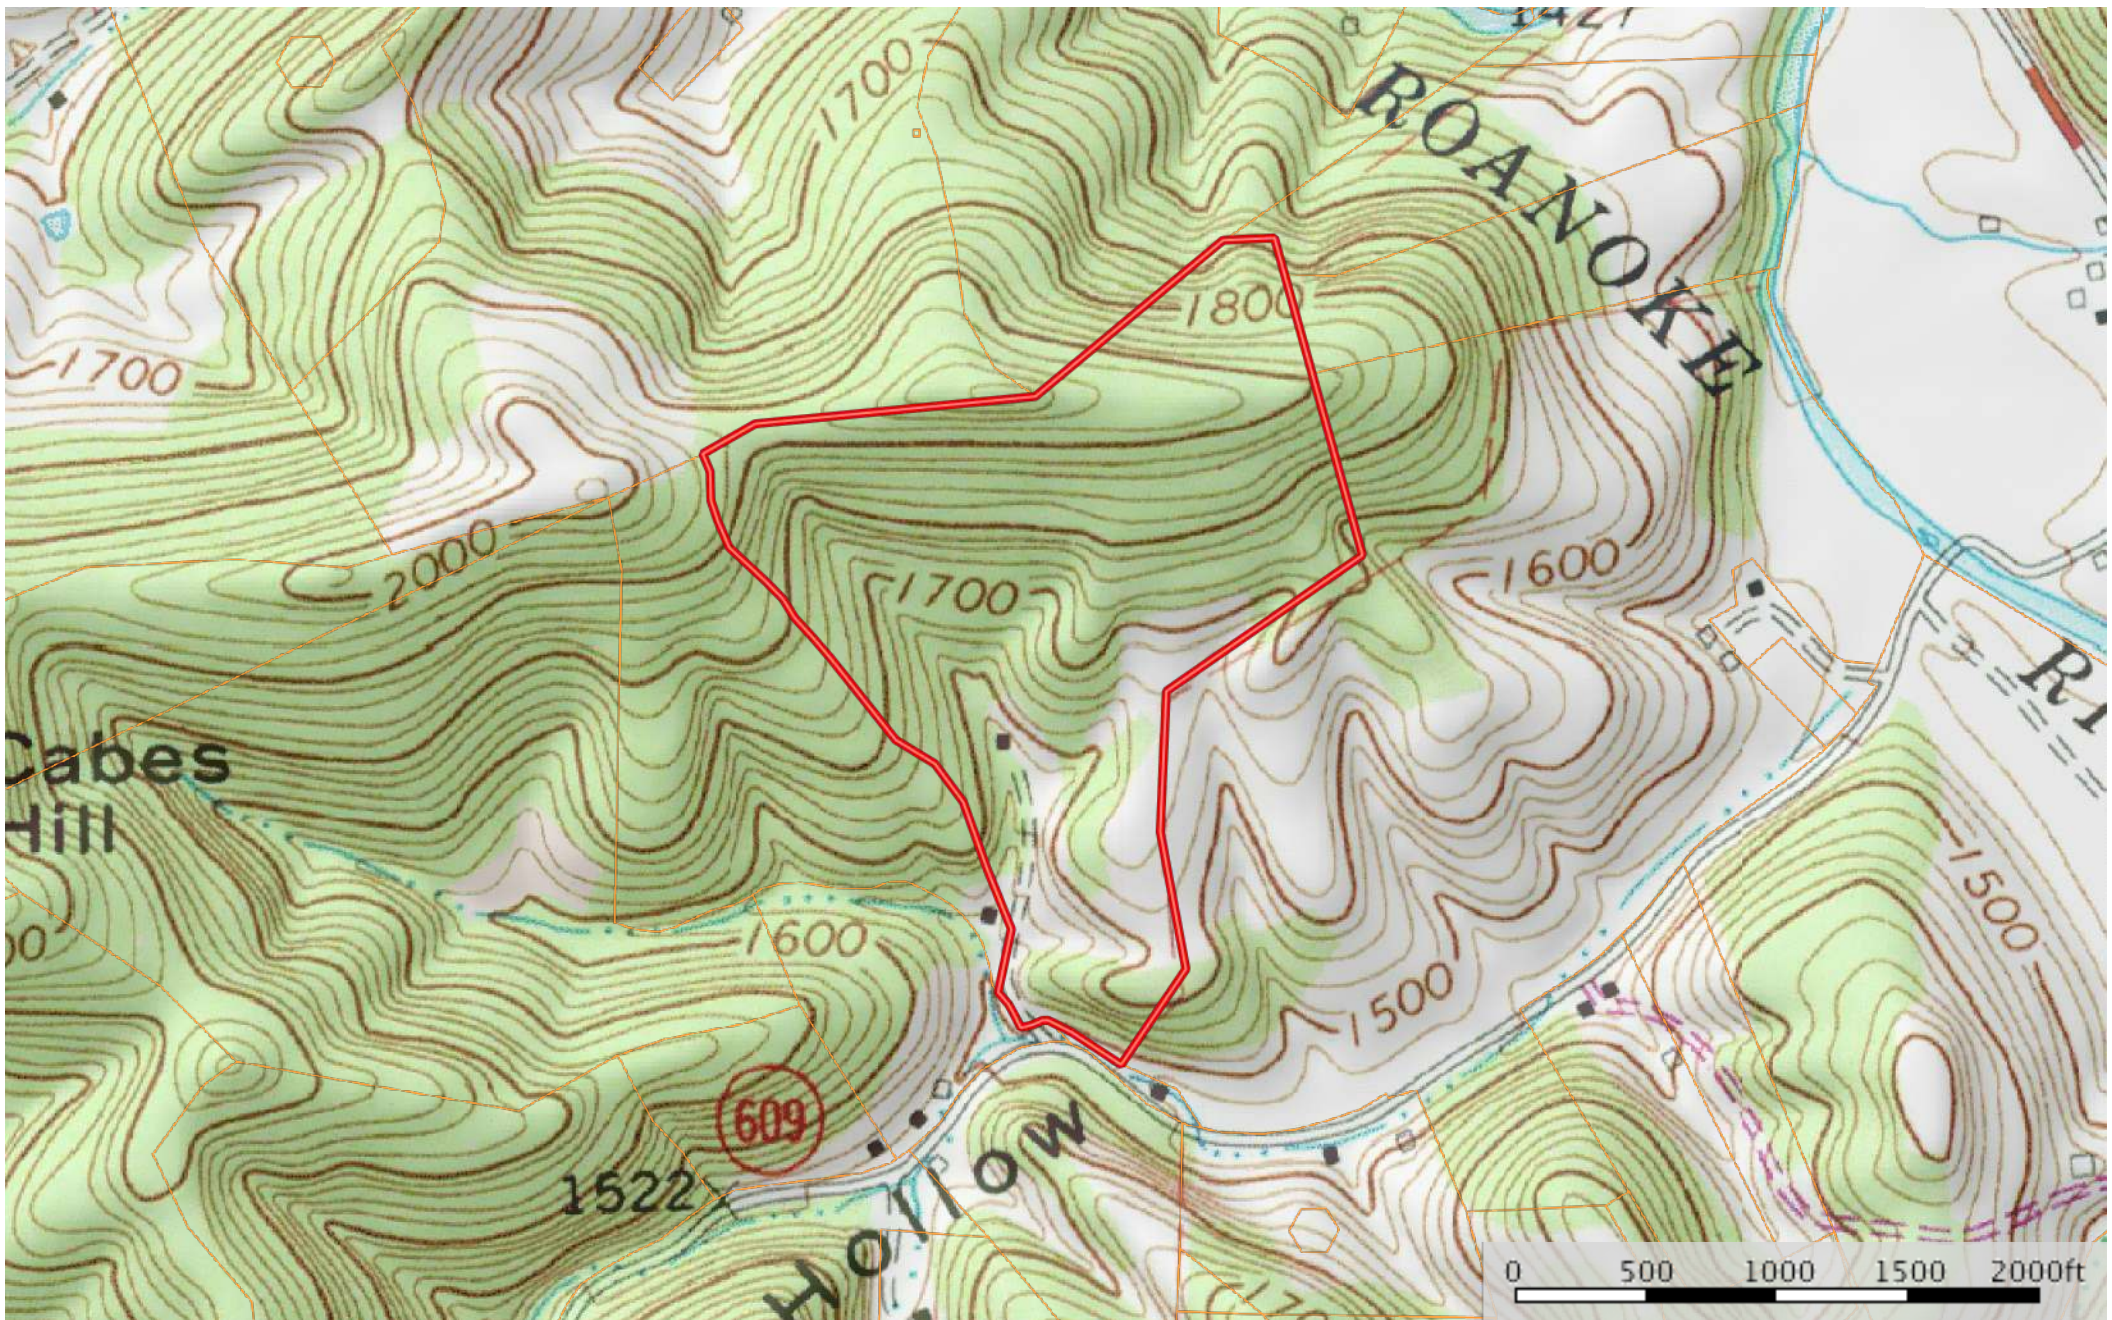

3558 Angus Lane 2
Virginia, AC +/-

 Boundary