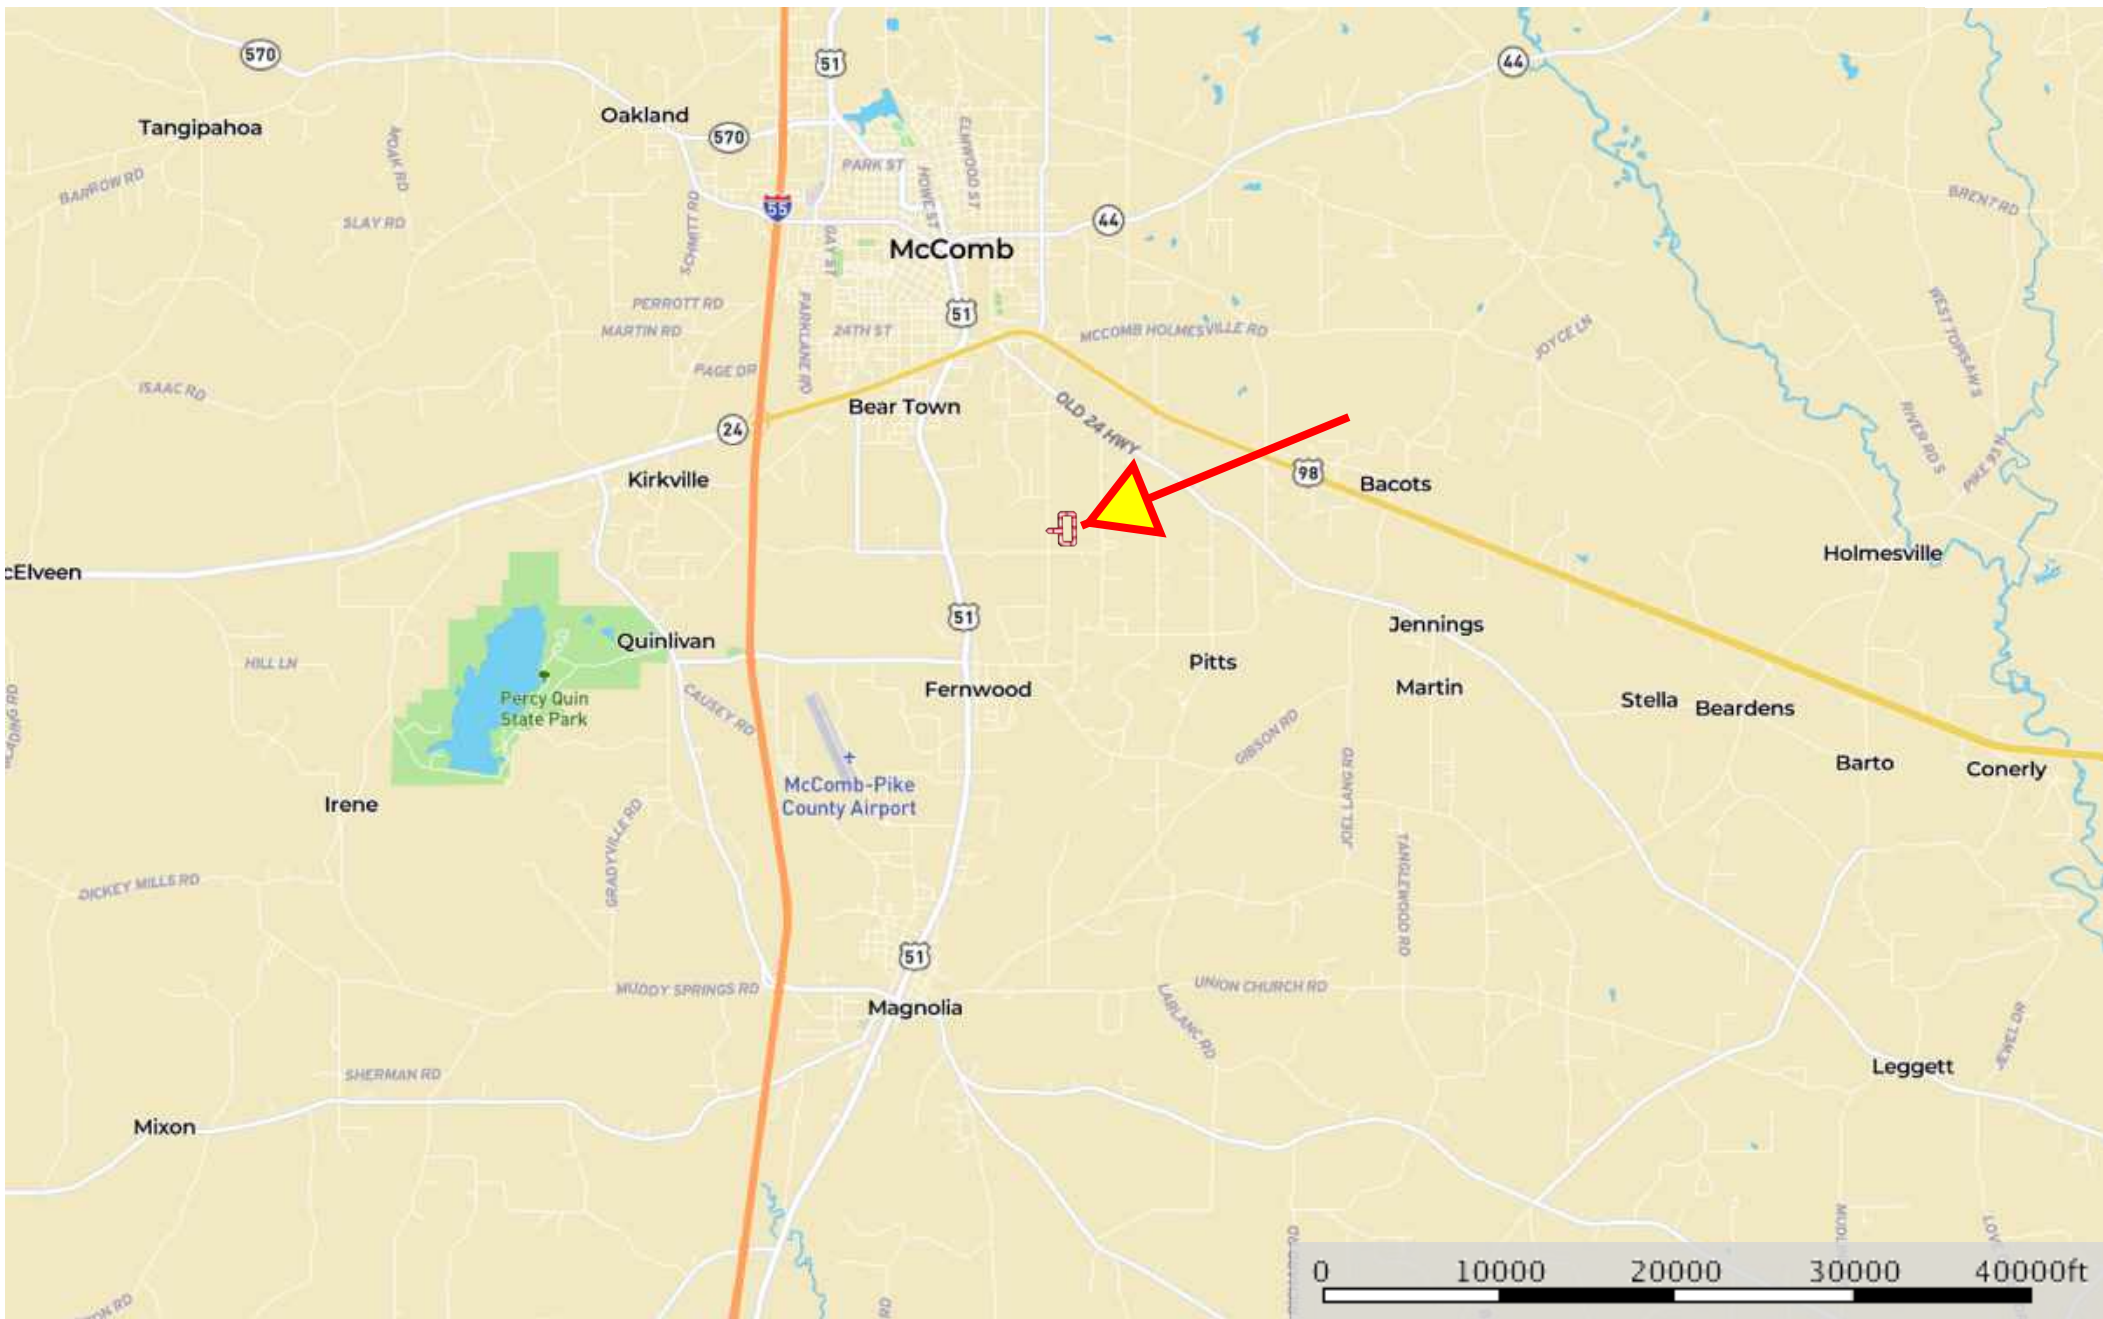

# 24.48 AC Old Industrial Rd

Pike County, Mississippi, 24.48 AC +/-

 Boundary

**24.48 AC Old Industrial Rd**  
Pike County, Mississippi, 24.48 AC +/-

Google

Map data ©2019 Imagery ©2019, Maxar Technologies, U.S. Geological Survey, USDA Farm Service Agency

 Boundary

**Brent Barron**  
P: (601) 248-3849

 The information contained herein was obtained from sources deemed to be reliable. MapRight Services makes no warranties or guarantees as to the completeness or accuracy thereof.

**24.48 AC Old Industrial Rd**  
Pike County, Mississippi, 24.48 AC +/-

 Boundary