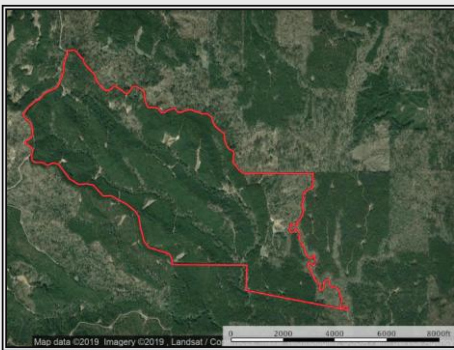

Slade Priest

sladepriest1@gmail.com
Office: (601) 250-0017
Cell: (601) 888-0094
SouthernStatesRealty.com

SOUTHERN STATES REALTY

Looking for a turnkey hunting tract in a great area? This is it! The G&C Ranch consist of 854 acres of hunting paradise. A great road system leads you to all 18 plots. First class box stands and feeders are at most of the plots. There are also 5 interior ponds for the deer, turkey and other wildlife to have year-round water. Dry Bayou also runs through the tract giving you an additional year-round water source. The tract is loaded with timber giving the new owner great future income. 80% of the tract is mid age to mature pine timber with the rest being mature hardwood. The wildlife has been managed for 5 years, only shooting mature bucks and culls. The 5 bed, 3 bath camp on the tract has a covered porch with an outdoor fireplace. There is also a covered skinning shed with concrete floor connected to the camp. This is truly a one of a kind hunting tract and great timber investment. Its 100% ready to go just show up and hunt! Call today to set up your private showing.

218 Tower Road, Natchez

31.471941, -91.167150 GPS

\$2,860,900

854 Acres
MLS #130728
UC# 23042-30728