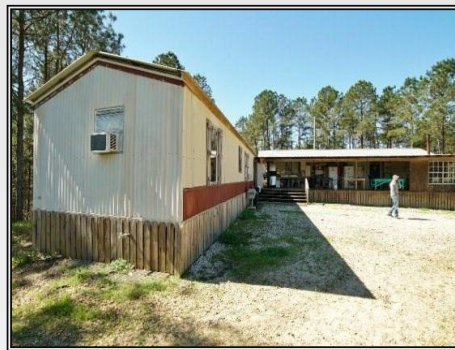

Slade Priest

sladepriest1@gmail.com
Office: (601) 250-0017
Cell: (601) 888-0094
SouthernStatesRealty.com

SOUTHERN STATES REALTY

Looking for a turnkey hunting tract in a great area? This is it! The G&C Ranch consist of 854 acres of hunting paradise. A great road system leads you to all 18 plots. First class box stands and feeders are at most of the plots. There are also 5 interior ponds for the deer, turkey and other wildlife to have year-round water. Dry Bayou also runs through the tract giving you an additional year-round water source. The tract is loaded with timber giving the new owner great future income. 80% of the tract is mid age to mature pine timber with the rest being mature hardwood. The wildlife has been managed for 5 years, only shooting mature bucks and culls. The 5 bed, 3 bath camp on the tract has a covered porch with an outdoor fireplace. There is also a covered skinning shed with concrete floor connected to the camp. This is truly a one of a kind hunting tract and great timber investment. Its 100% ready to go just show up and hunt! Call today to set up your private showing.

218 Tower Road, Natchez

31.471941, -91.167150 GPS

\$2,860,900

854 Acres
MLS #130728
UC# 23042-30728