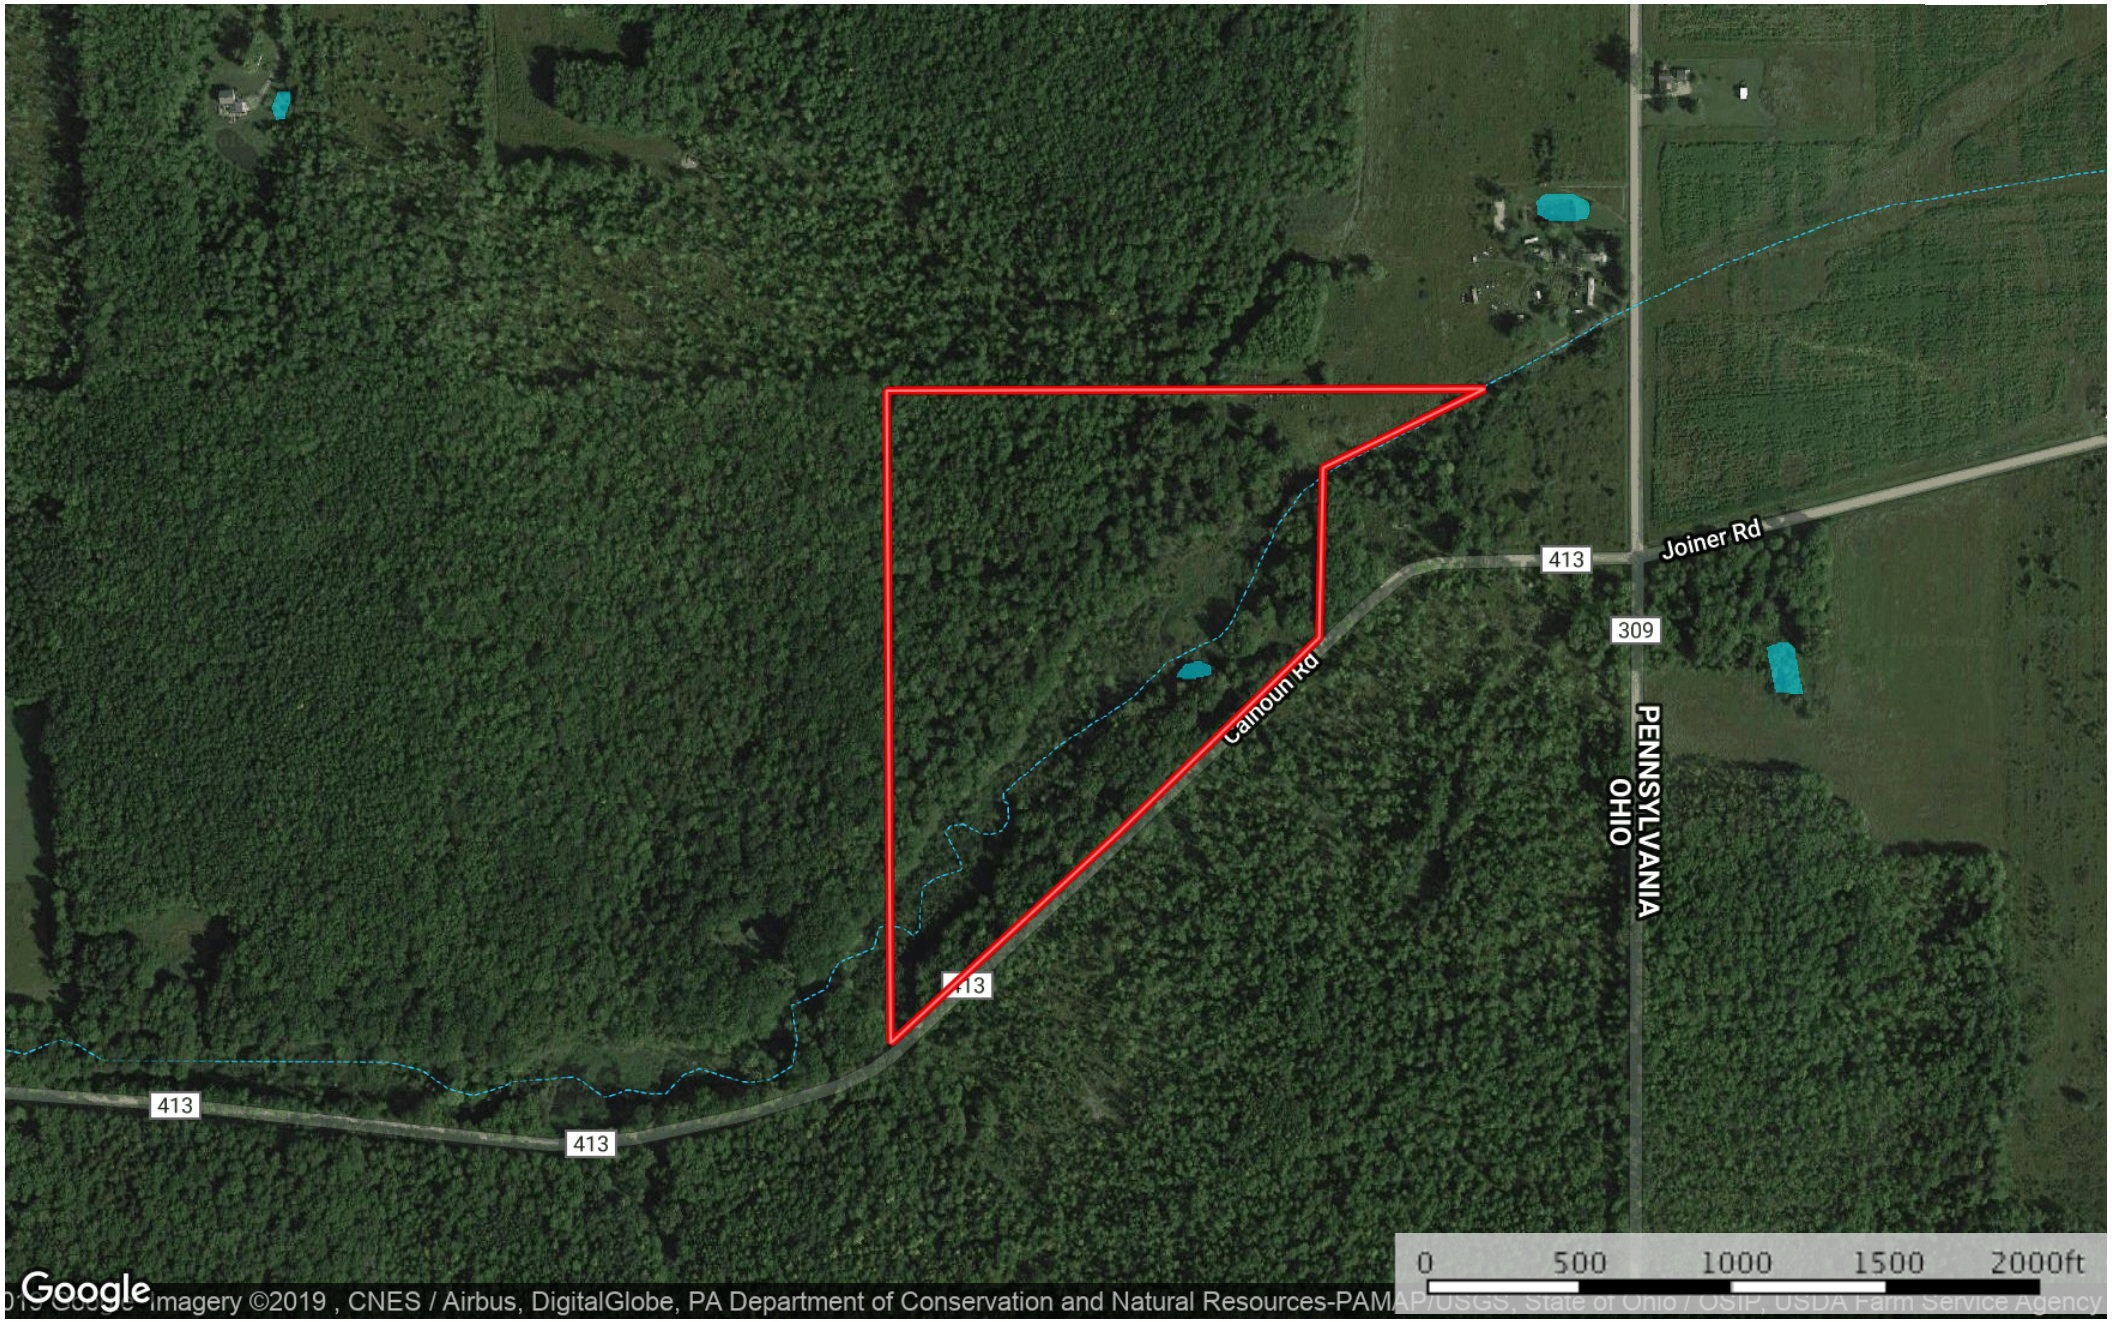

# Wagner

Ashtabula County, Ohio, 30 AC +/-

- Boundary
- Stream, Intermittent
- River/Creek
- Water Body