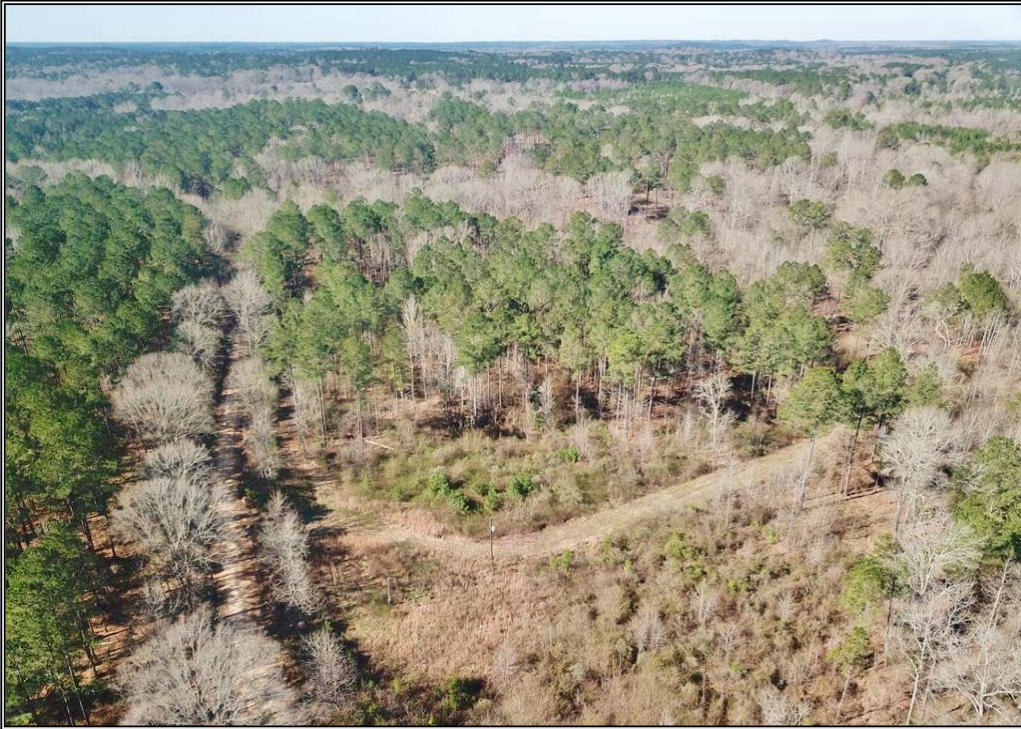

Slade Priest
 sladepriest1@gmail.com
 Office: (601) 250-0017
 Cell: (601) 888-0094
 SouthernStatesRealty.com

SOUTHERN STATES REALTY

Beautiful hunting and timber tract for sale Jefferson County, MS. This 115 acres is located in the NE part of Jefferson County in the McBride community. This area is known for its great deer and turkey numbers. This area is also known for its great deer genetics. The property is located on Housley Road which is a very low traffic road. The tract has 6 established food plots some with box stands included. The timber on the tract is mostly mature pine timber that has been thinned creating great deer habitat and also making this tract a great timber investment. The property also features a small pond and a flowing creek that helps hold the wildlife on this tract. There are several areas of mature hardwood bottoms that make a great place to catch that big buck easing through. This place is truly a wildlife paradise. So, if you are looking for a great hunting tract with great timber at a great price, you need to check this one out! Call today to set up your private showing of this recreational paradise.