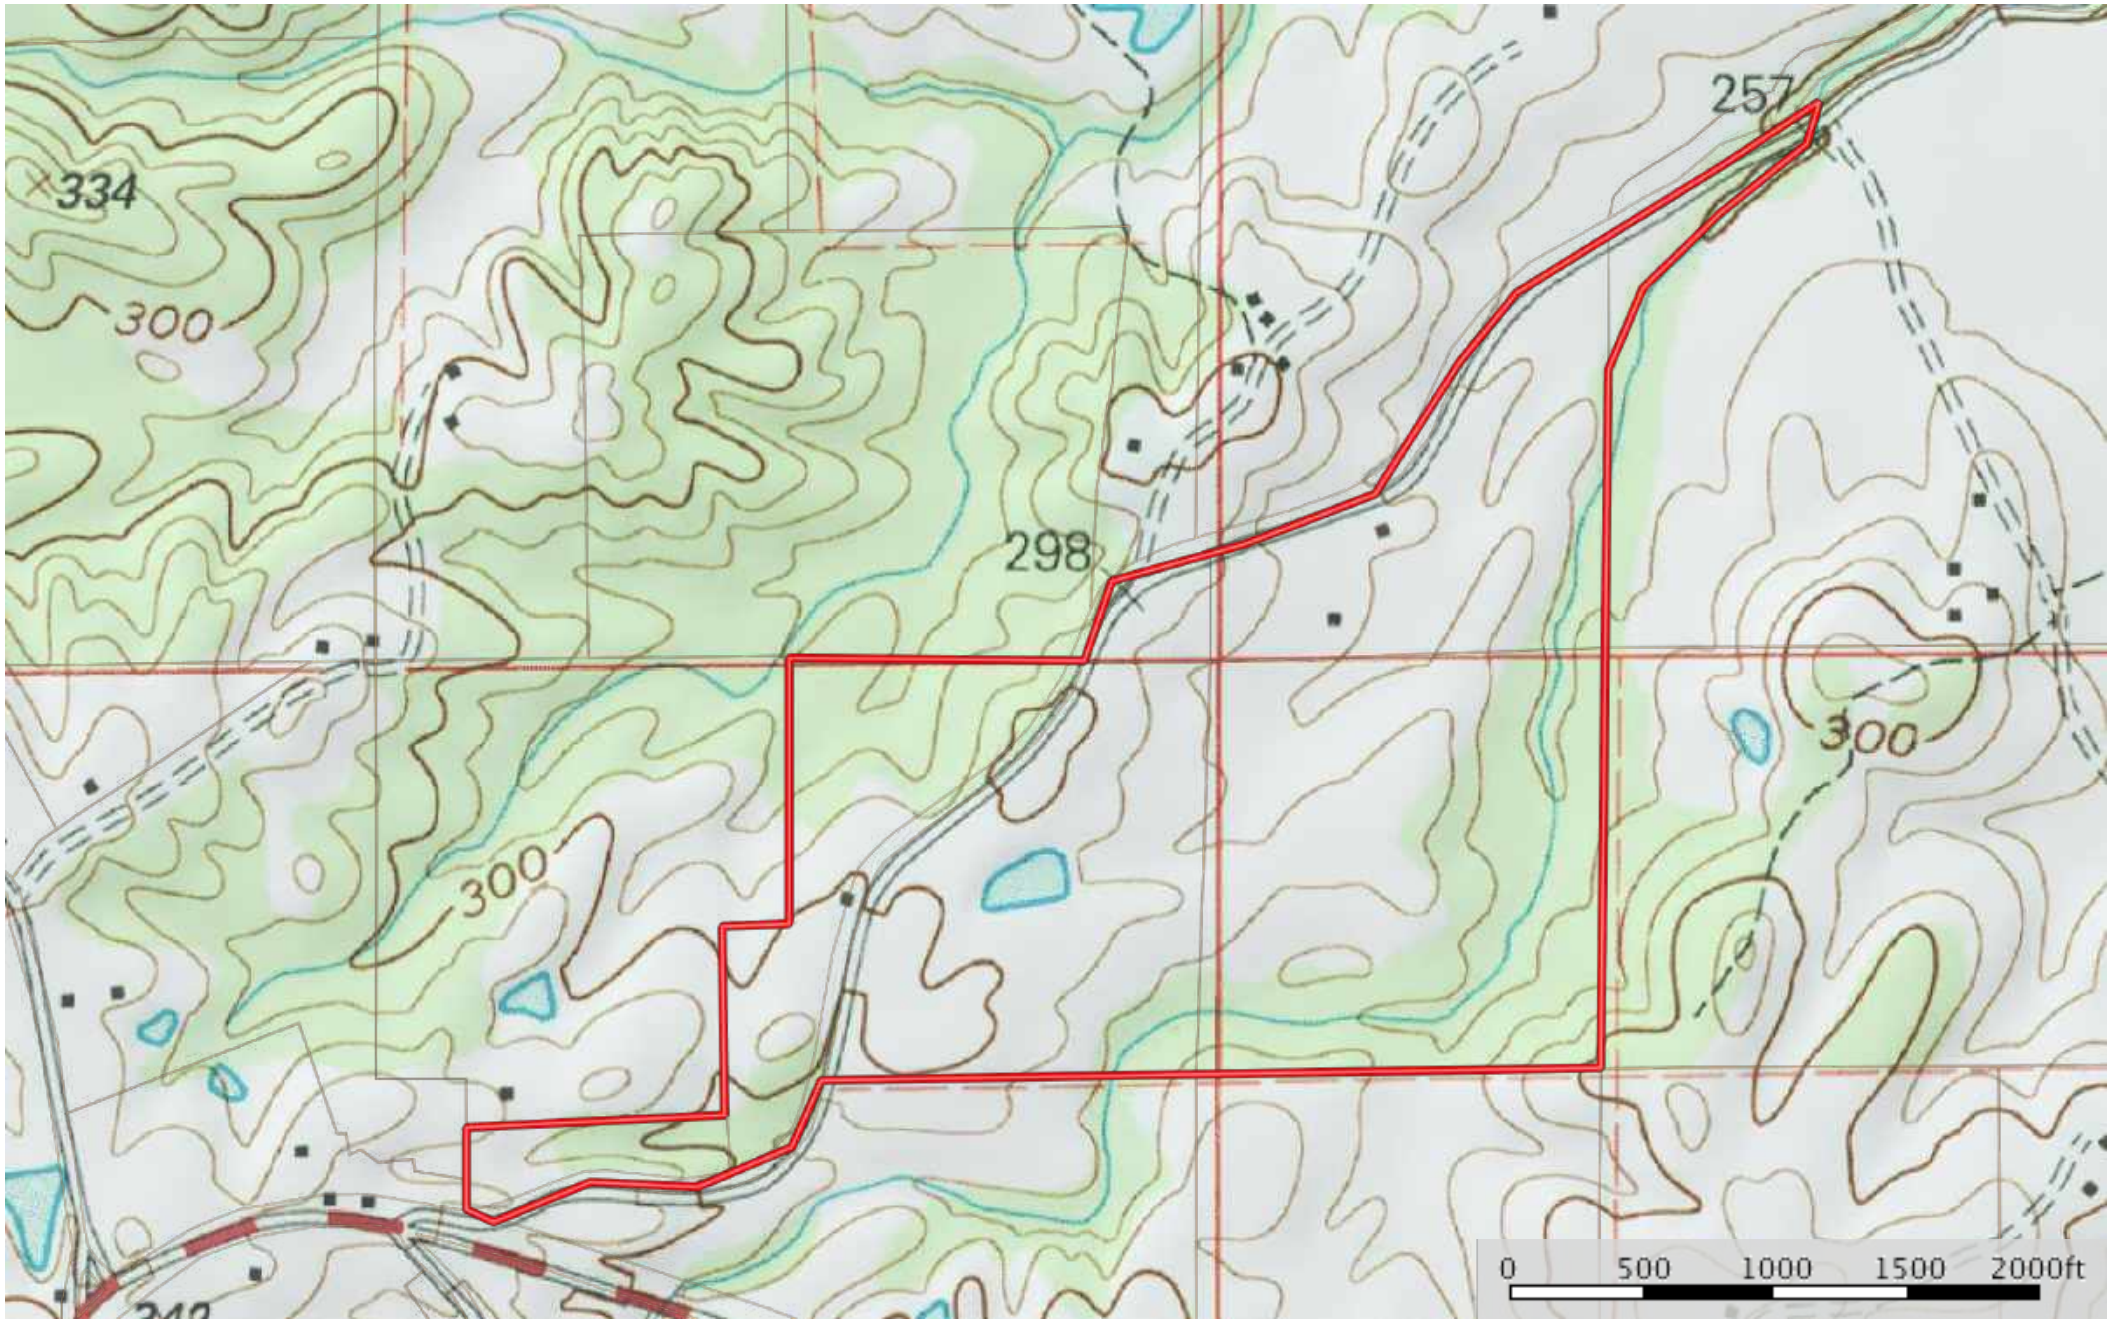

 Boundary

Sp 115ac jefferson

Jefferson County, Mississippi, 115 AC +/-

 Boundary

Sp 115ac jefferson

Jefferson County, Mississippi, 115 AC +/-

- Boundary
- 100 Year Floodplain
- 500 Year Floodplain
- Floodway
- Special
- Unmapped/Not Included
- Stream, Intermittent
- River/Creek
- Water Body

Sp 115ac jefferson

Jefferson County, Mississippi, 115 AC +/-

 Boundary