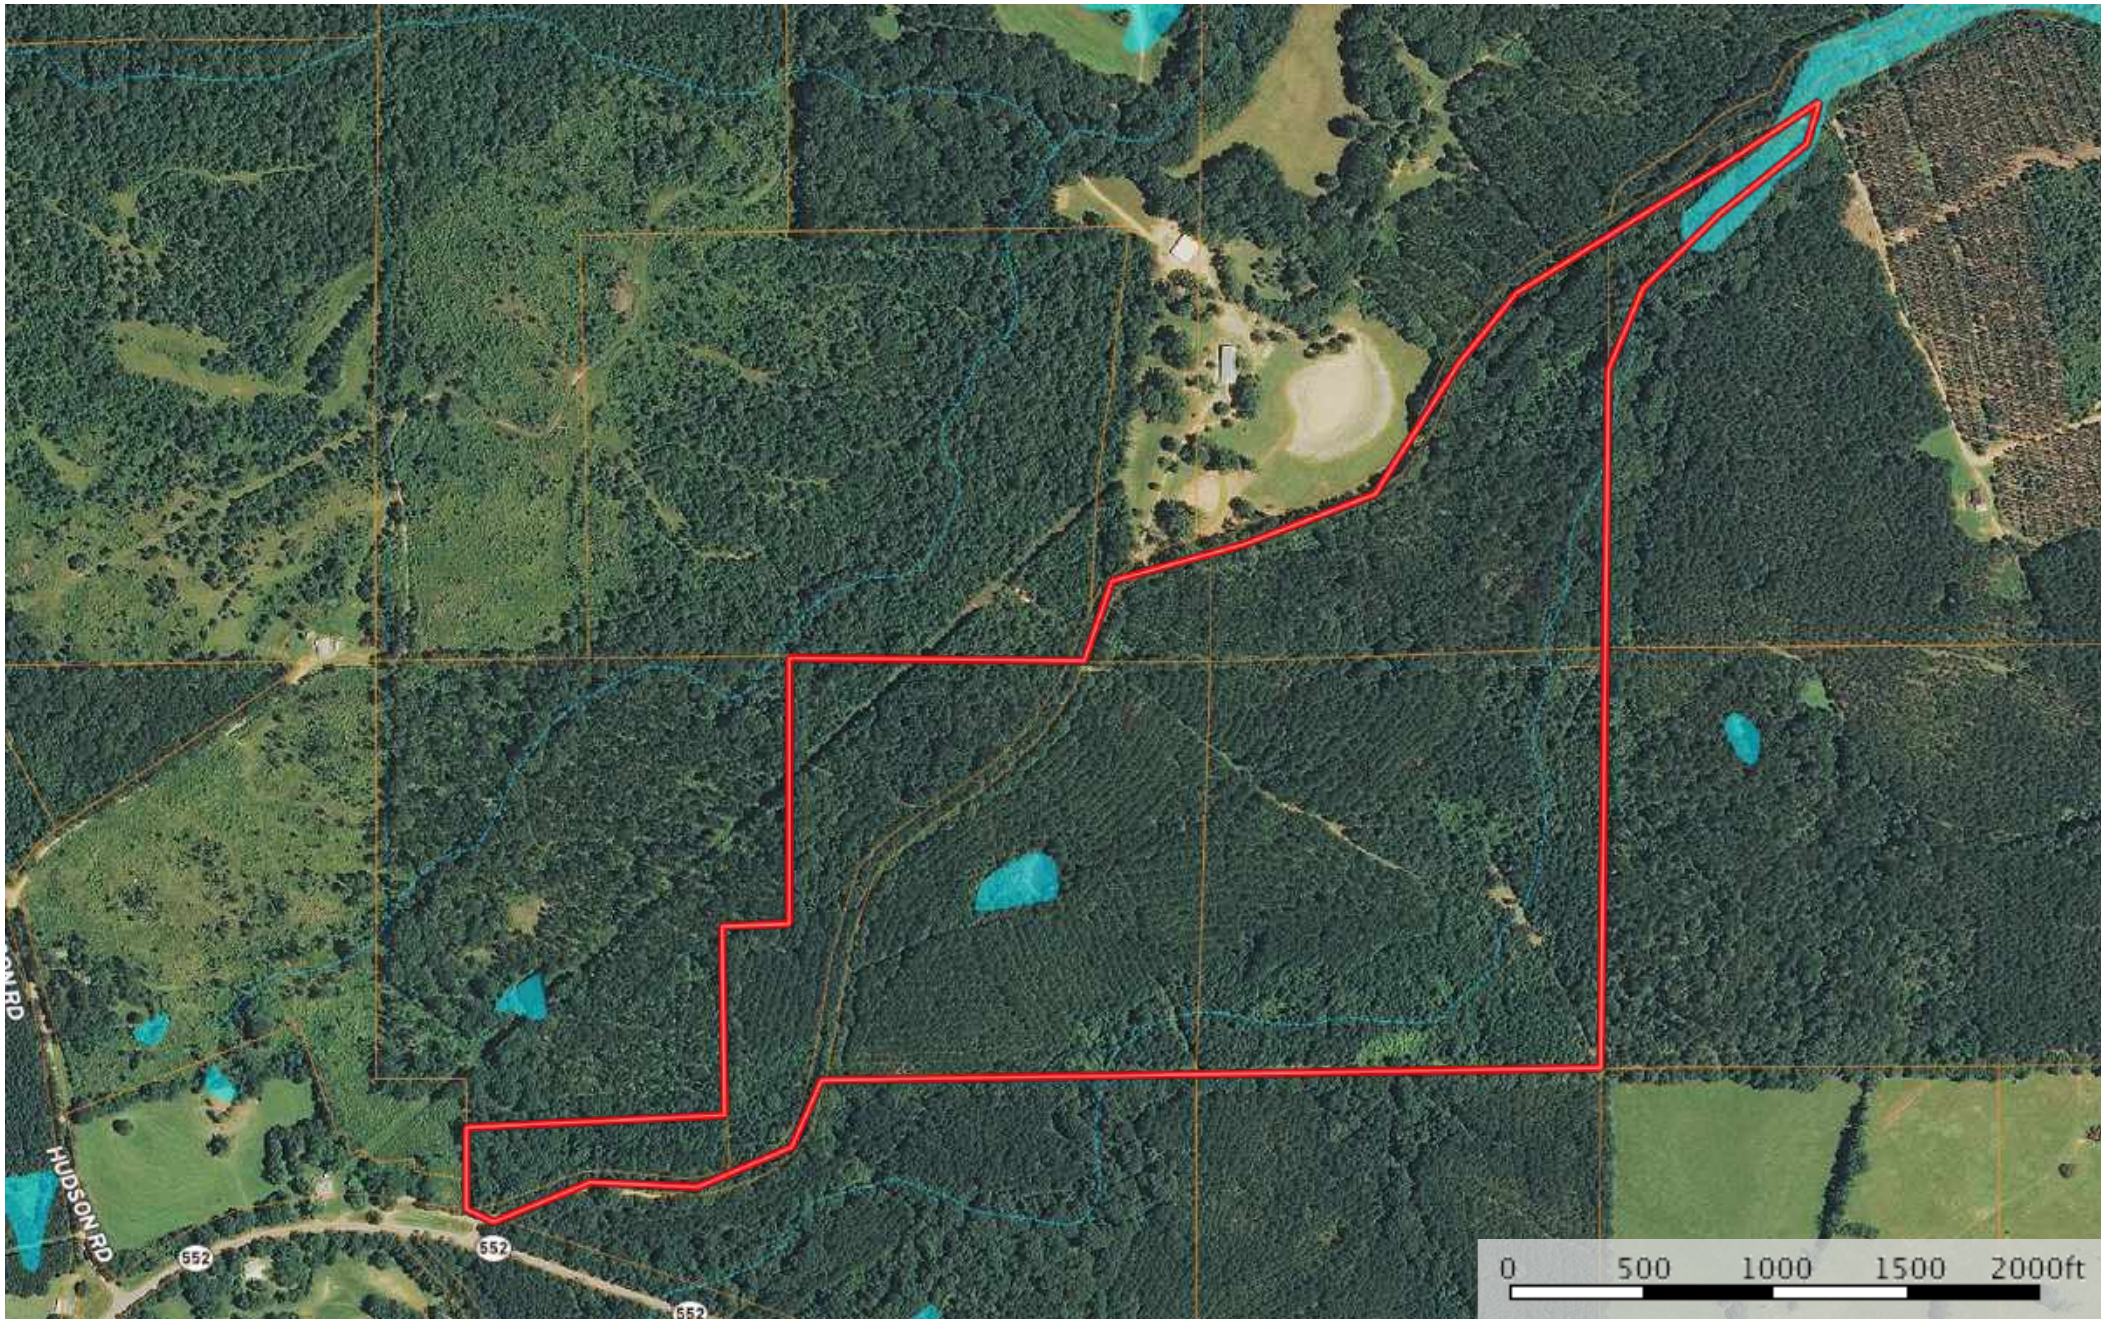

 Boundary

Sp 115ac jefferson

Jefferson County, Mississippi, 115 AC +/-

 Boundary

Sp 115ac jefferson

Jefferson County, Mississippi, 115 AC +/-

- Boundary
- 100 Year Floodplain
- 500 Year Floodplain
- Floodway
- Special
- Unmapped/Not Included
- Stream, Intermittent
- River/Creek
- Water Body

Sp 115ac jefferson

Jefferson County, Mississippi, 115 AC +/-

 Boundary