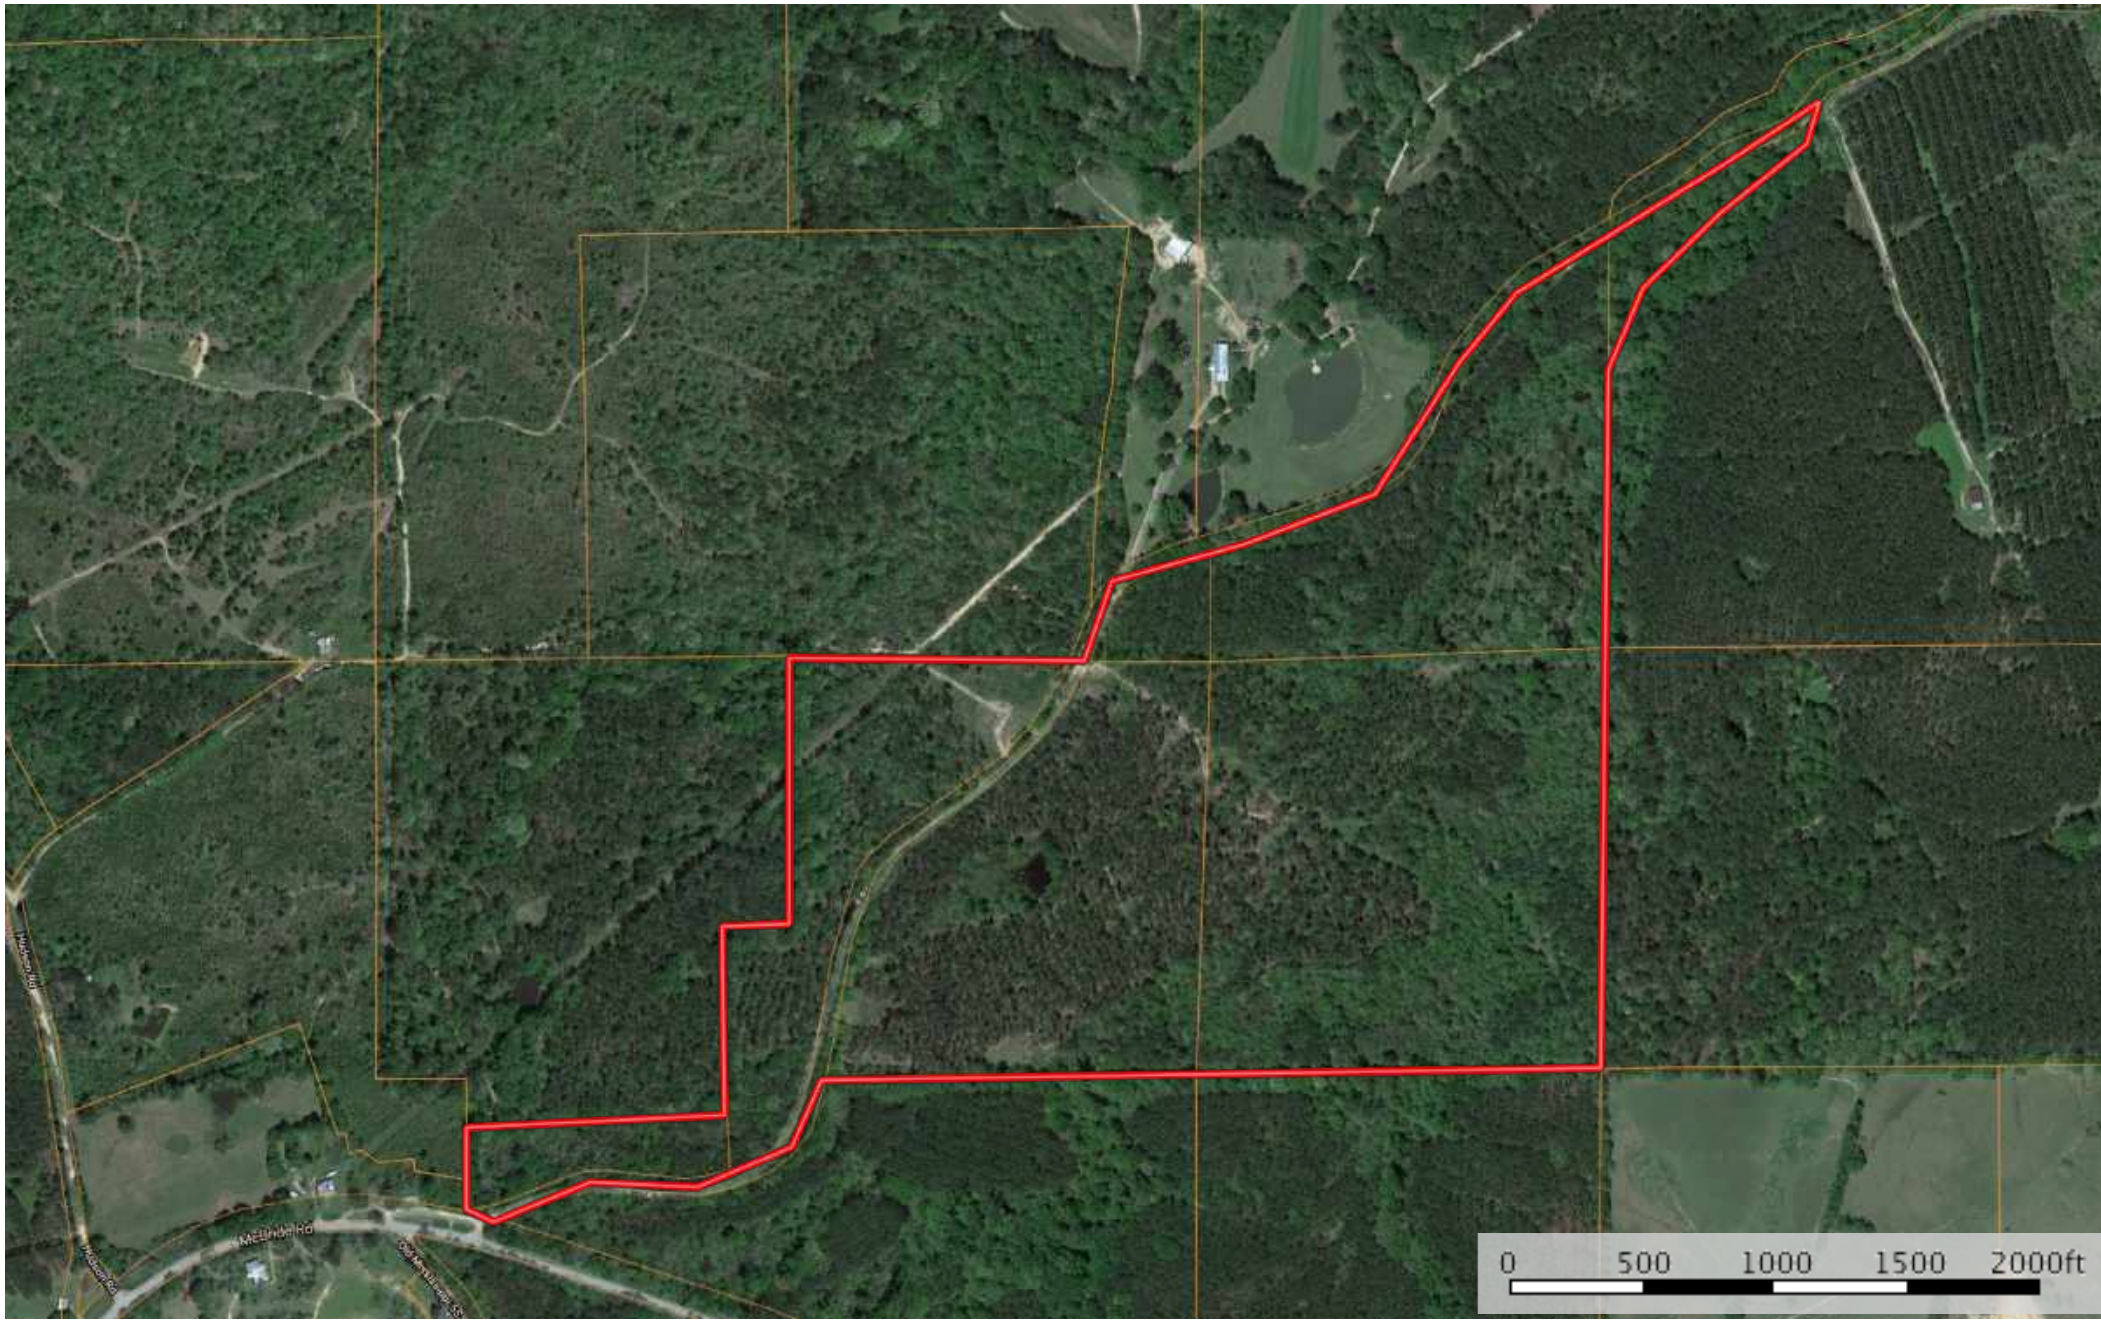

 Boundary

Sp 115ac jefferson

Jefferson County, Mississippi, 115 AC +/-

 Boundary

Sp 115ac jefferson

Jefferson County, Mississippi, 115 AC +/-

- Boundary
- 100 Year Floodplain
- 500 Year Floodplain
- Floodway
- Special
- Unmapped/Not Included
- Stream, Intermittent
- River/Creek
- Water Body

Sp 115ac jefferson

Jefferson County, Mississippi, 115 AC +/-

 Boundary