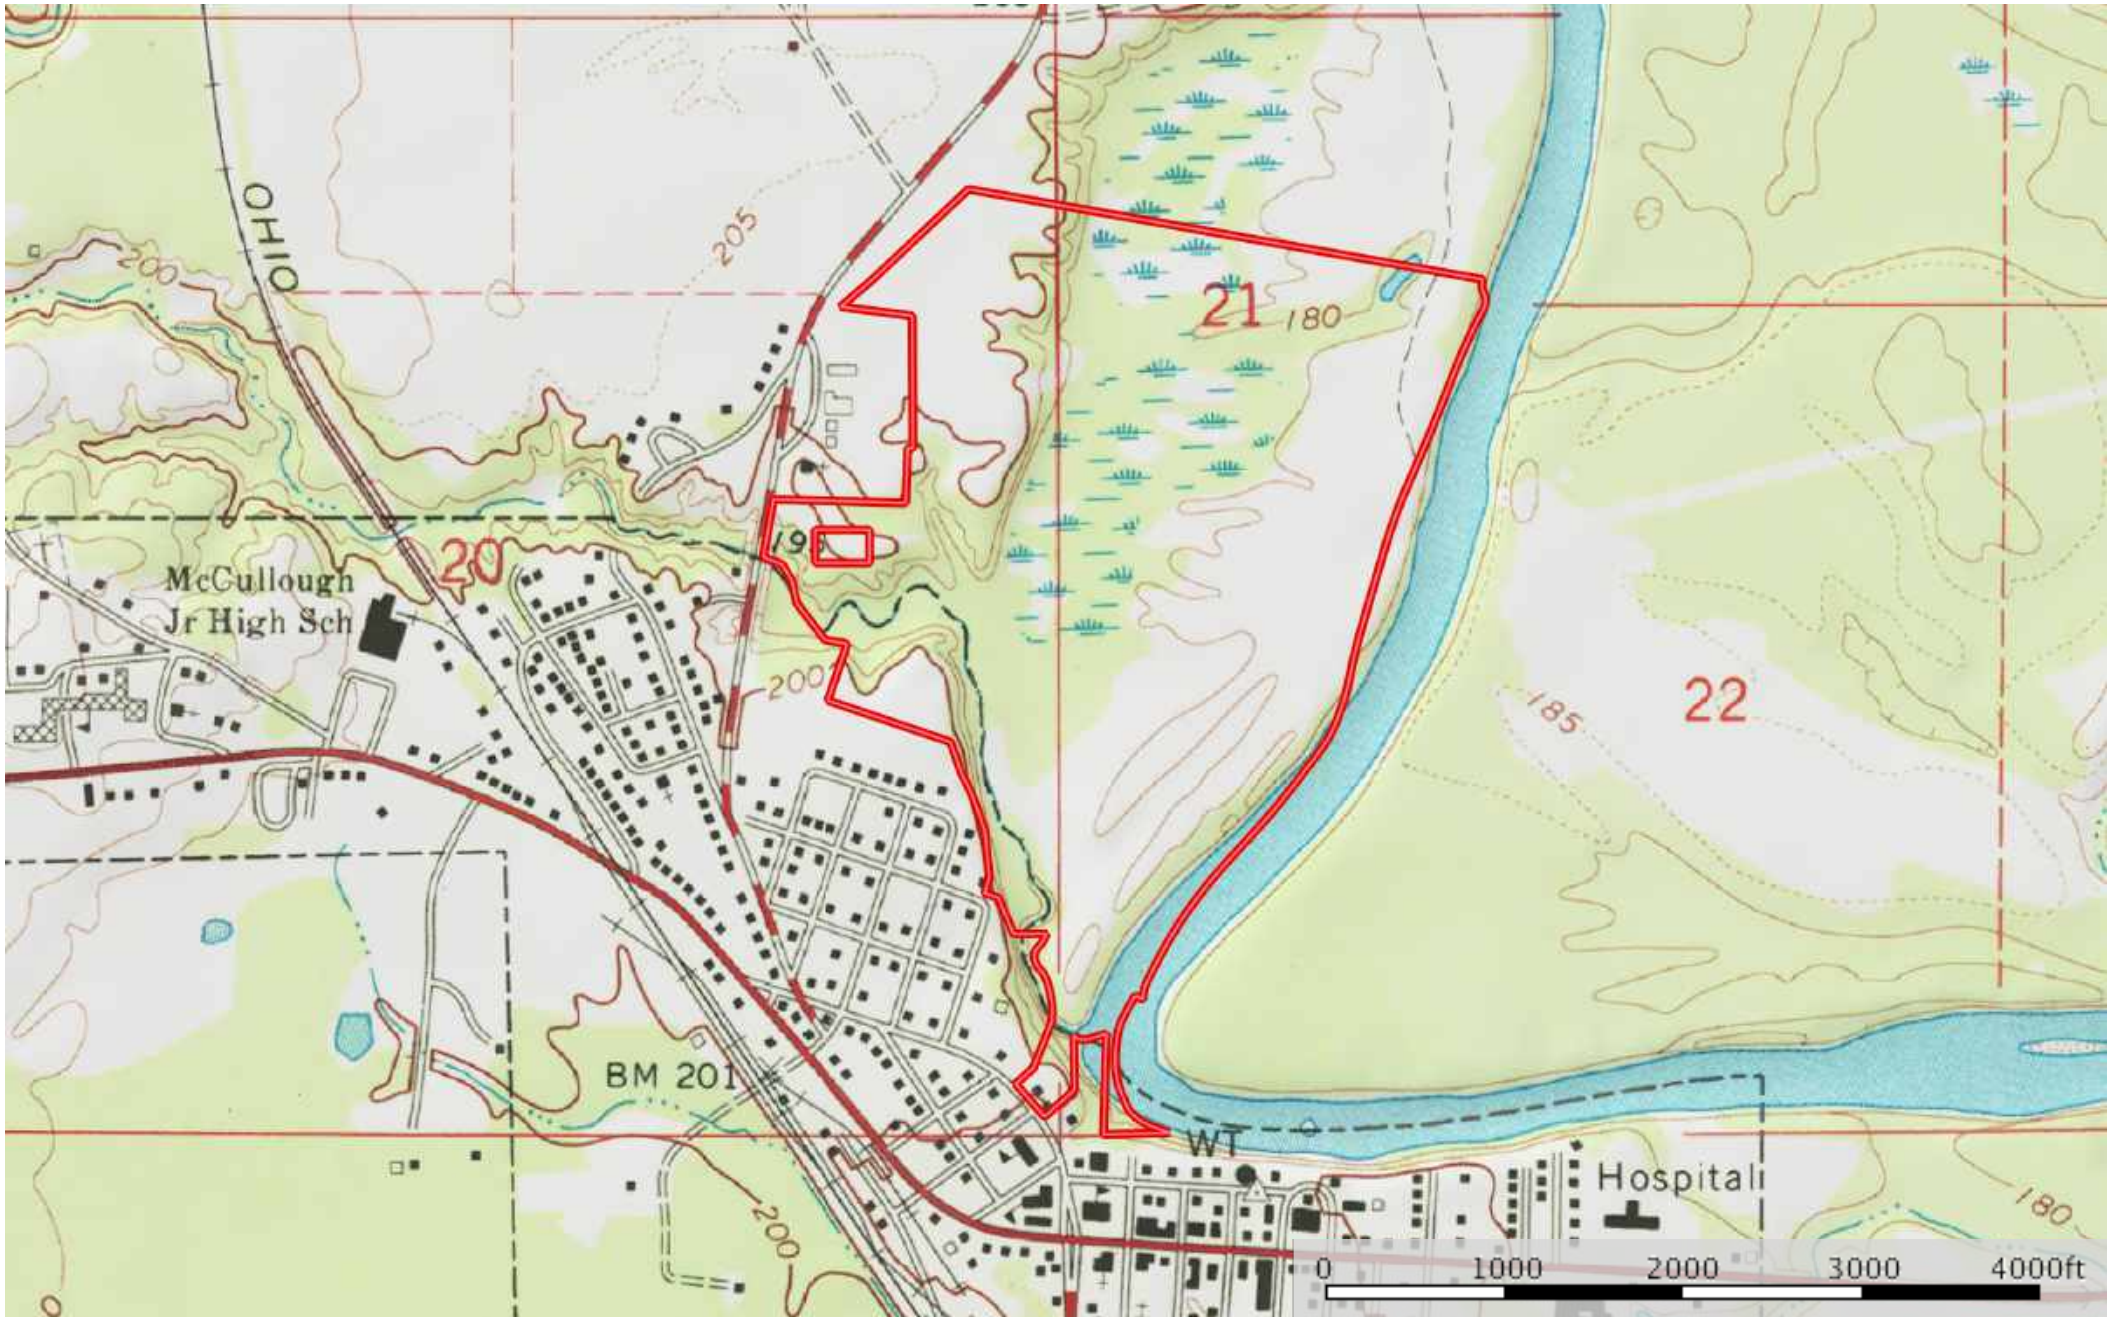

sp 180ac monticello

Lawrence County, Mississippi, 180 AC +/-

Boundary

 Boundary

sp 180ac monticello

Lawrence County, Mississippi, 180 AC +/-

- Boundary
- 100 Year Floodplain
- 500 Year Floodplain
- Floodway
- Special
- Unmapped/ Not Included
- Stream, Intermittent
- River/Creek
- Water Body

Boundary