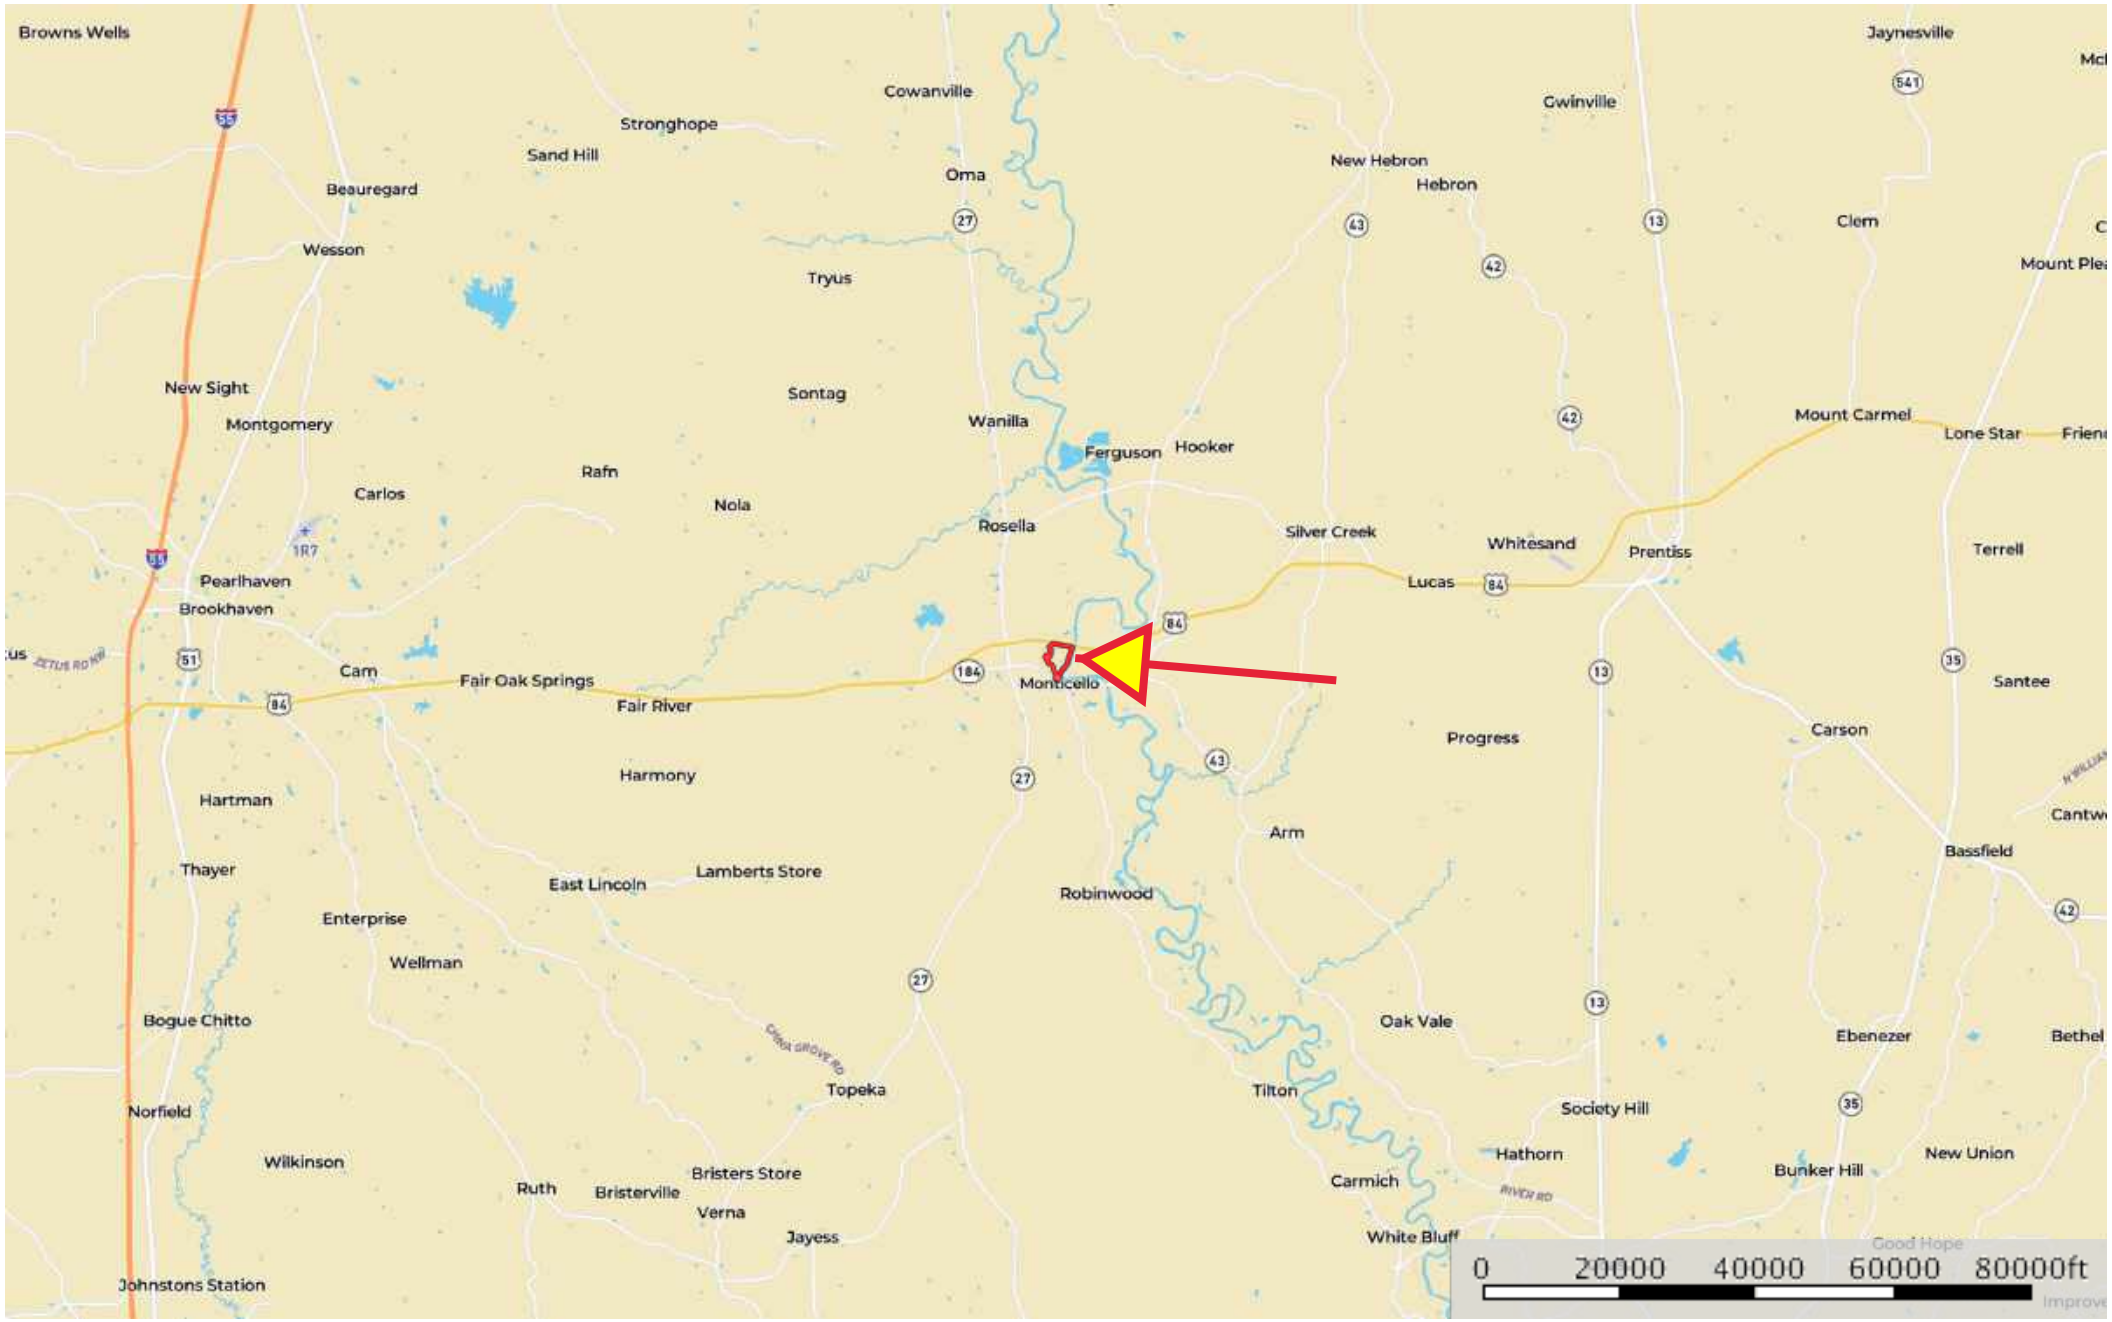

sp 180ac monticello

Lawrence County, Mississippi, 180 AC +/-

Boundary

 Boundary

sp 180ac monticello

Lawrence County, Mississippi, 180 AC +/-

- Boundary
- 100 Year Floodplain
- 500 Year Floodplain
- Floodway
- Special
- Unmapped/ Not Included
- Stream, Intermittent
- River/Creek
- Water Body

Boundary