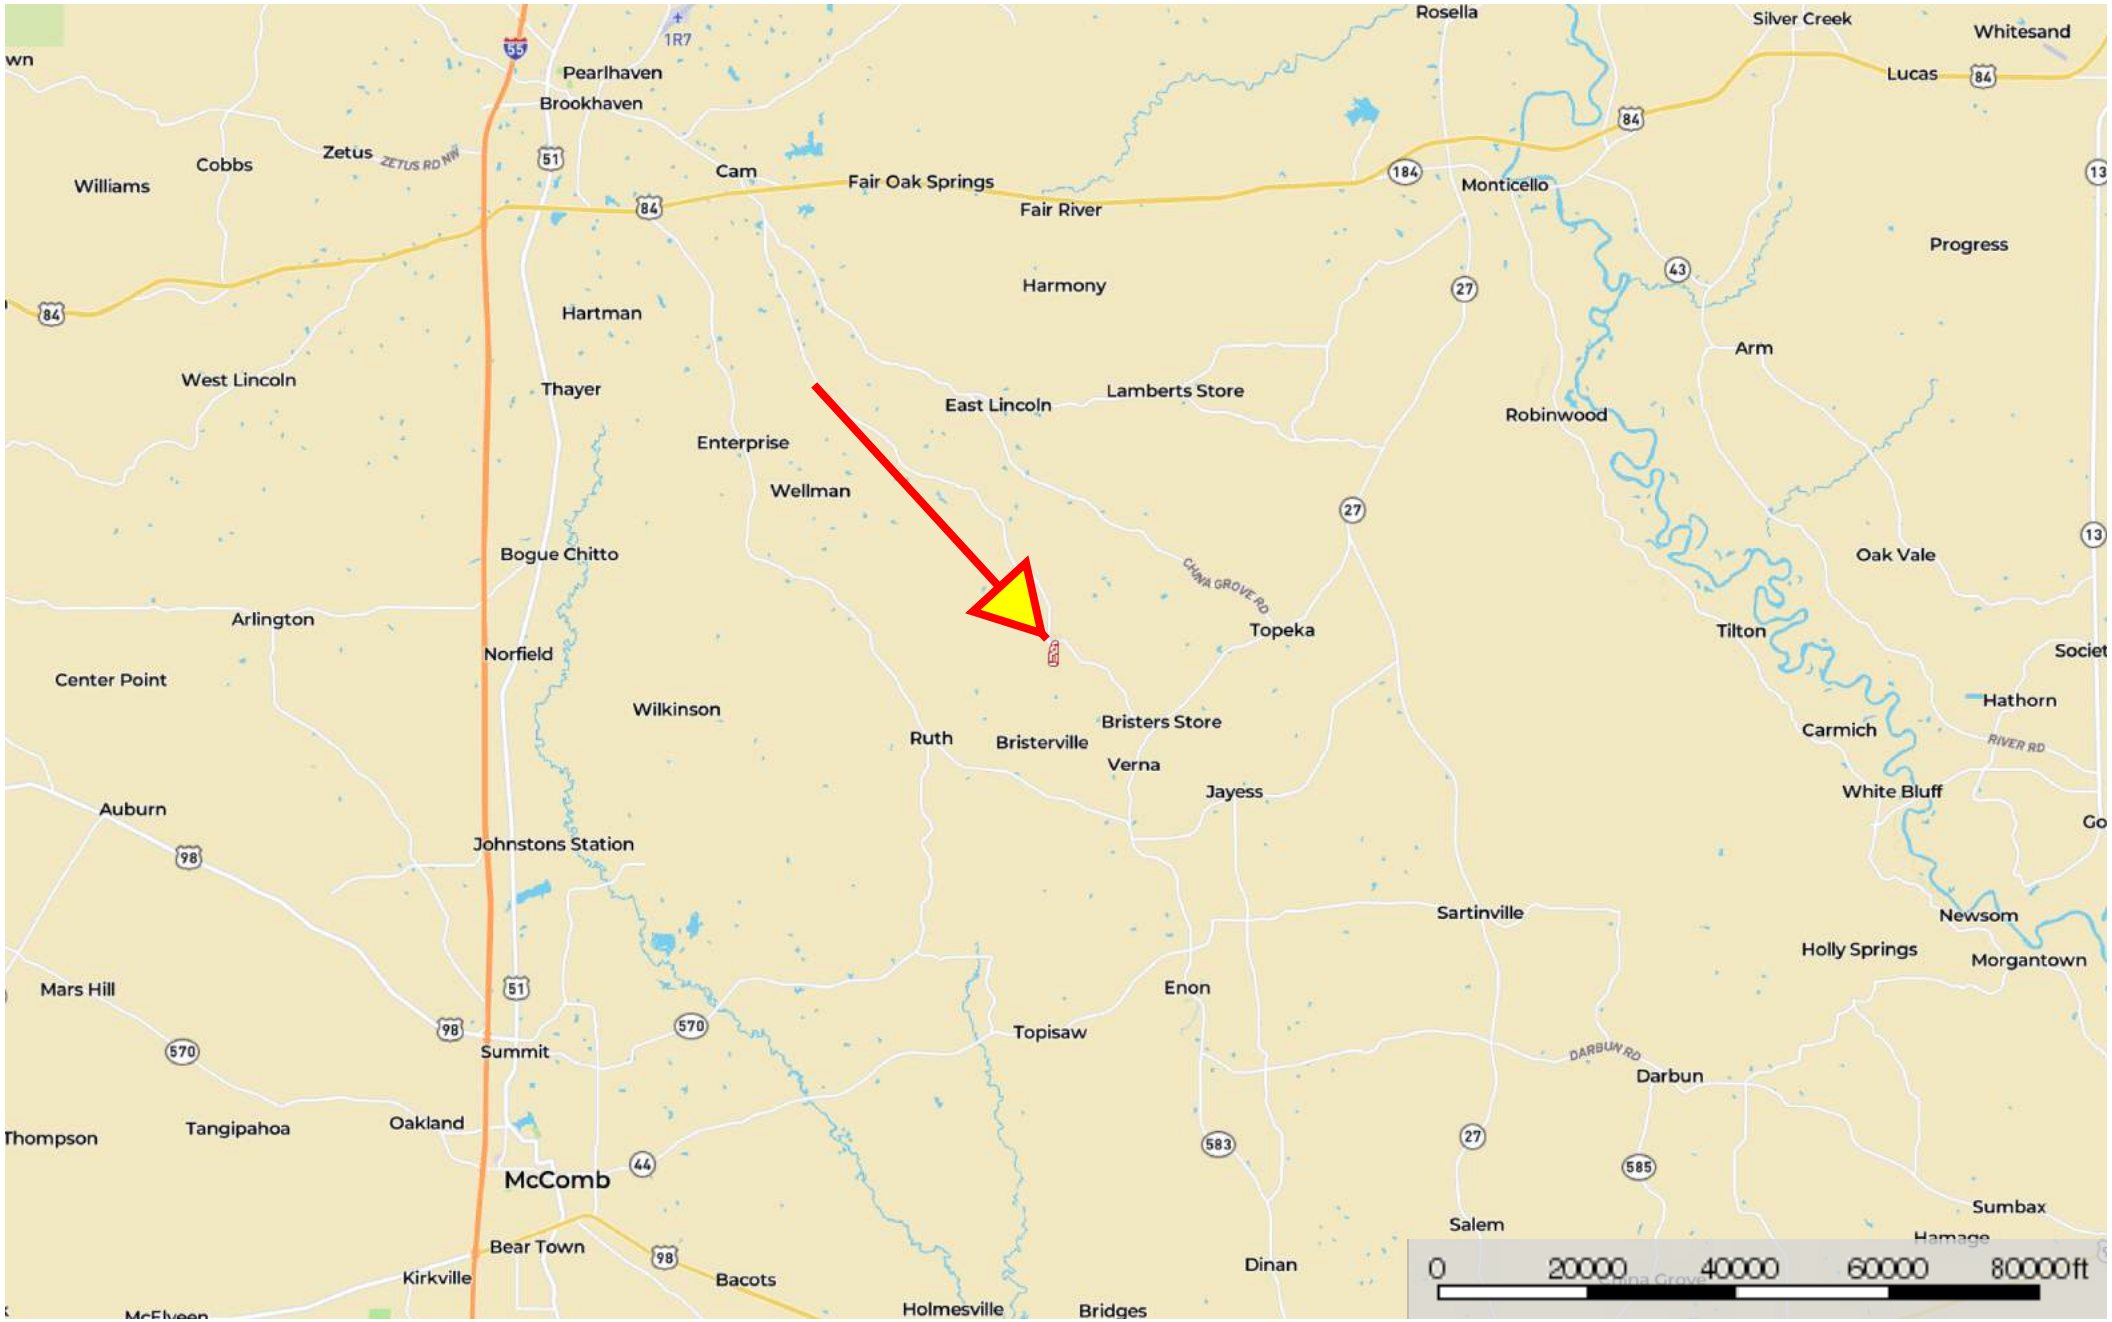

SCH - 2870 Mallalieu Drive (Ruth, MS)

Lincoln County, Mississippi, 32.2 AC +/-

 Boundary

 Boundary

 Boundary

SCH - 2870 Mallalieu Drive

Lincoln County, Mississippi, 26.46 AC +/-

Boundary