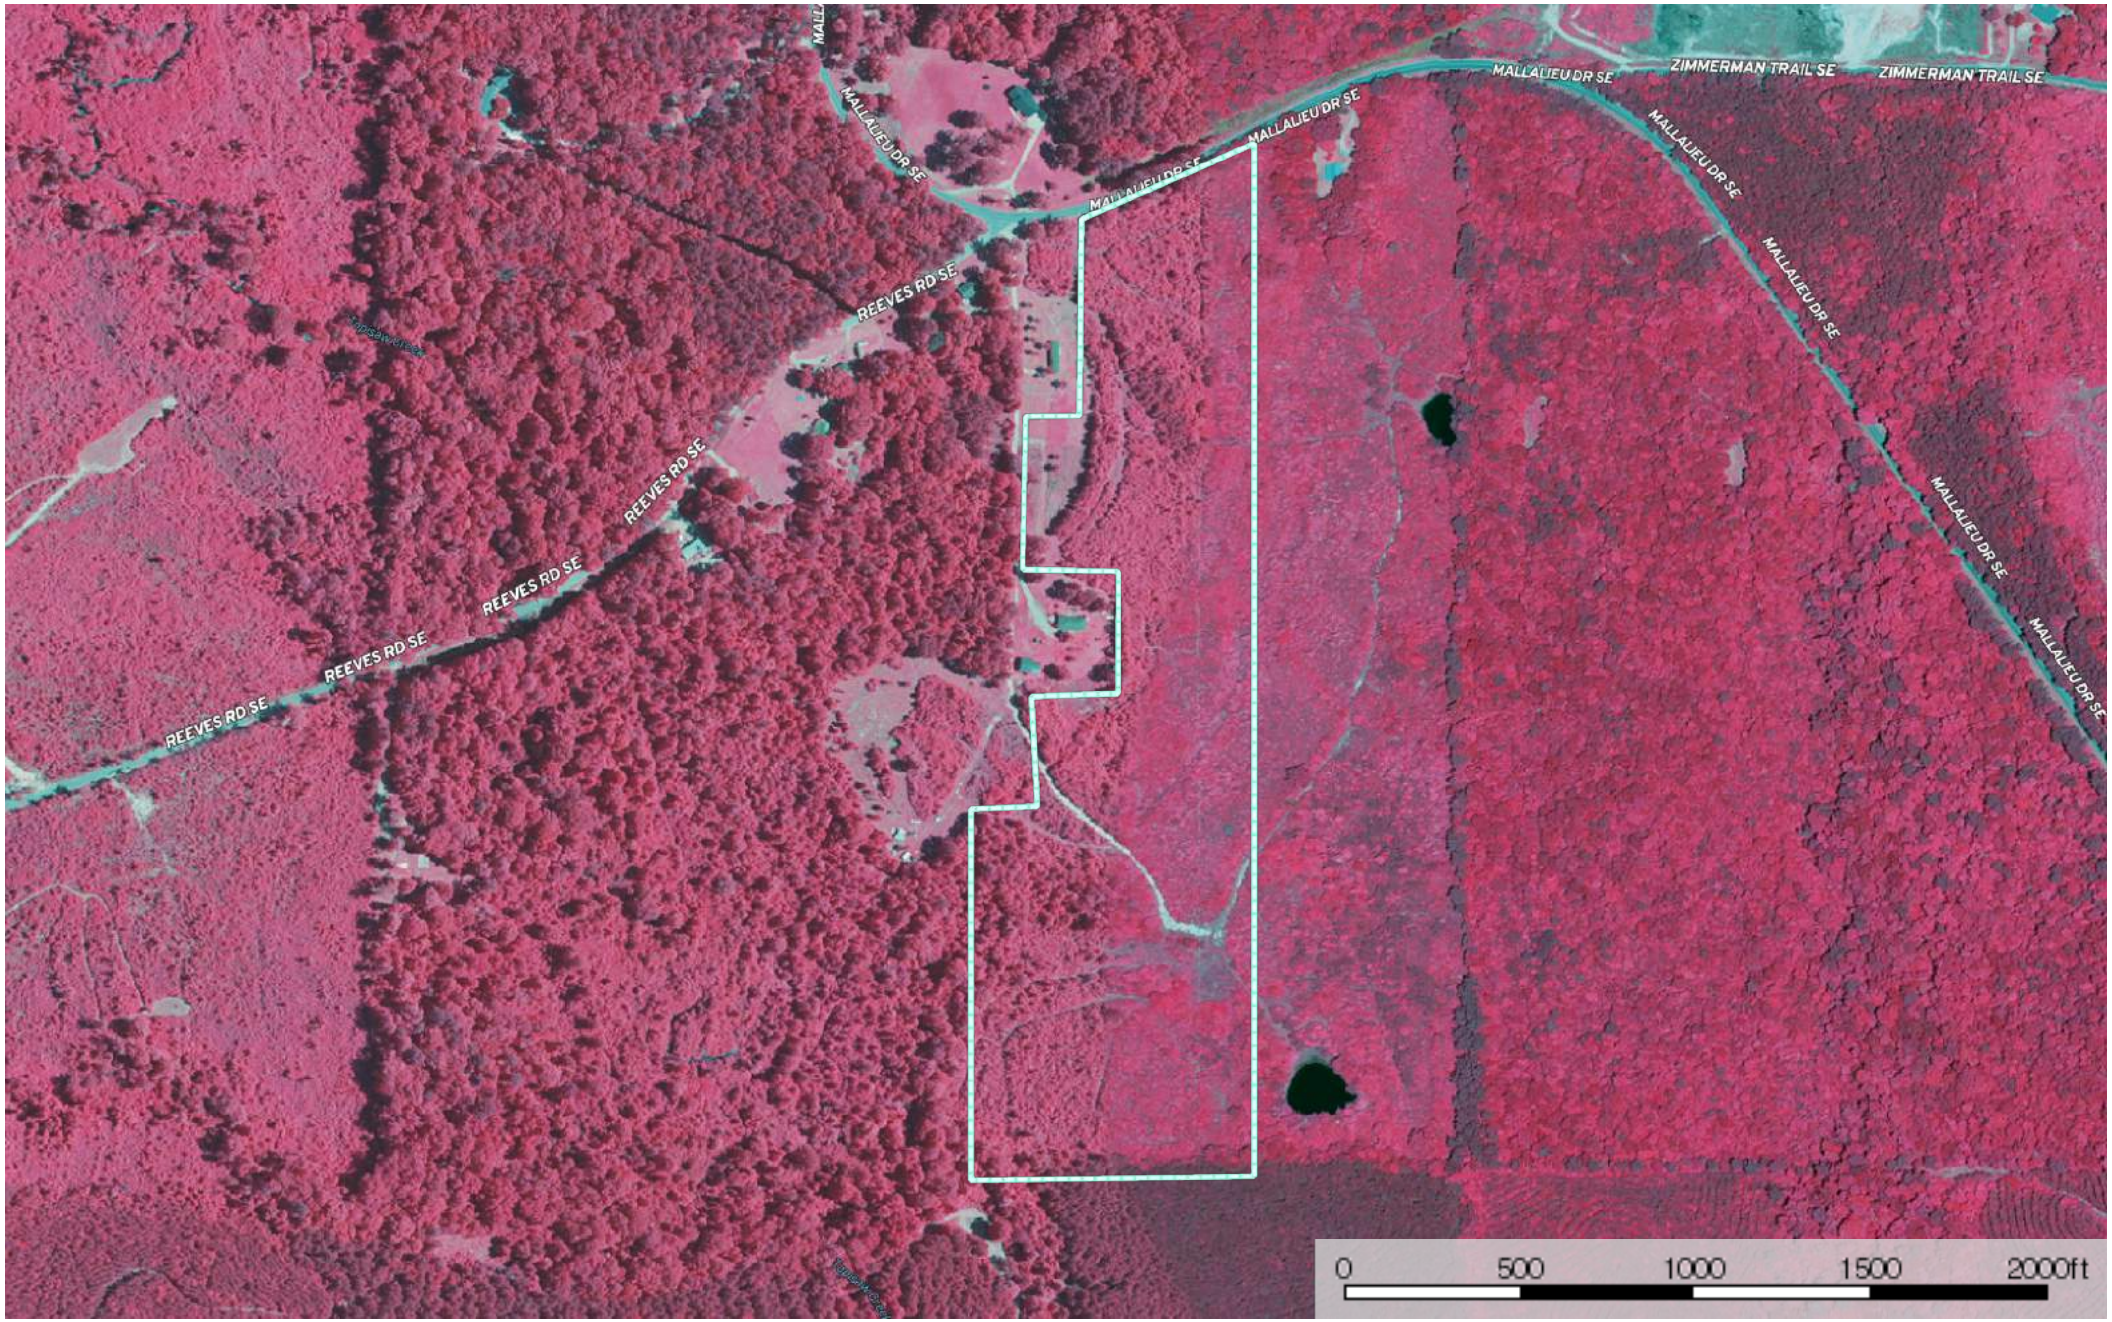

SCH - 2870 Mallalieu Drive (Ruth, MS)

Lincoln County, Mississippi, 32.2 AC +/-

 Boundary

 Boundary

 Boundary

SCH - 2870 Mallalieu Drive

Lincoln County, Mississippi, 26.46 AC +/-

Boundary