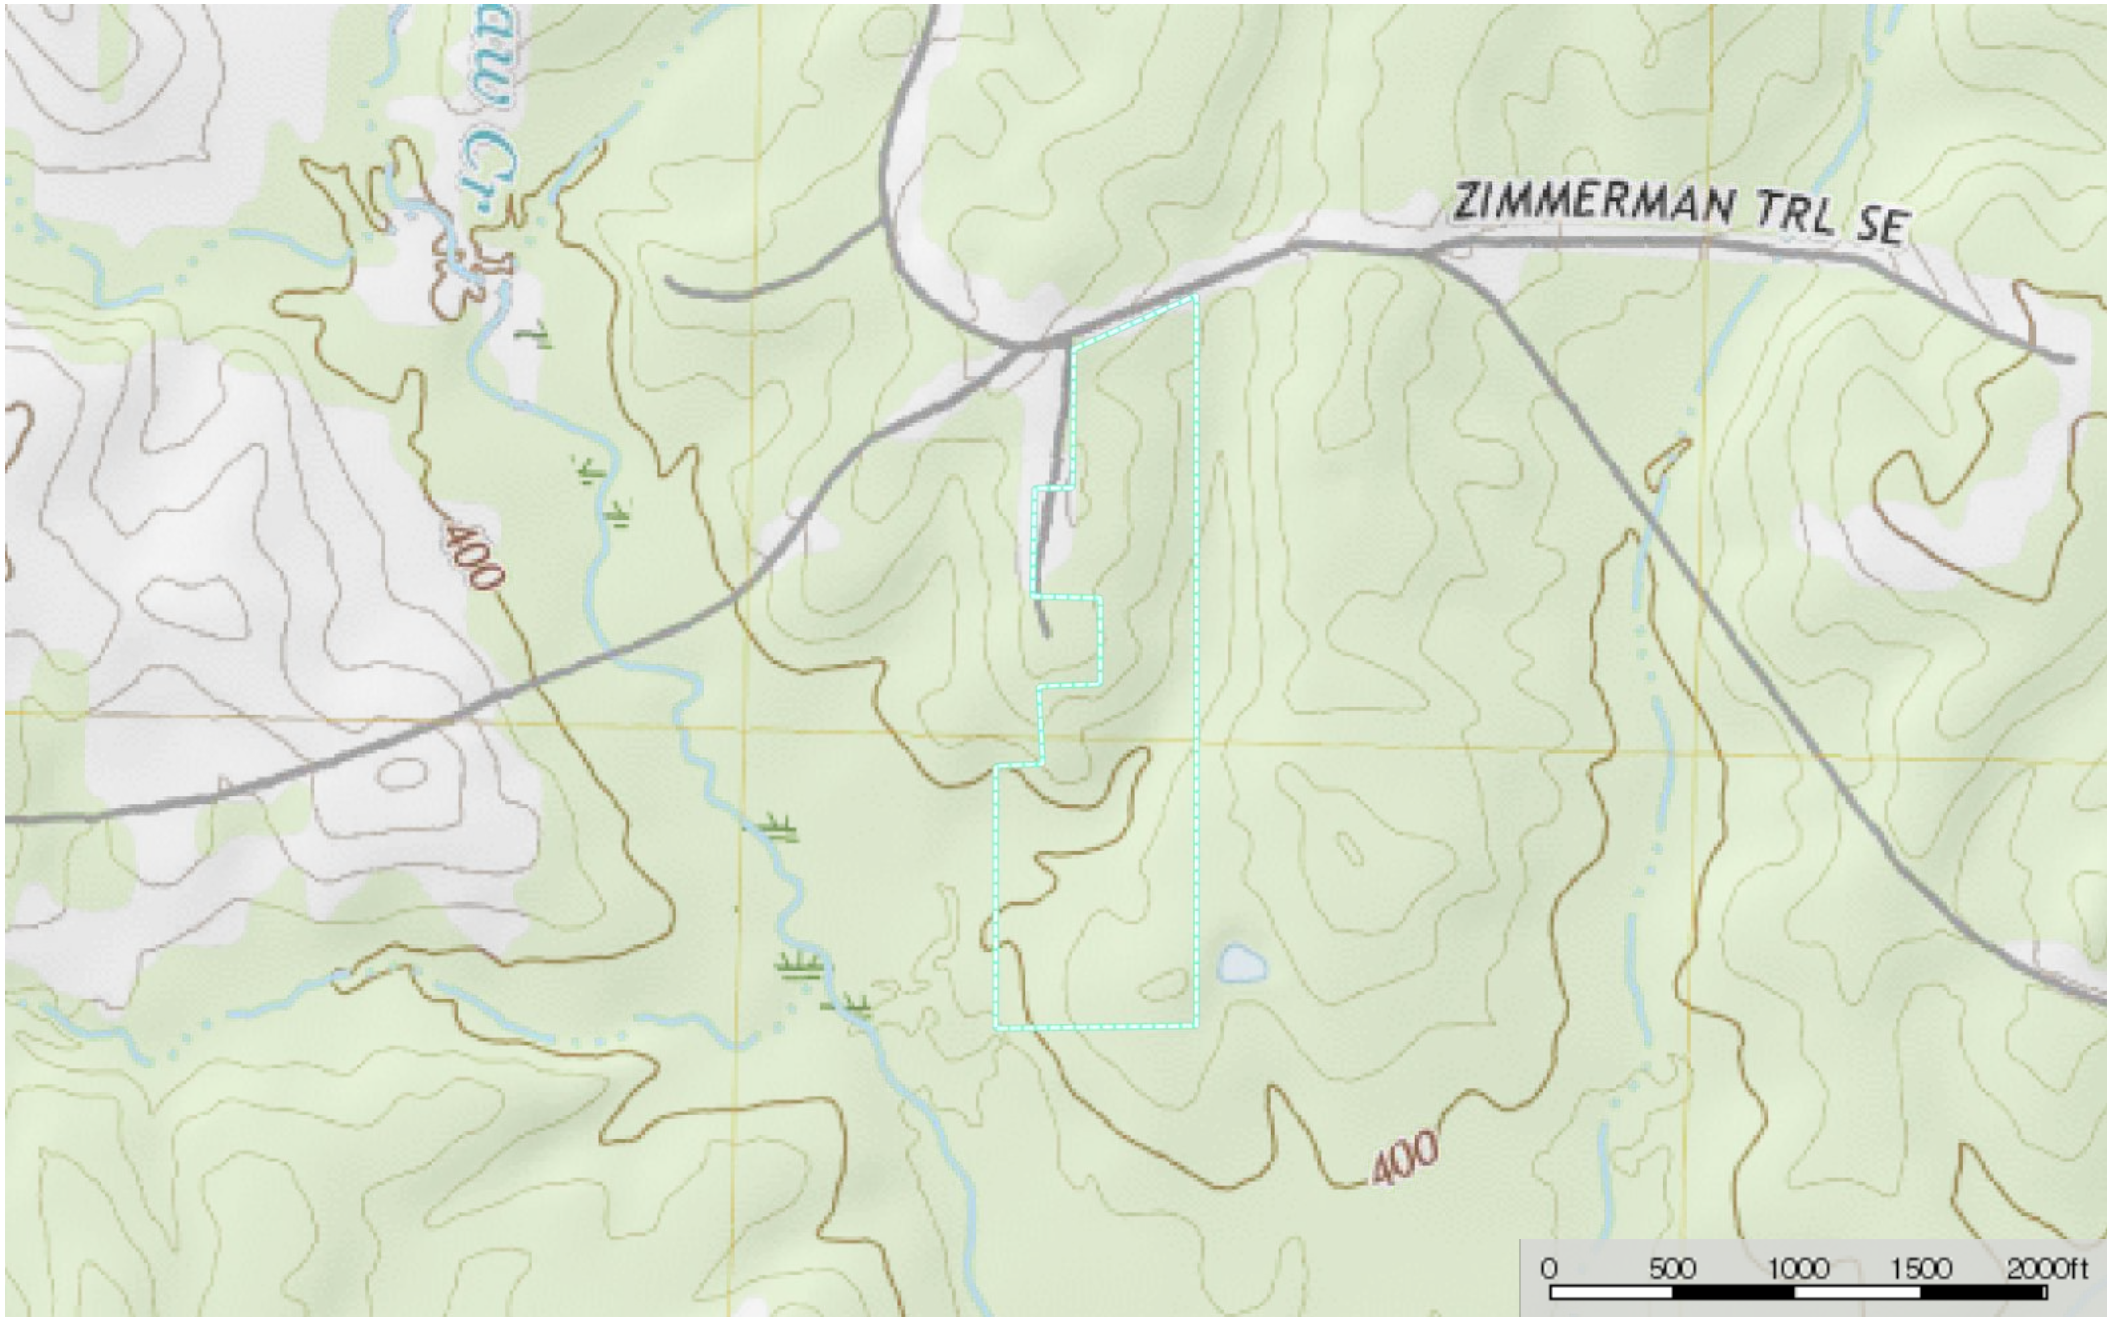

SCH - 2870 Mallalieu Drive (Ruth, MS)

Lincoln County, Mississippi, 32.2 AC +/-

 Boundary

 Boundary

 Boundary

SCH - 2870 Mallalieu Drive

Lincoln County, Mississippi, 26.46 AC +/-

Boundary