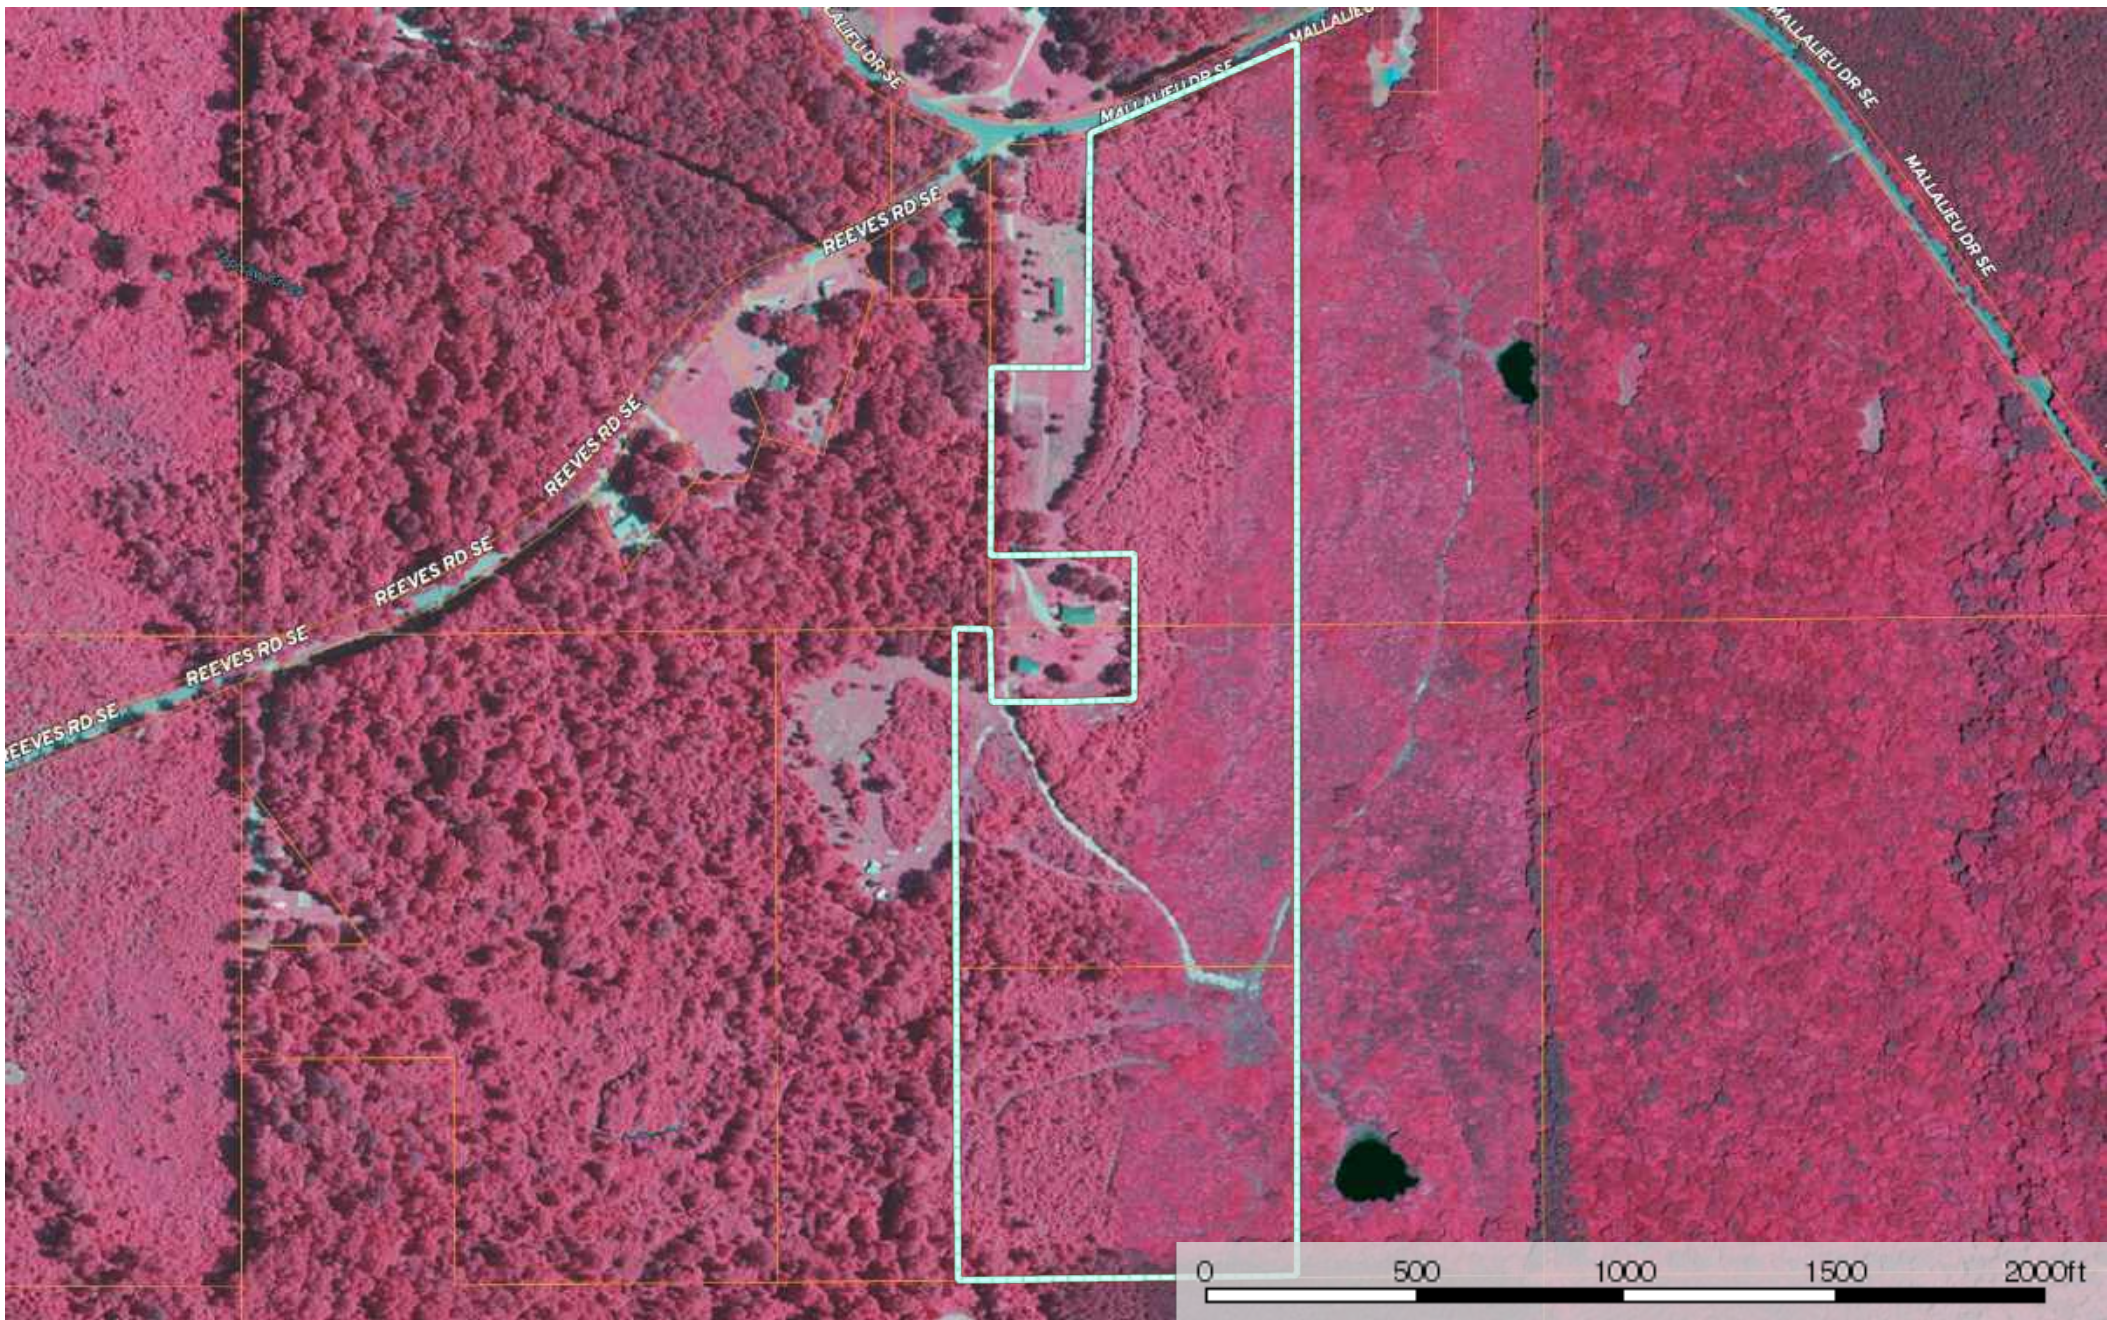

# SCH - 2870 Mallalieu Drive (Ruth, MS)

Lincoln County, Mississippi, 32.2 AC +/-

 Boundary

# SCH - 2870 Mallalieu Drive (Ruth, MS)

Lincoln County, Mississippi, 32.2 AC +/-

 Boundary

**SCH - 2870 Mallalieu Drive (Ruth, MS)**  
Lincoln County, Mississippi, 32.2 AC +/-

Boundary