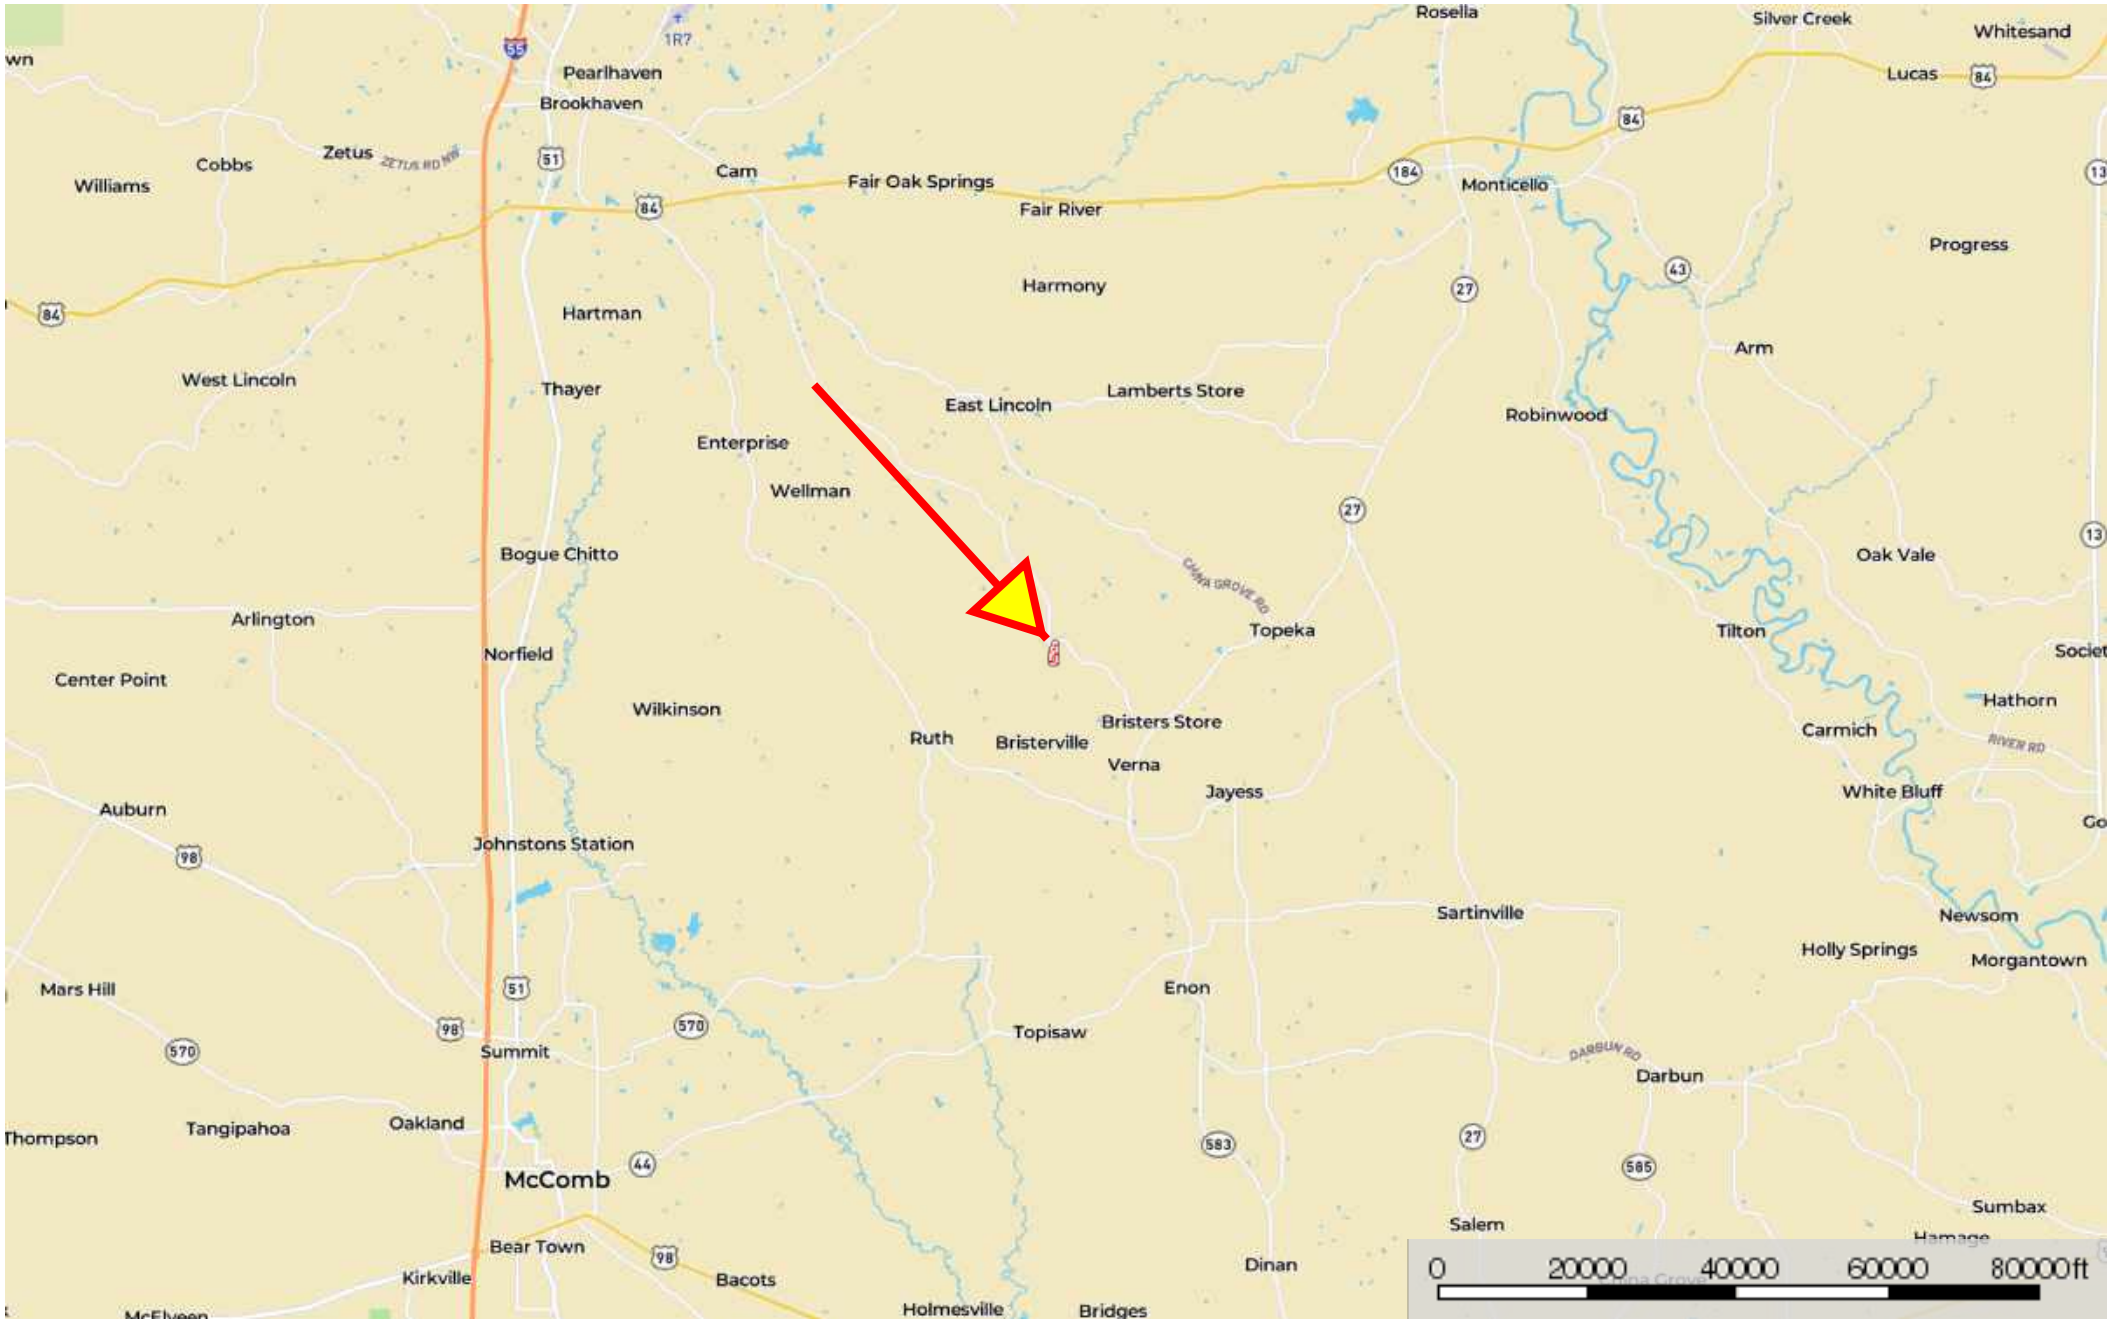

# SCH - 2870 Mallalieu Drive (Ruth, MS)

Lincoln County, Mississippi, 32.2 AC +/-

 Boundary

# SCH - 2870 Mallalieu Drive (Ruth, MS)

Lincoln County, Mississippi, 32.2 AC +/-

 Boundary

**SCH - 2870 Mallalieu Drive (Ruth, MS)**  
Lincoln County, Mississippi, 32.2 AC +/-

Boundary