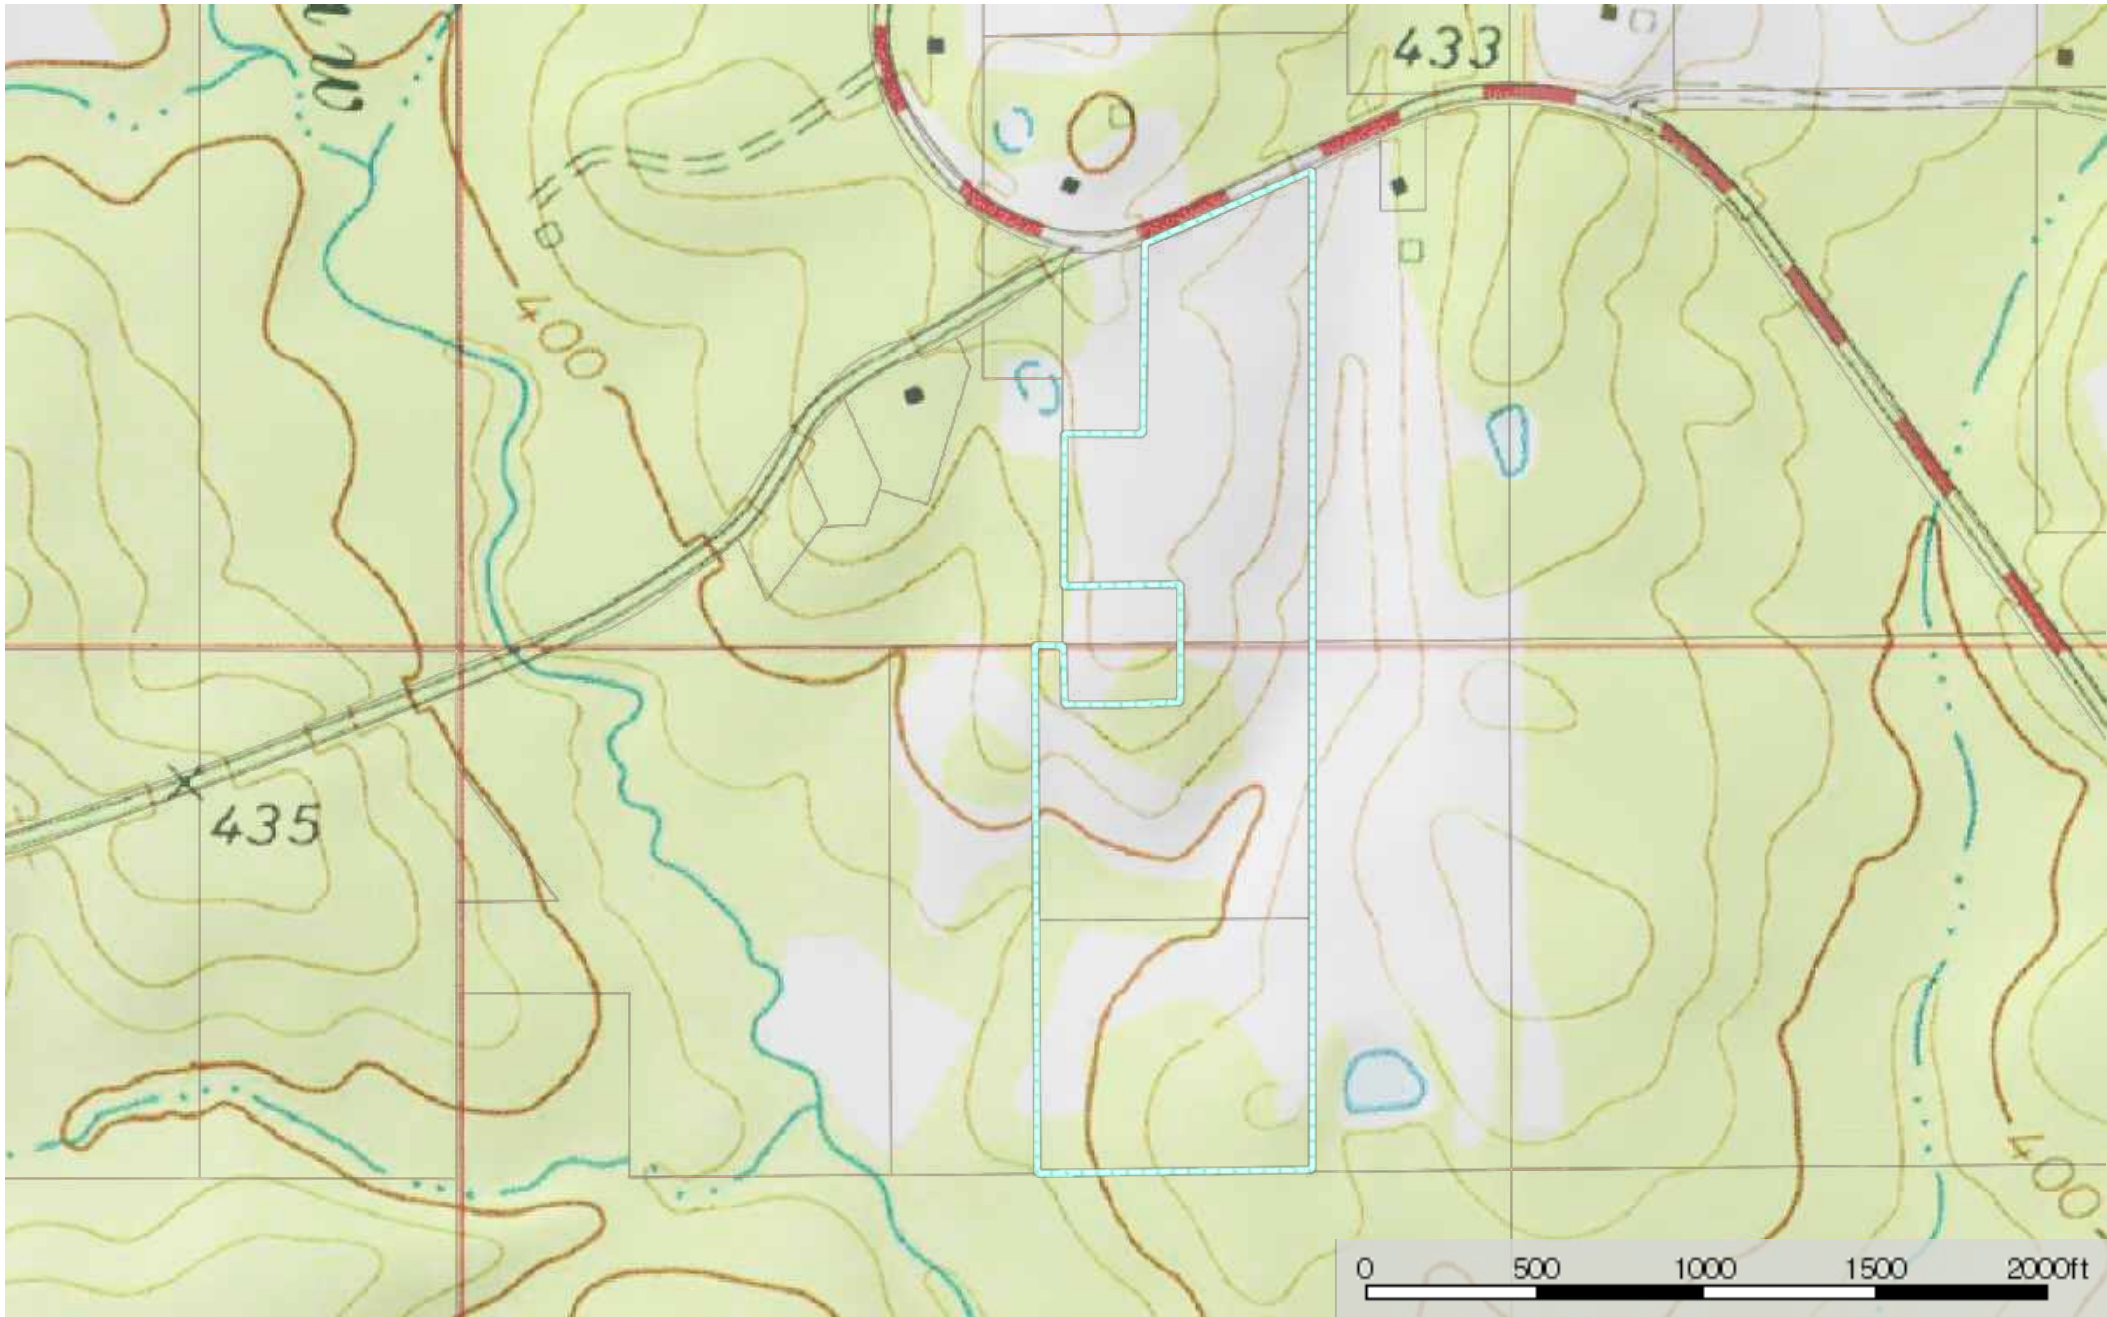

# SCH - 2870 Mallalieu Drive (Ruth, MS)

Lincoln County, Mississippi, 32.2 AC +/-

 Boundary

# SCH - 2870 Mallalieu Drive (Ruth, MS)

Lincoln County, Mississippi, 32.2 AC +/-

 Boundary

**SCH - 2870 Mallalieu Drive (Ruth, MS)**  
Lincoln County, Mississippi, 32.2 AC +/-

Boundary