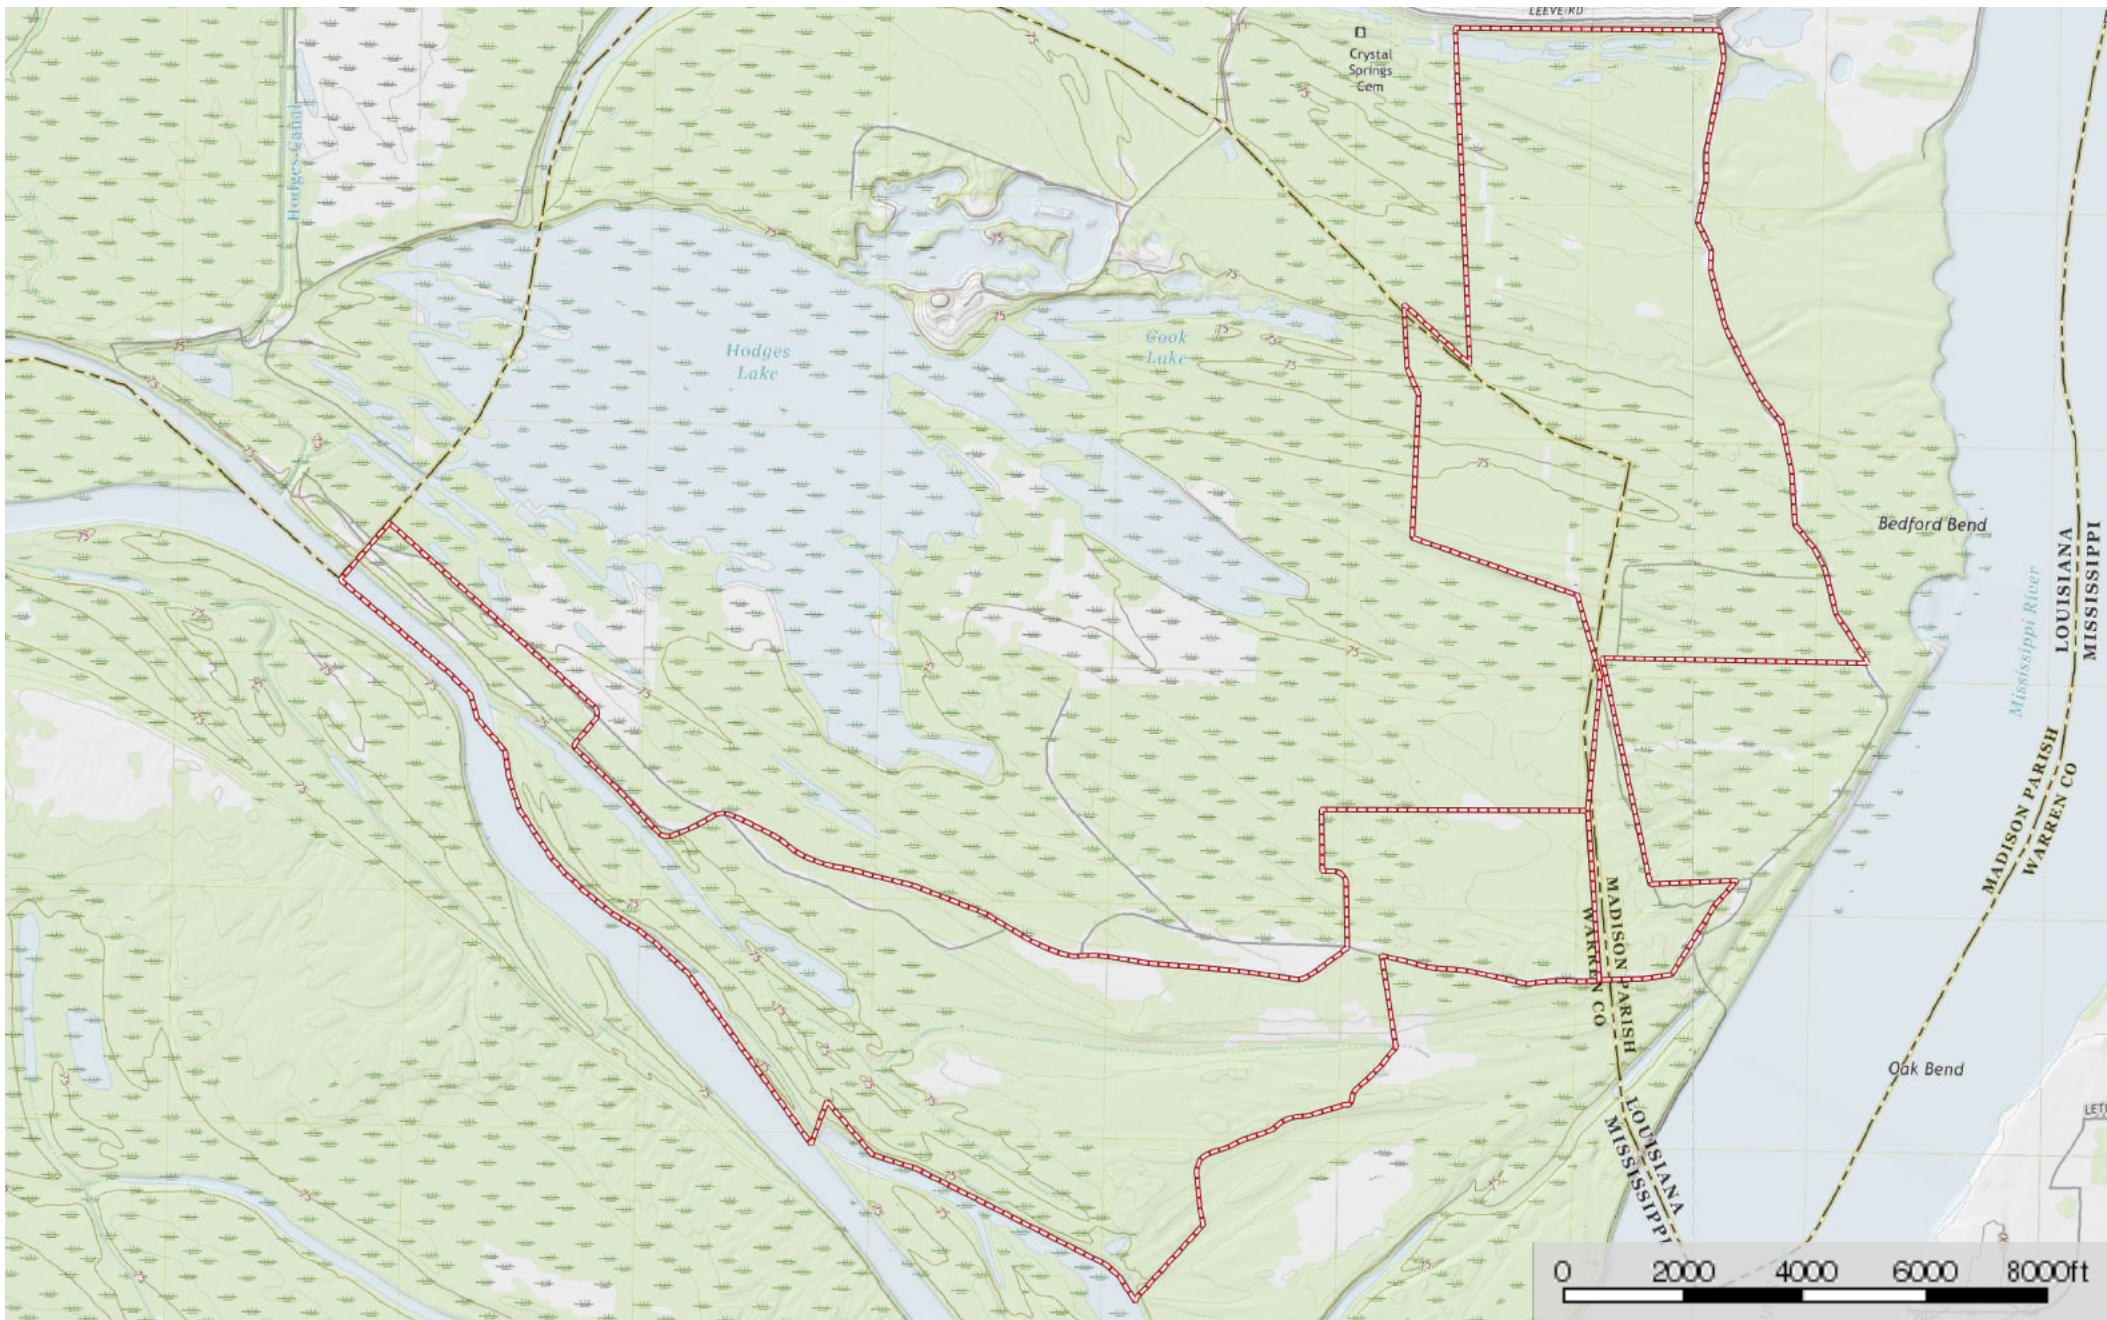

sp diamond island land membership

Madison Parish, Louisiana, 2176 AC +/-

Boundary

sp diamond island land membership

Madison Parish, Louisiana, 2176 AC +/-

 Boundary

sp diamond island land membership

Madison Parish, Louisiana, 2176 AC +/-

sp diamond island land membership

Madison Parish, Louisiana, 2176 AC +/-

 Boundary

sp diamond island land membership

Madison Parish, Louisiana, 2176 AC +/-

 Boundary