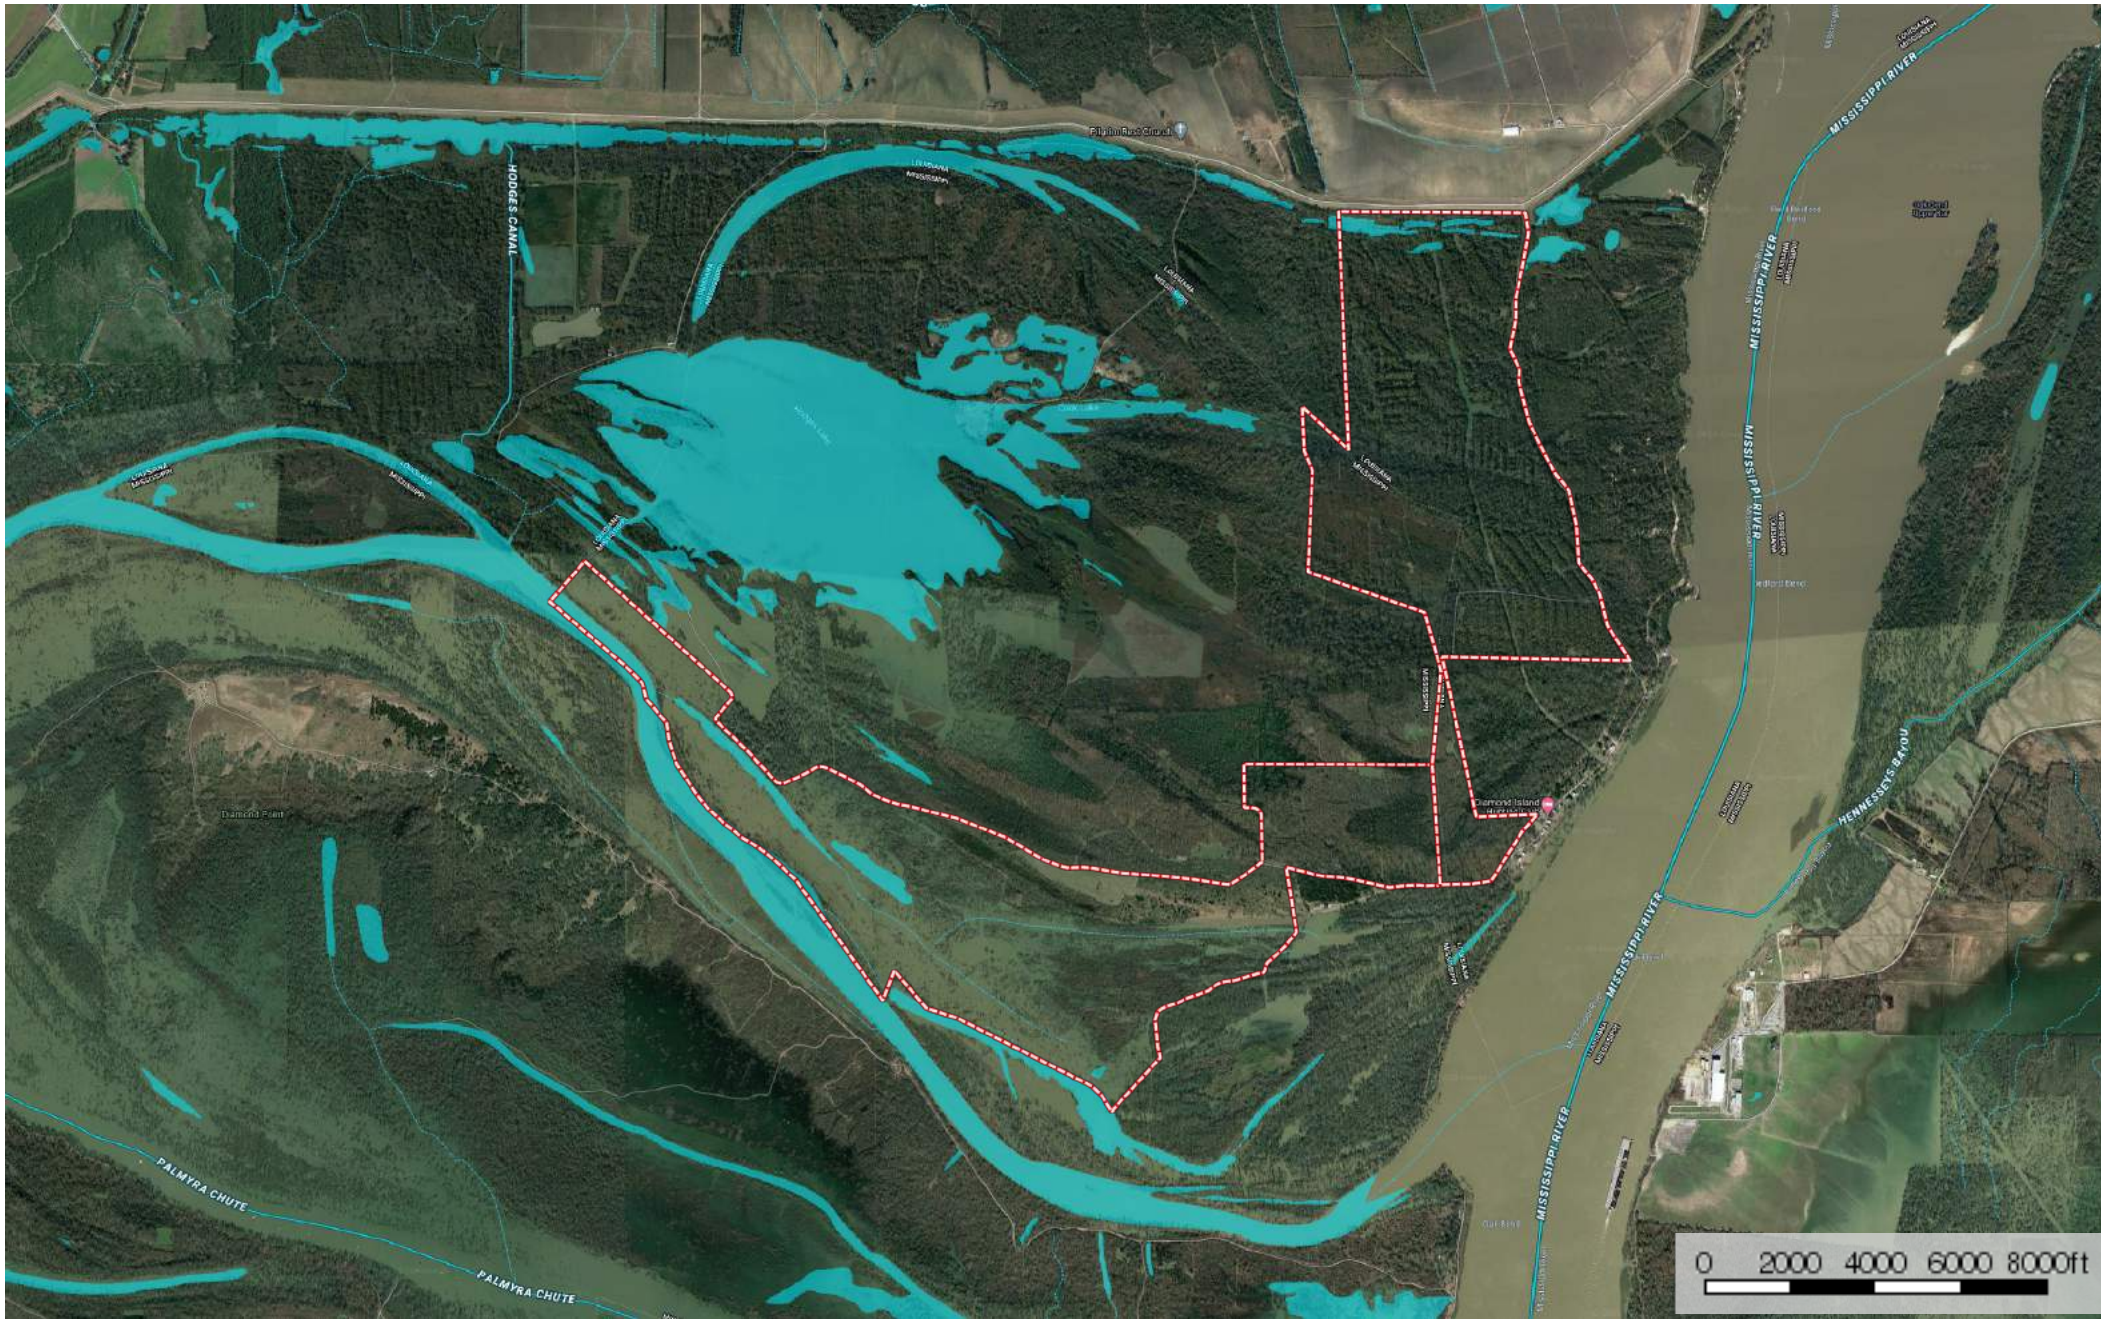

sp diamond island land membership

Madison Parish, Louisiana, 2176 AC +/-

Boundary

sp diamond island land membership

Madison Parish, Louisiana, 2176 AC +/-

 Boundary

sp diamond island land membership

Madison Parish, Louisiana, 2176 AC +/-

sp diamond island land membership

Madison Parish, Louisiana, 2176 AC +/-

 Boundary

sp diamond island land membership

Madison Parish, Louisiana, 2176 AC +/-

 Boundary