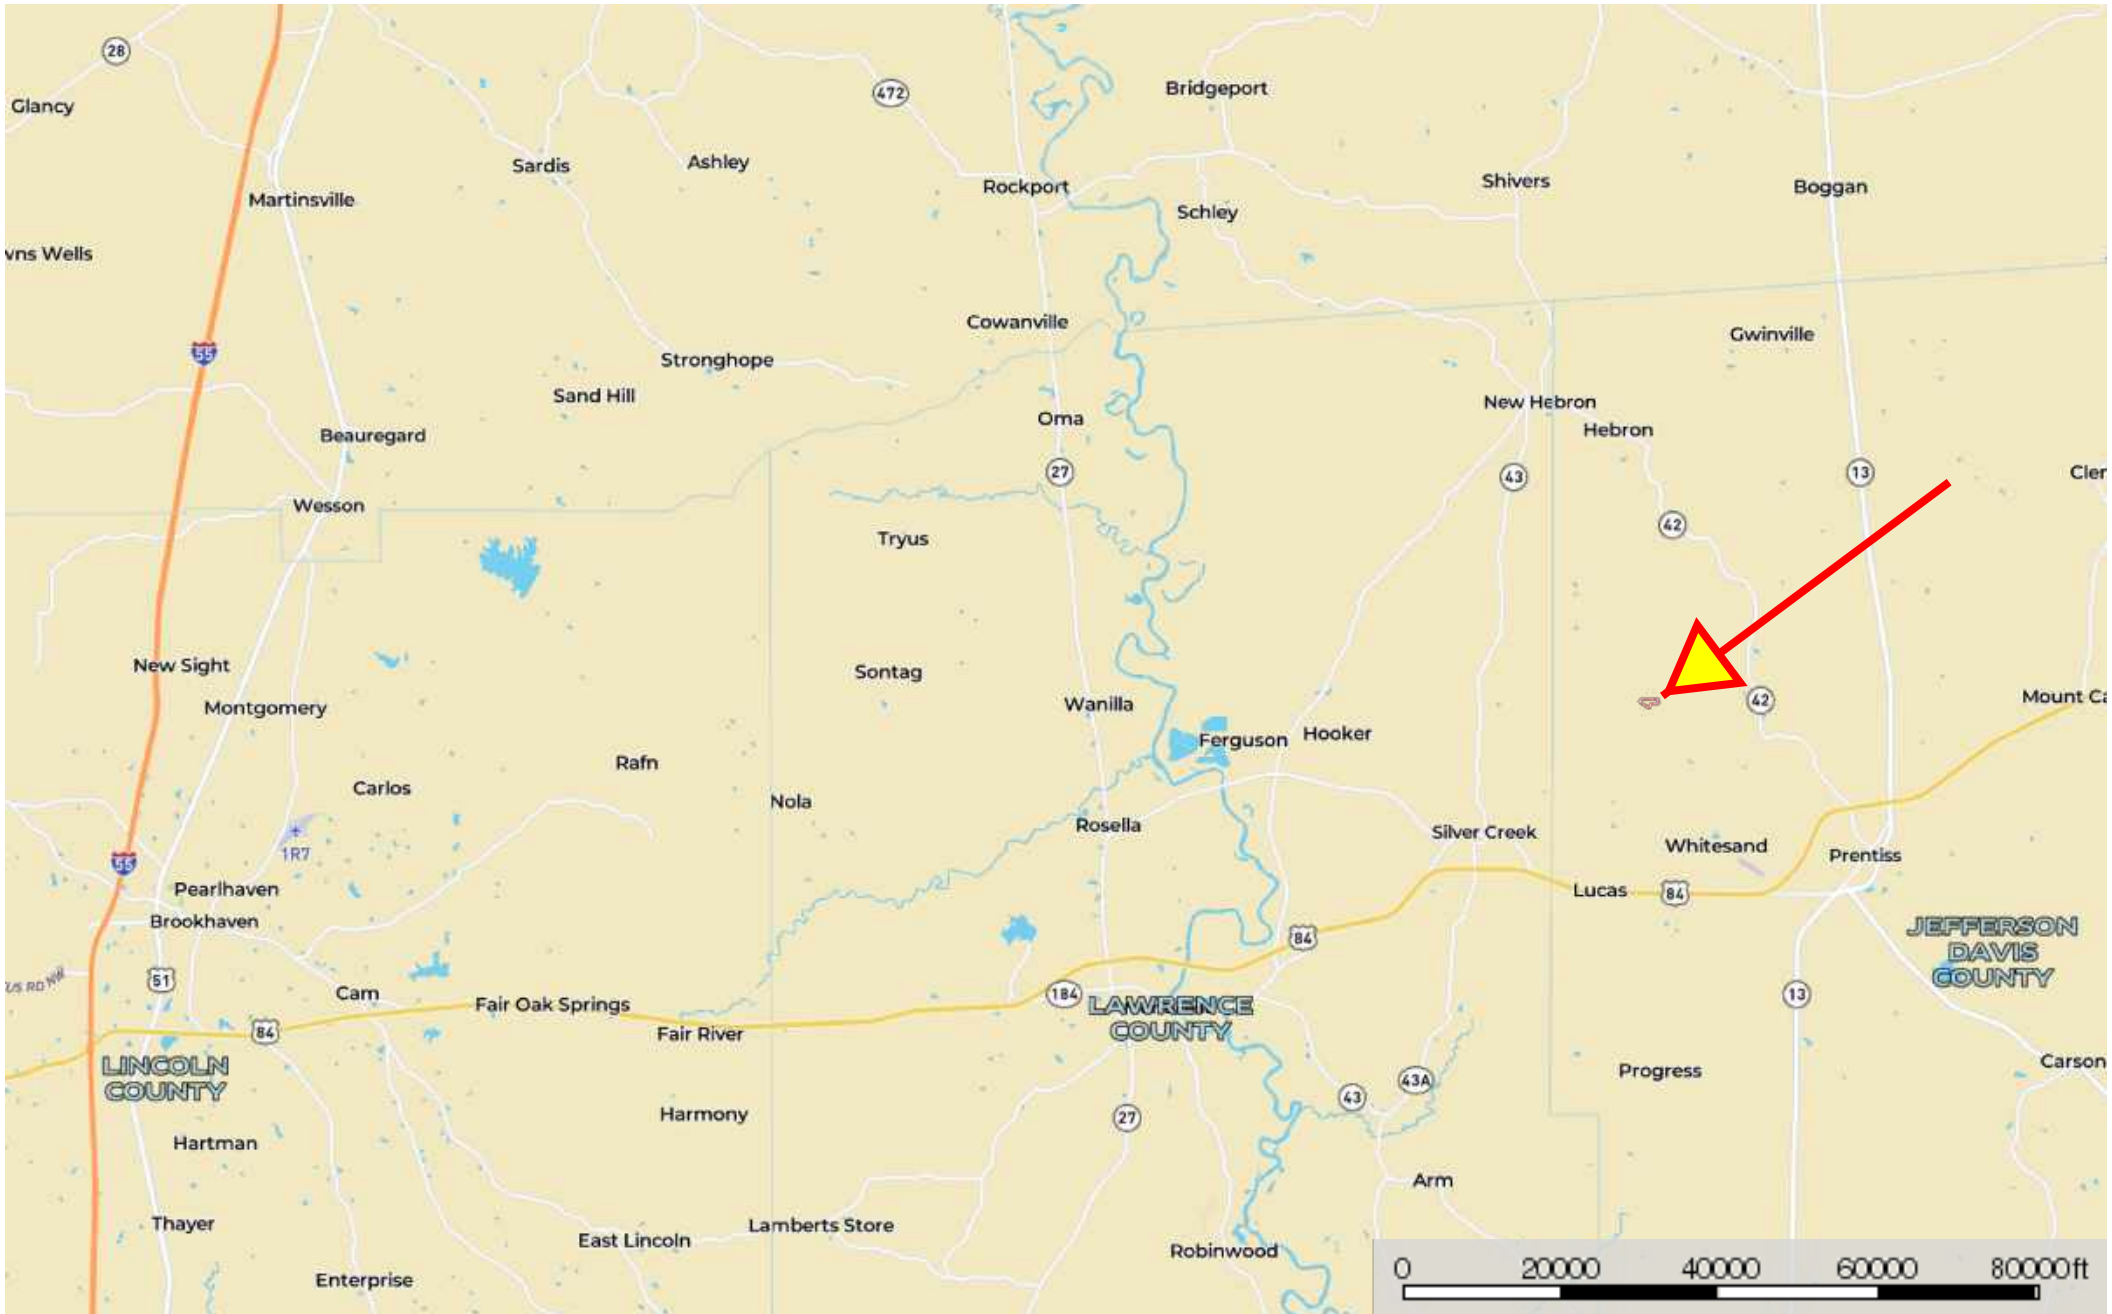

KB Jeff Davis 67

Jefferson Davis County, Mississippi, 67 AC +/-

 Boundary

 Boundary

- Boundary
- 100 Year Floodplain
- 500 Year Floodplain
- Floodway
- Special
- Unmapped/ Not Included
- Stream, Intermittent
- River/Creek
- Water Body

 Boundary