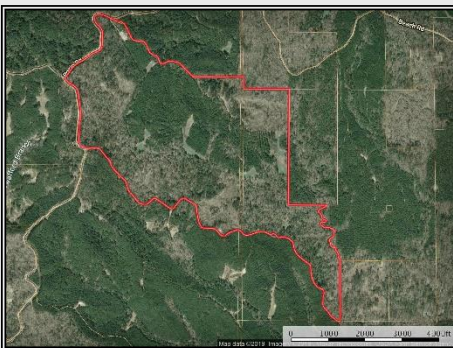

$1,100,000

402 Acres
MLS #133916
UC #23042-33917