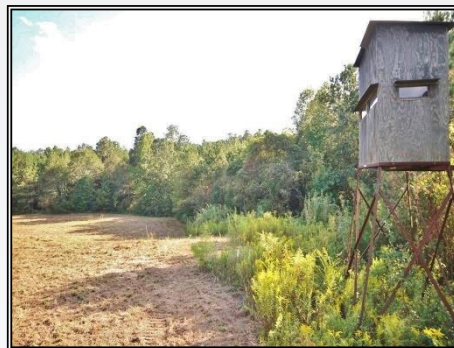

$1,100,000

402 Acres
MLS #133916
UC #23042-33917