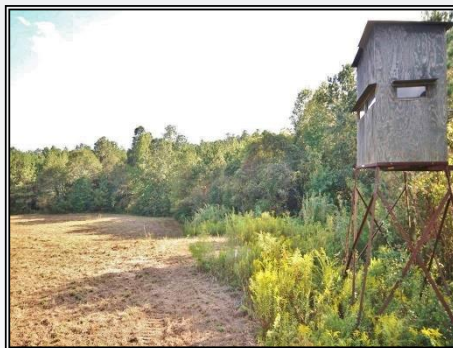

$1,185,000

402 Acres
MLS #133916
UC #23042-33917