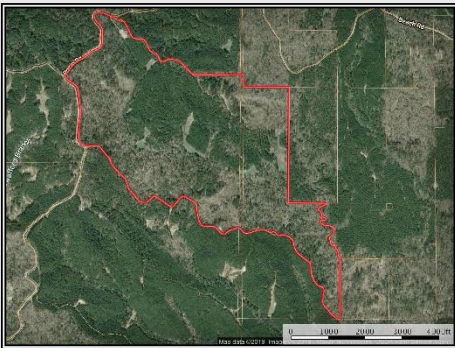

# SOUTHERN STATES REALTY

Turnkey hunting tract with camp for sale with great timber in Adams County, MS. Bayou Bucks is a 402 acre tract located just east of Natchez, MS on the Adams/Franklin County line. This area is known for its great deer and turkey hunting. This area is mostly composed of large landowners who are all specially managing for older age class deer. The recent trail cam pictures show there are lots of 120"- 140" deer living on the tract right now. The camps on the tract consist of 4cabins with an outdoor firepit, storage barns and a deer processing area. The camp has one central building for cooking and hanging out. There are 2 individual cabins each with 1bed and 1 bath. There is a large bunk room with its own bathroom and laundry. The tract is loaded with mature pine and hardwood timber with some clear-cut areas specifically designed for deer bedding areas. There are 10+ food plots with box stands and feeders. The plots are planted and ready to go for this season. Just load your gun and come hunt, this place is ready!

## Roxie Road, Roxie

31.483094, -91.163986 GPS