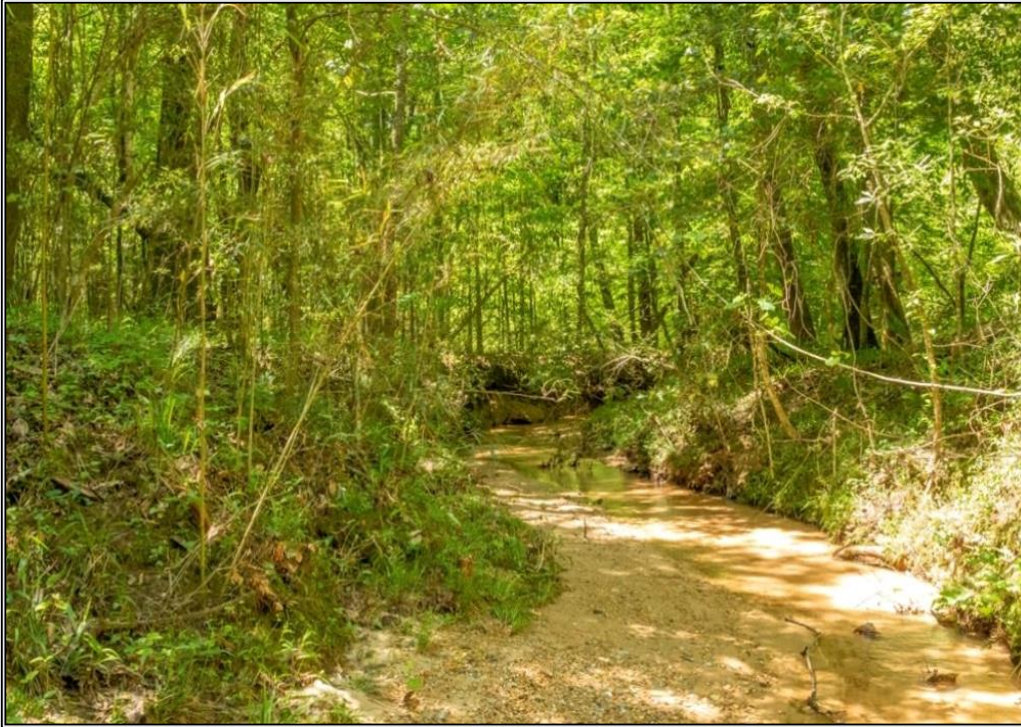

Slade Priest

sladepriest1@gmail.com

Office: (601) 250-0017

Cell: (601) 888-0094

SouthernStatesRealty.com

REALTREE
UNITED COUNTRY
HUNTING PROPERTIES

**SOUTHERN
STATES REALTY**

Acreage for sale in East Feliciana Parish, LA near Baton Rouge. 23 acres of gorgeous rolling hills and big, beautiful timber are just some of the great features of this property. This tract would make a great homesite or campsite. The property is in a great location; the commute to Baton Rouge is less than an hour and it is close to the nearby towns of Clinton and St. Francisville. You can enjoy the quiet country life while being near a town. This property is in a great family friendly area and will be a great place for a beautiful home. It has a good flowing creek on the back side of the property that is a great for recreational activity. The giant hardwoods and planted pines on the place provide a great investment opportunity. If you are looking for a perfect homesite while being able to hunt, ride ATVs, or have livestock right behind your house, this is the place for you. This property will not last long so take advantage while you can. Call me today to set up a showing!