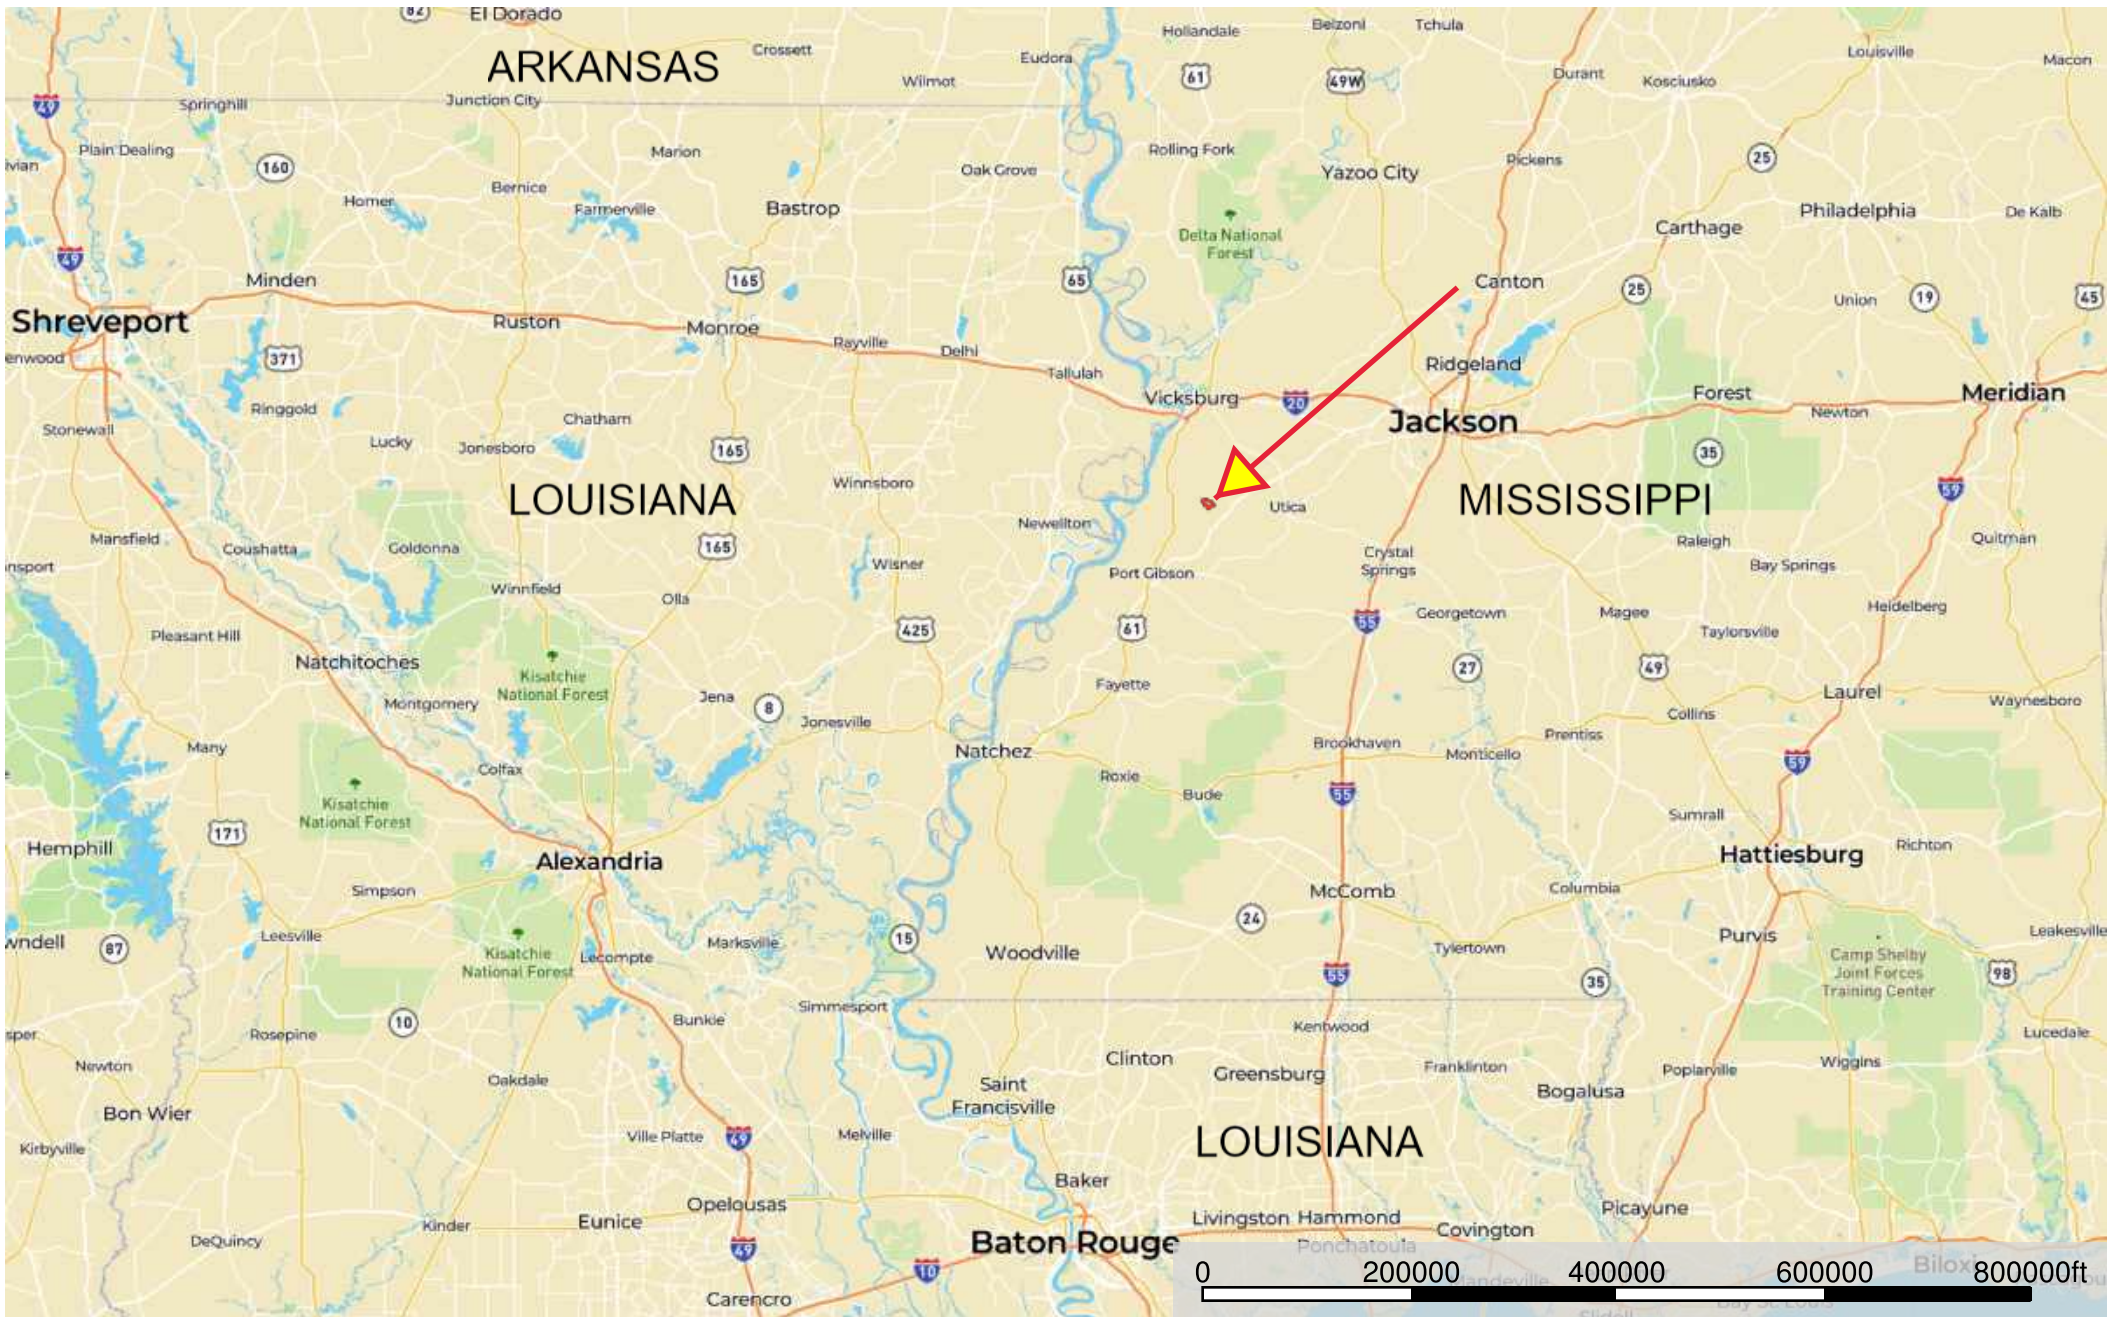

Sp Cane Lake Tract 4

Mississippi, AC +/-

 Boundary

 Boundary