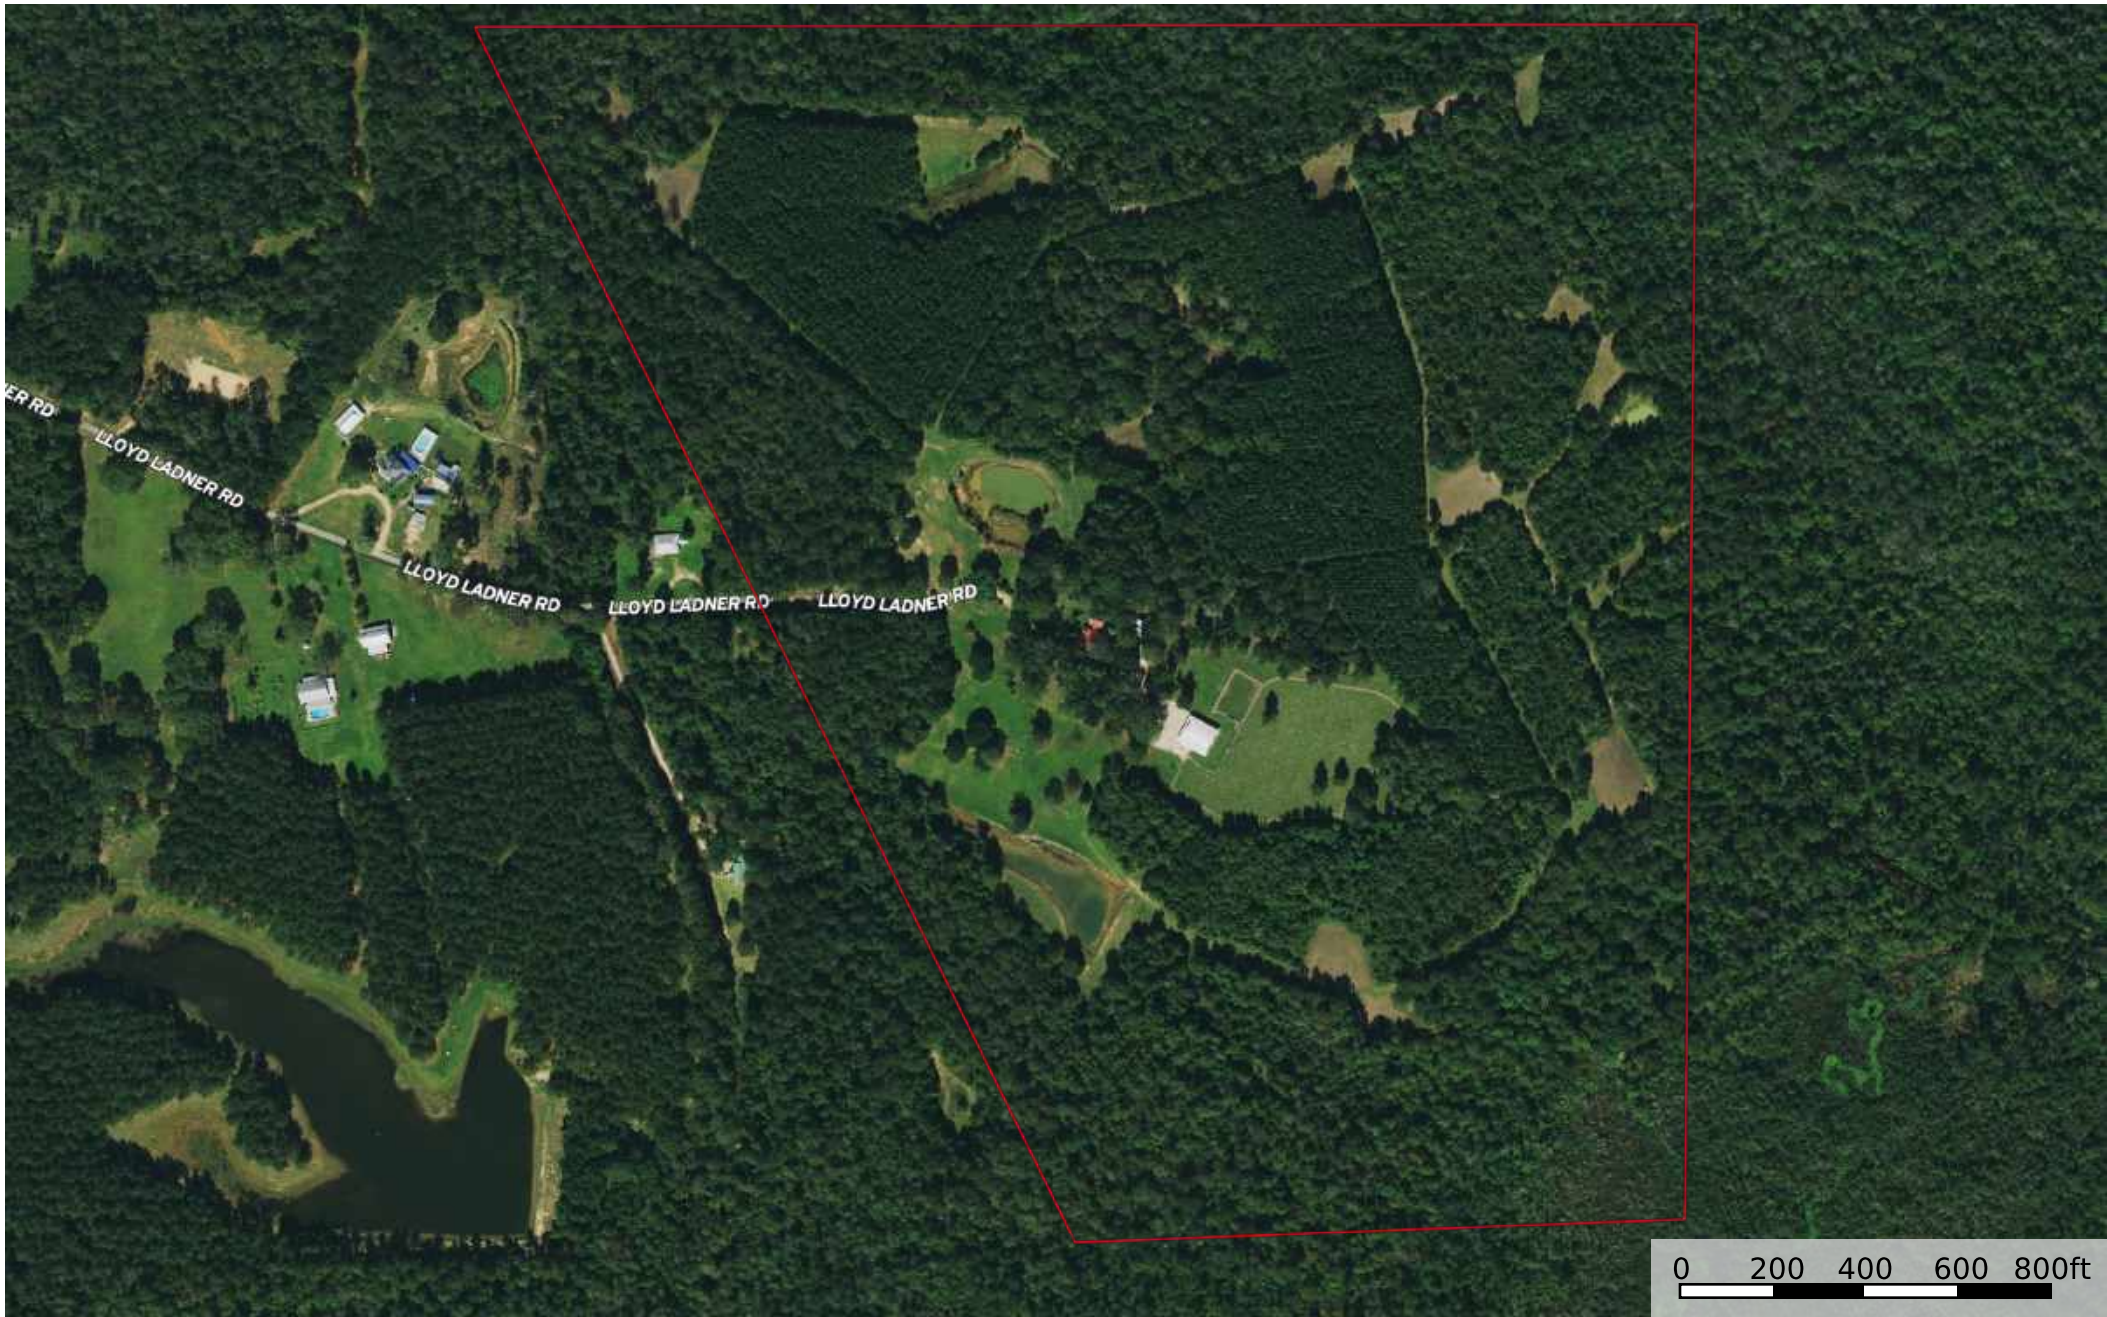

# 120 acres Loyd Ladner Road

Pearl River County, Mississippi, 120 AC +/-

# 120 acres Lloyd Ladner Road

Pearl River County, Mississippi, 120 AC +/-

- Boundary
- Forest Service
- State Land
- Fish and Wildlife
- National Park
- Other
- BLM
- Local Government
- Conservation

# 120 acres Lloyd Ladner Road

Pearl River County, Mississippi, 120 AC +/-

 Boundary