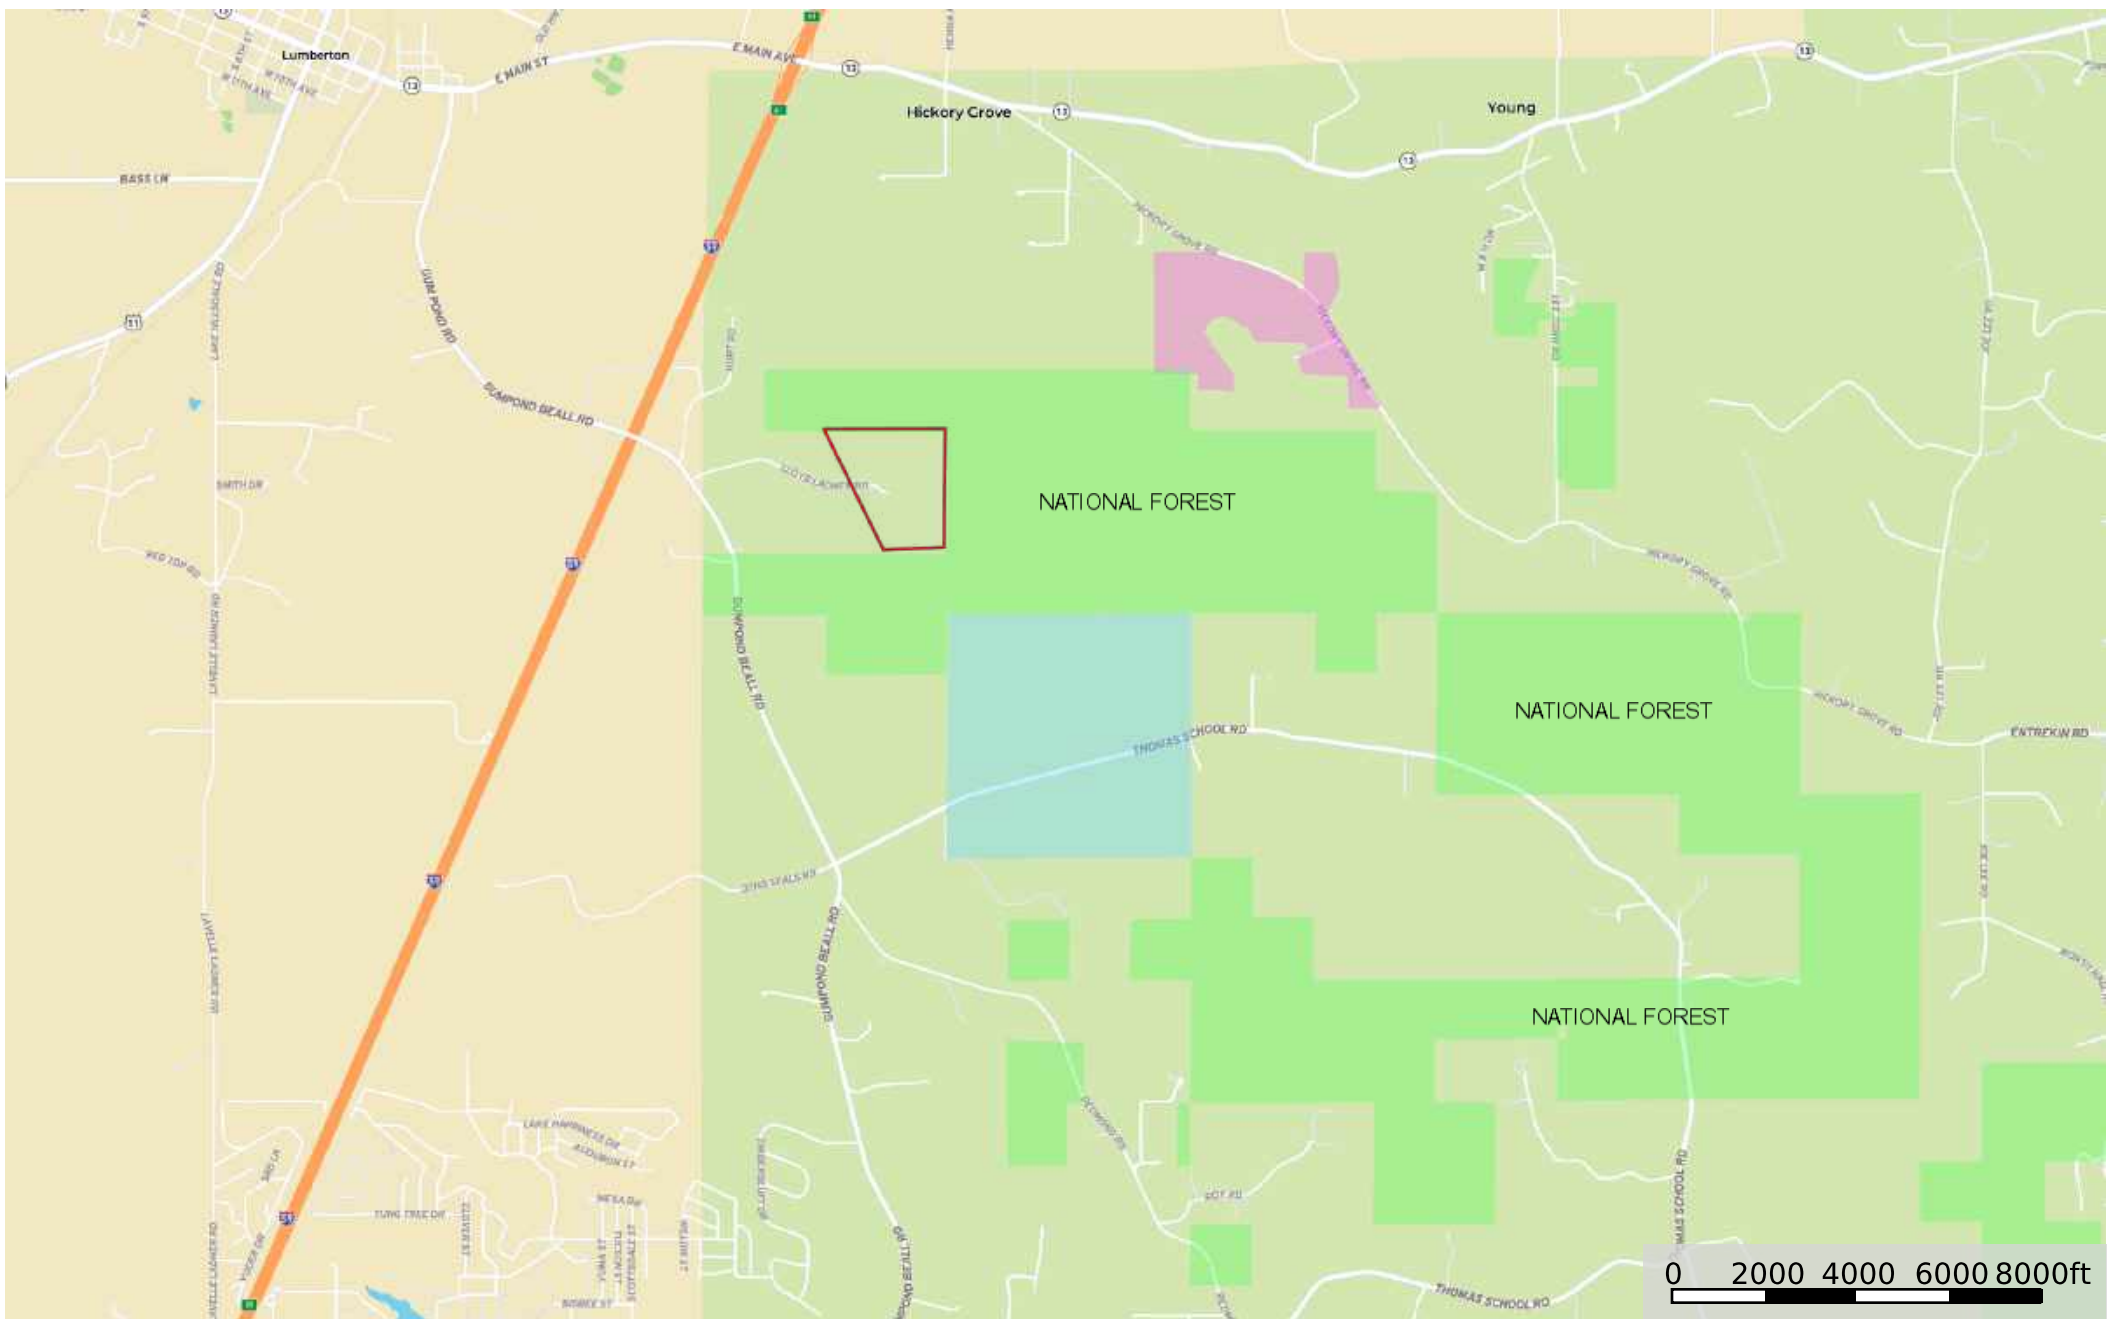

# 120 acres Loyd Ladner Road

Pearl River County, Mississippi, 120 AC +/-

# 120 acres Lloyd Ladner Road

Pearl River County, Mississippi, 120 AC +/-

- Boundary
- Forest Service
- State Land
- Fish and Wildlife
- National Park
- Other
- BLM
- Local Government
- Conservation

# 120 acres Lloyd Ladner Road

Pearl River County, Mississippi, 120 AC +/-

 Boundary