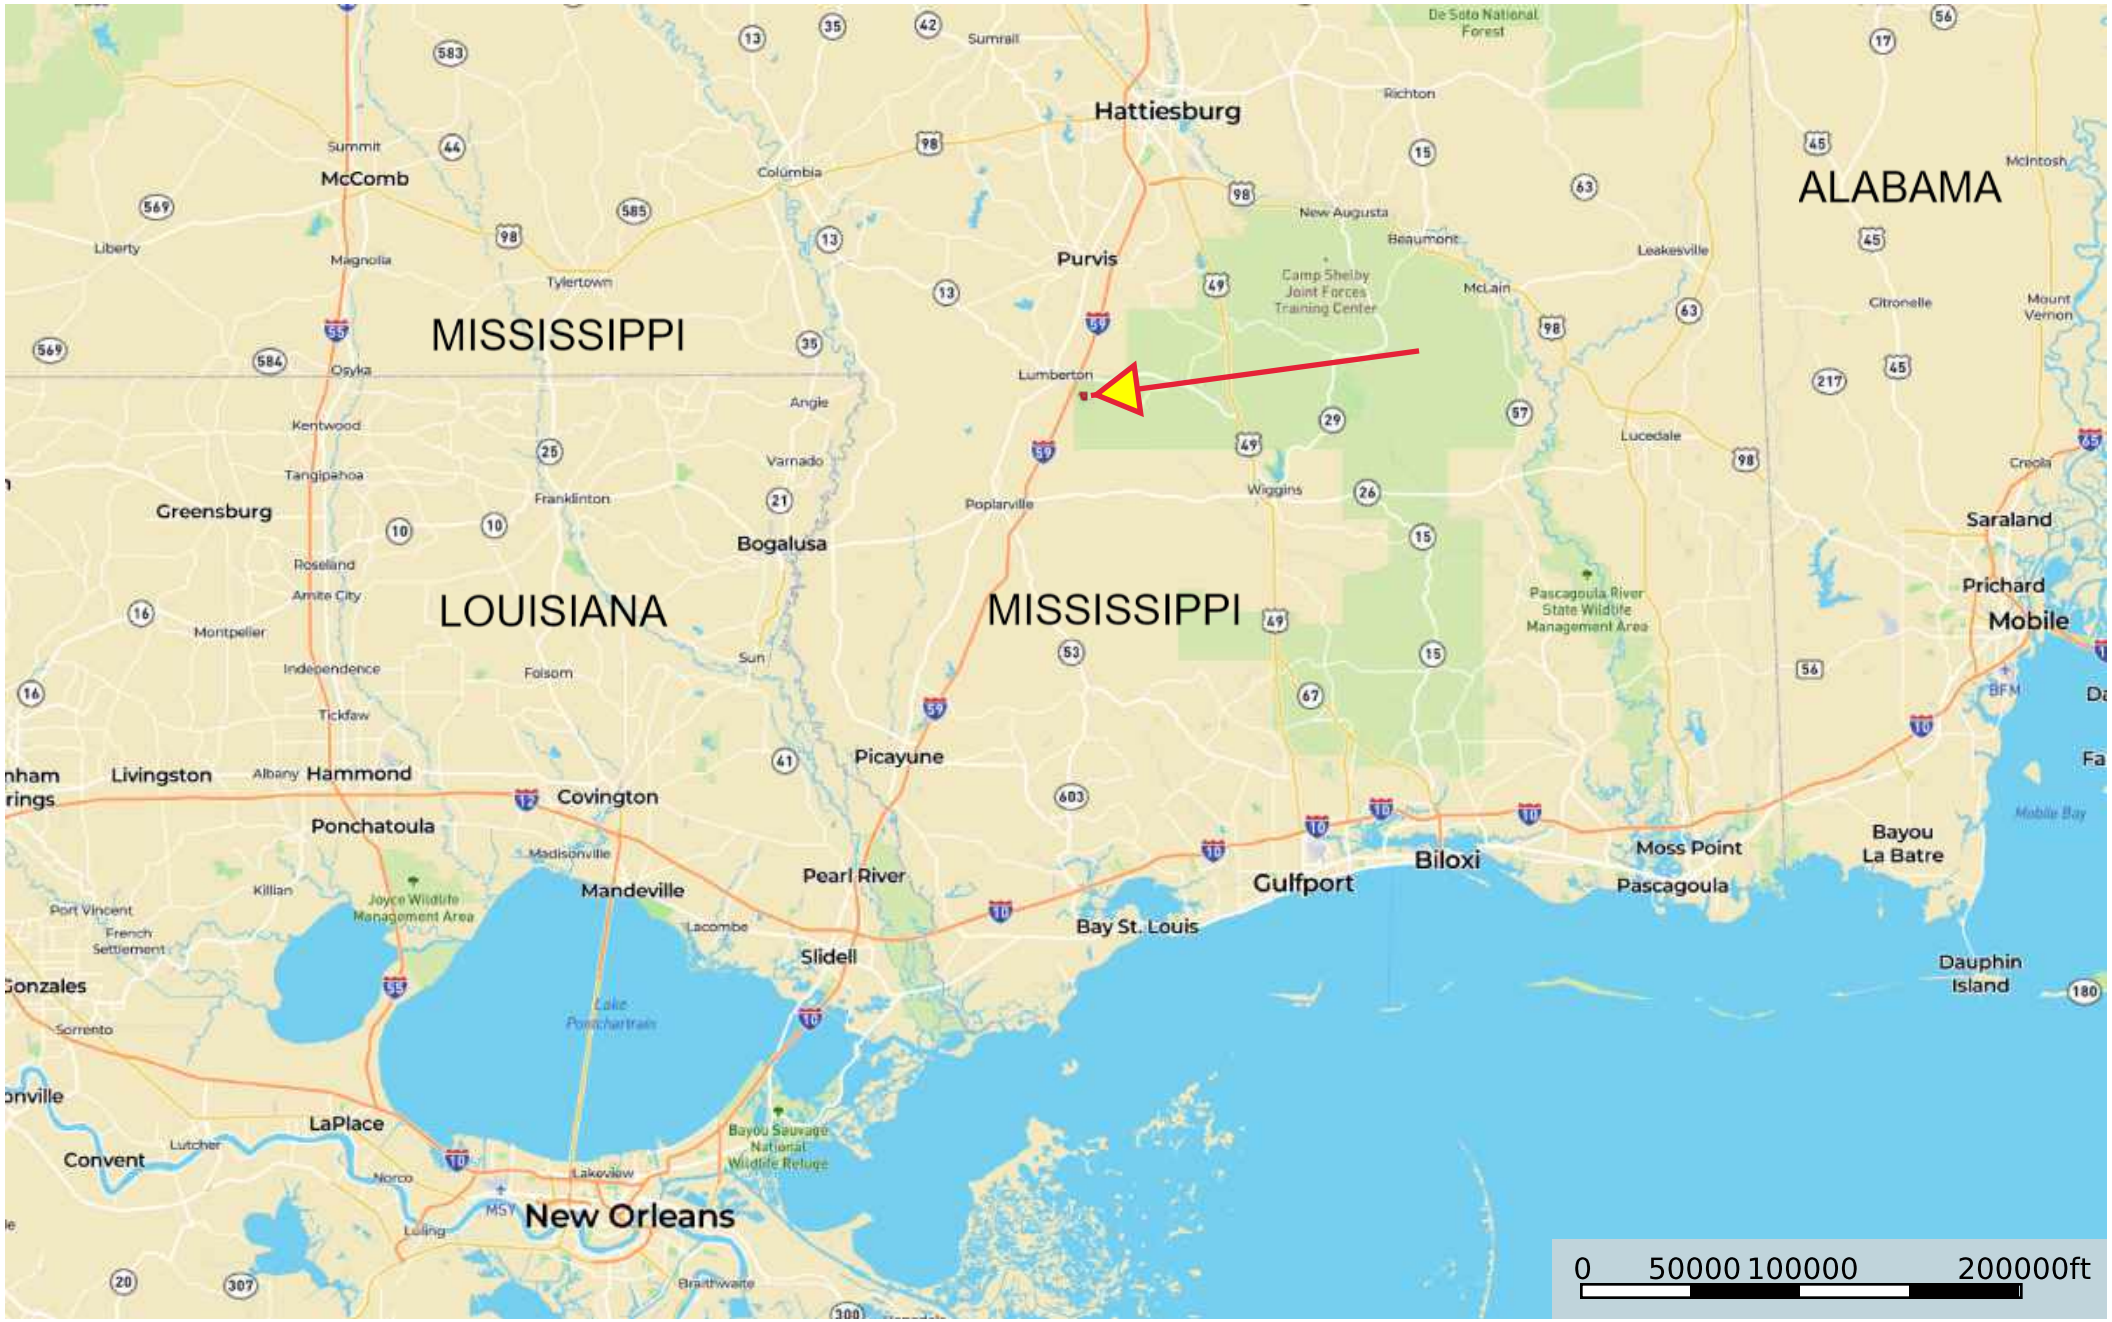

# 120 acres Loyd Ladner Road

Pearl River County, Mississippi, 120 AC +/-

# 120 acres Lloyd Ladner Road

Pearl River County, Mississippi, 120 AC +/-

- Boundary
- Forest Service
- State Land
- Fish and Wildlife
- National Park
- Other
- BLM
- Local Government
- Conservation

# 120 acres Lloyd Ladner Road

Pearl River County, Mississippi, 120 AC +/-

 Boundary