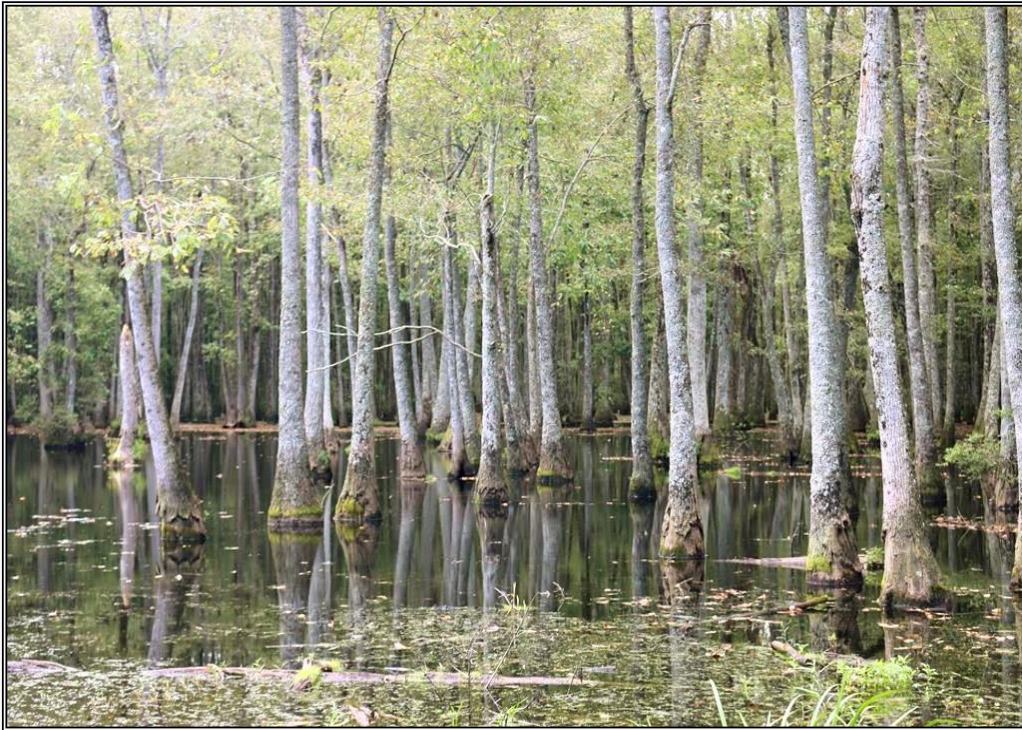

Shane Cook
 shanecookland@gmail.com
 Office: (601) 250-0017
 Cell: (601) 670-1446
 SouthernStatesRealty.com

SOUTHERN STATES REALTY

Mississippi hunting property for sale in Jasper County, Mississippi. The Gum Pond is a hunting property located in Jasper County, Mississippi about 11 miles east of Bay Springs. It's located at the end of a quiet dead-end road. It's approximately 2053 acres of wildlife habitat that includes about a 40 acres natural tupelo gum lake. The property has great deer hunting and an opportunity for a duck hunter to establish a few good duck holes. It has a plenty of roads, trails and gas lines throughout the property with established food plots. There are also a couple of large creeks that flow through the property. There is still a good bit of pine and hardwood timber value left on the property. Also, there is a camp house that can be negotiated separately. Deer hunting, duck hunting and fishing, this tract has it all.