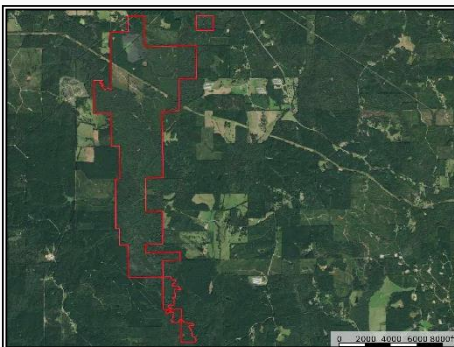

$2,750,000

2,053 Acres
MLS #134949
UC #23042-34949