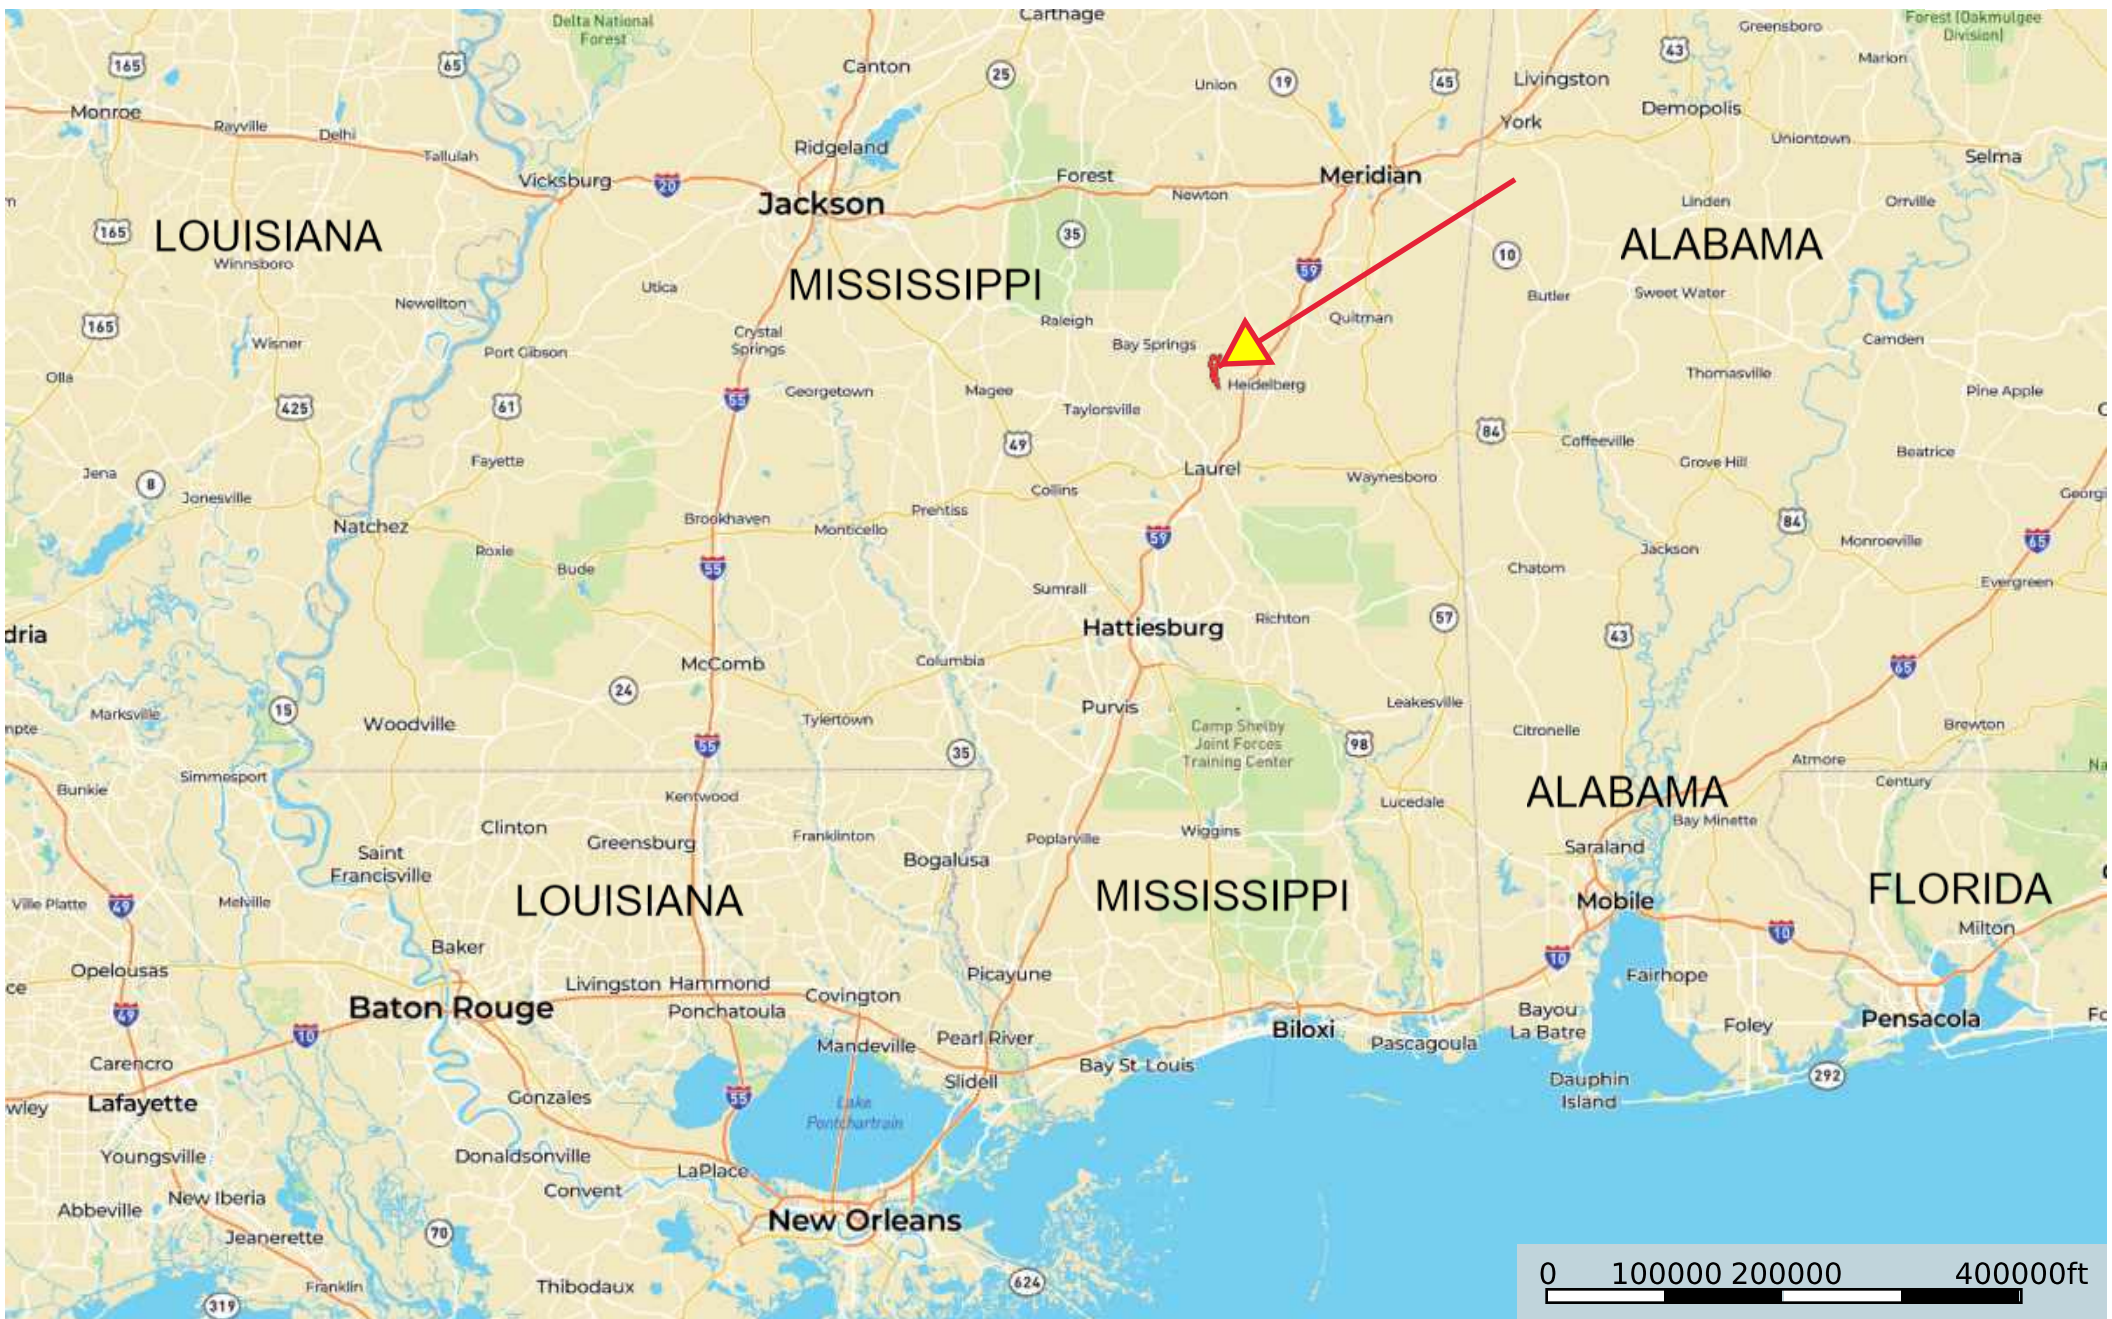

The Gum Pond

Jasper County, Mississippi, 2053 AC +/-

 Boundary

The Gum Pond

Jasper County, Mississippi, 2053 AC +/-

 Boundary

The Gum Pond

Jasper County, Mississippi, 2053 AC +/-

The Gum Pond

Jasper County, Mississippi, 2053 AC +/-

The Gum Pond

Jasper County, Mississippi, 2053 AC +/-

 Boundary