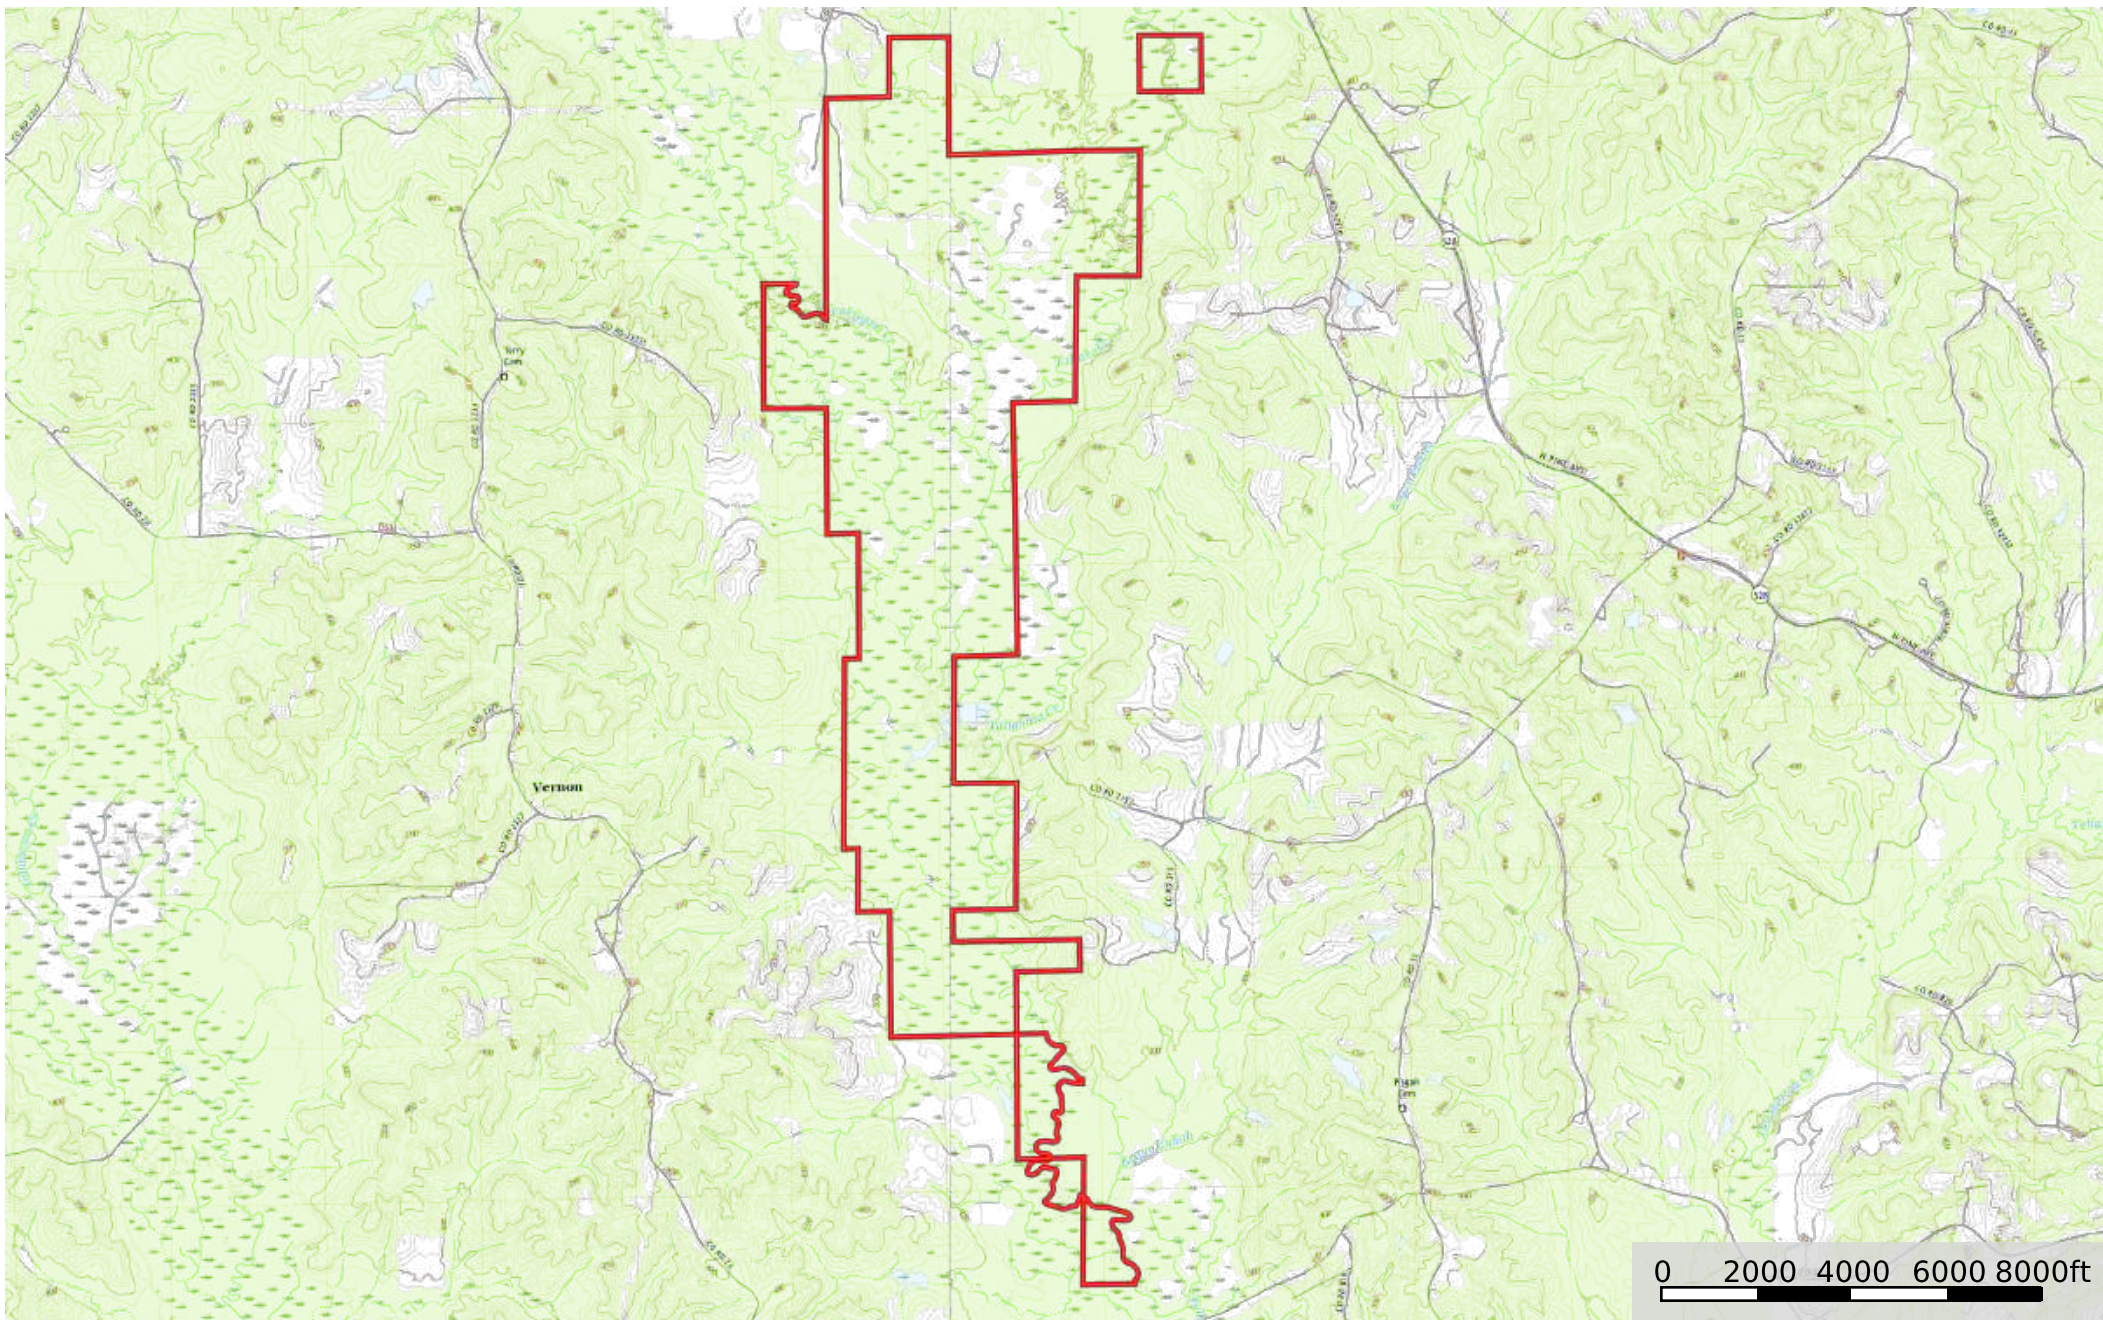

The Gum Pond

Jasper County, Mississippi, 2053 AC +/-

 Boundary

The Gum Pond

Jasper County, Mississippi, 2053 AC +/-

 Boundary

The Gum Pond

Jasper County, Mississippi, 2053 AC +/-

The Gum Pond

Jasper County, Mississippi, 2053 AC +/-

The Gum Pond

Jasper County, Mississippi, 2053 AC +/-

 Boundary