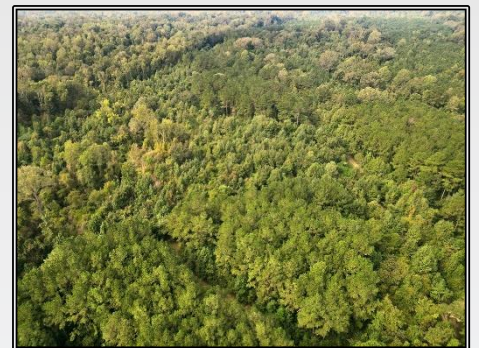

$950,000

145 Acres
MLS #135348
UC #23042-35348

#HUNTINGLANDMAN