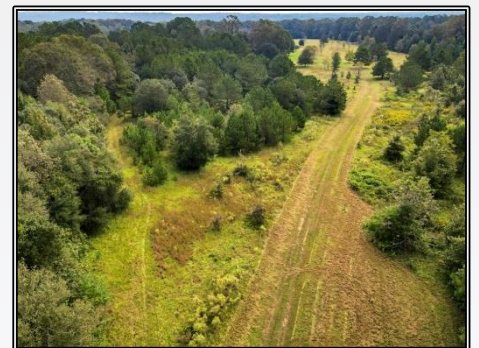

$950,000

145 Acres
MLS #135348
UC #23042-35348

#HUNTINGLANDMAN