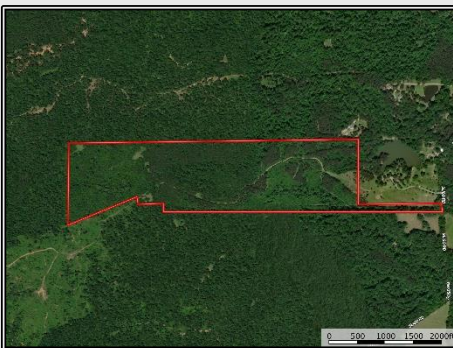

$950,000

145 Acres
MLS #135348
UC #23042-35348

#HUNTINGLANDMAN