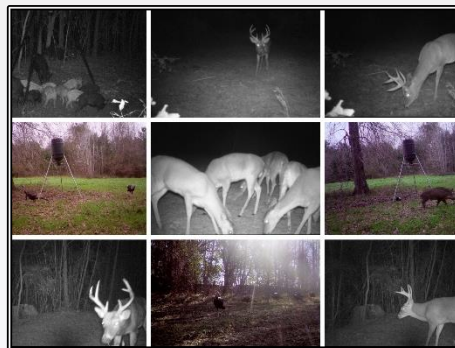

$950,000

145 Acres
MLS #135348
UC #23042-35348

#HUNTINGLANDMAN