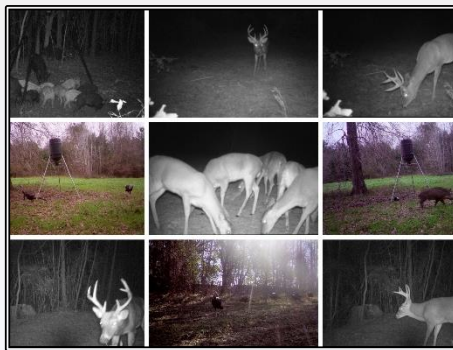

$900,000

145 Acres
MLS #135348
UC #23042-35348

#HUNTINGLANDMAN