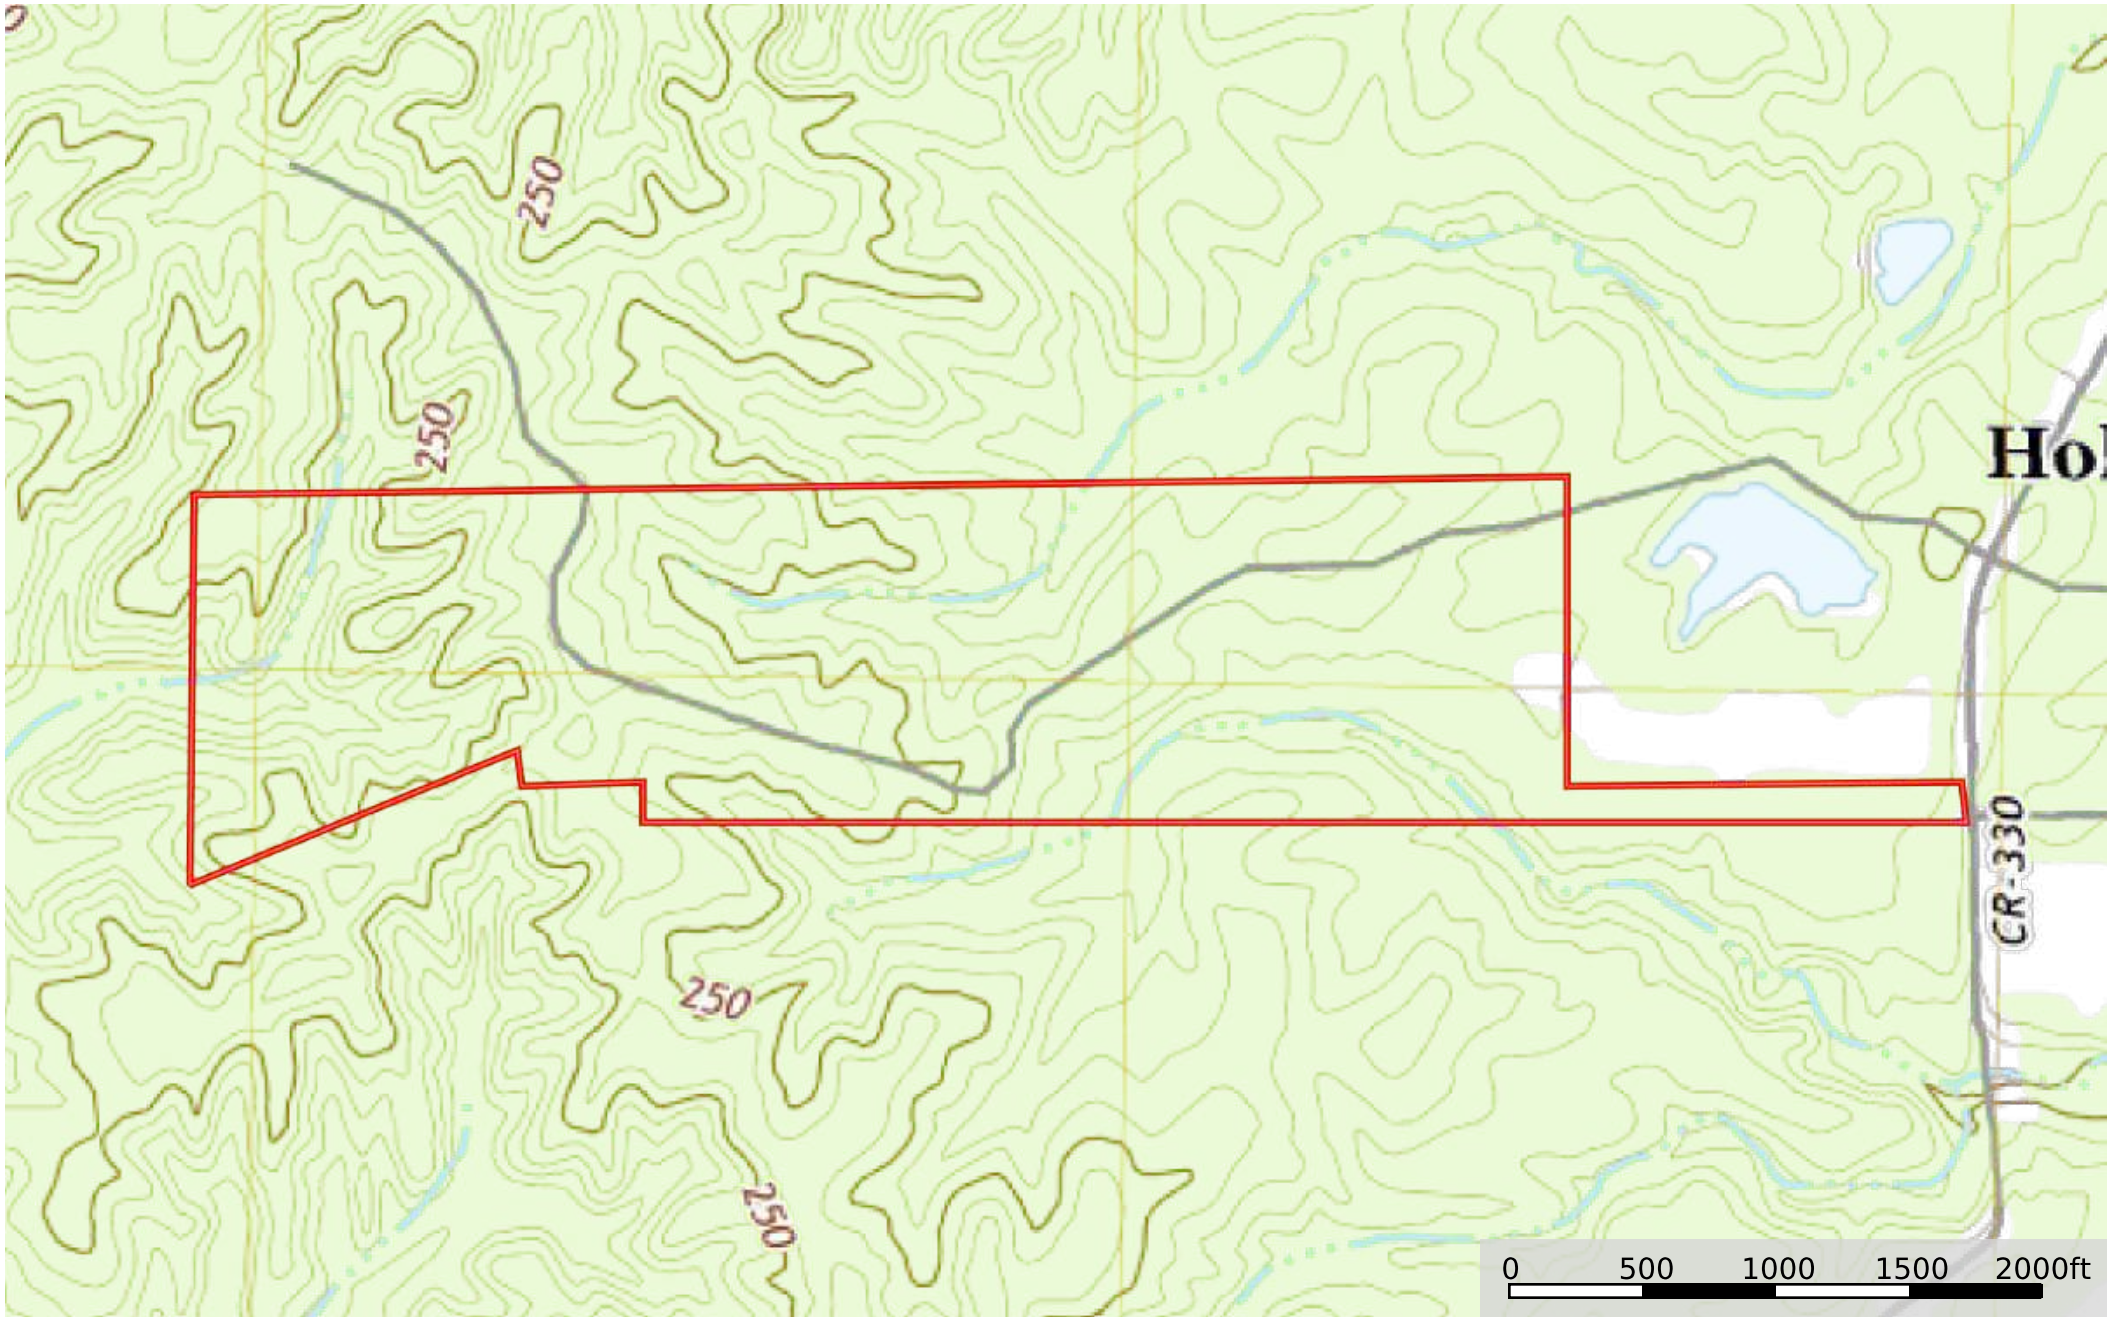

 Boundary

 Boundary

-  Boundary
-  Stream, Intermittent
-  River/Creek
-  Water Body

sp 145 ac. West Feliciana

Louisiana, AC +/-

- Boundary
- 100 Year Floodplain
- 500 Year Floodplain
- Floodway
- Special
- Unmapped/Not Included
- Stream, Intermittent
- River/Creek
- Water Body

sp 145 ac. West Feliciana
Louisiana, AC +/-

 Boundary