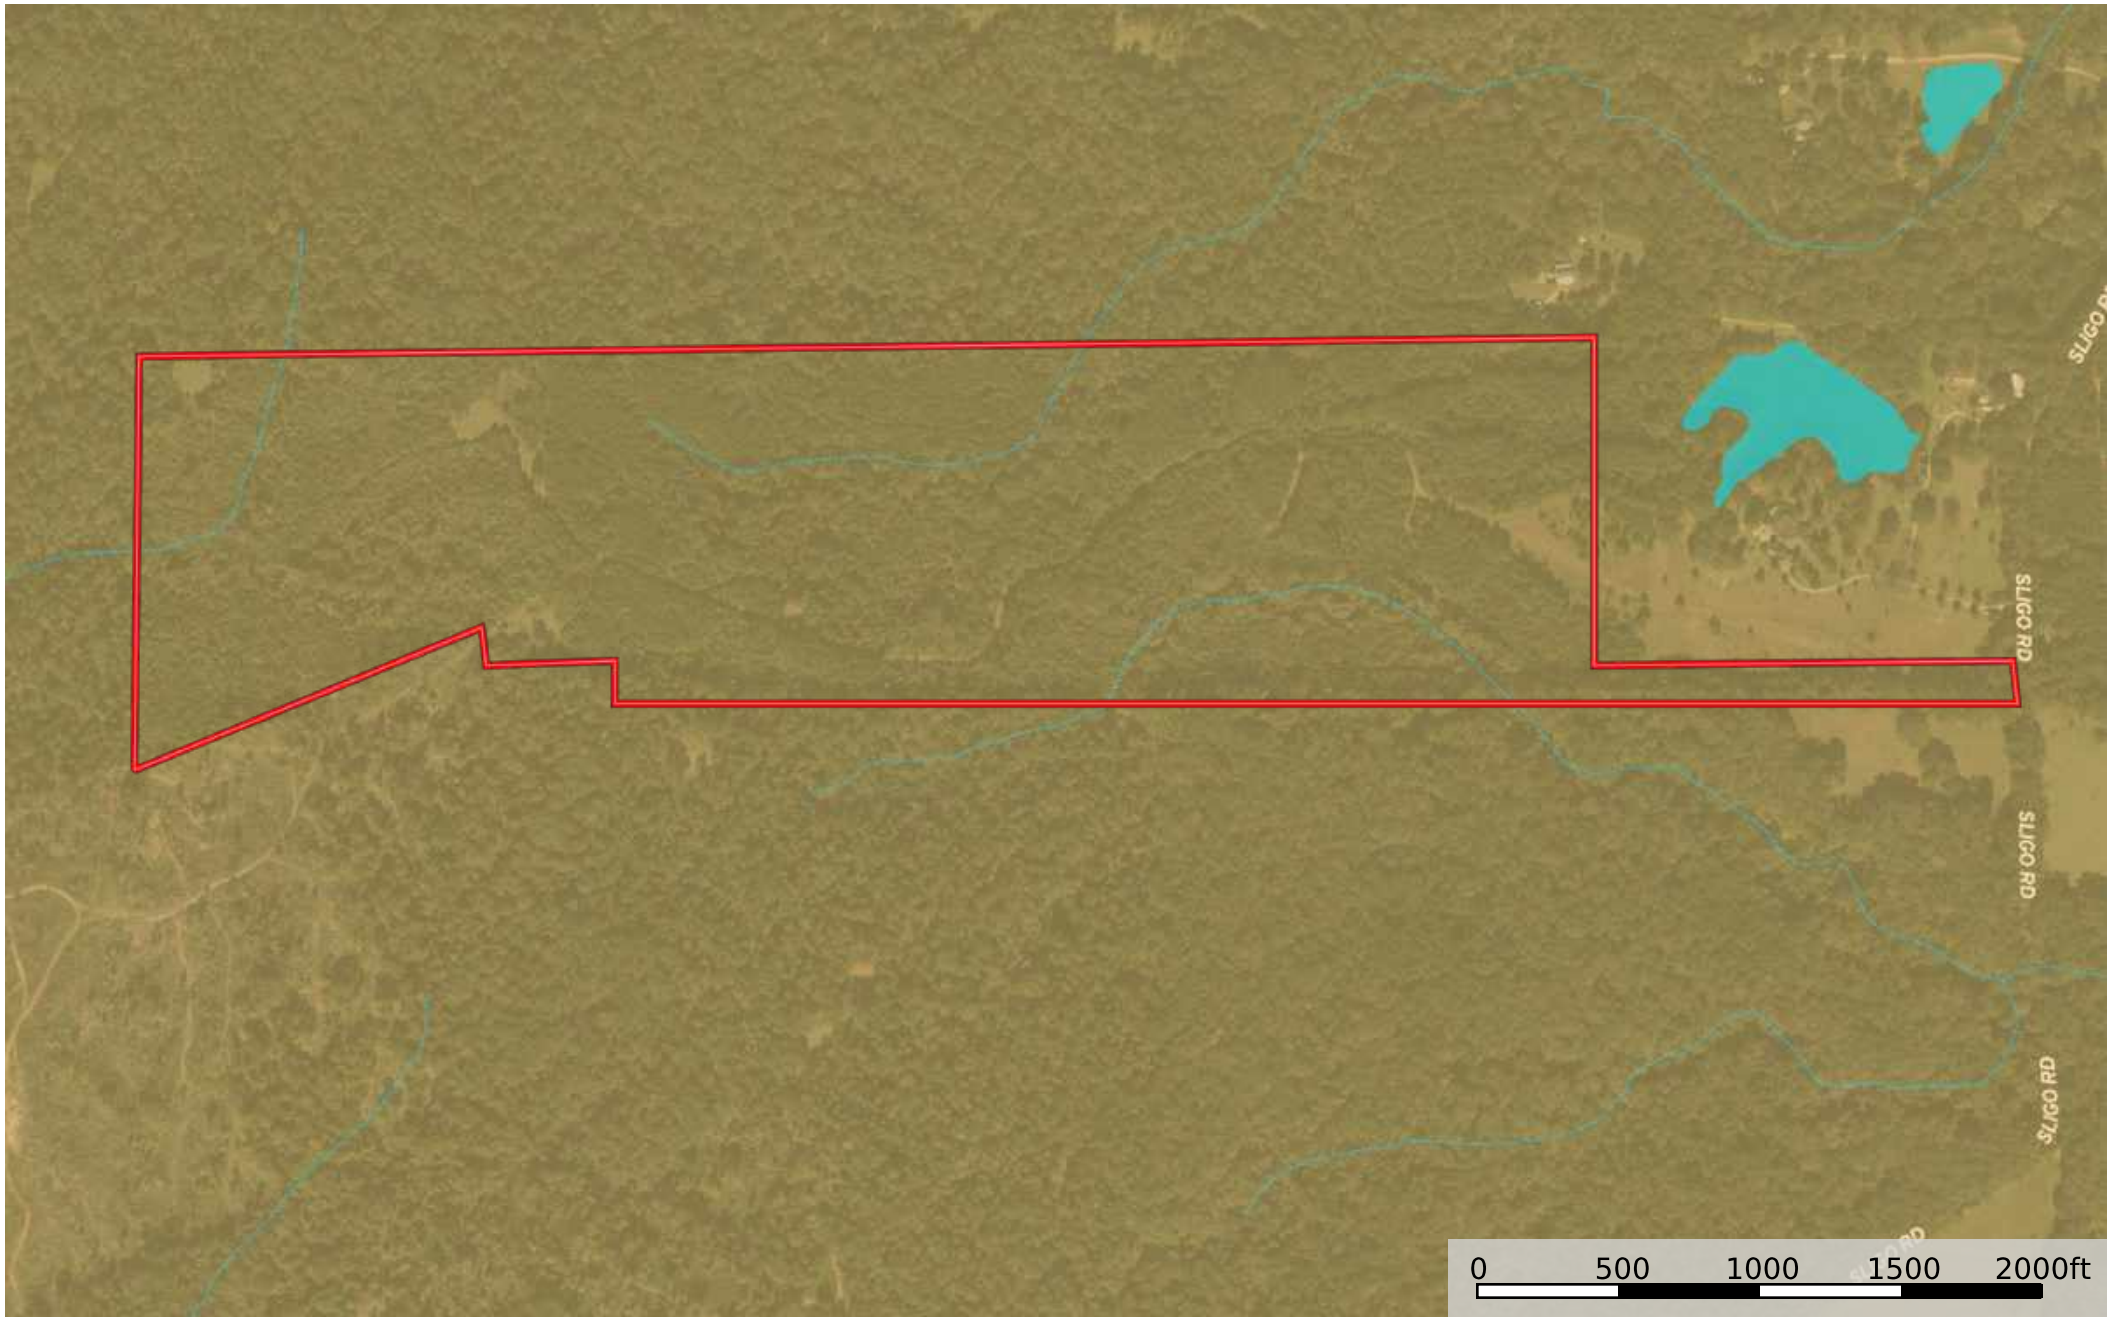

 Boundary

 Boundary

-  Boundary
-  Stream, Intermittent
-  River/Creek
-  Water Body

sp 145 ac. West Feliciana

Louisiana, AC +/-

- Boundary
- 100 Year Floodplain
- 500 Year Floodplain
- Floodway
- Special
- Unmapped/Not Included
- Stream, Intermittent
- River/Creek
- Water Body

sp 145 ac. West Feliciana
Louisiana, AC +/-

 Boundary