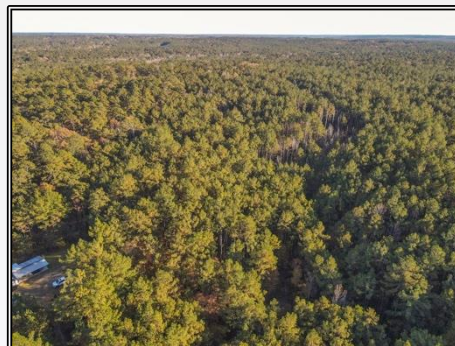

$159,000

40 Acres
MLS #135578
UC #23042-35578

#HUNTINGLANDMAN