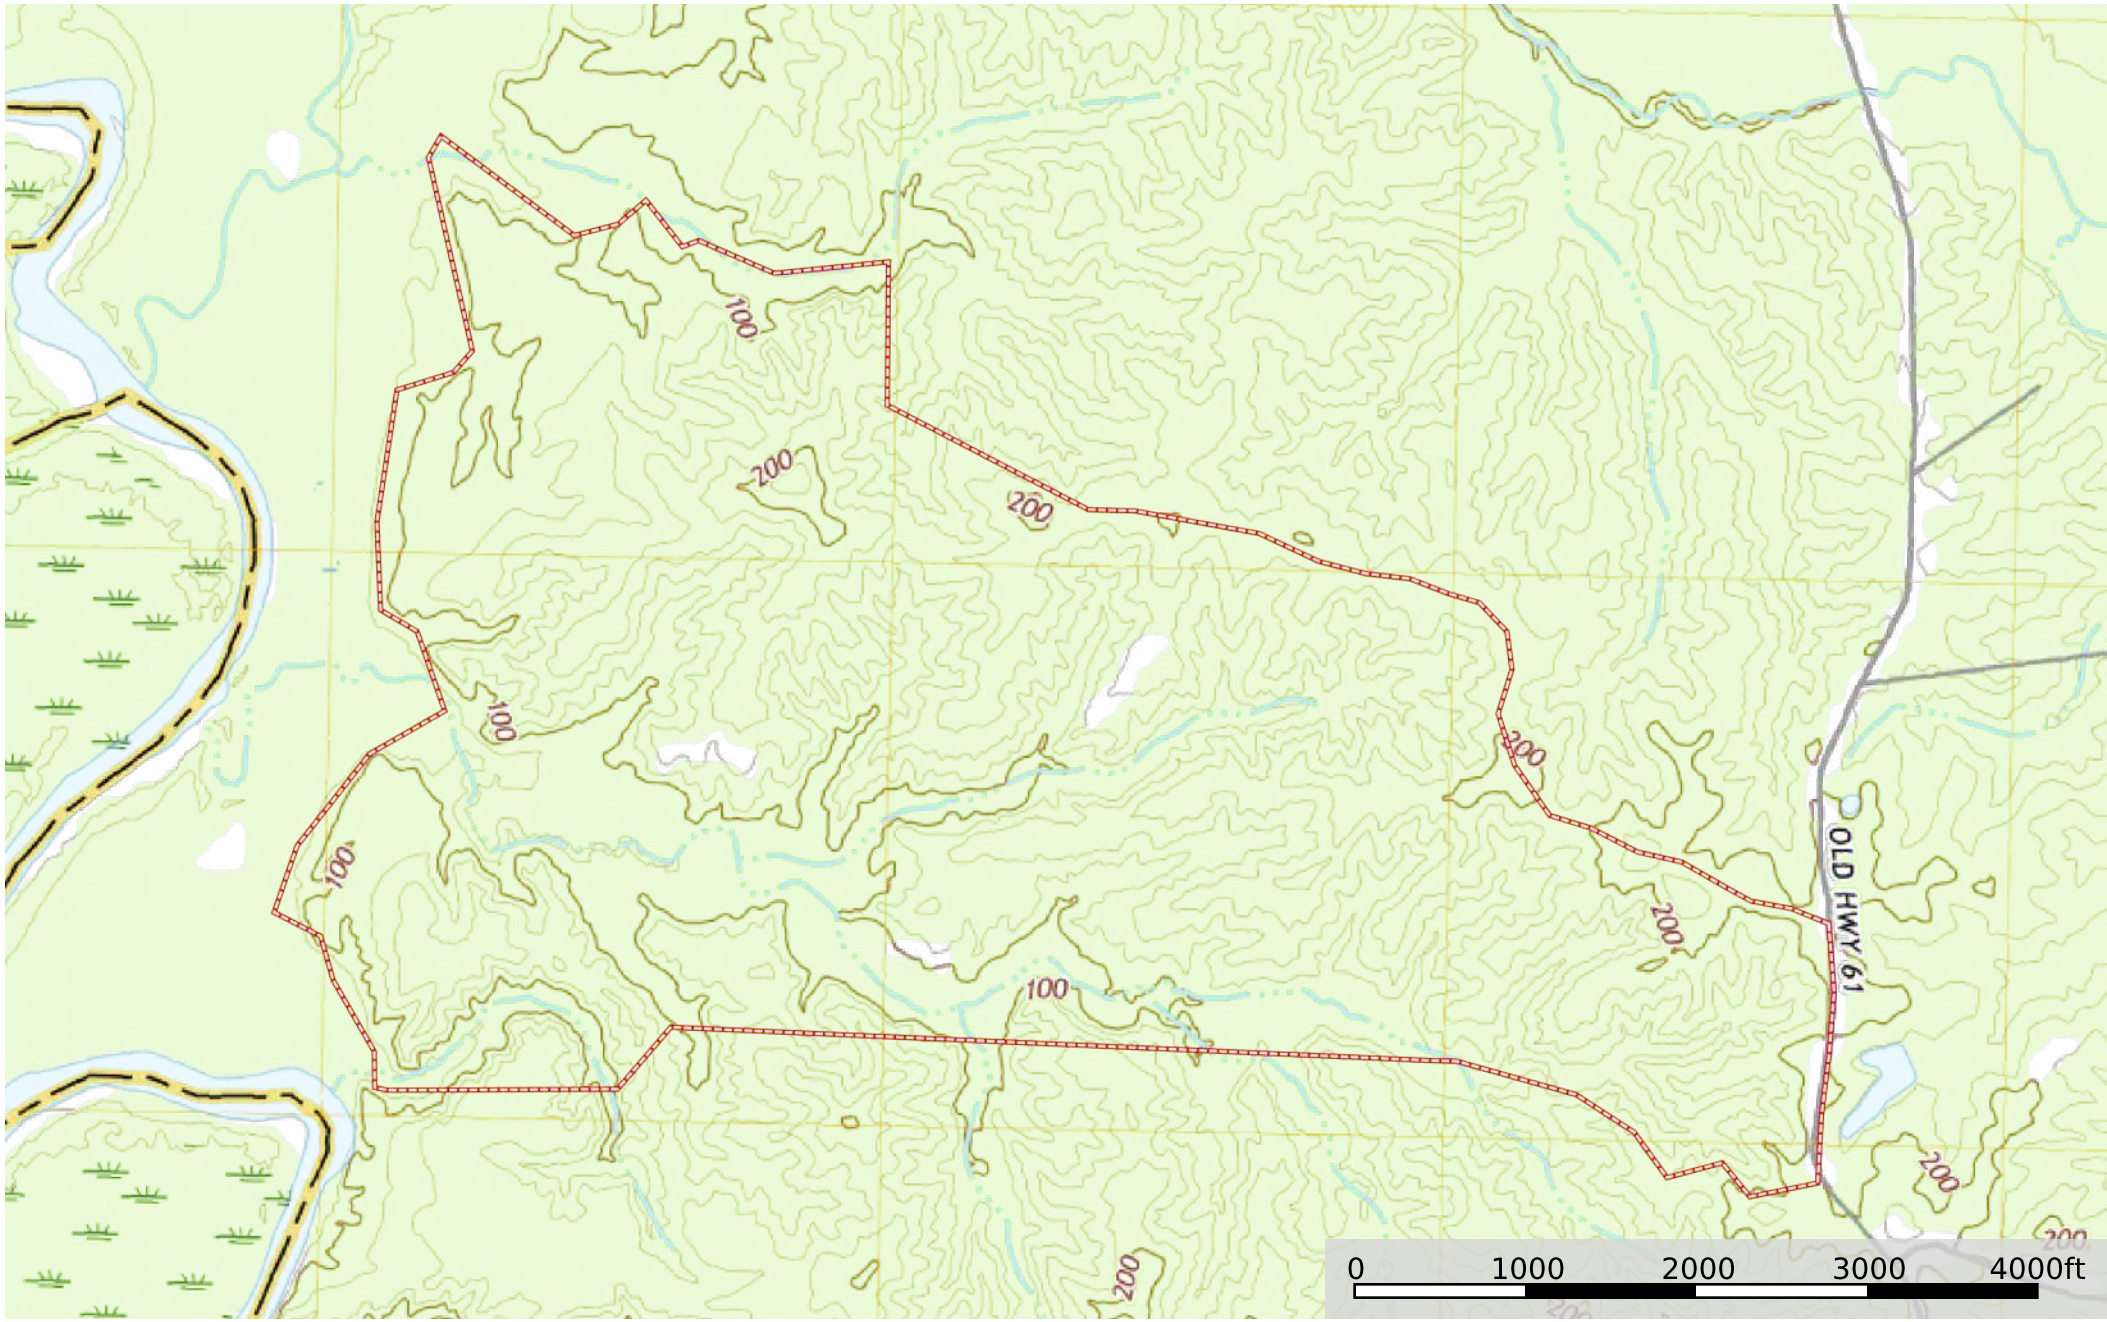

# 650ac claiborne

Claiborne County, Mississippi, 650 AC +/-

Boundary

 Boundary

# 650ac claiborne

Claiborne County, Mississippi, 650 AC +/-

- Boundary
- 100 Year Floodplain
- 500 Year Floodplain
- Floodway
- Special
- Unmapped/ Not Included
- Stream, Intermittent
- River/Creek
- Water Body

# 650ac claiborne

Claiborne County, Mississippi, 650 AC +/-

 Boundary