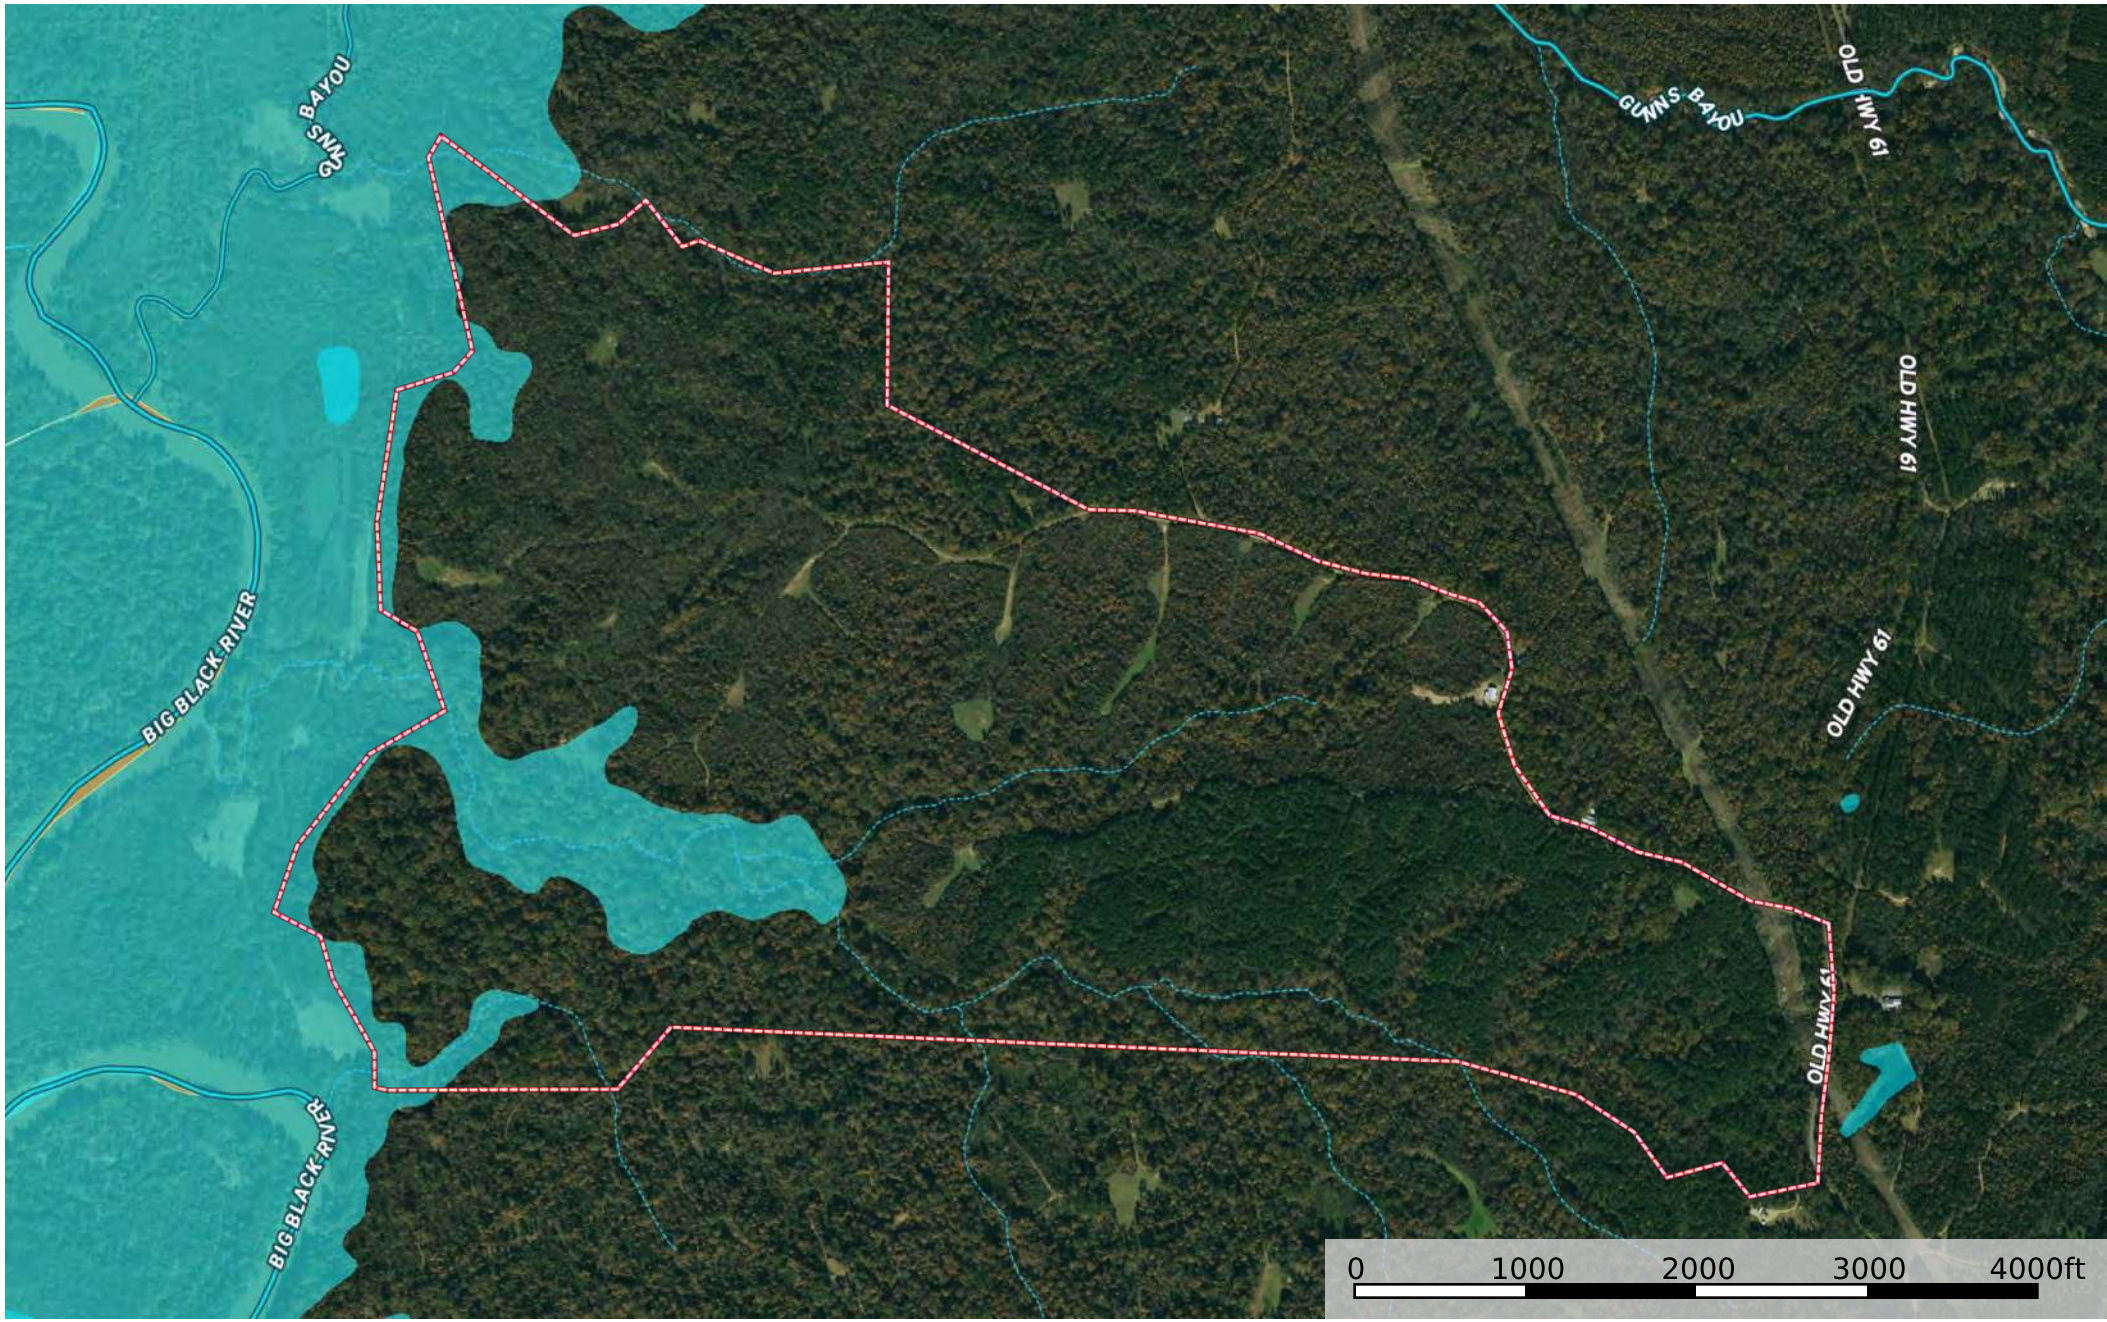

# 650ac claiborne

Claiborne County, Mississippi, 650 AC +/-

Boundary

 Boundary

# 650ac claiborne

Claiborne County, Mississippi, 650 AC +/-

# 650ac claiborne

Claiborne County, Mississippi, 650 AC +/-

- Boundary
- 100 Year Floodplain
- 500 Year Floodplain
- Floodway
- Special
- Unmapped/ Not Included
- Stream, Intermittent
- River/Creek
- Water Body

# 650ac claiborne

Claiborne County, Mississippi, 650 AC +/-

 Boundary