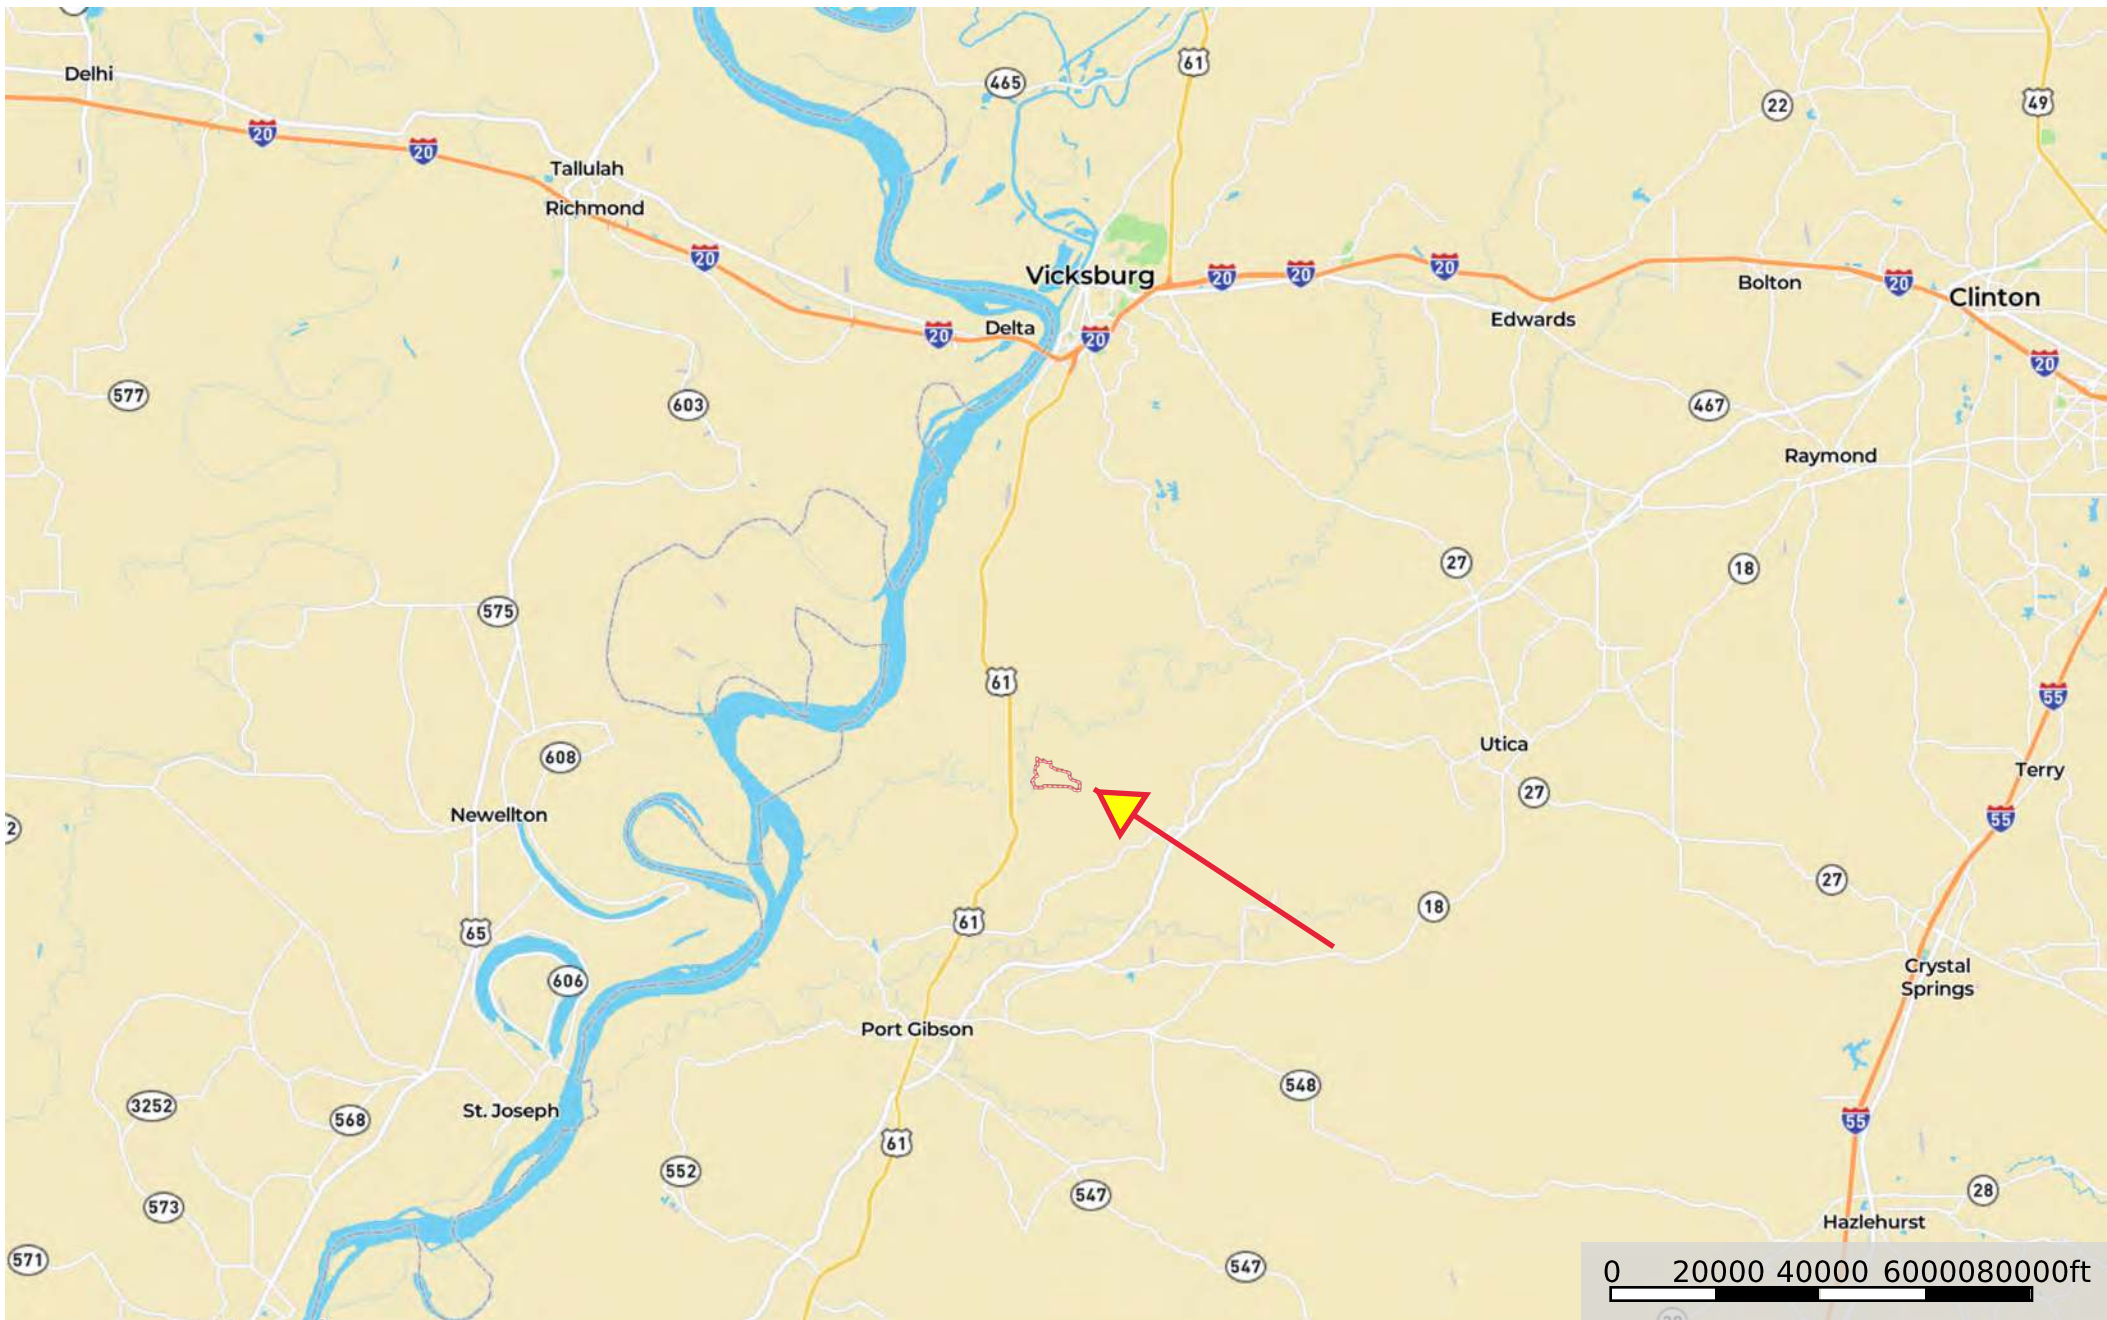

# 650ac claiborne

Claiborne County, Mississippi, 650 AC +/-

Boundary

 Boundary

# 650ac claiborne

Claiborne County, Mississippi, 650 AC +/-

# 650ac claiborne

Claiborne County, Mississippi, 650 AC +/-

- Boundary
- 100 Year Floodplain
- 500 Year Floodplain
- Floodway
- Special
- Unmapped/ Not Included
- Stream, Intermittent
- River/Creek
- Water Body

# 650ac claiborne

Claiborne County, Mississippi, 650 AC +/-

 Boundary