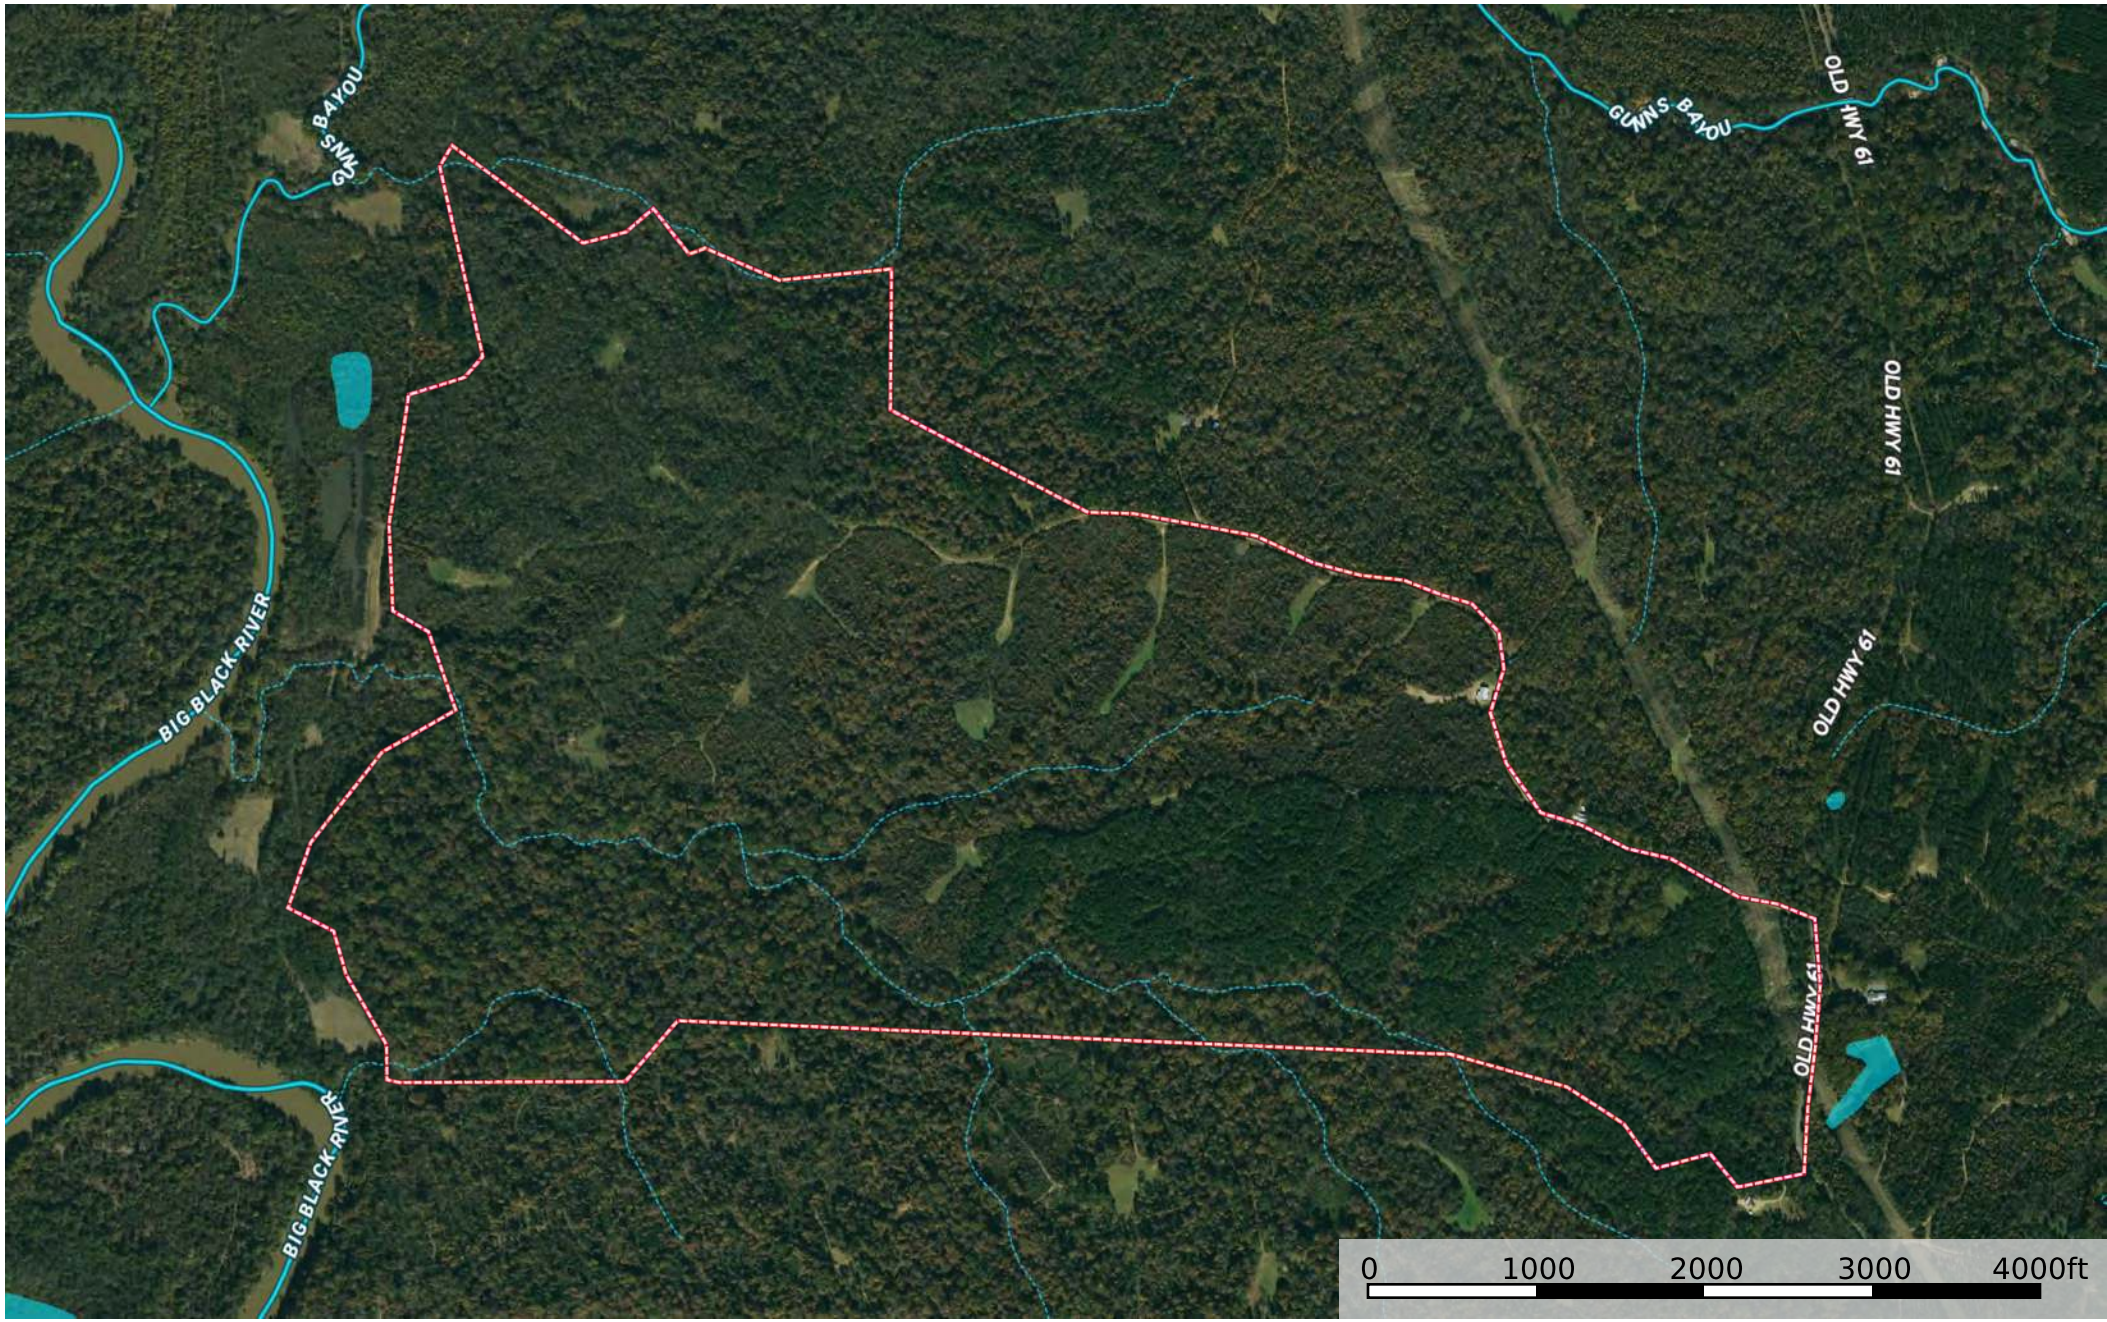

# 650ac claiborne

Claiborne County, Mississippi, 650 AC +/-

Boundary

 Boundary

# 650ac claiborne

Claiborne County, Mississippi, 650 AC +/-

# 650ac claiborne

Claiborne County, Mississippi, 650 AC +/-

- Boundary
- 100 Year Floodplain
- 500 Year Floodplain
- Floodway
- Special
- Unmapped/ Not Included
- Stream, Intermittent
- River/Creek
- Water Body

# 650ac claiborne

Claiborne County, Mississippi, 650 AC +/-

 Boundary