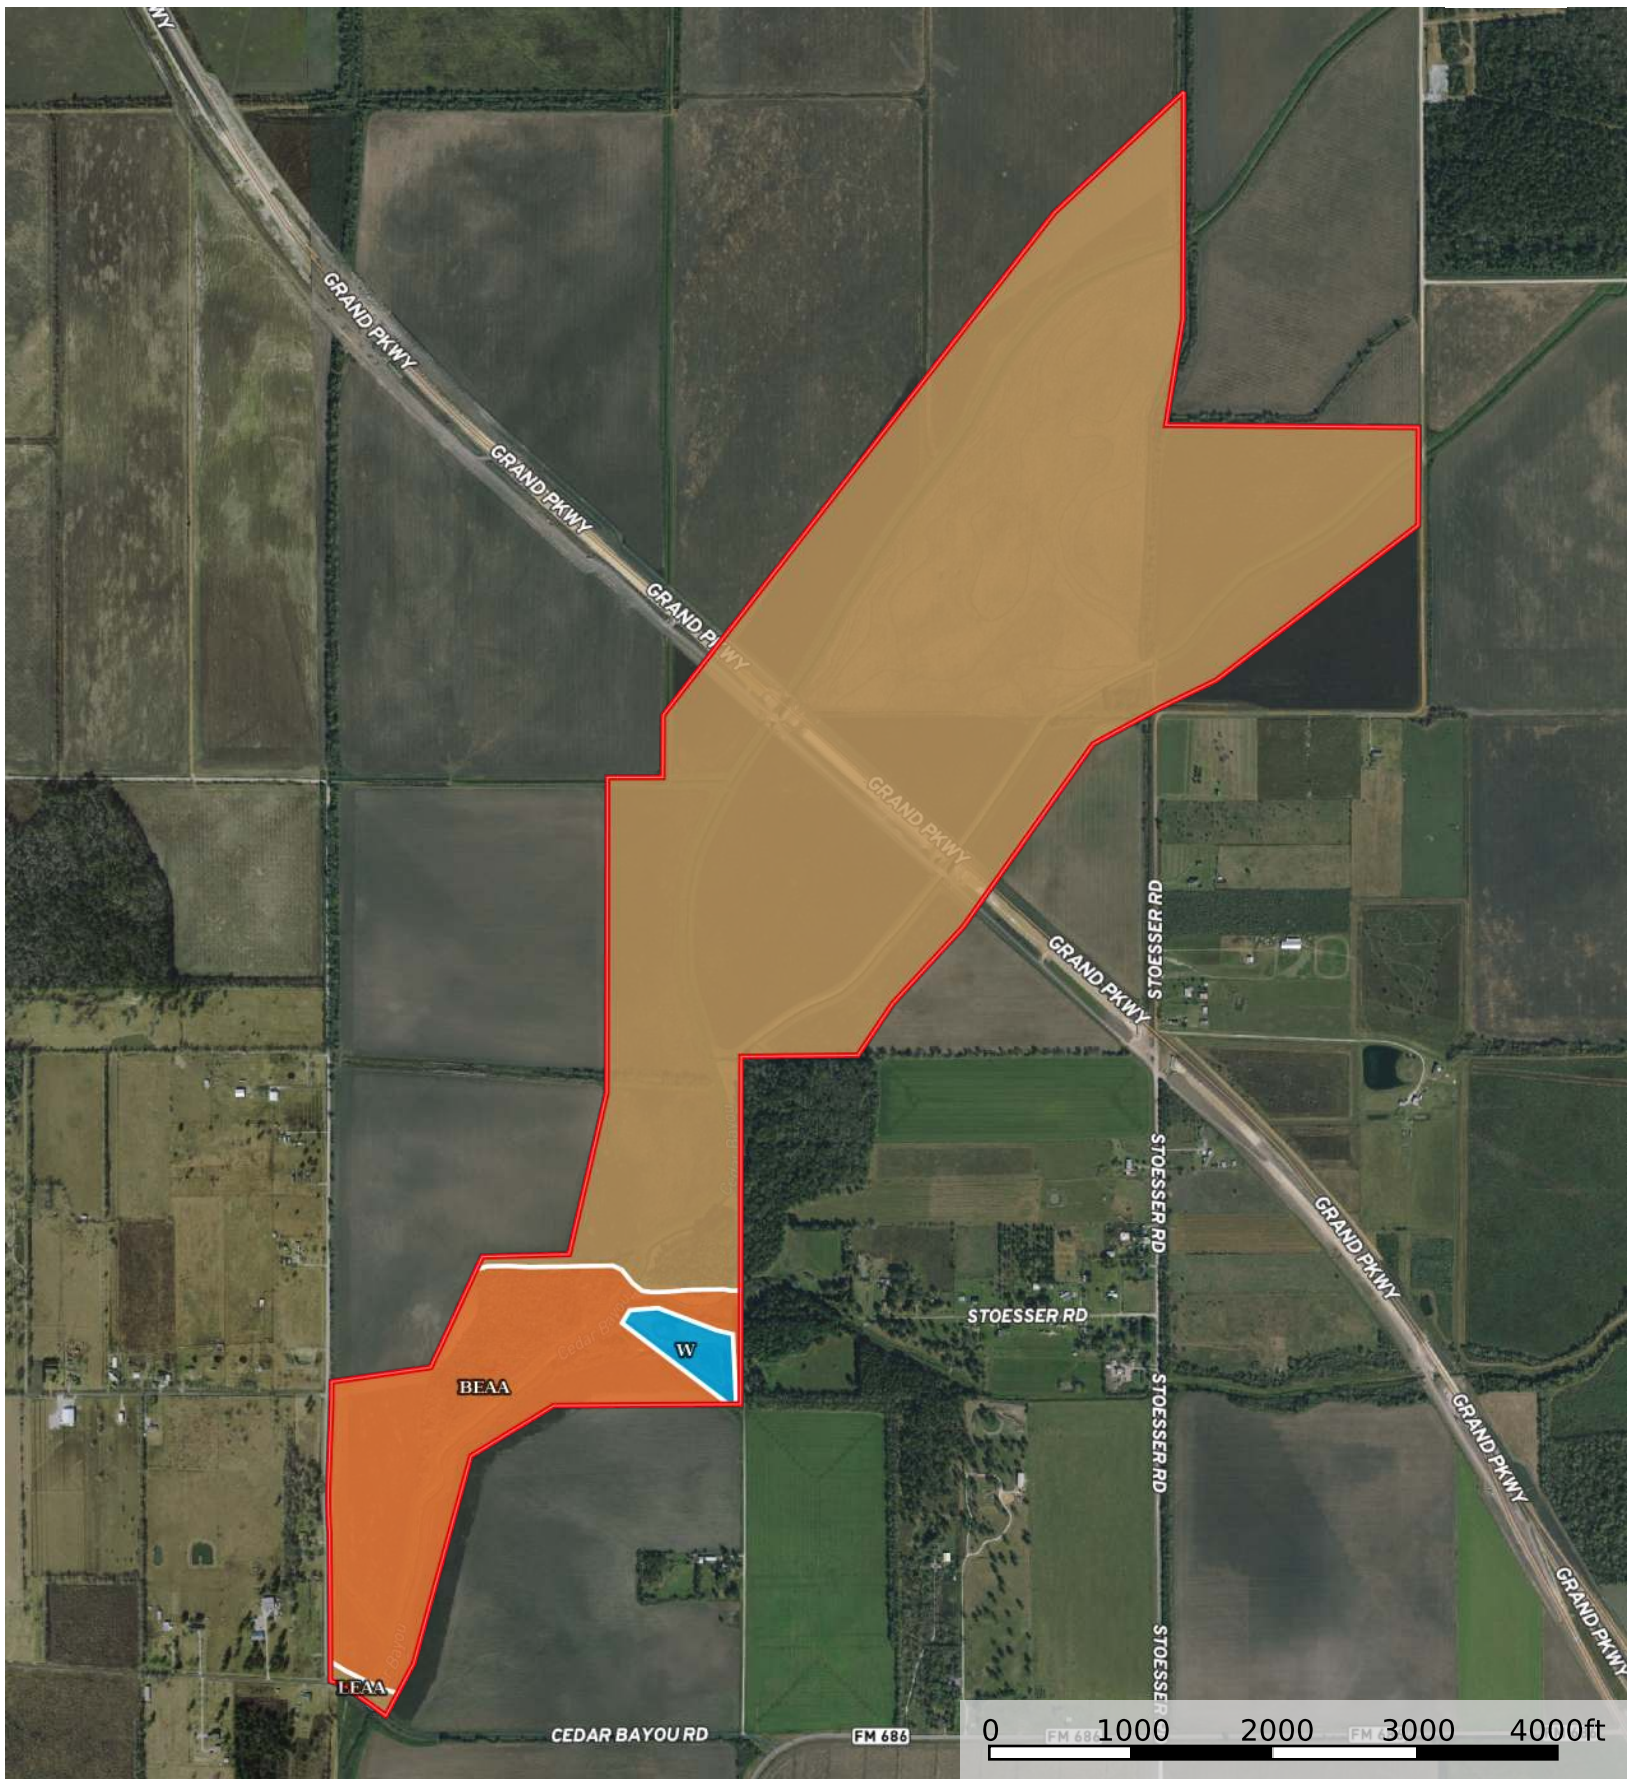

Cedar Bayou Wildlife LLC, Grand Parkway Tract

Liberty County, Texas, AC +/-

 Boundary

Thomas Davis
P: (832) 977-0071

 The information contained herein was obtained from sources deemed to be reliable. MapRight Services makes no warranties or guarantees as to the completeness or accuracy thereof.

Boundary 514.19 ac

SOIL CODE	SOIL DESCRIPTION	ACRES	%	CPI	NCCPI	CAP
LeaA	League clay, 0 to 1 percent slopes	429.02	83.44	0	42	3w
BeaA	Beaumont clay, 0 to 1 percent slopes	79.13	15.39	0	38	4w
W	Water	6.04	1.17	0	-	-
TOTALS		514.19(*)	100%	-	40.89	3.16

(*) Total acres may differ in the second decimal compared to the sum of each acreage soil. This is due to a round error because we only show the acres of each soil with two decimal.