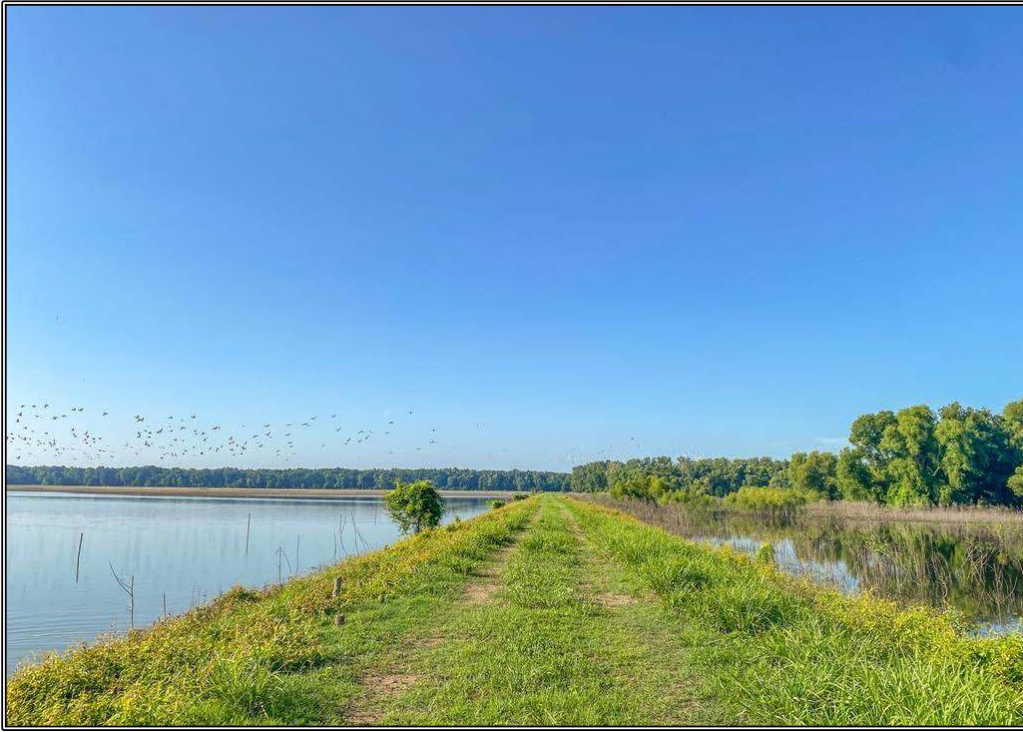

Slade Priest
 sladepriest1@gmail.com
 Office: (601) 250-0017
 Cell: (601) 888-0094
 SouthernStatesRealty.com

SOUTHERN STATES REALTY

Duck and Deer hunting land for sale close to Natchez, MS. Welcome to Shieldsboro Plantation, a 572 acre hunting paradise located in south Adams County, MS. If you're looking for a place to hunt ducks, deer and have year-round fun this is it. This tract is located 15 minutes south of Natchez and only an hour and 20 minutes from Baton Rouge, LA. The tract has approximately 80 acres in the hills with a small camp, storage shed and pine/hardwood timber. The hills have 6 food plots and great deer/turkey hunting. The balance of the tract consists of a bottomland duck and deer paradise. The bottoms are completely surrounded by a levee system with 3 pumps to control your duck holes. There are also several great food plots in the bottoms along with the timber and open water duck holes. There is great fishing in several of the sloughs on the property. The property is surrounded by a NWR and large crop fields providing food for all the wildlife. Call today to set up your private showing of this outdoor paradise. paradise.