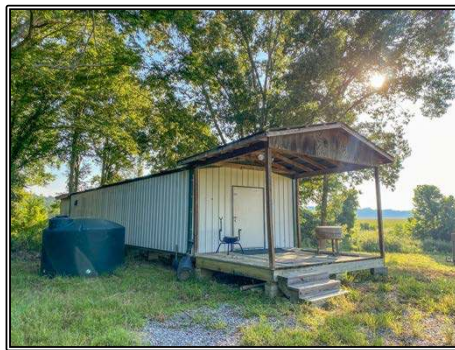

$2,275,000

572 Acres
MLS #136592
UC #23042-36592

#HUNTINGLANDMAN