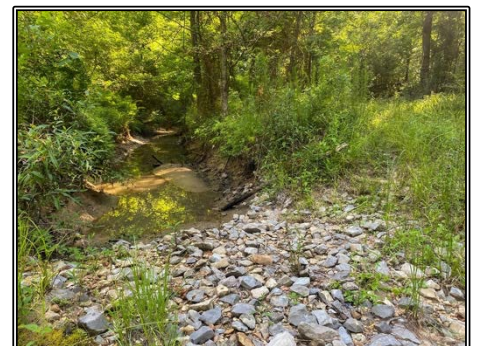

$546,000

156 Acres
MLS #136512
UC #23042-36512

#HUNTINGLANDMAN