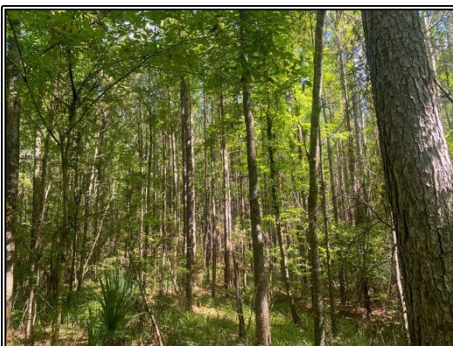

$546,000

156 Acres
MLS #136512
UC #23042-36512

#HUNTINGLANDMAN