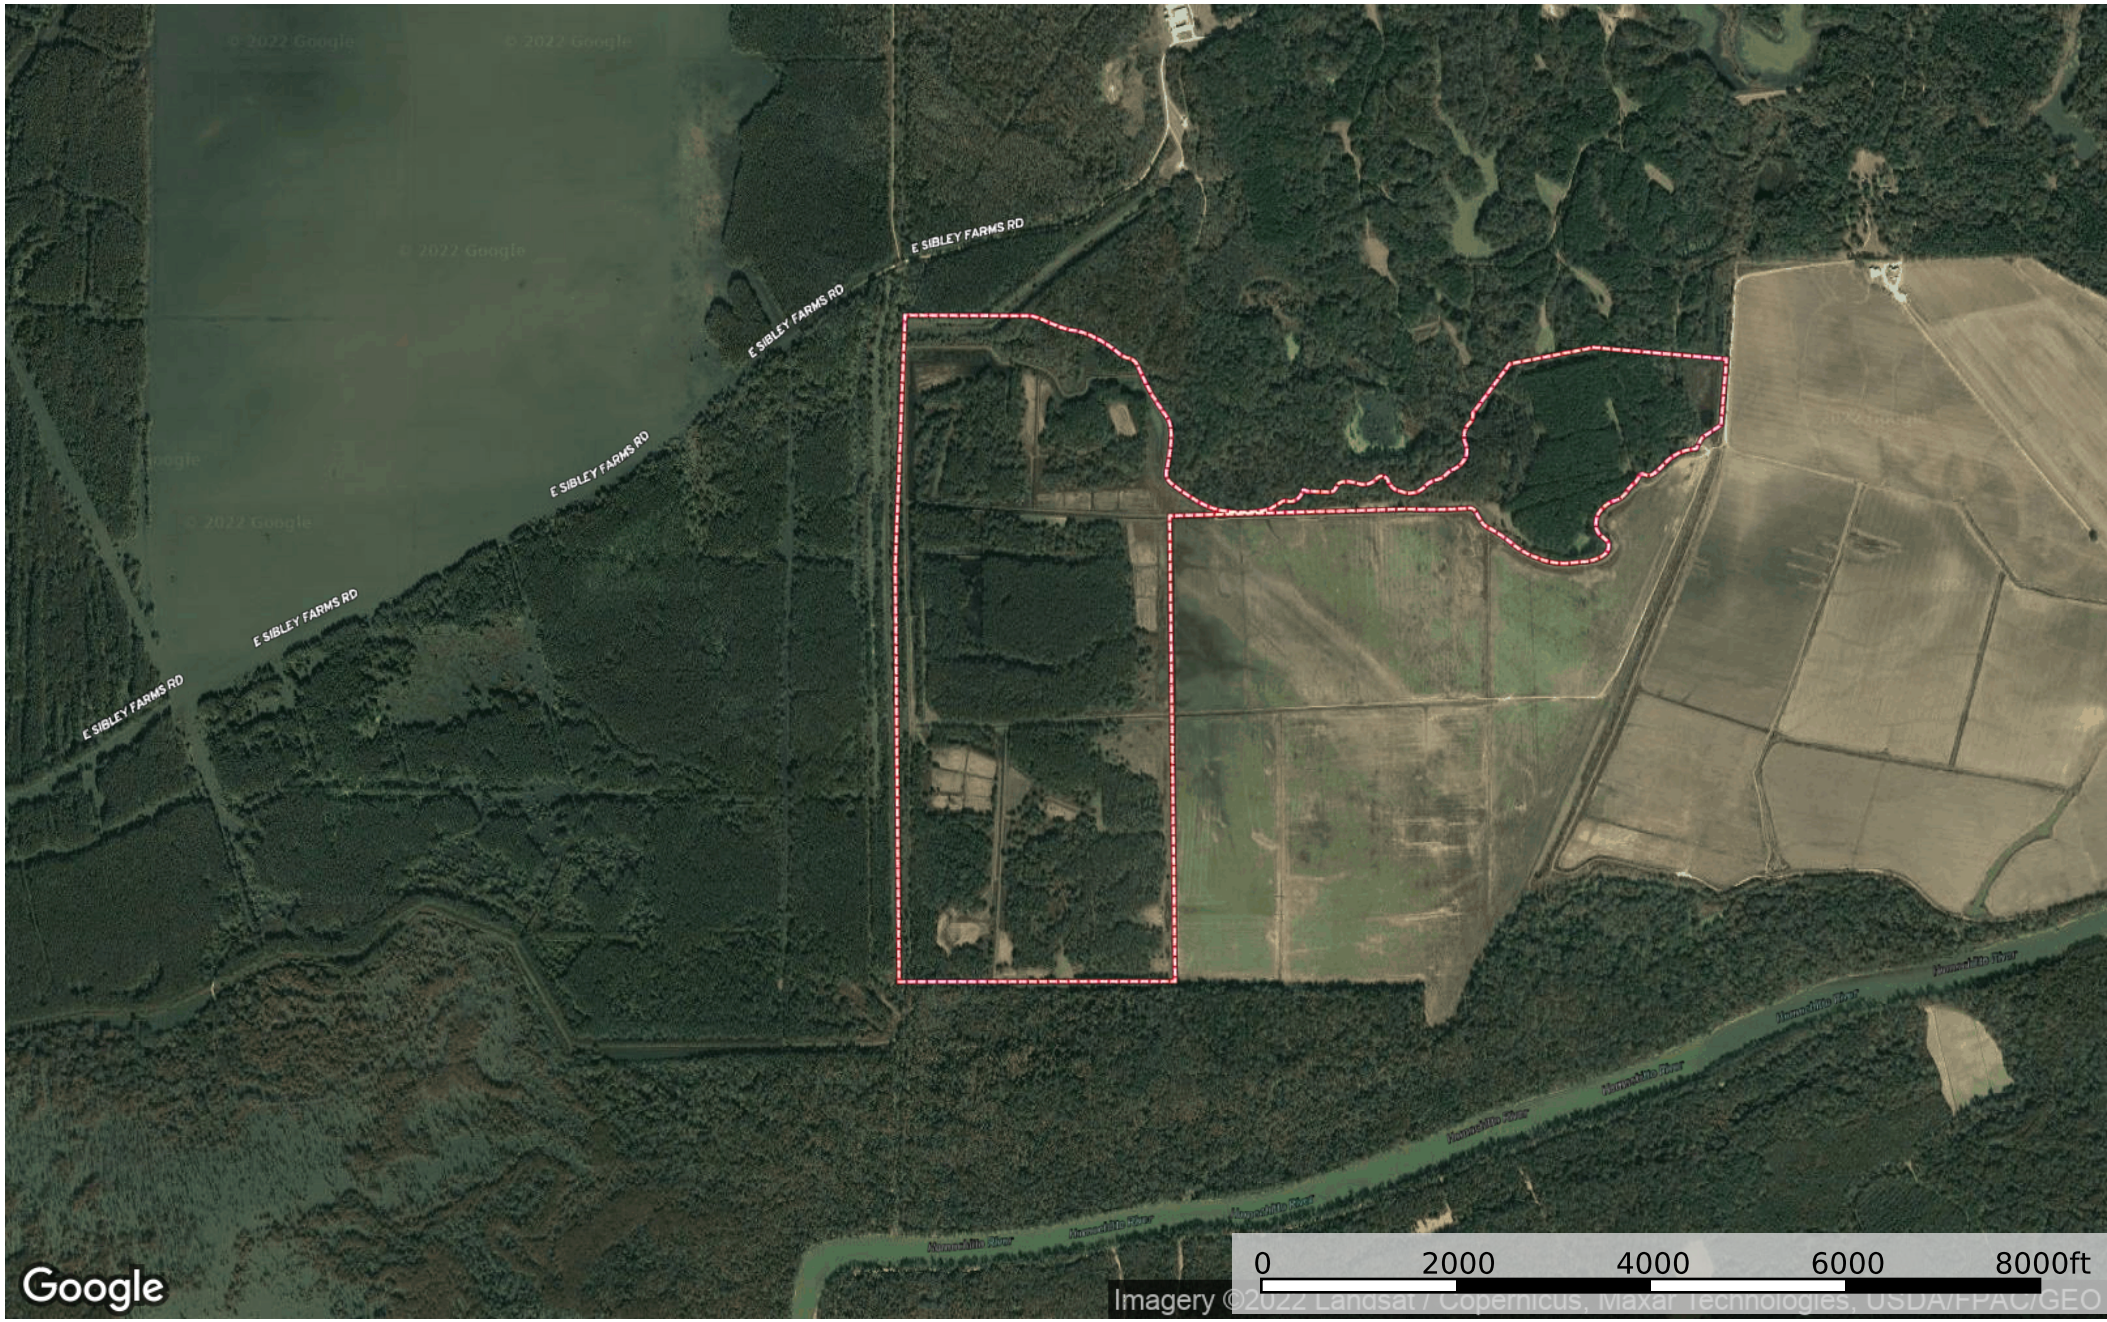

sp shieldsboro plantation

Adams County, Mississippi, 572 AC +/-

Boundary

Google

Imagery ©2022 Landsat / Copernicus, Maxar Technologies, USDA/FAO/Geo

 Boundary

- Boundary
- Stream, Intermittent
- River/Creek
- Water Body

sp shieldsboro plantation

Adams County, Mississippi, 572 AC +/-

 Boundary