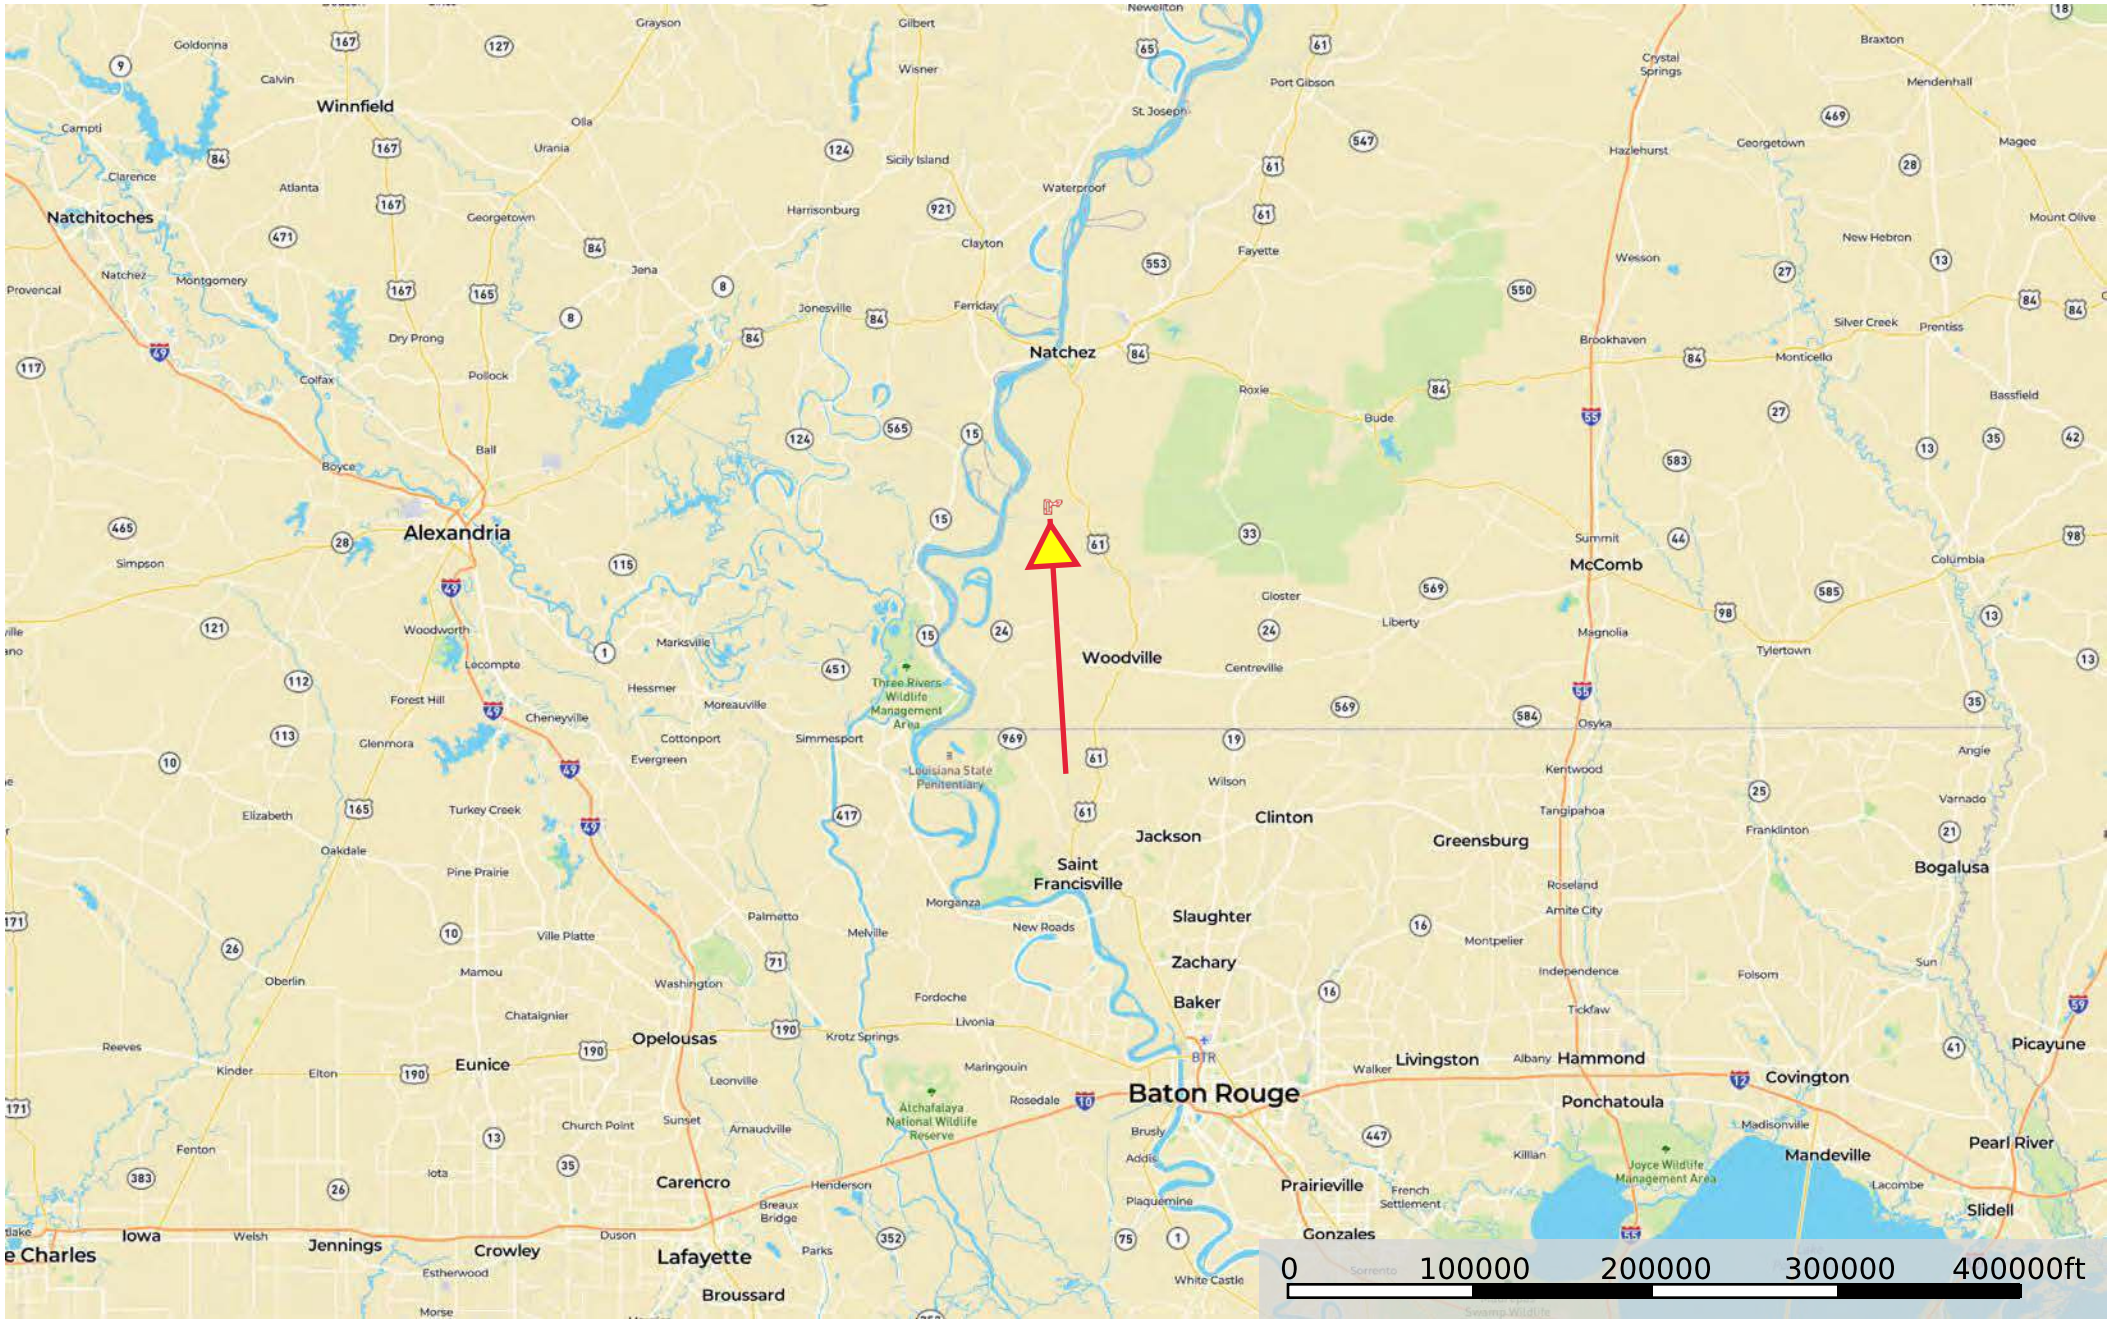

sp shieldsboro plantation

Adams County, Mississippi, 572 AC +/-

Boundary

Google

Imagery ©2022 Landsat / Copernicus, Maxar Technologies, USDA/FAO/Geo

 Boundary

- Boundary
- Stream, Intermittent
- River/Creek
- Water Body

sp shieldsboro plantation

Adams County, Mississippi, 572 AC +/-

 Boundary