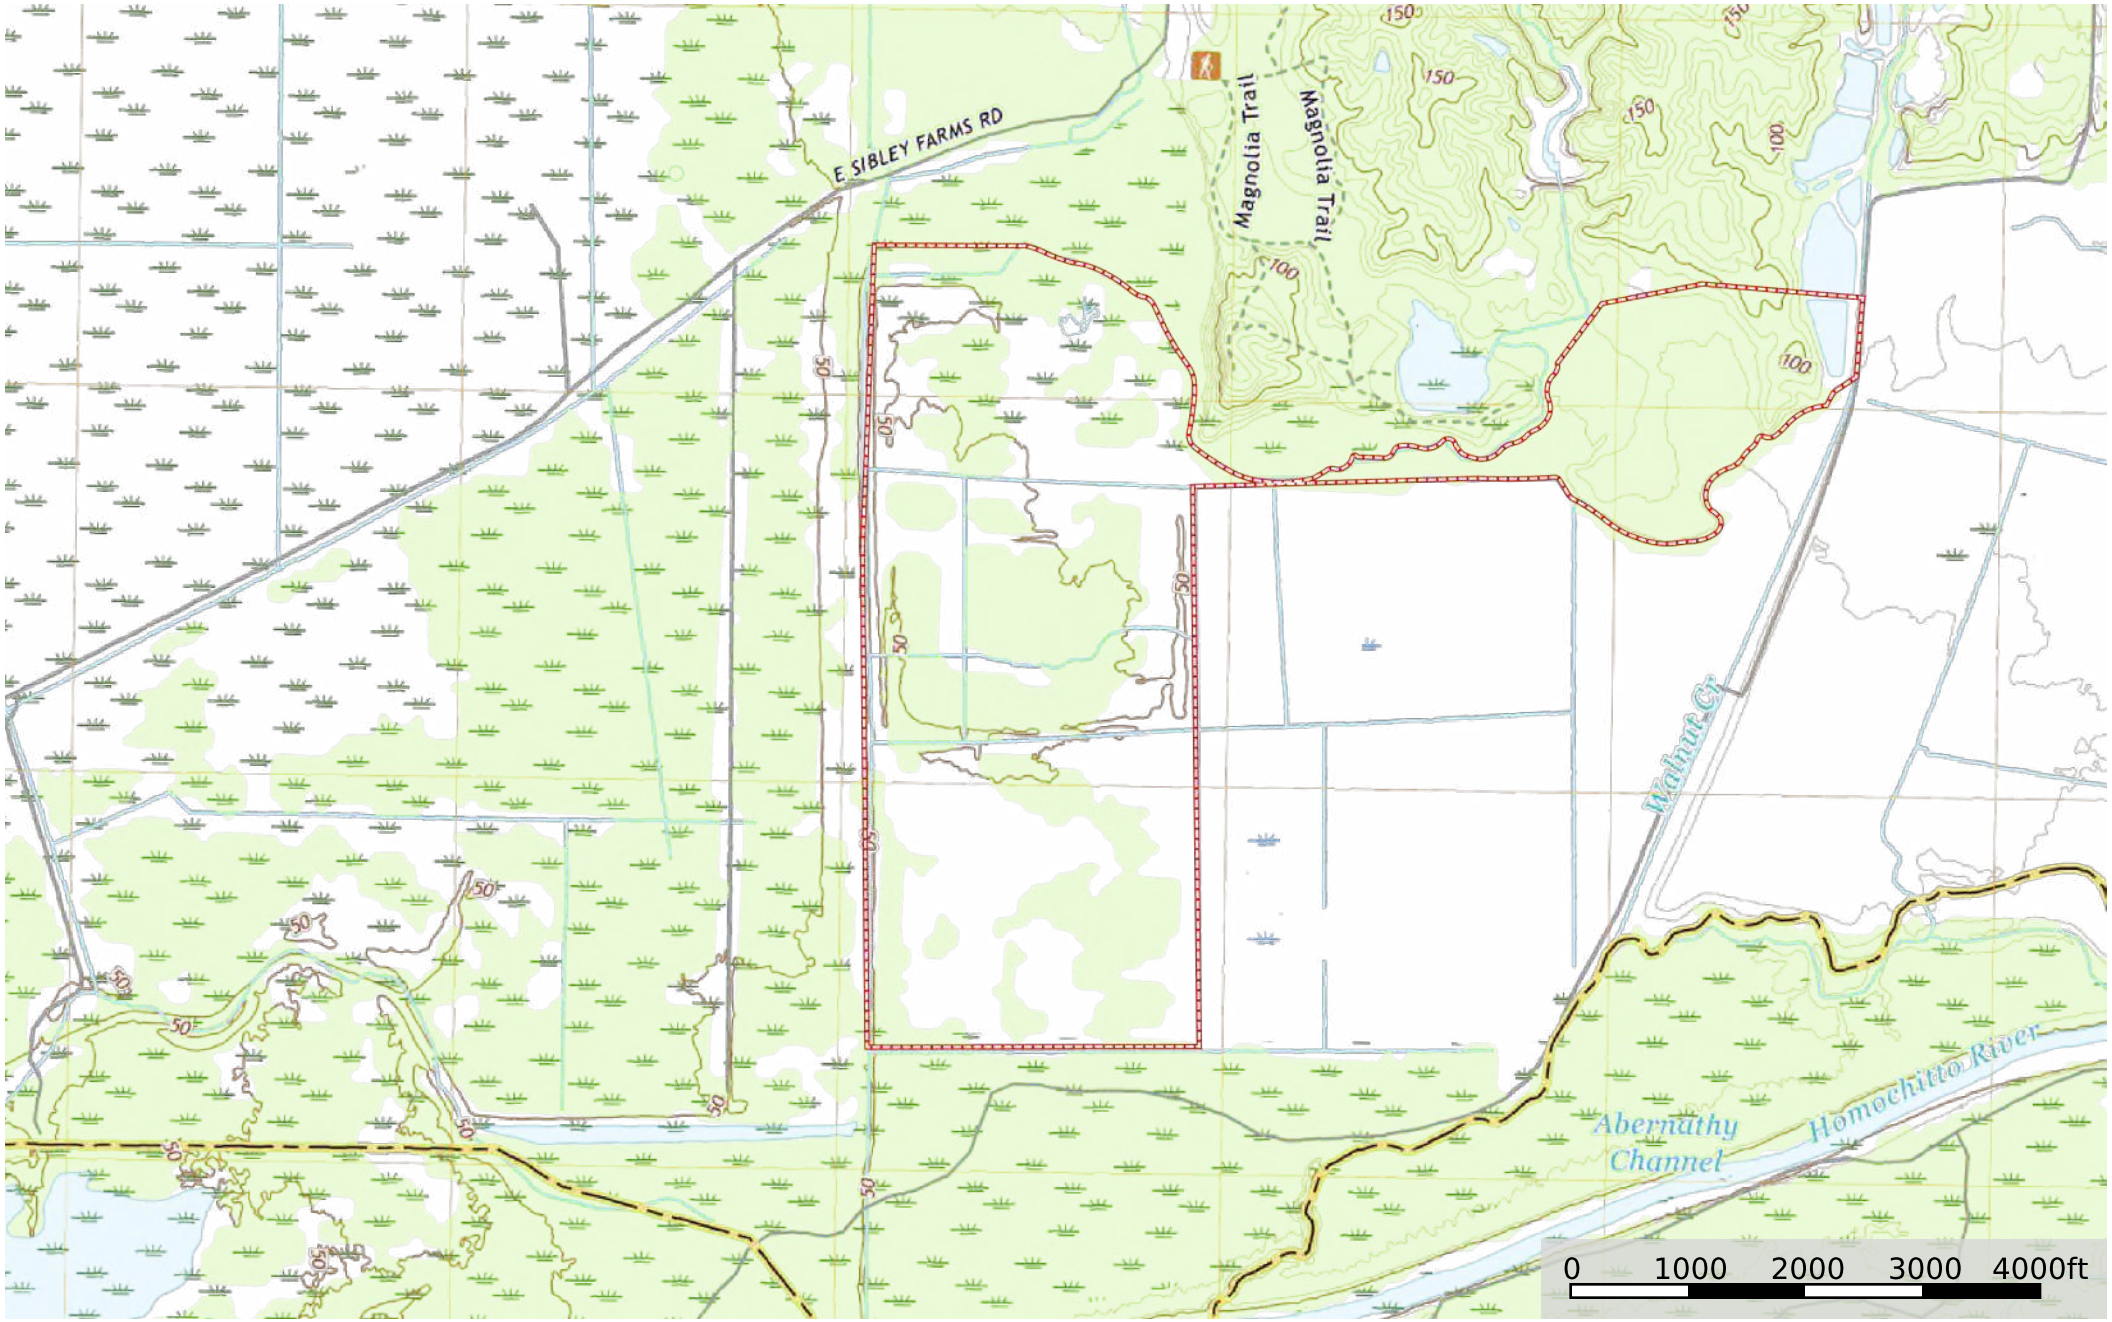

sp shieldsboro plantation

Adams County, Mississippi, 572 AC +/-

Boundary

Google

Imagery ©2022 Landsat / Copernicus, Maxar Technologies, USDA/FAO/Geo

 Boundary

- Boundary
- Stream, Intermittent
- River/Creek
- Water Body

sp shieldsboro plantation

Adams County, Mississippi, 572 AC +/-

 Boundary