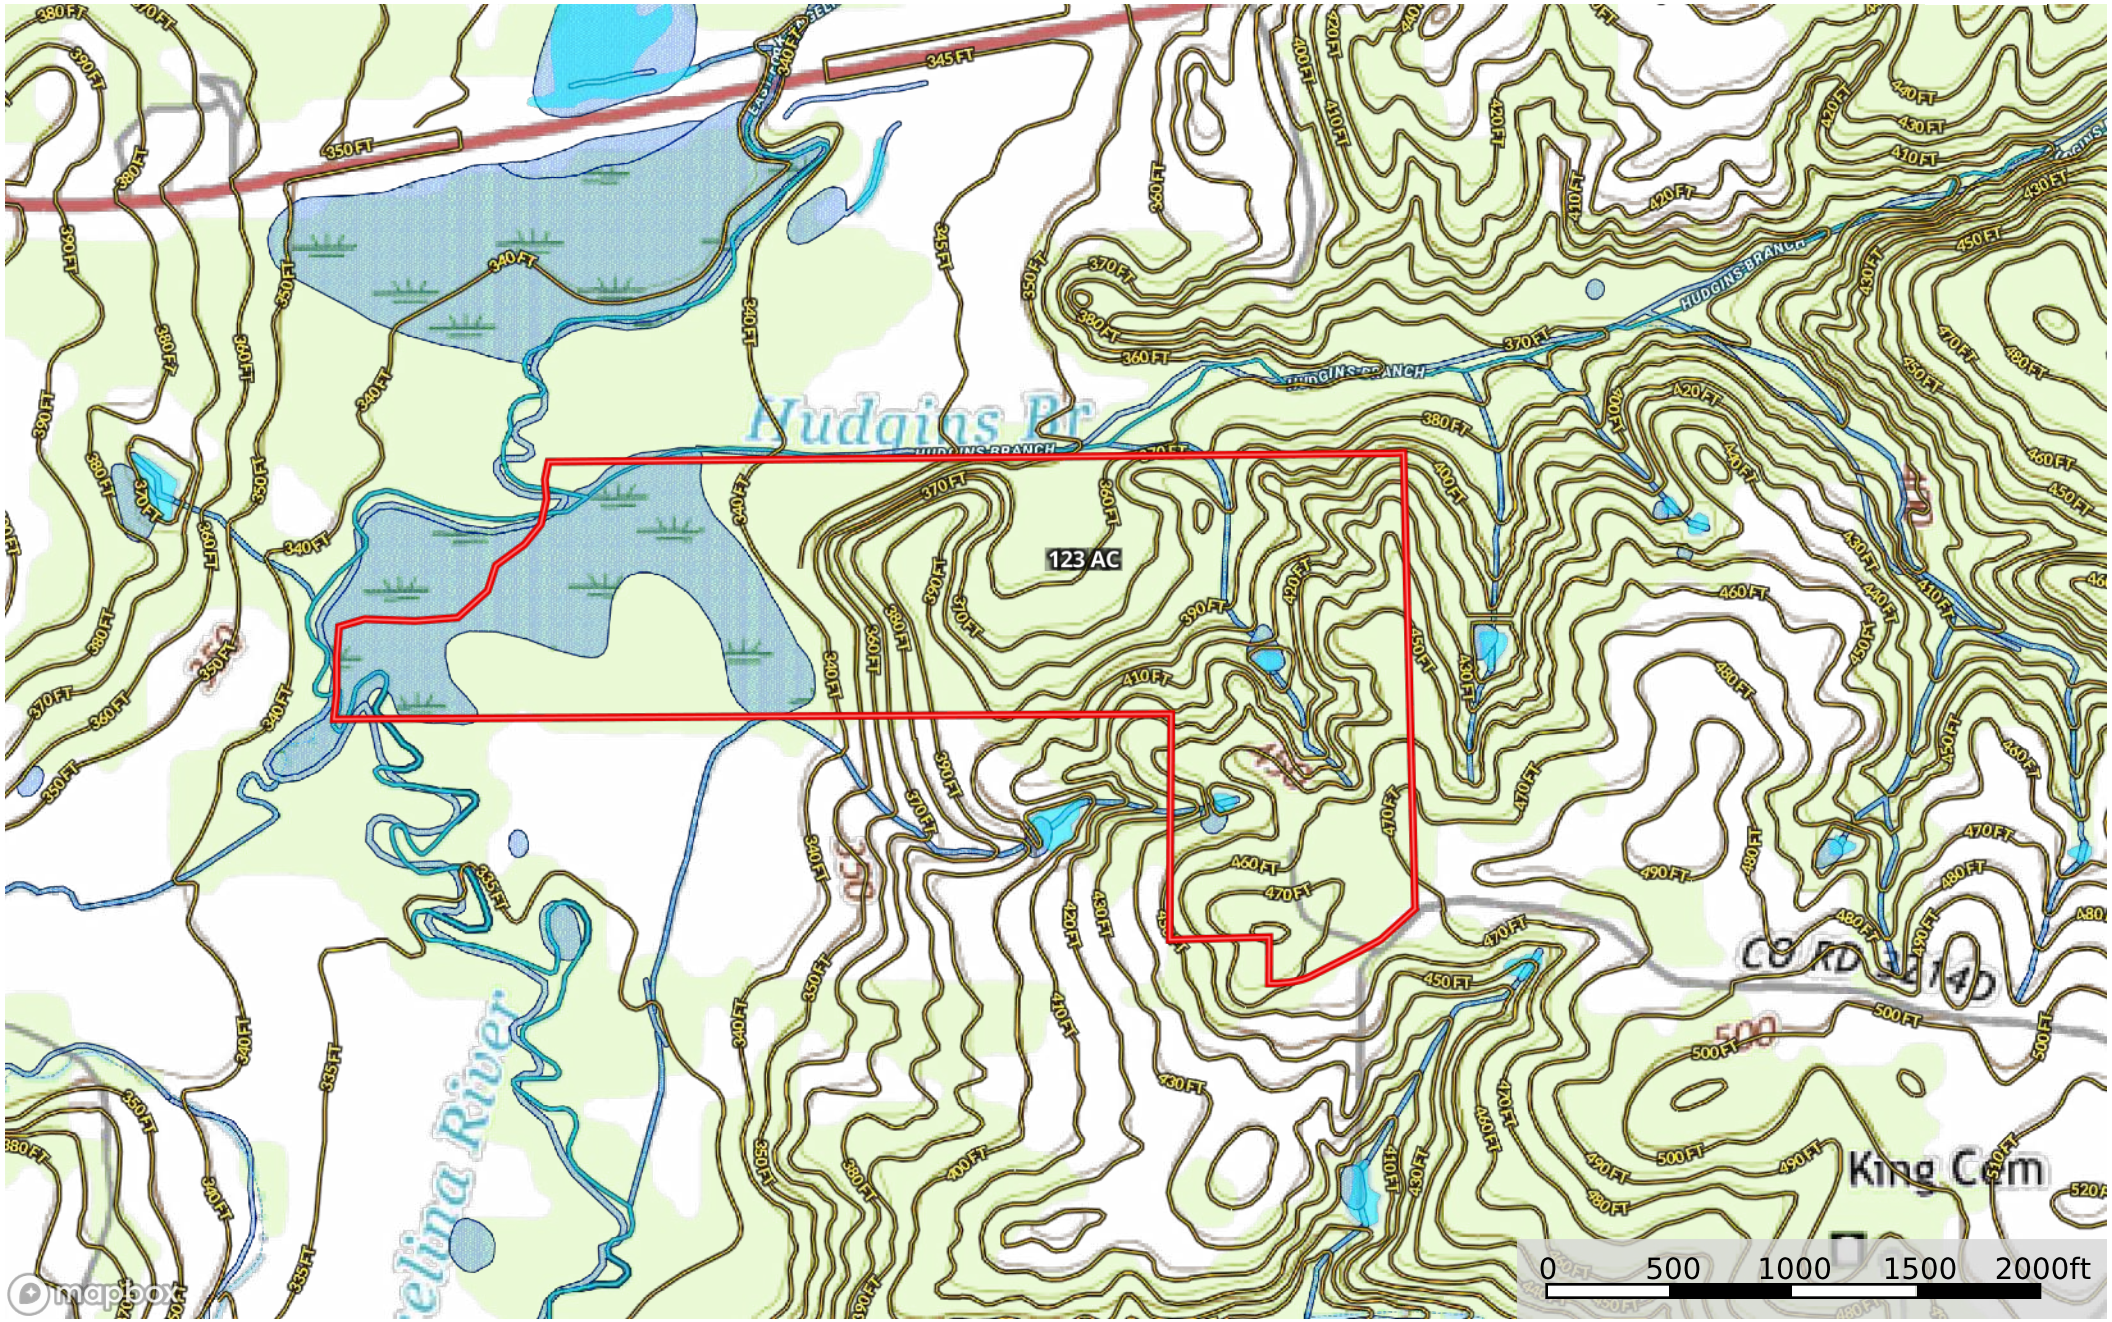

Timber Hunting Land for Sale Mount Enterprise Rusk Co | Rusk County, Texas, 122.5 AC +/-

- Boundary
- Wetlands
- Riparian
- Stream, Intermittent
- River/Creek
- Water Body