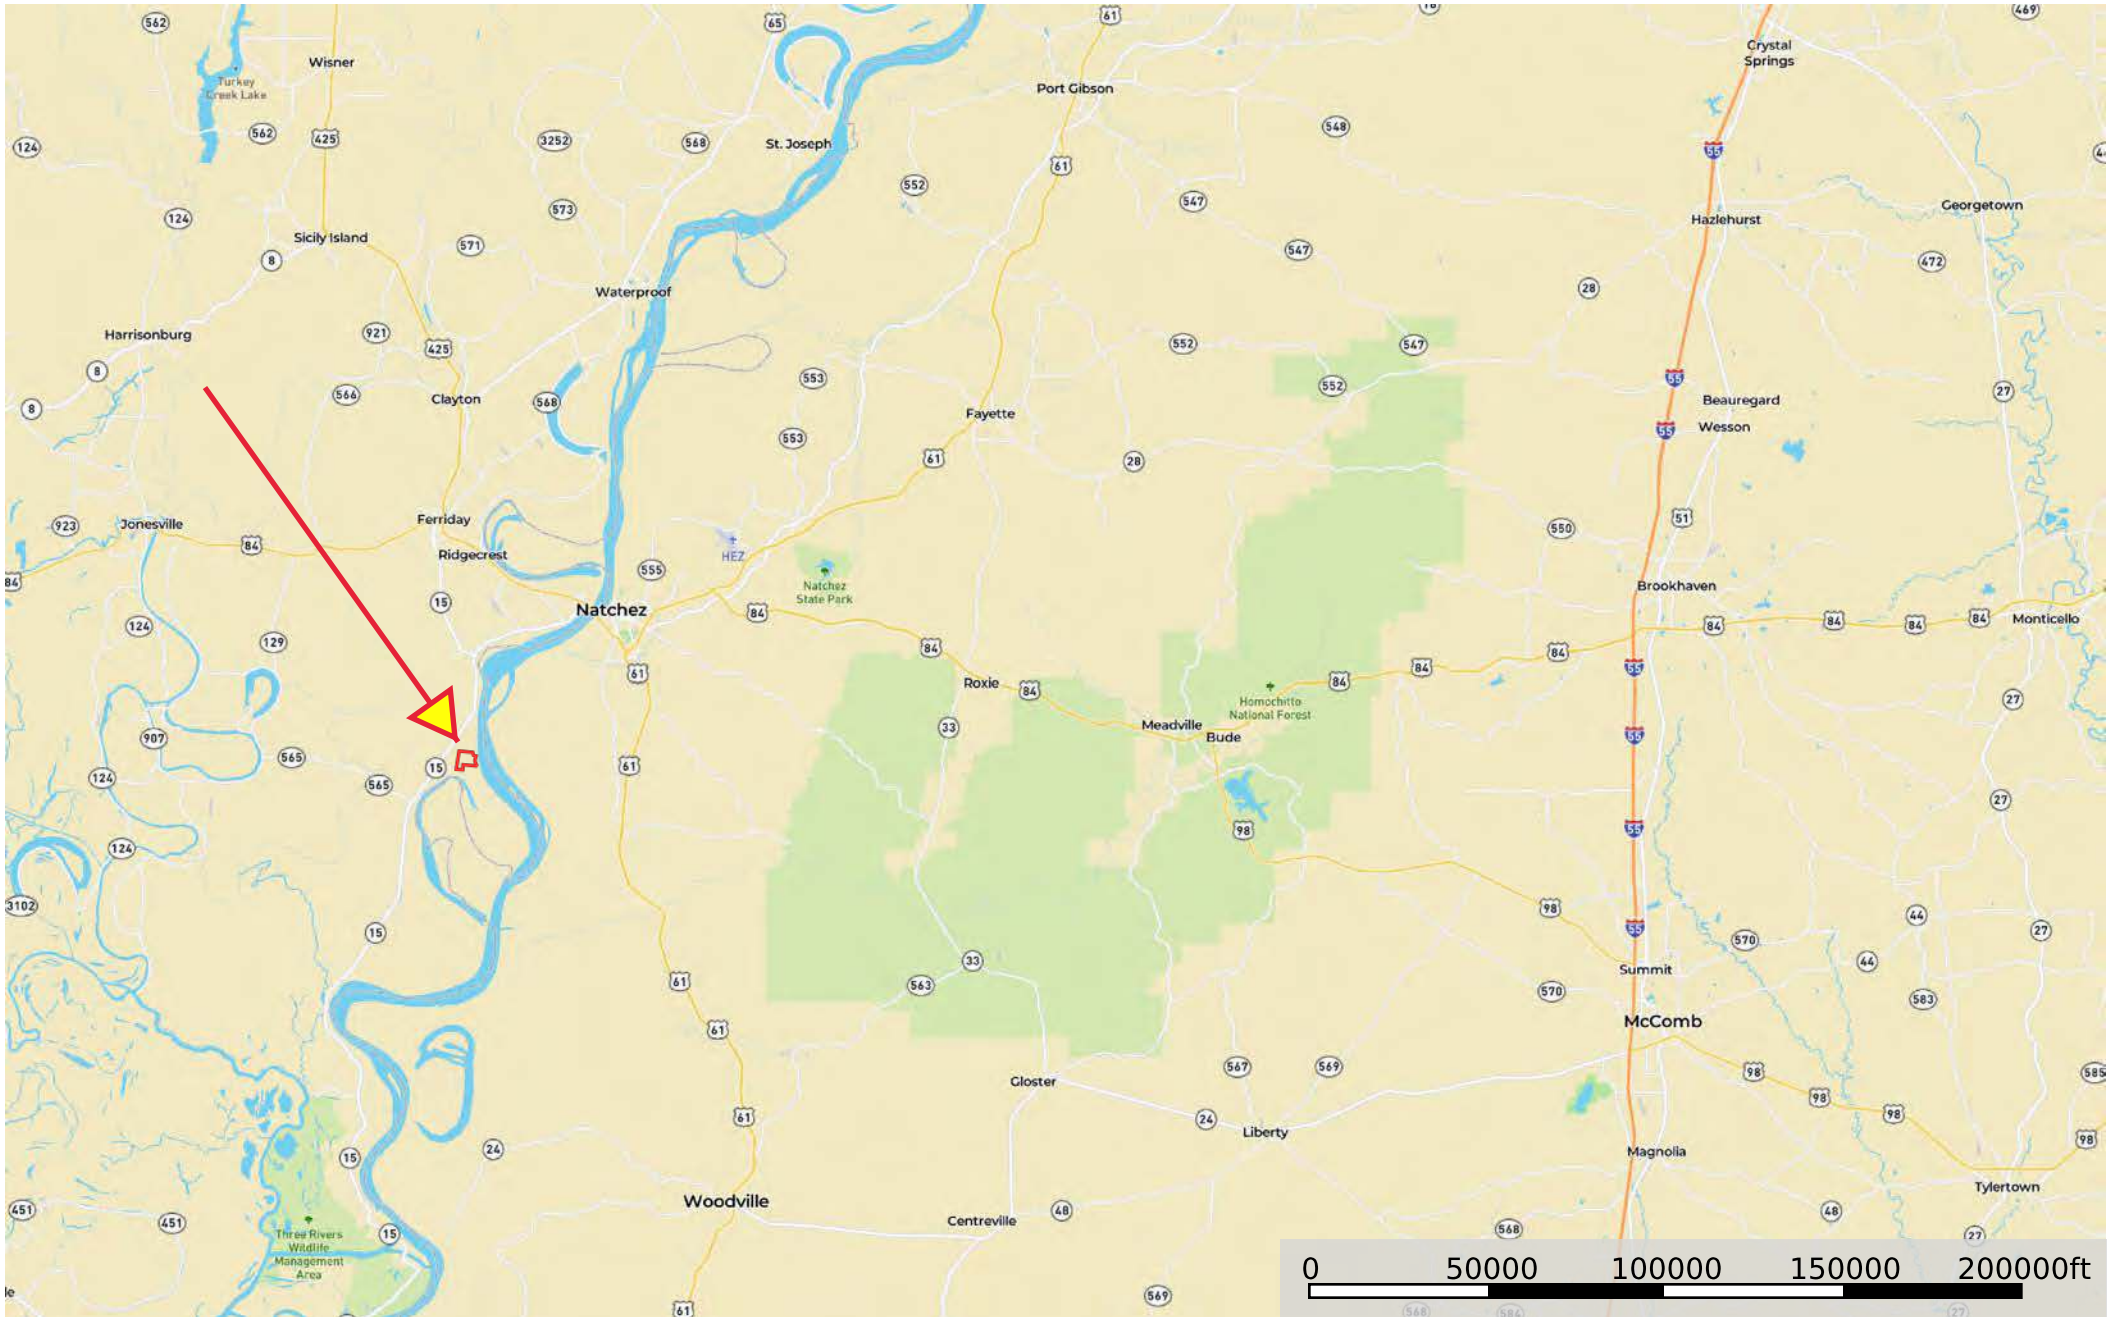

sp 467 Concordia Louisiana, AC +/-

Boundary

 Boundary

- Boundary
- 100 Year Floodplain
- 500 Year Floodplain
- Floodway
- Special
- Unmapped/ Not Included
- Stream, Intermittent
- River/Creek
- Water Body

 Boundary