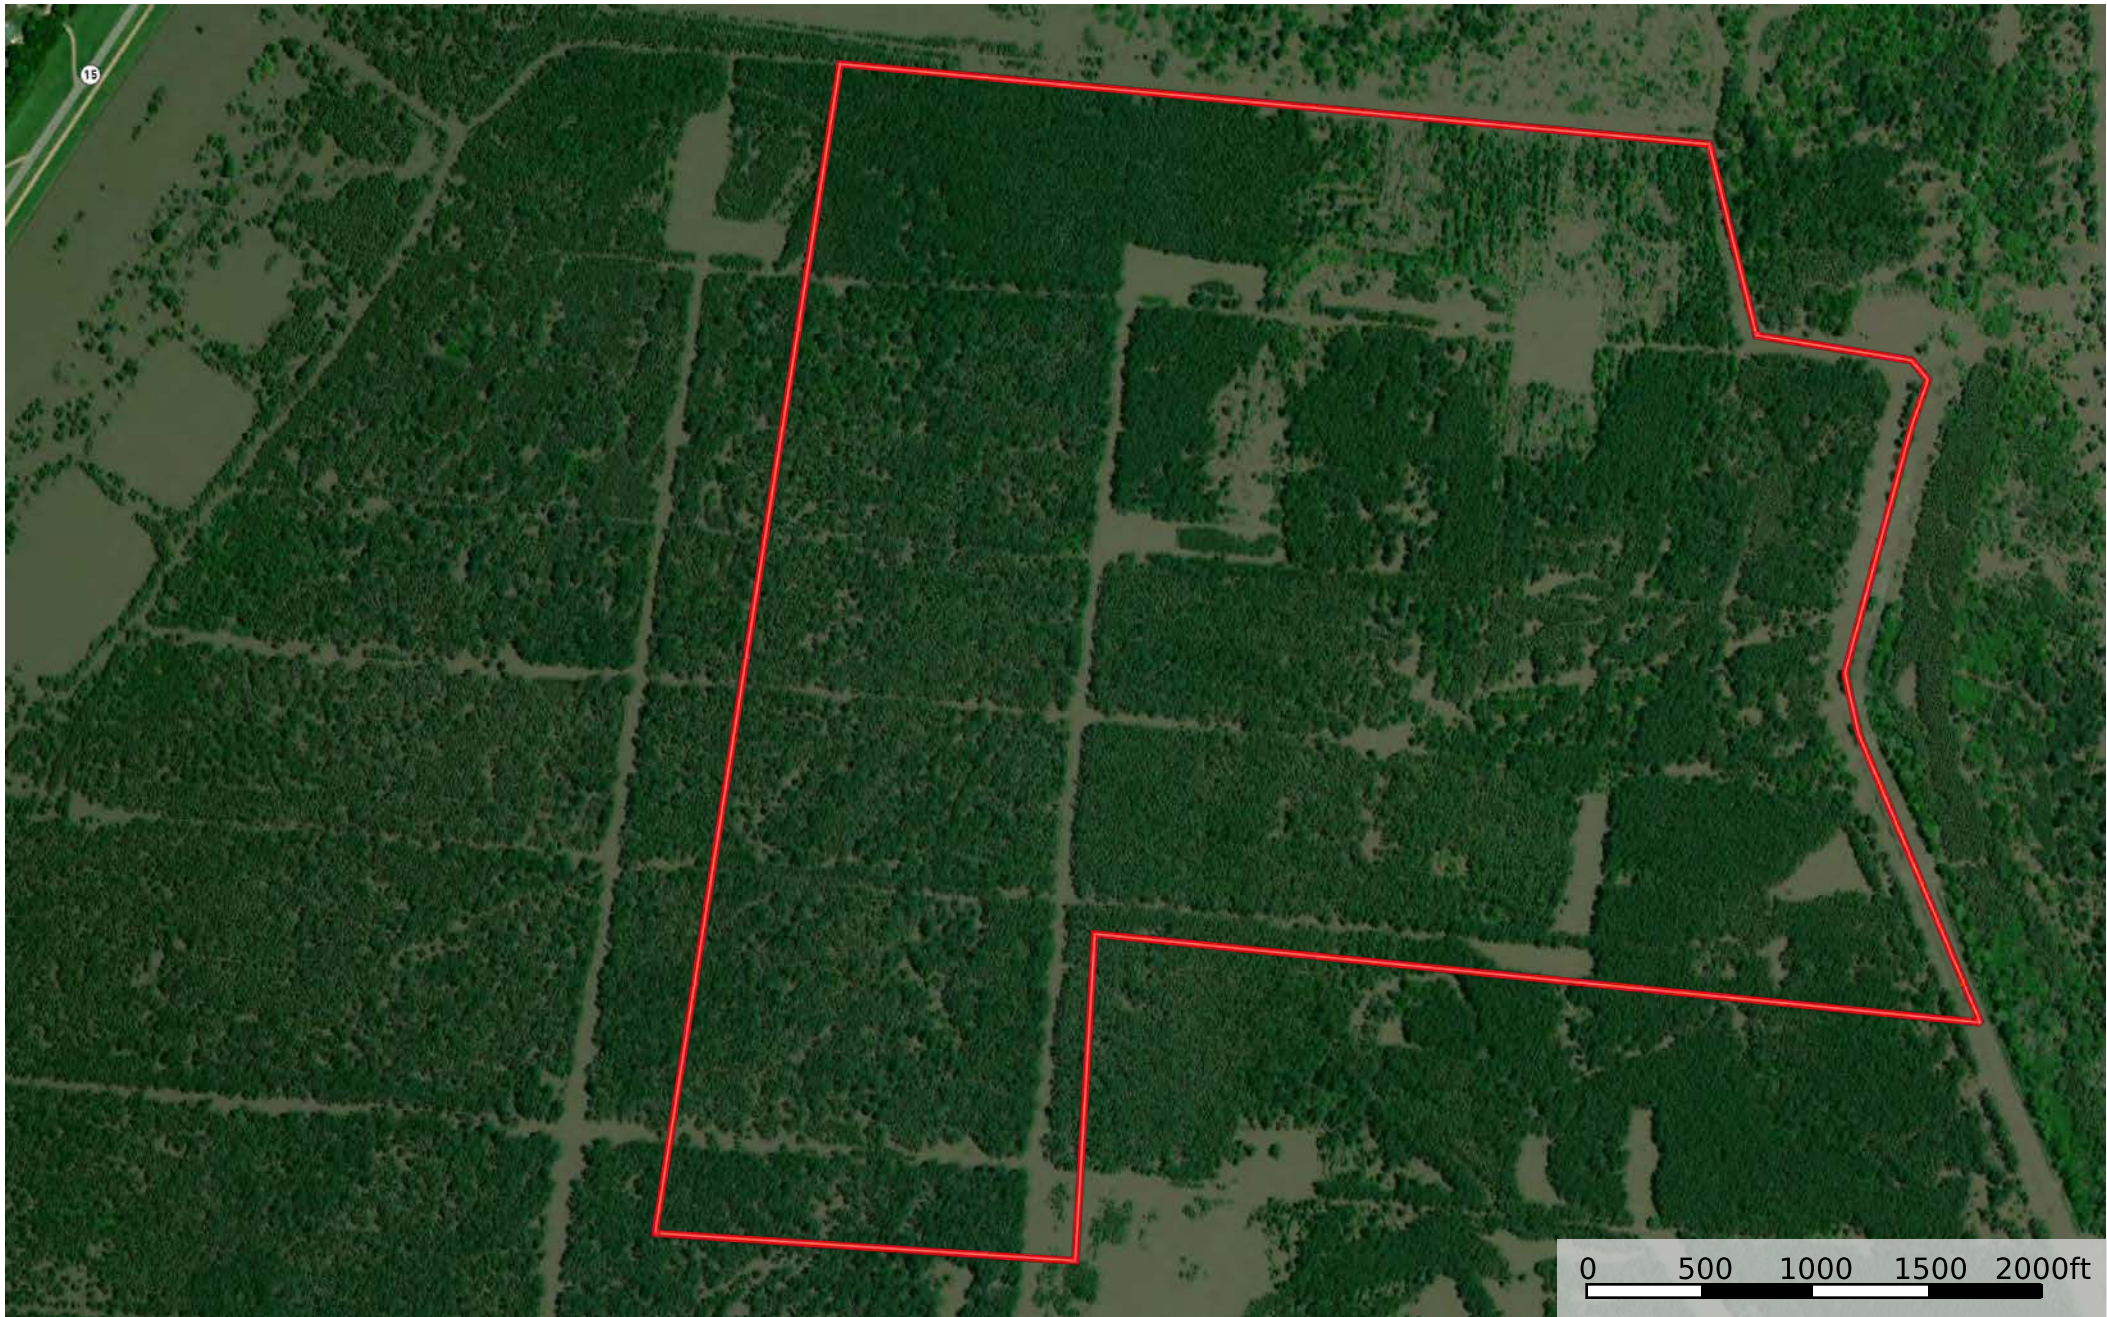

sp 467 Concordia Louisiana, AC +/-

Boundary

 Boundary

- Boundary
- 100 Year Floodplain
- 500 Year Floodplain
- Floodway
- Special
- Unmapped/ Not Included
- Stream, Intermittent
- River/Creek
- Water Body

 Boundary