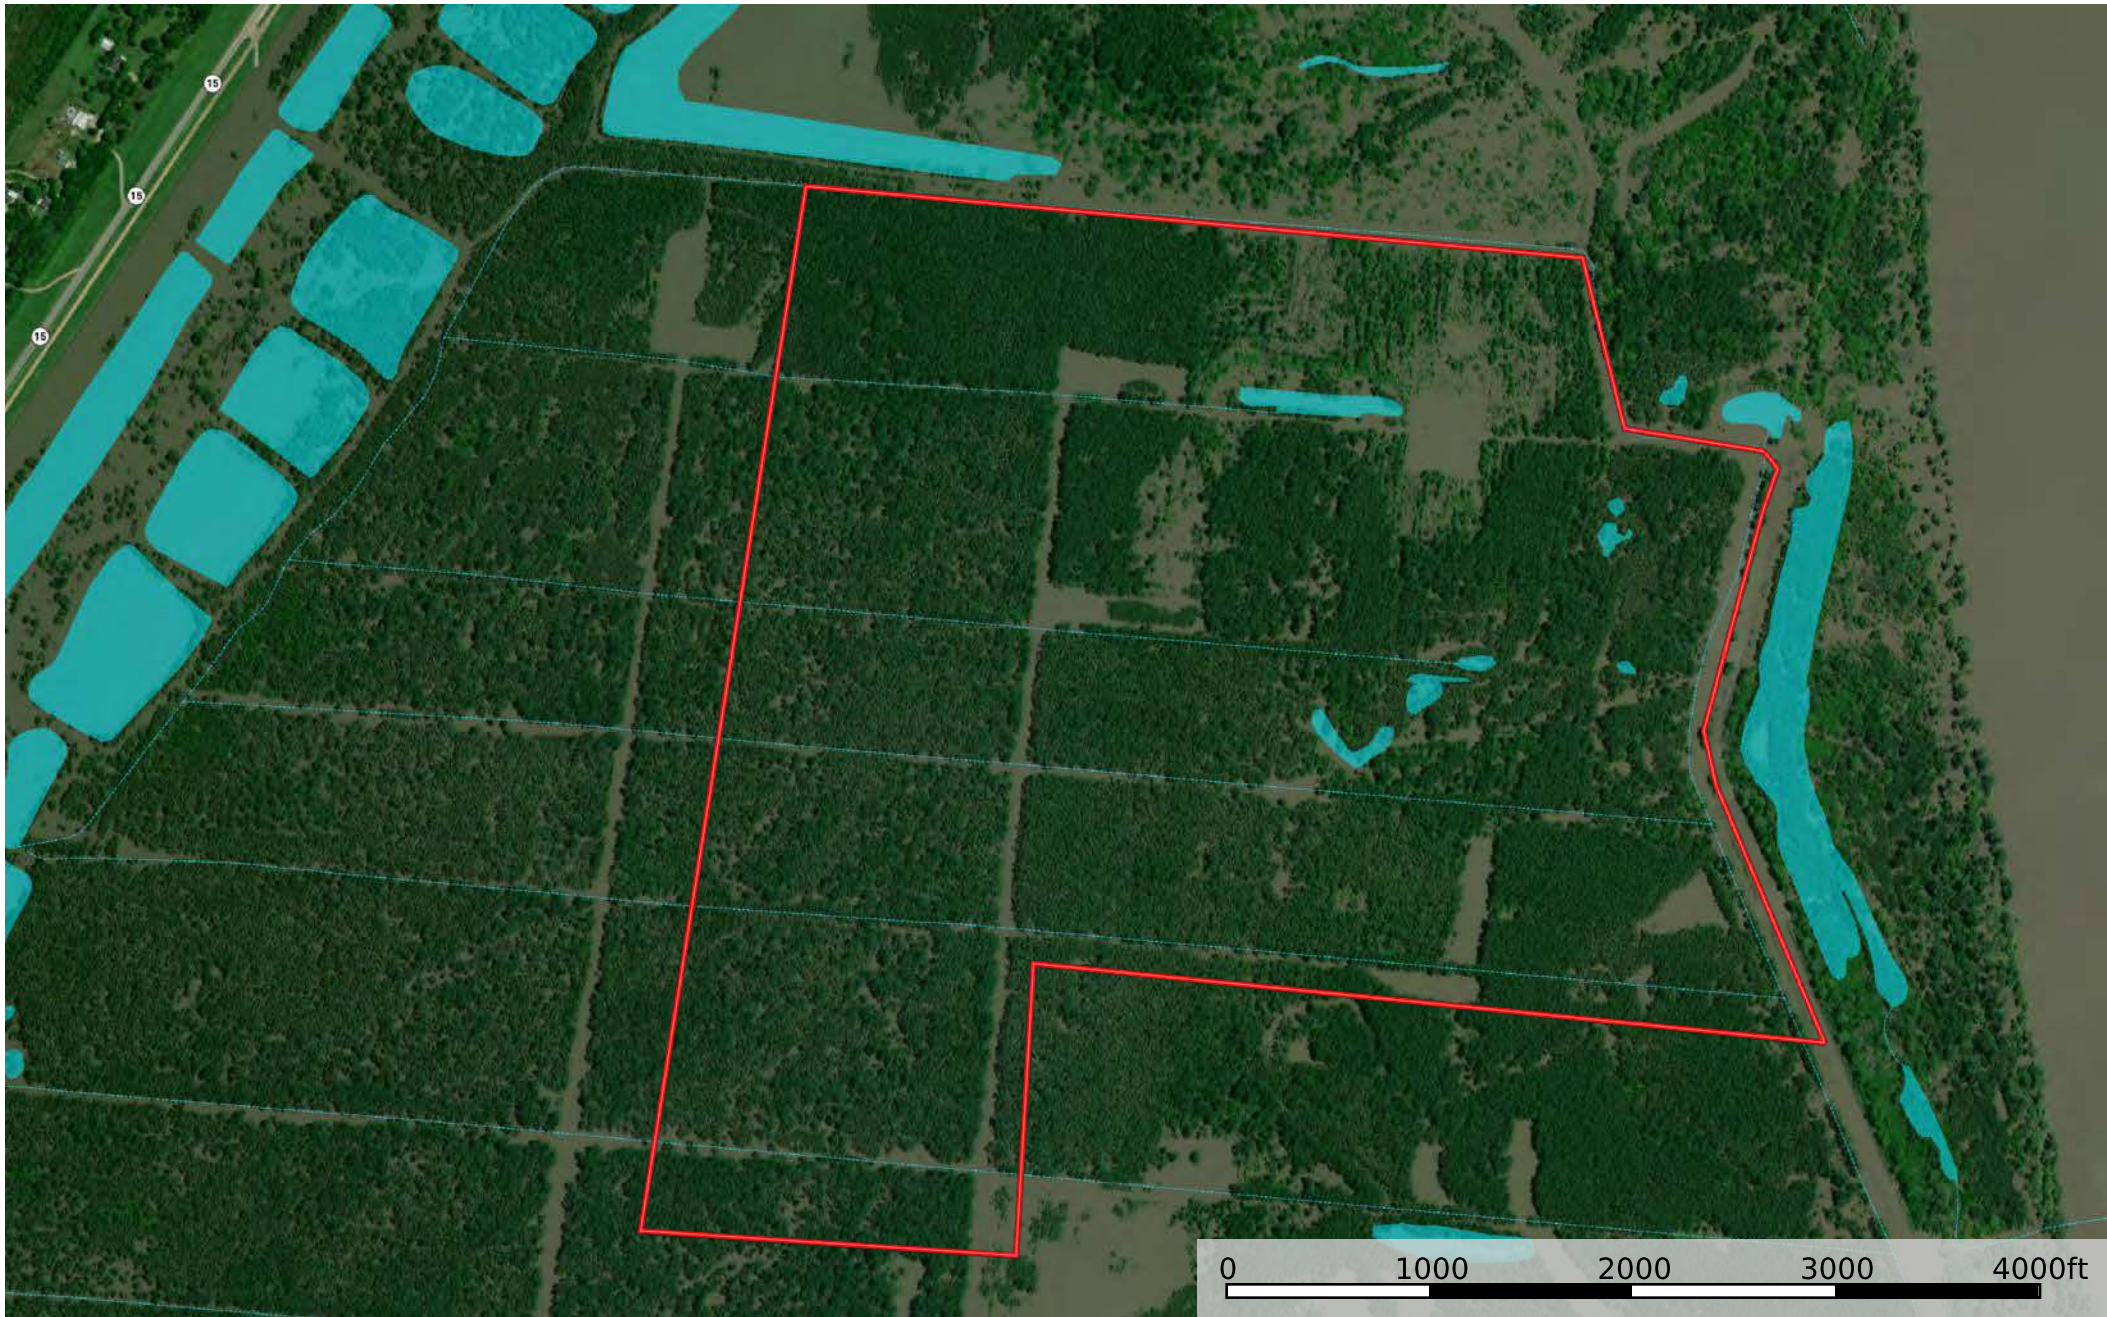

sp 467 Concordia Louisiana, AC +/-

Boundary

 Boundary

- Boundary
- 100 Year Floodplain
- 500 Year Floodplain
- Floodway
- Special
- Unmapped/ Not Included
- Stream, Intermittent
- River/Creek
- Water Body

 Boundary