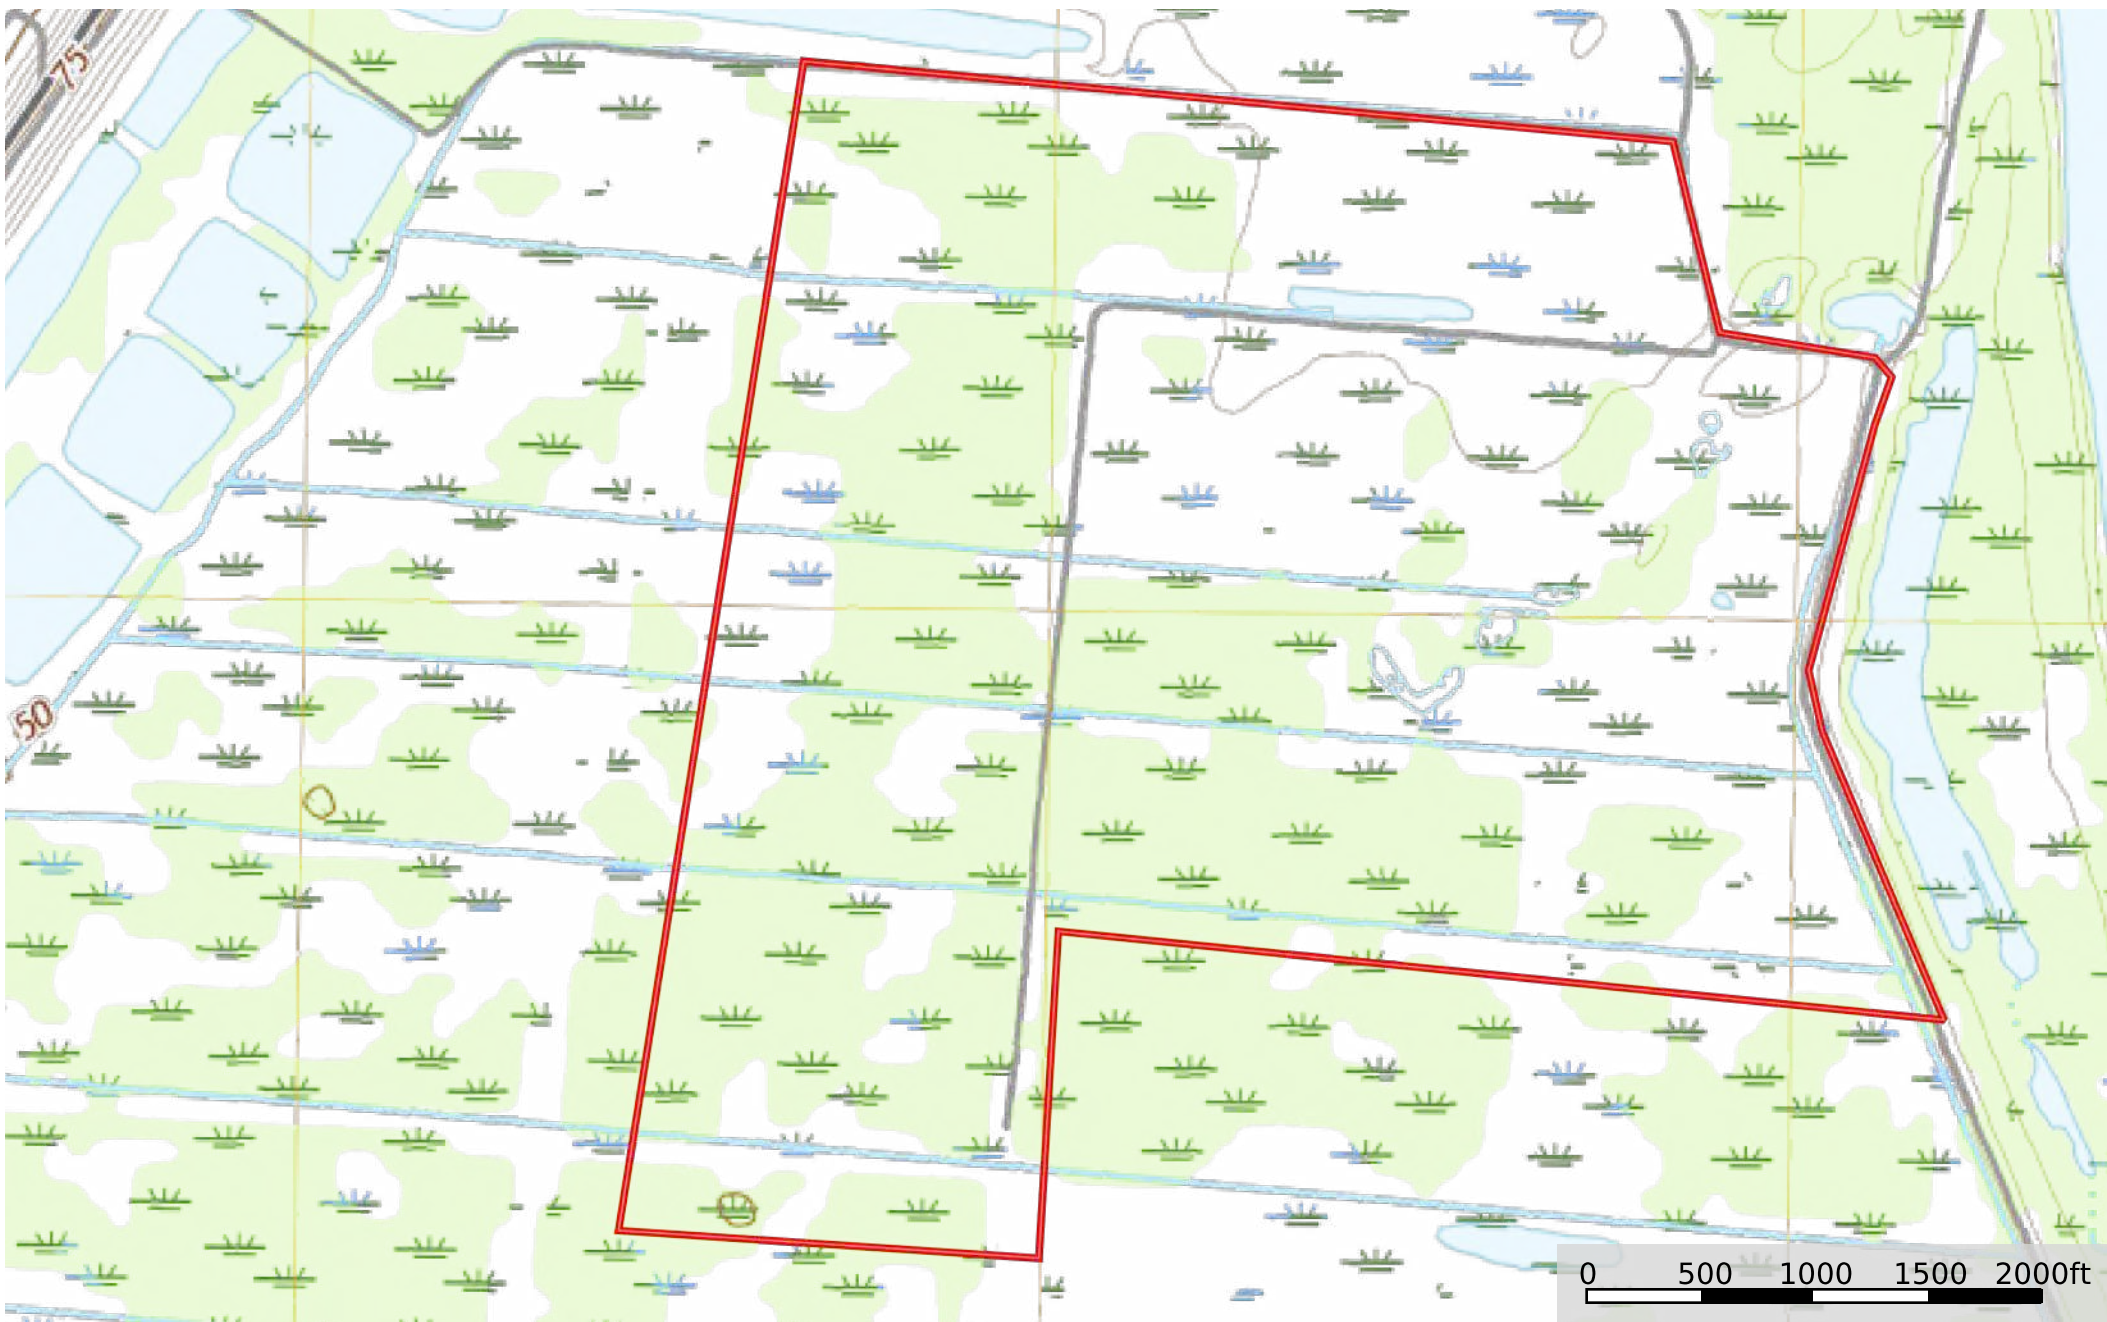

sp 467 Concordia Louisiana, AC +/-

Boundary

 Boundary

- Boundary
- 100 Year Floodplain
- 500 Year Floodplain
- Floodway
- Special
- Unmapped/ Not Included
- Stream, Intermittent
- River/Creek
- Water Body

 Boundary