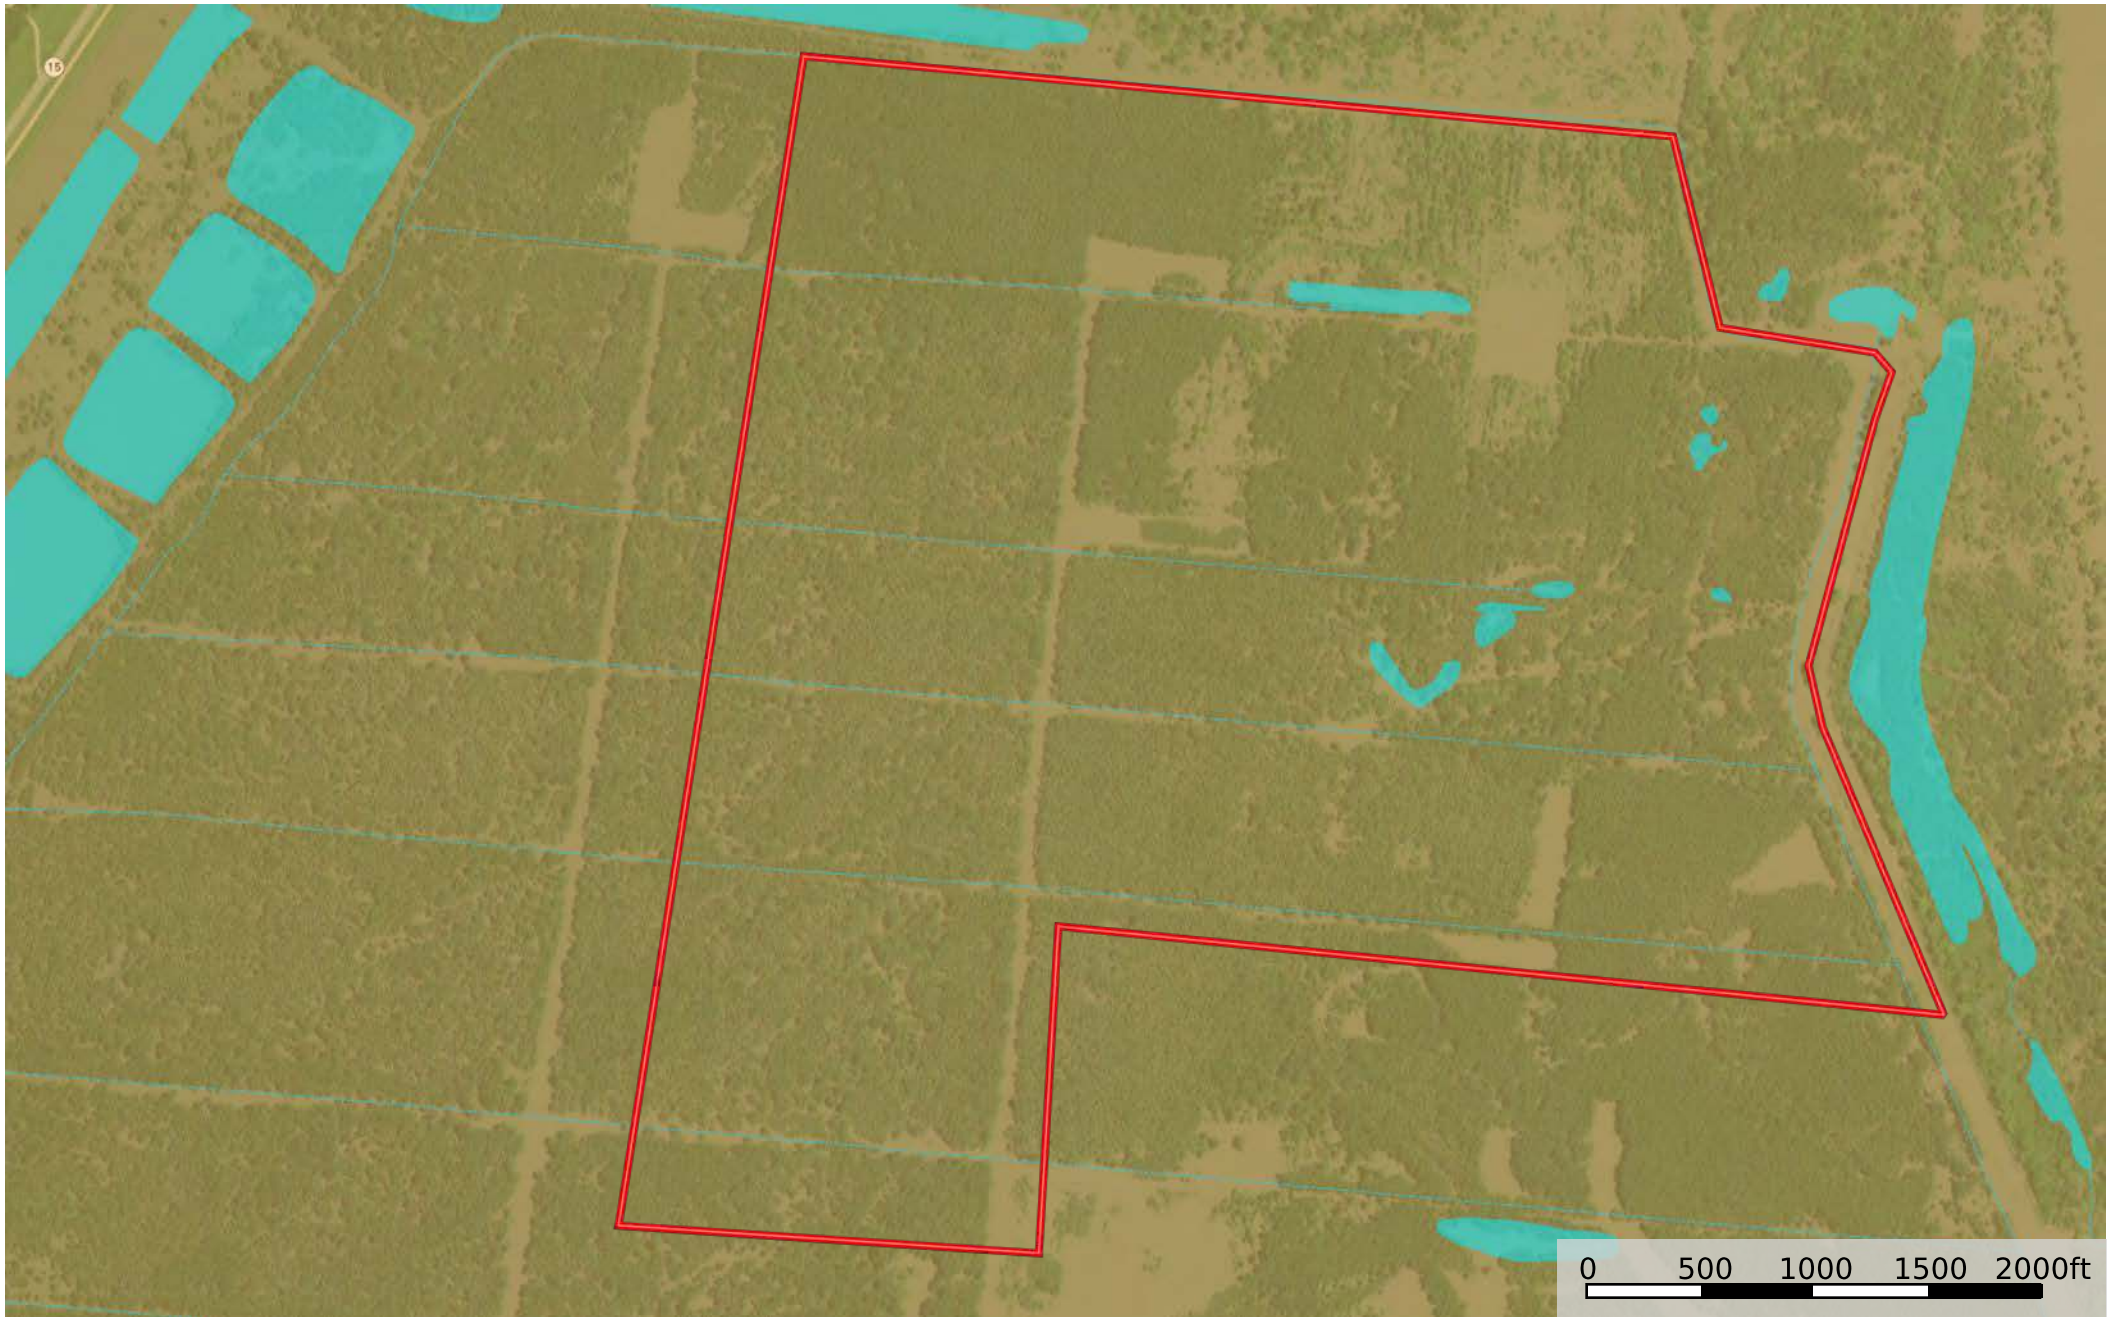

sp 467 Concordia Louisiana, AC +/-

Boundary

 Boundary

- Boundary
- 100 Year Floodplain
- 500 Year Floodplain
- Floodway
- Special
- Unmapped/ Not Included
- Stream, Intermittent
- River/Creek
- Water Body

 Boundary