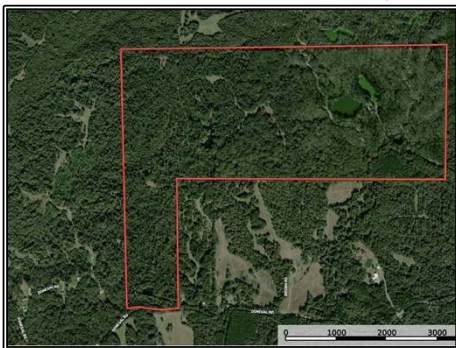

$1,990,000

450 Acres
MLS #137293
UC #23042-37293

#HUNTINGLANDMAN