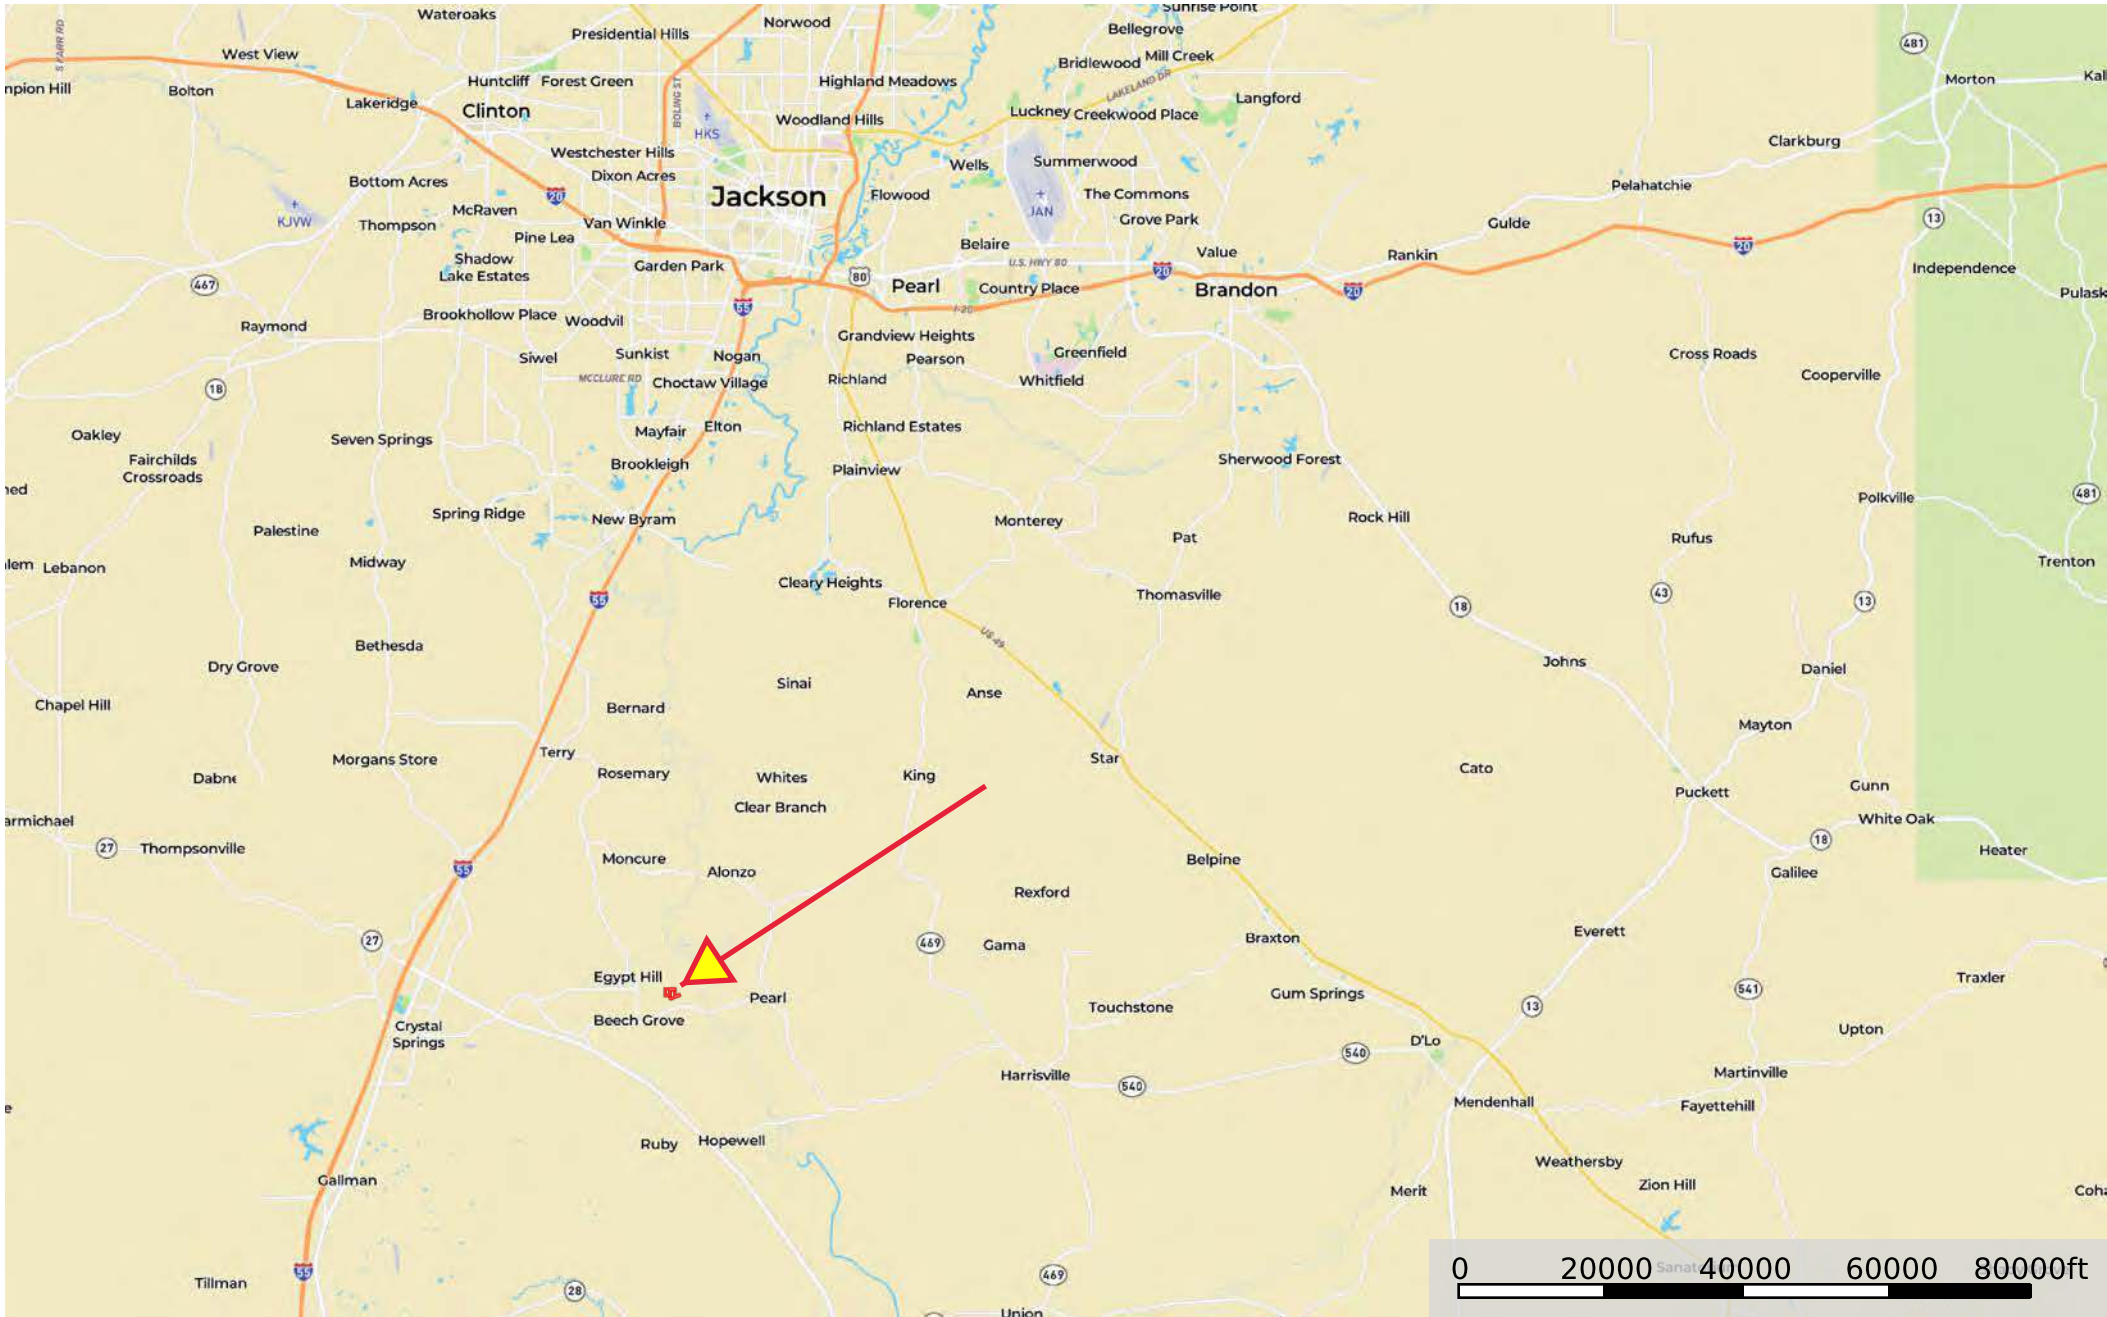

# rd 38 acres Copiah County Mississippi, AC +/-

Boundary

-  Boundary
-  Stream, Intermittent
-  River/Creek
-  Water Body

Boundary