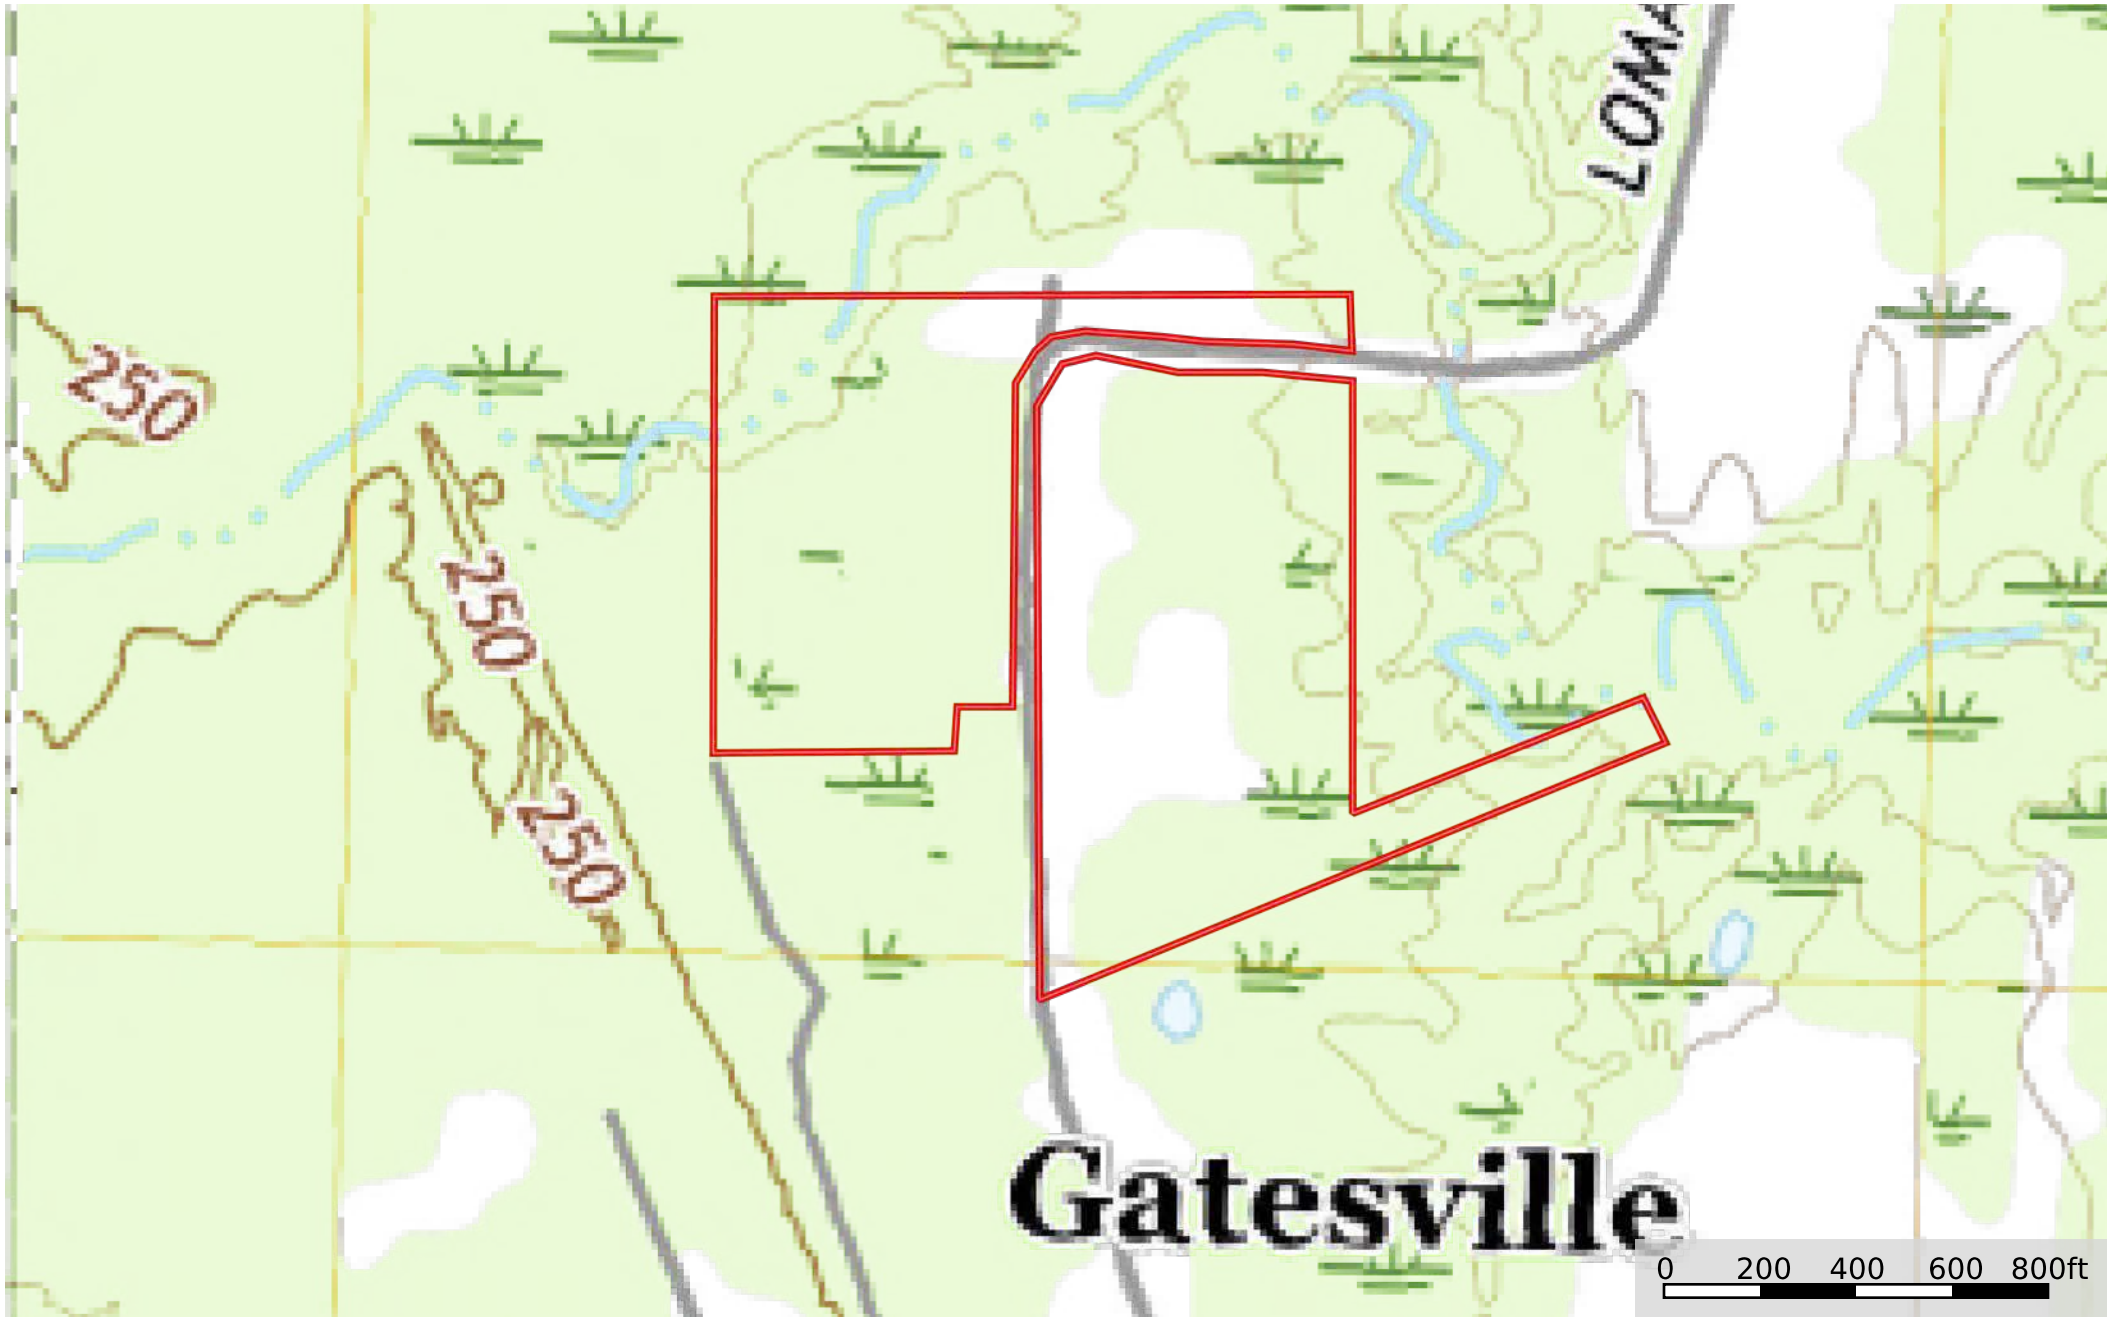

# rd 38 acres Copiah County Mississippi, AC +/-

Boundary

-  Boundary
-  Stream, Intermittent
-  River/Creek
-  Water Body

Boundary