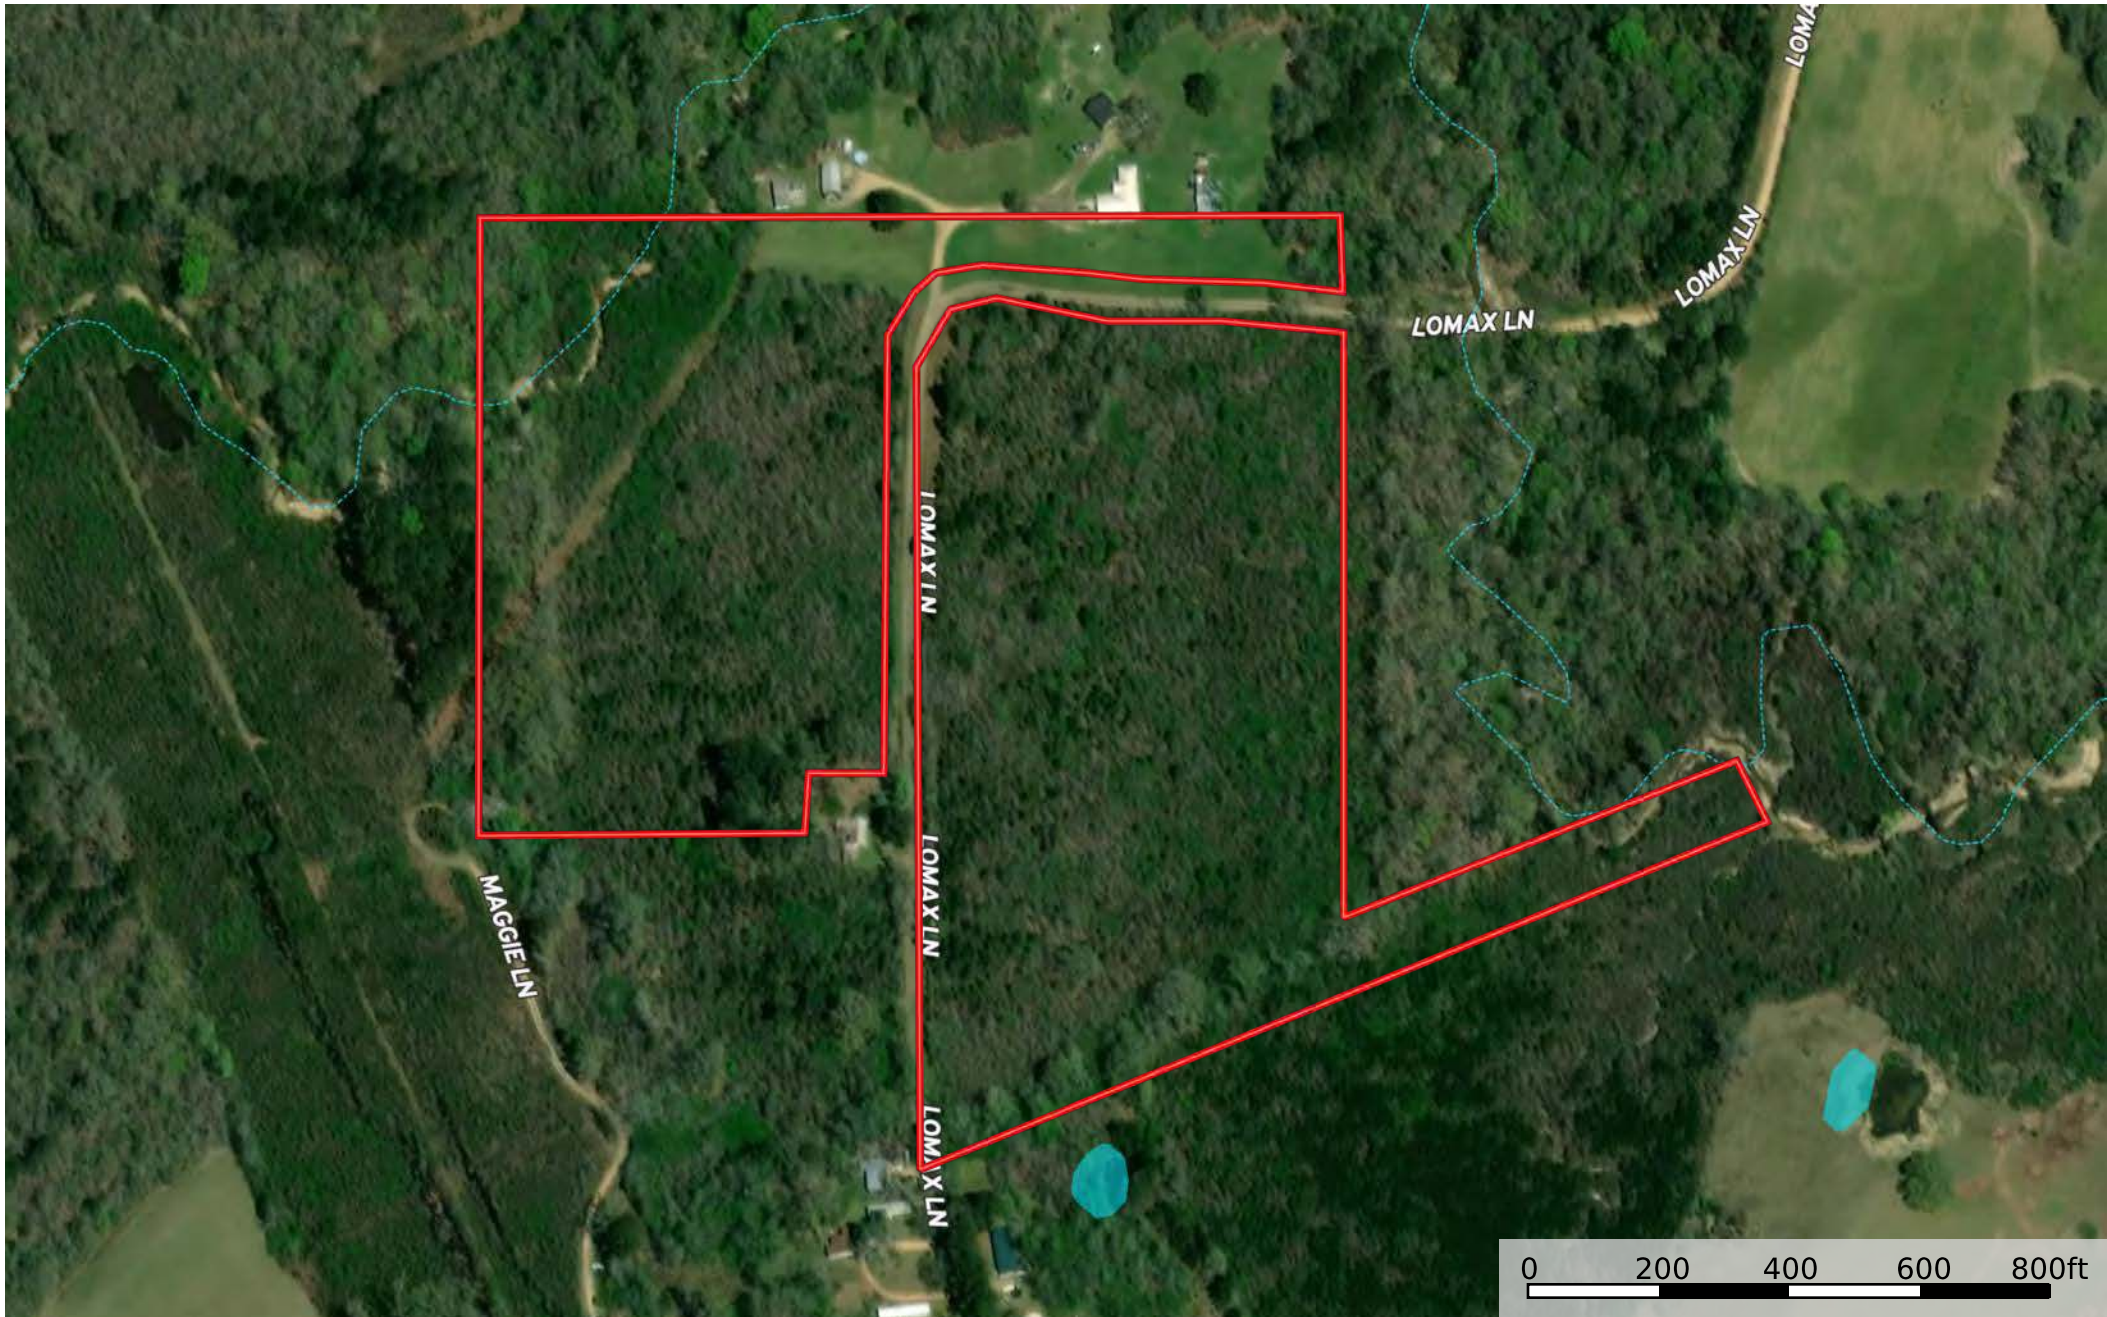

# rd 38 acres Copiah County Mississippi, AC +/-

Boundary

-  Boundary
-  Stream, Intermittent
-  River/Creek
-  Water Body

Boundary