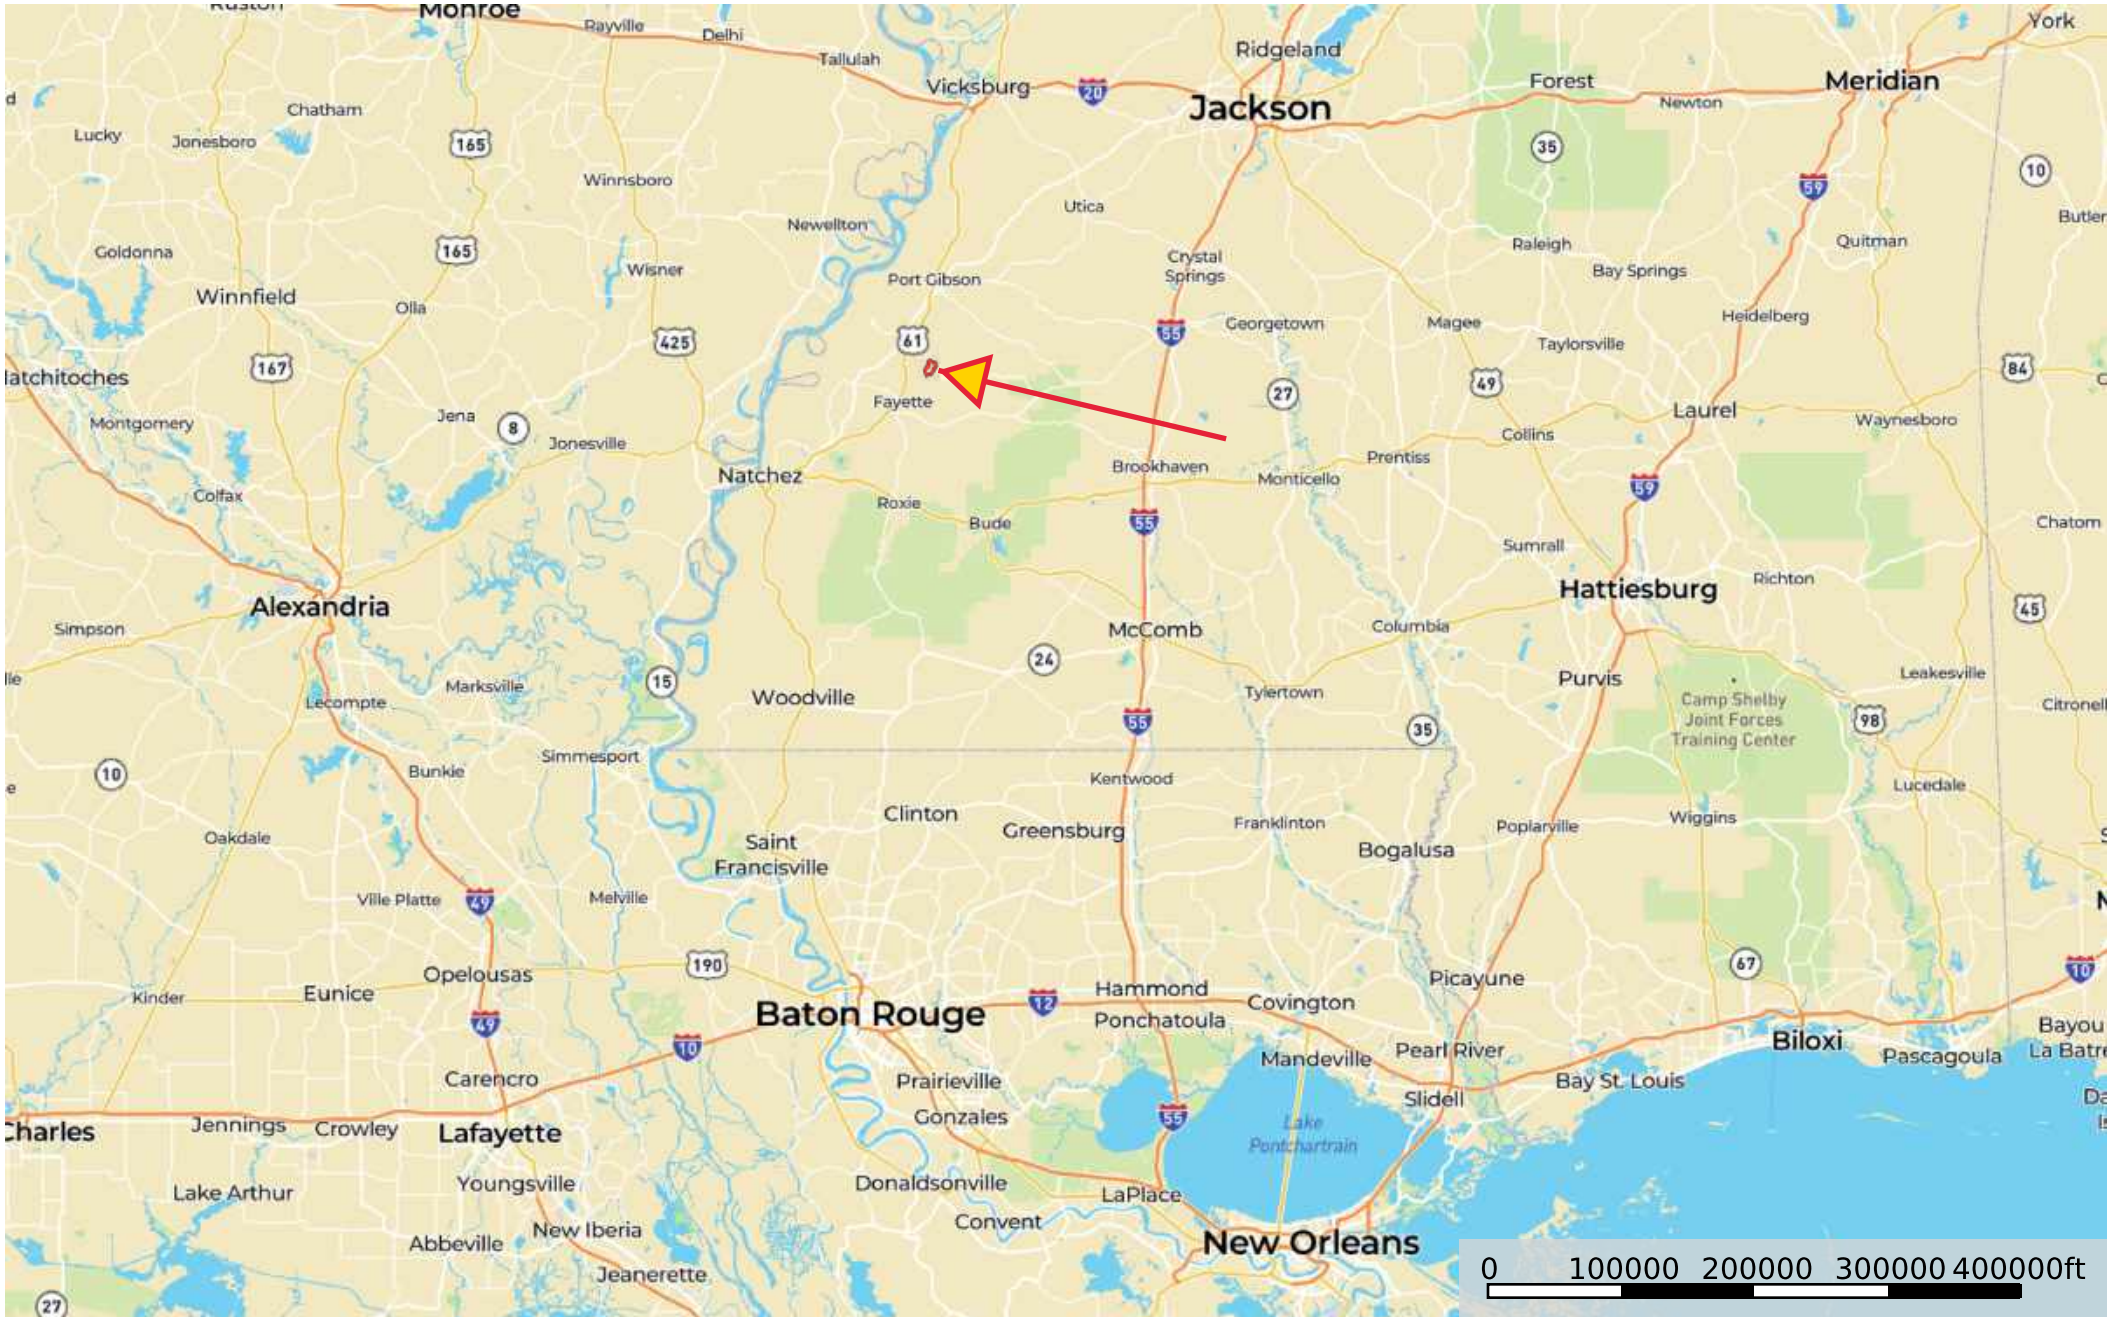

# Deer Creek

Jefferson County, Mississippi, 1225 AC +/-

 Boundary

# Deer Creek

Jefferson County, Mississippi, 1225 AC +/-

- Boundary
- 100 Year Floodplain
- 500 Year Floodplain
- Floodway
- Special
- Unmapped/ Not Included
- Stream, Intermittent
- River/Creek
- Water Body