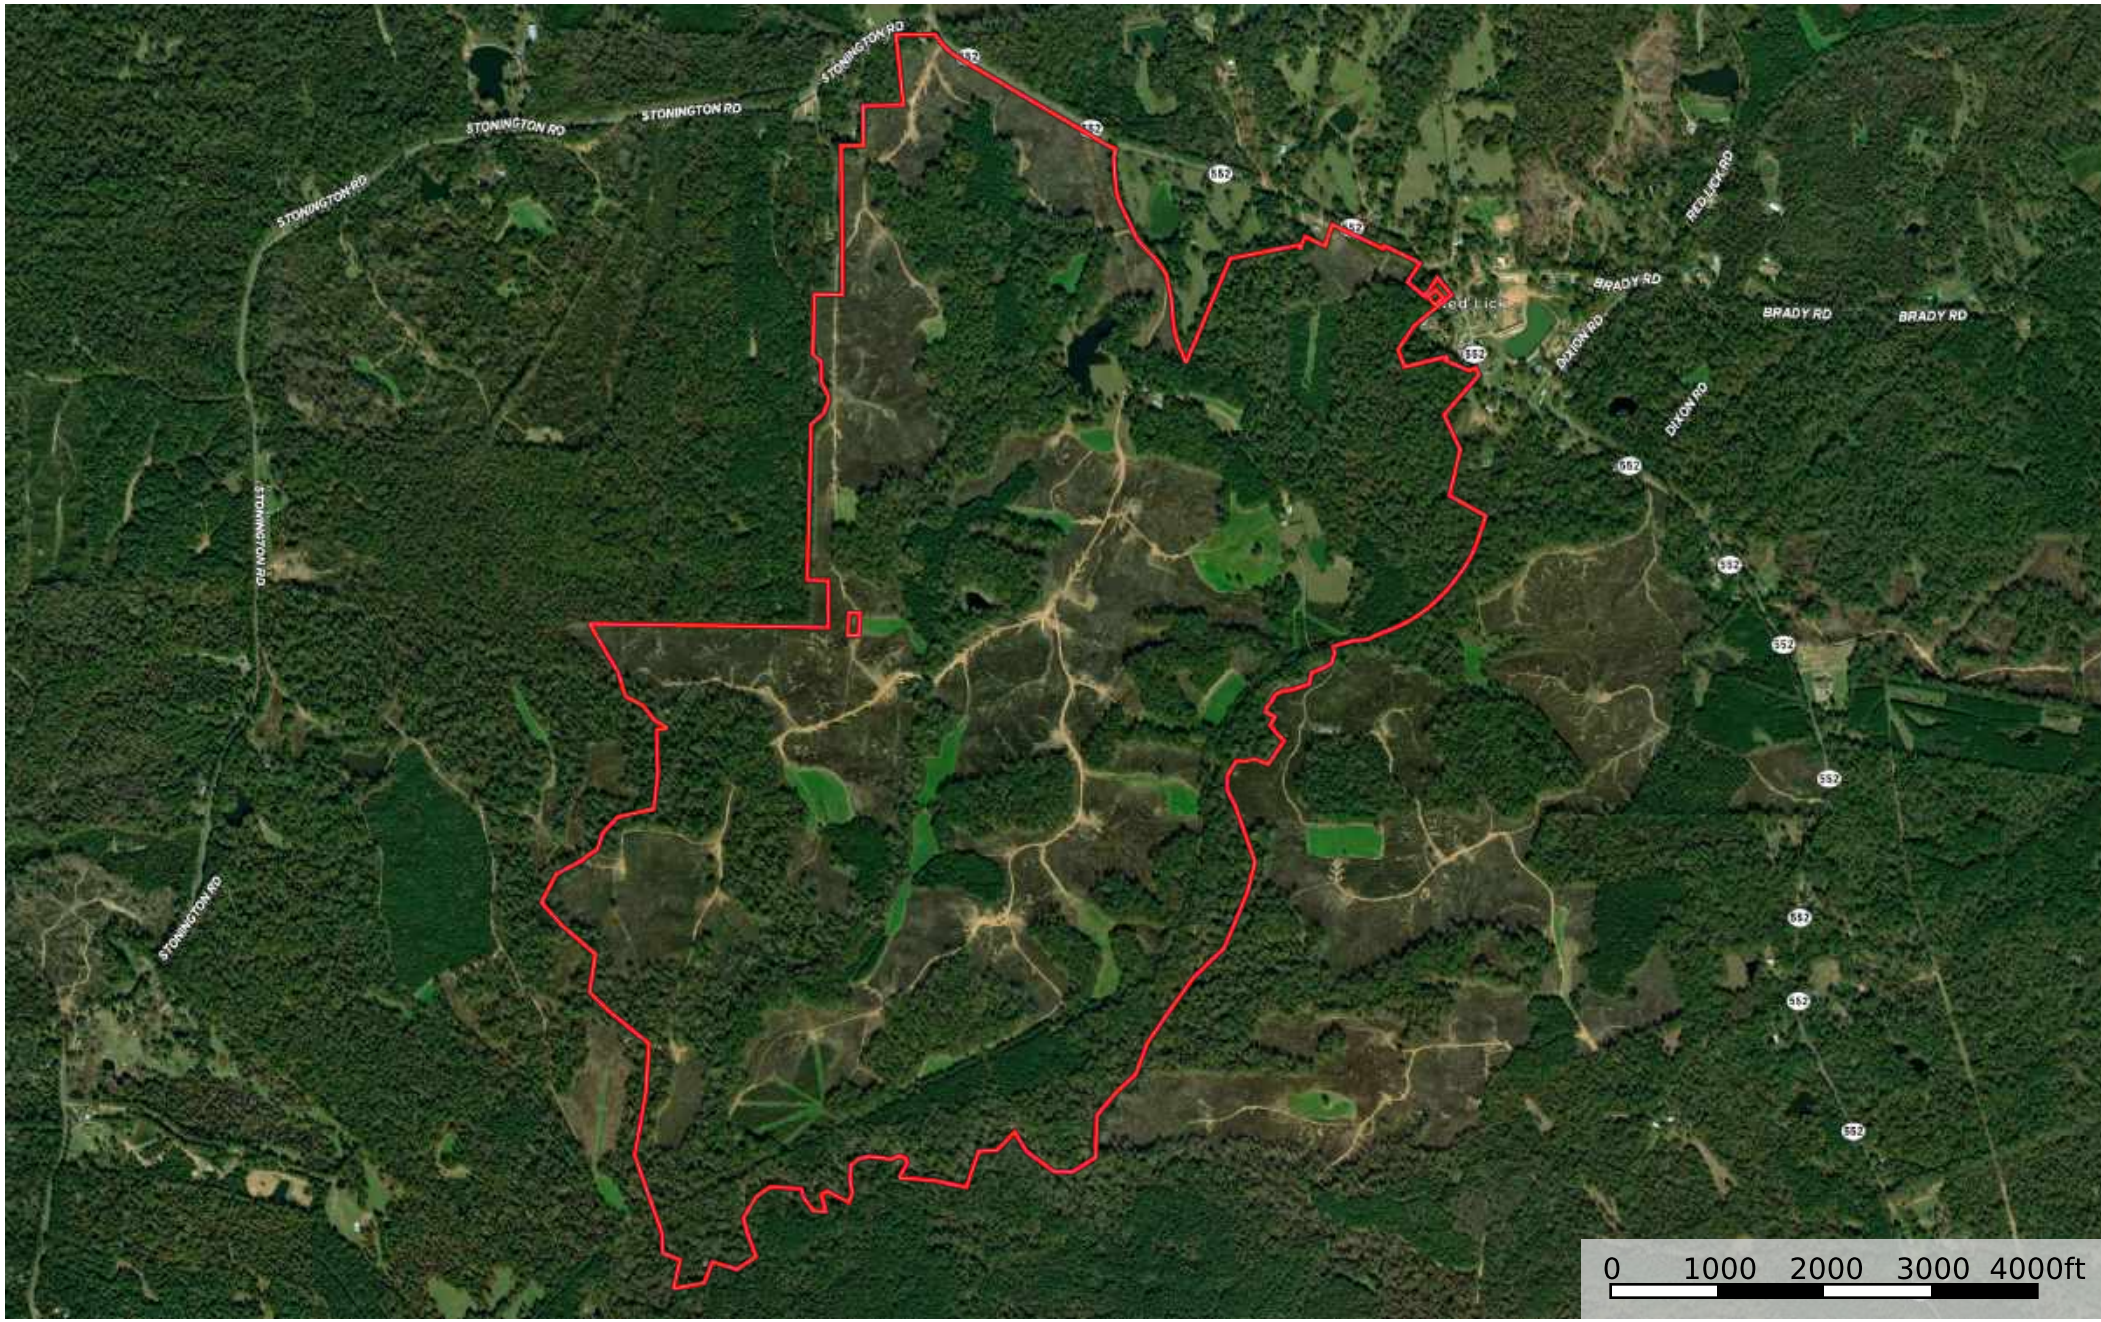

# Deer Creek

Jefferson County, Mississippi, 1225 AC +/-

 Boundary

# Deer Creek

Jefferson County, Mississippi, 1225 AC +/-

- Boundary
- 100 Year Floodplain
- 500 Year Floodplain
- Floodway
- Special
- Unmapped/ Not Included
- Stream, Intermittent
- River/Creek
- Water Body

Google Earth

4000 ft