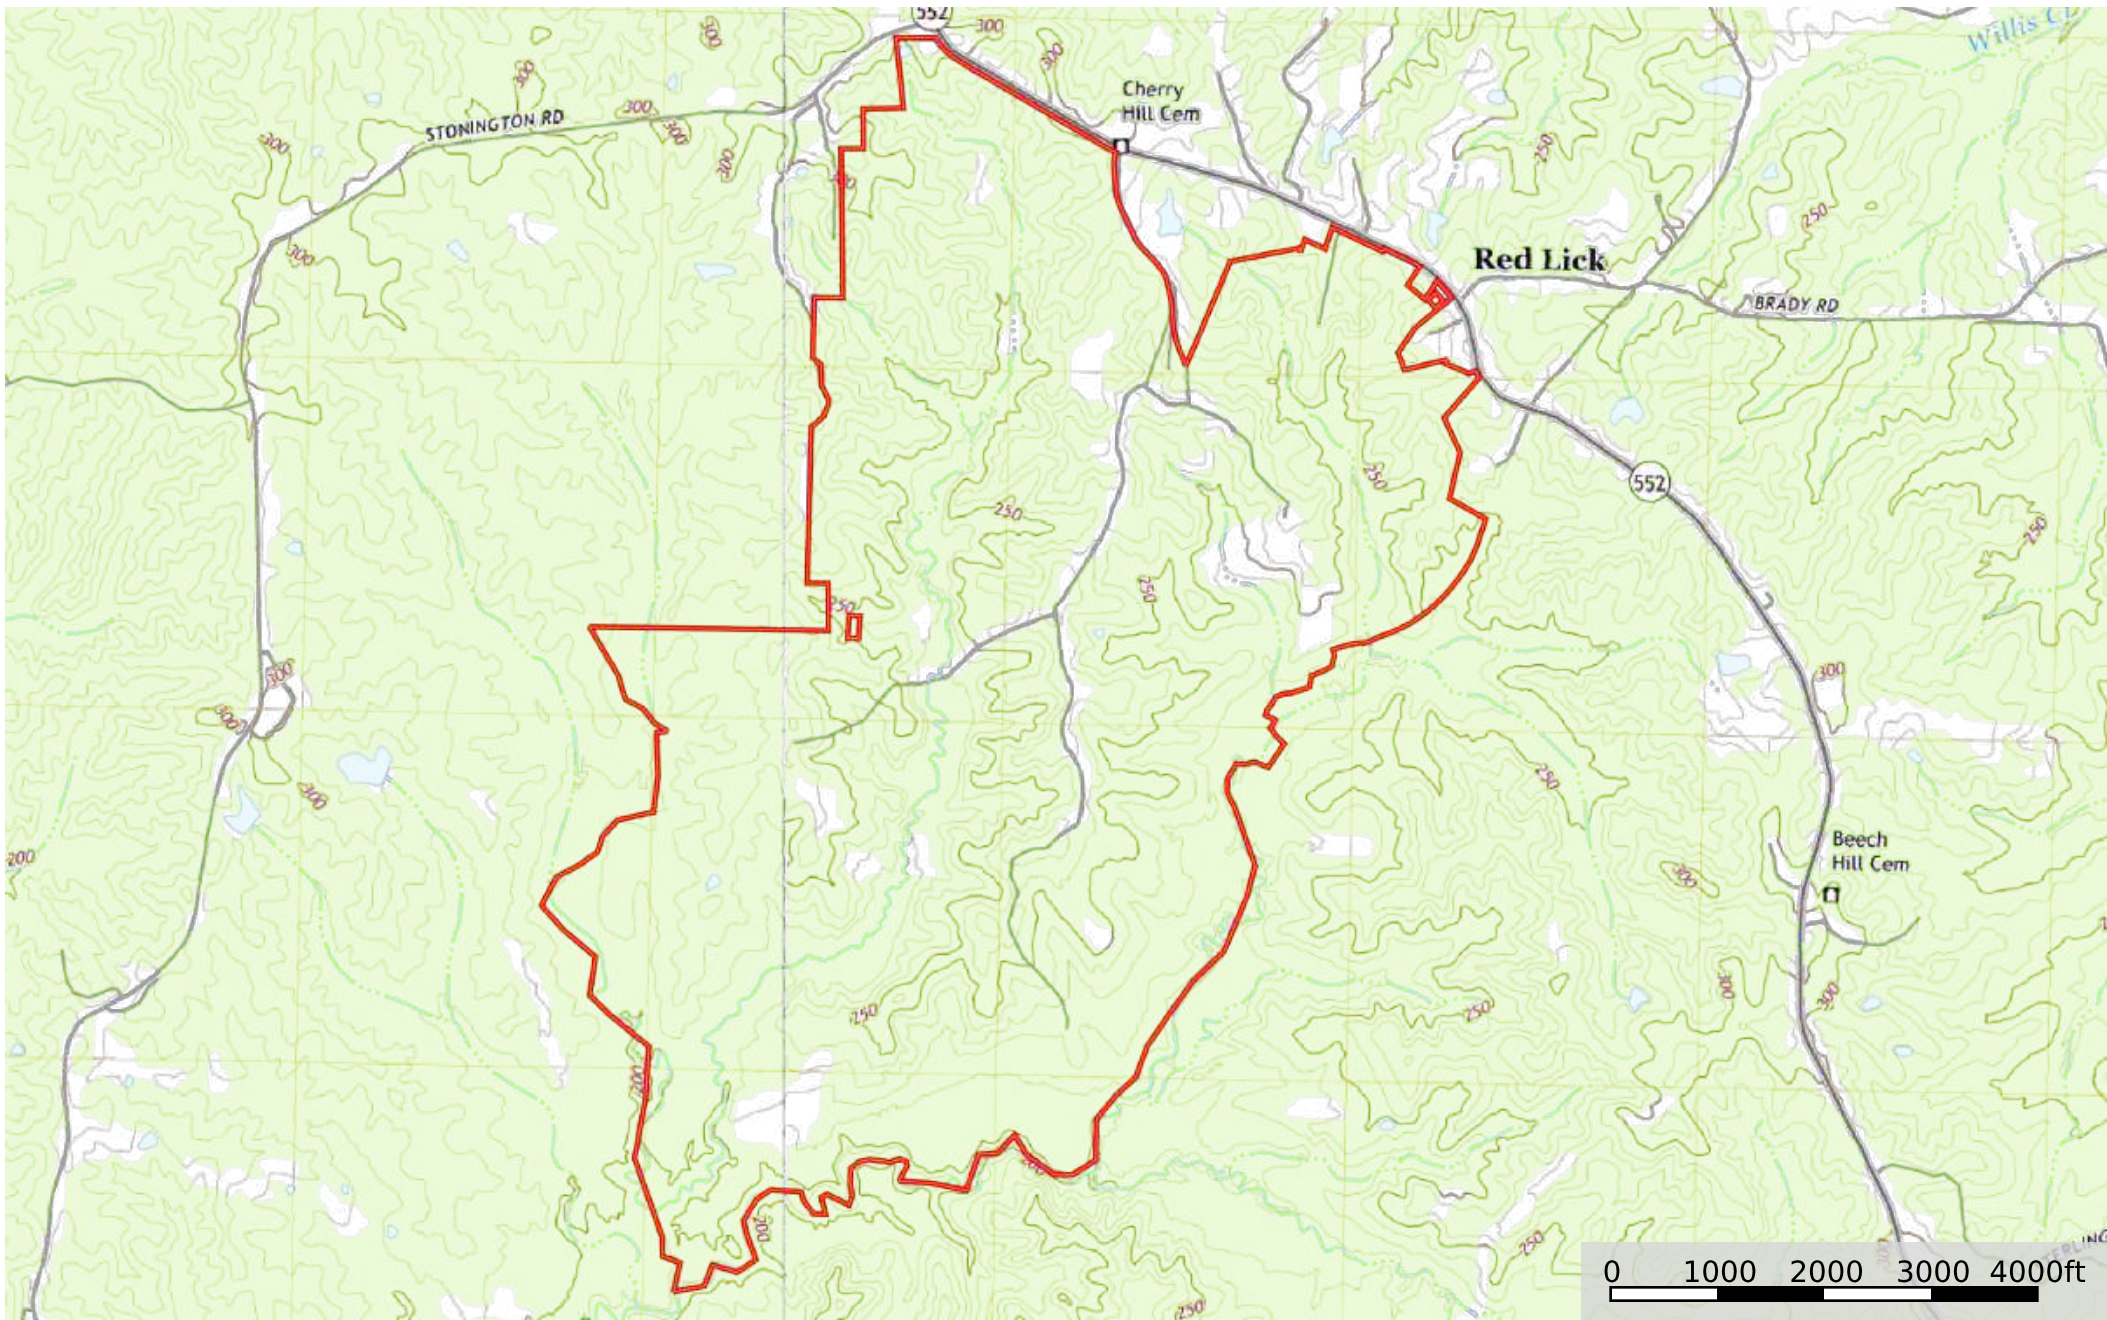

Google Earth

4000 ft

# Deer Creek

Jefferson County, Mississippi, 1225 AC +/-

 Boundary

 Boundary