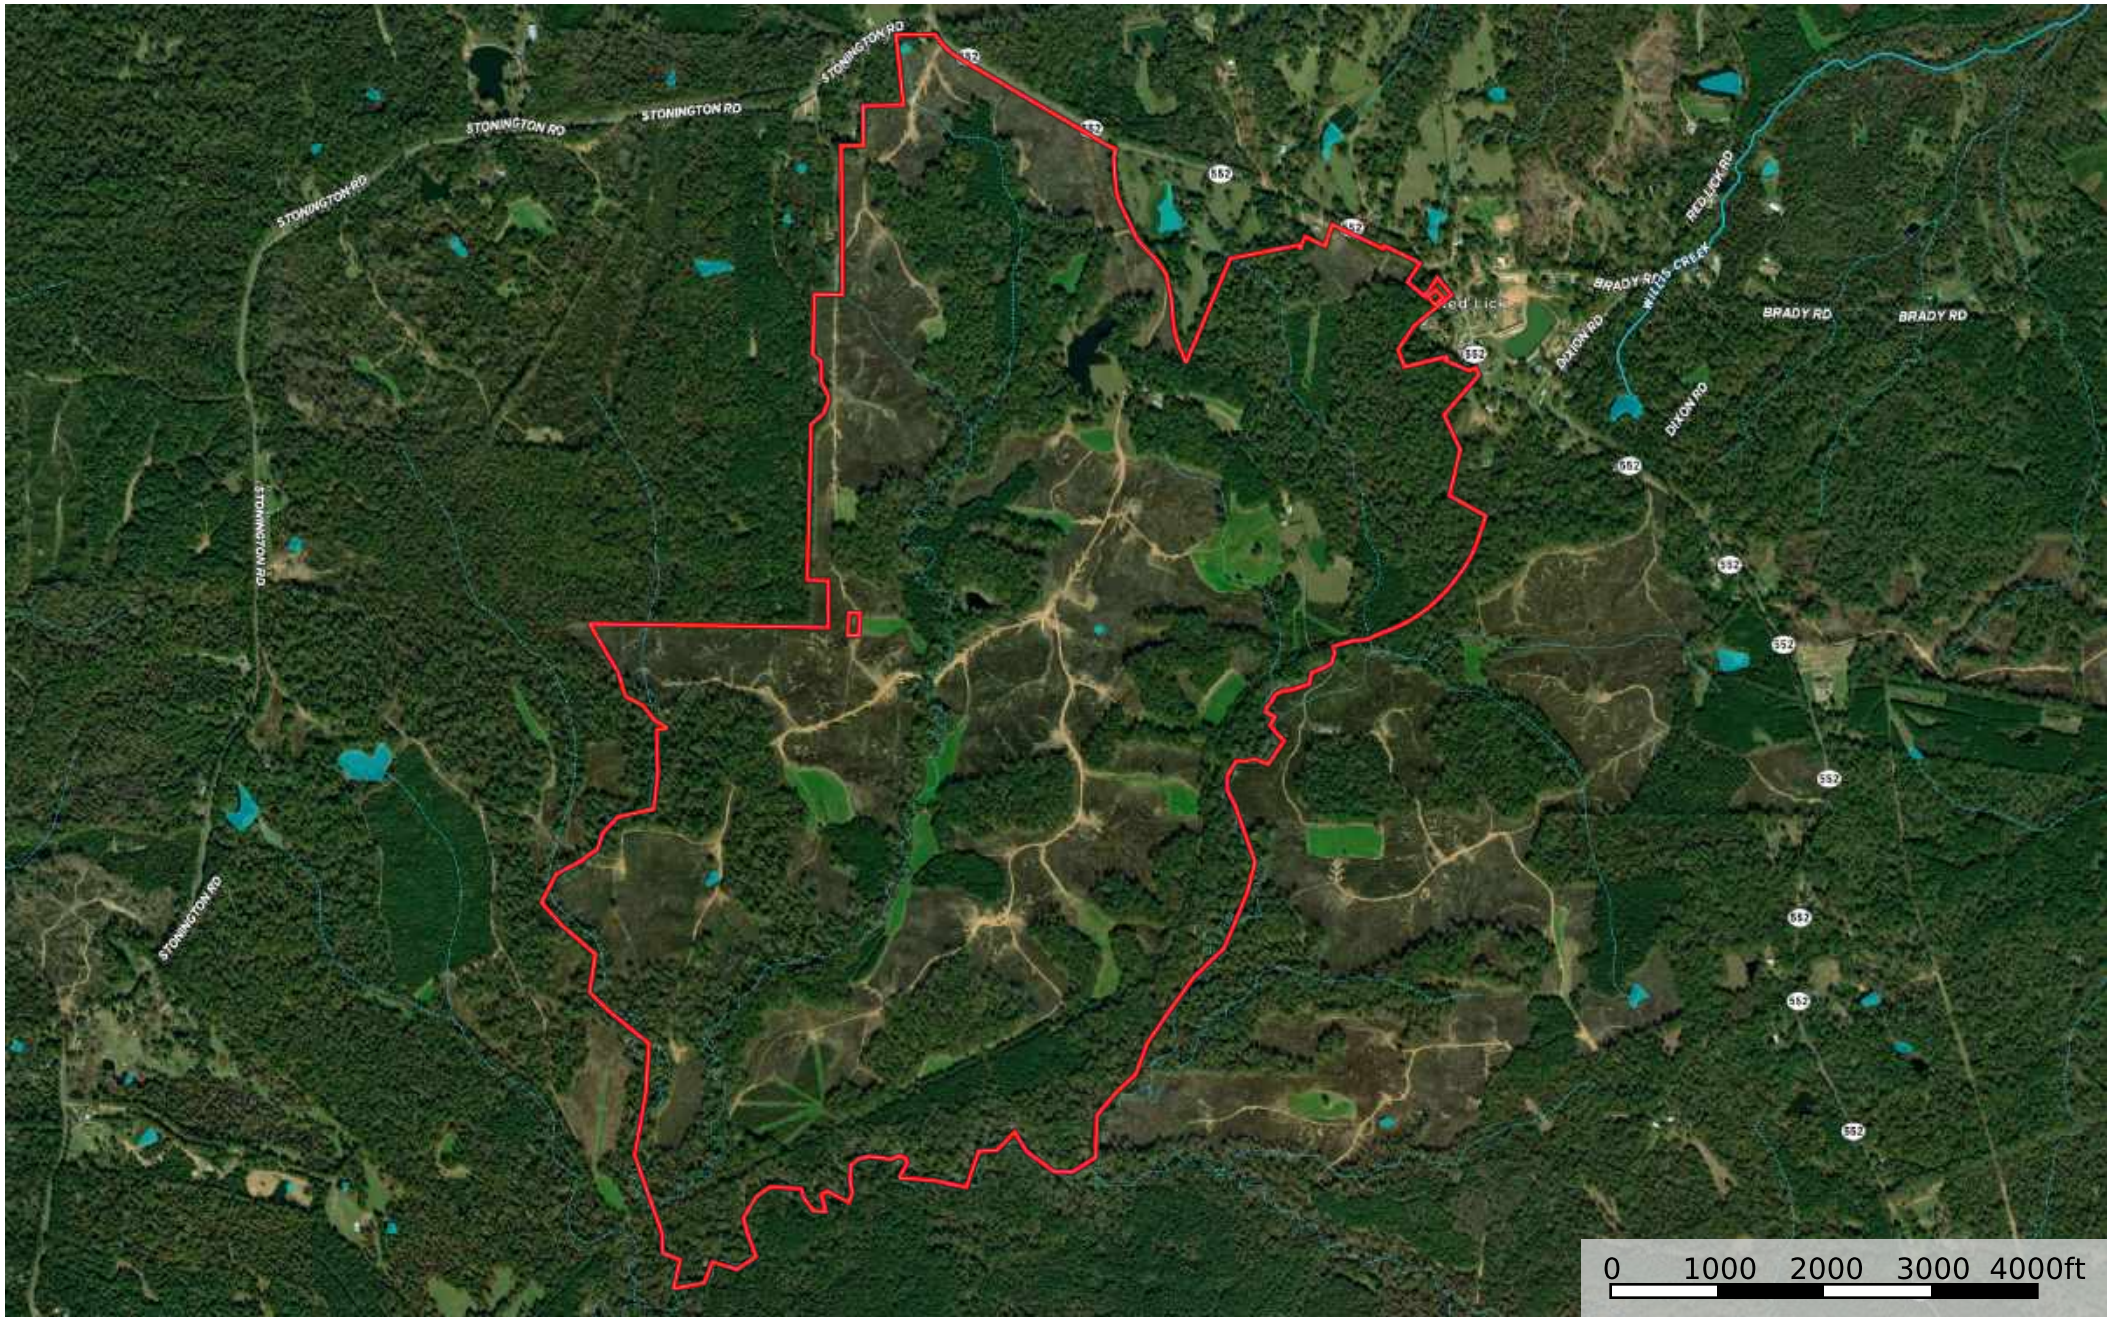

# Deer Creek

Jefferson County, Mississippi, 1225 AC +/-

 Boundary

# Deer Creek

Jefferson County, Mississippi, 1225 AC +/-

- Boundary
- 100 Year Floodplain
- 500 Year Floodplain
- Floodway
- Special
- Unmapped/ Not Included
- Stream, Intermittent
- River/Creek
- Water Body

# Deer Creek

+/- 1200 acres Jefferson County, Miss

Google Earth

4000 ft