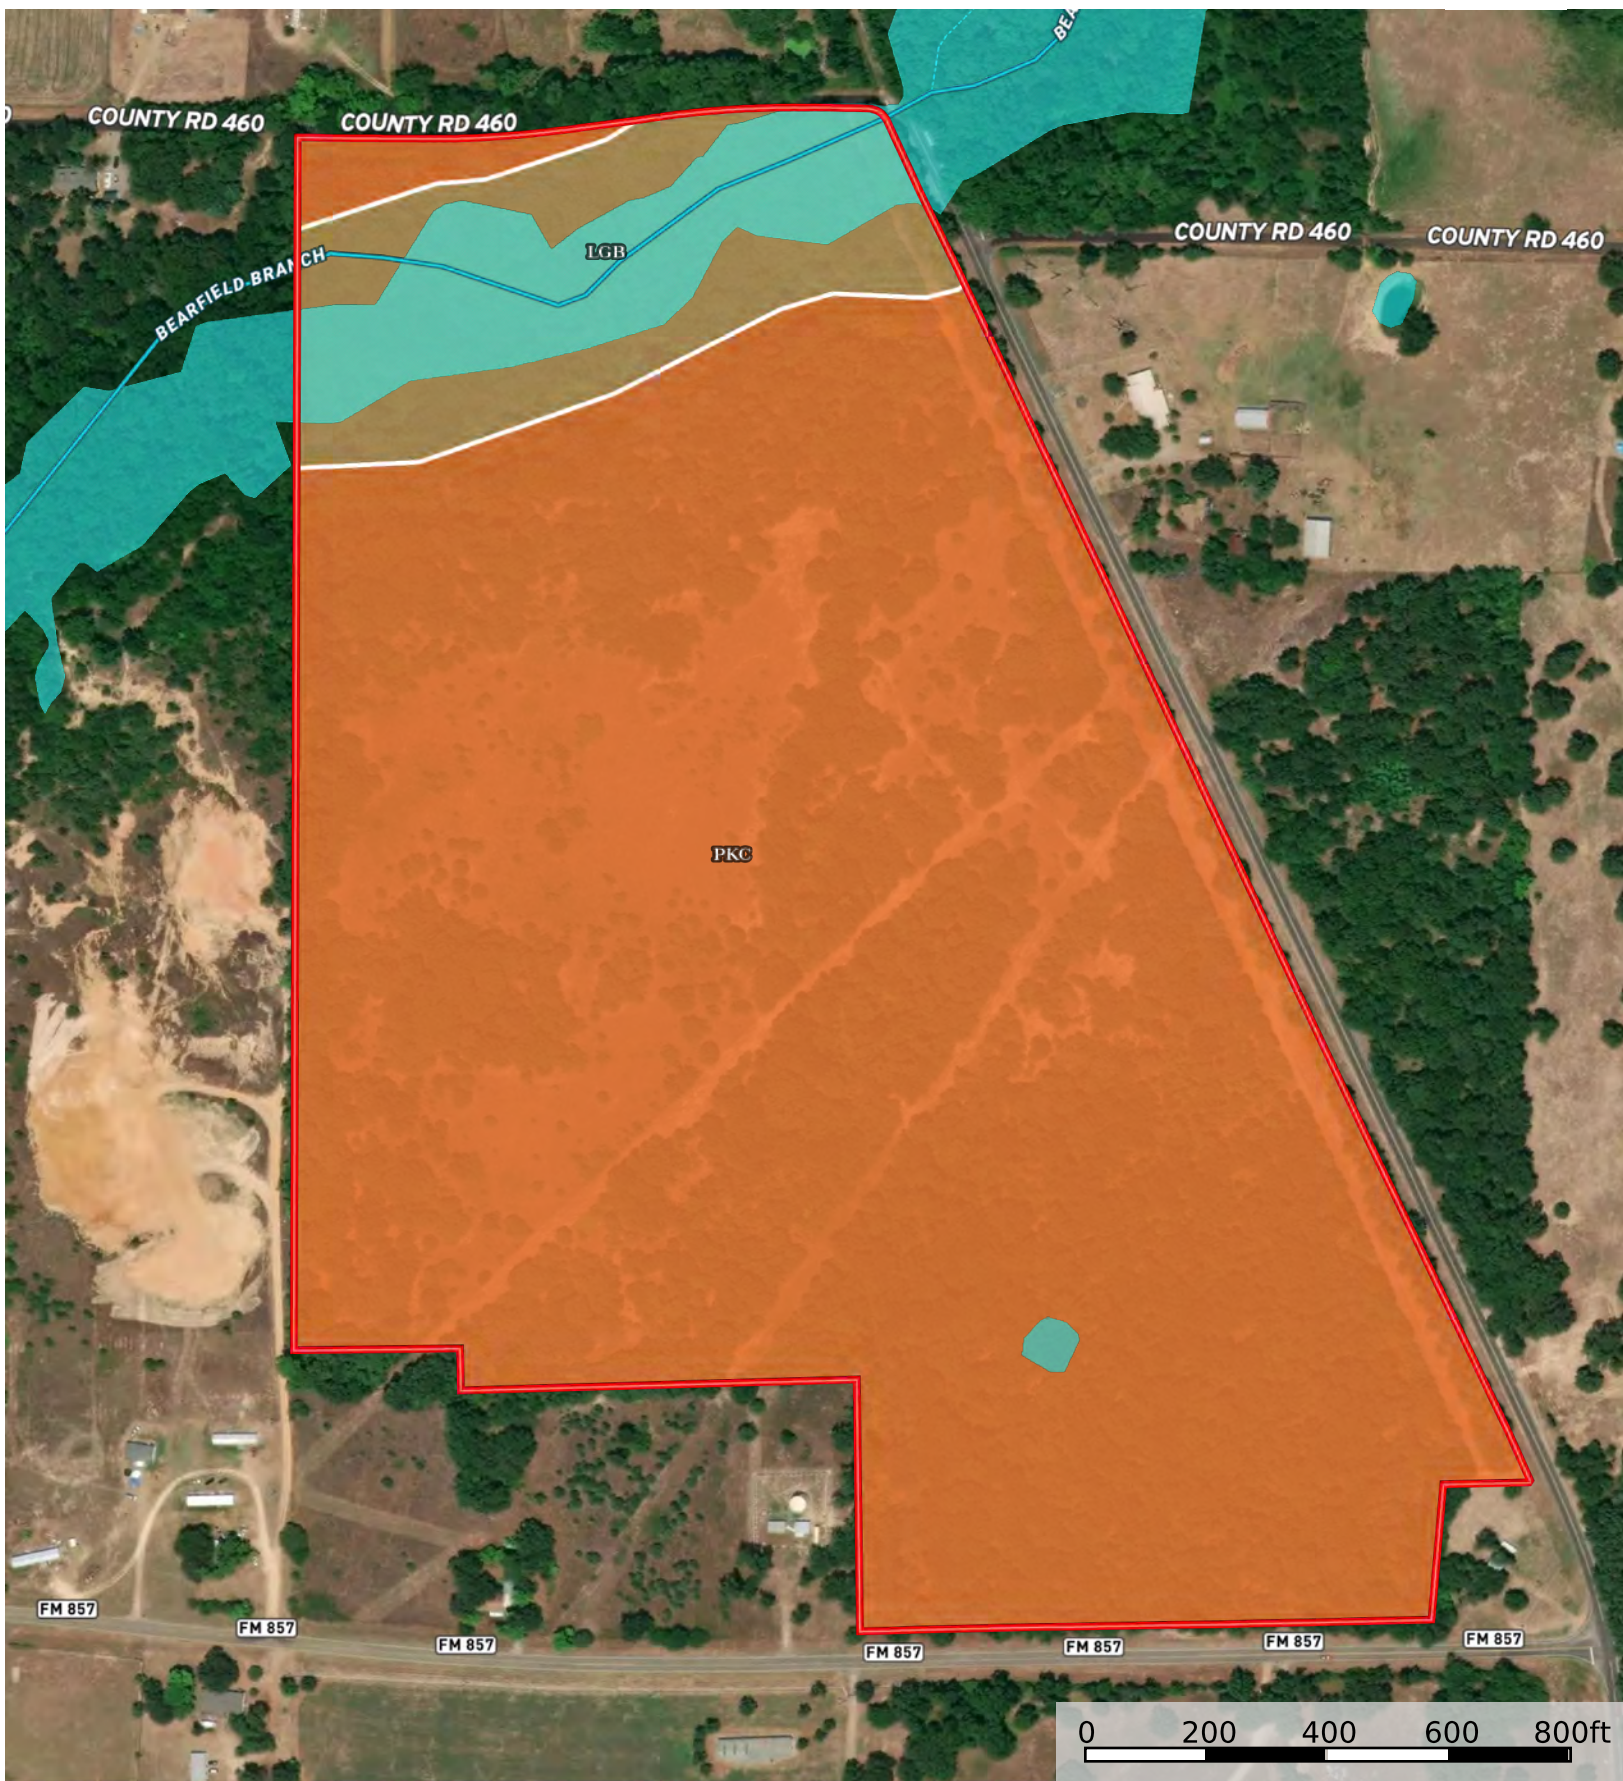

Hunting Property for Sale in Grand Saline TX

Smith County, Texas, 81 AC +/-

|  Boundary 79.16 ac

SOIL CODE	SOIL DESCRIPTION	ACRES	%	CPI	NCCPI	CAP
PkC	Pickton loamy fine sand, 2 to 5 percent slopes	69.83	88.2	0	55	3s
LgB	Leagueville loamy fine sand, 0 to 5 percent slopes	9.33	11.78	0	51	4w
TOTALS		79.17(*)	100%	-	54.52	3.12

(*) Total acres may differ in the second decimal compared to the sum of each acreage soil. This is due to a round error because we only show the acres of each soil with two decimal.