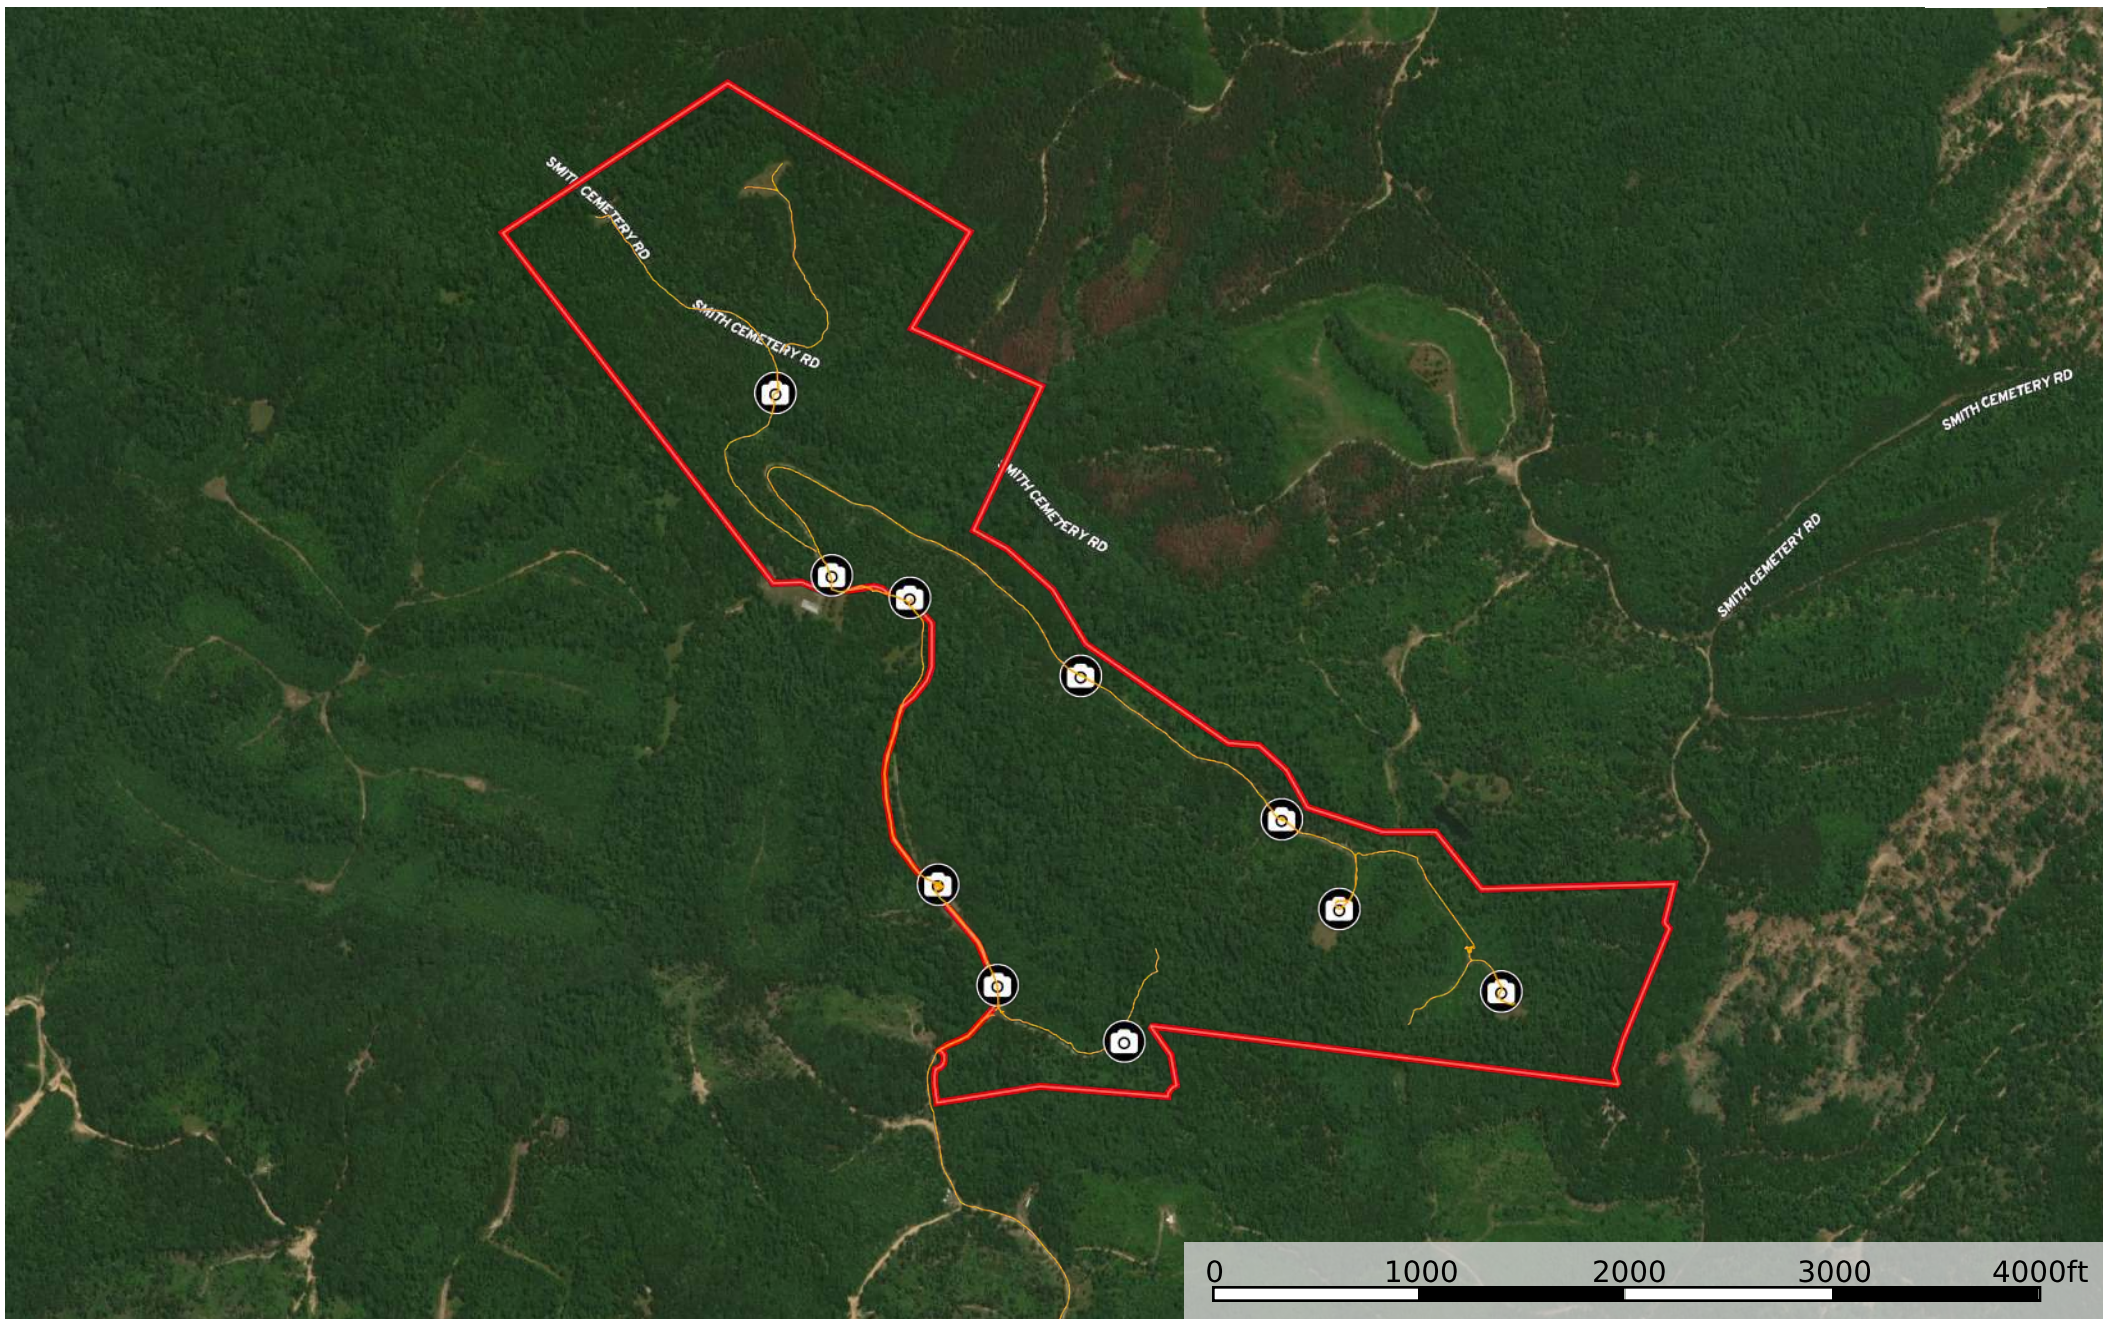

# 200 acres Clear Crk

Humphreys County, Tennessee, 200 AC +/-

 Photo Point  Tour  Boundary