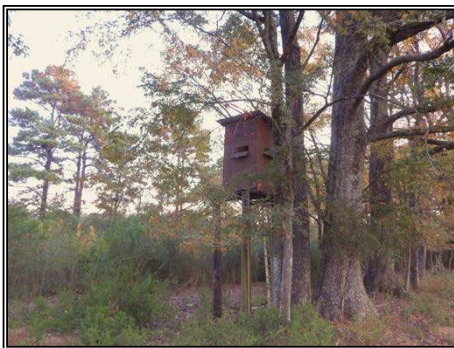

$351,000

78.4 Acres
MLS #137377
UC #23042-37377