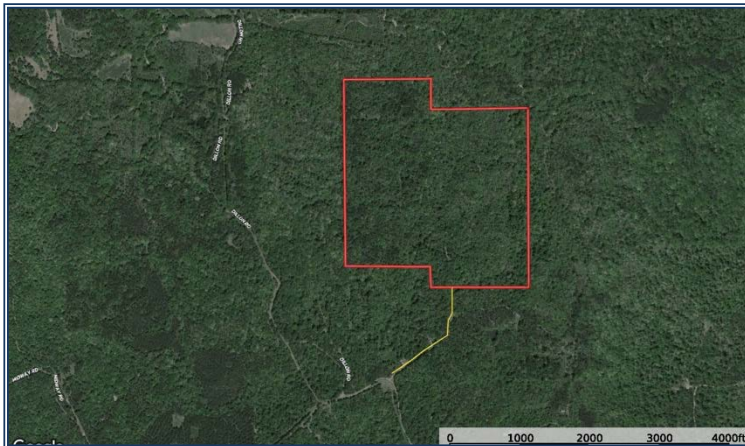

Slade Priest
 sladepriest1@gmail.com
 Office: 601.250.0017
 Cell: 601.888.0094
 SouthernStatesRealty.com

SOUTHERN STATES REALTY

Hunting land for sale in Pike County, MS. This +/- 238 acre tract is truly a hunting/recreational tract as well as a great timber investment. Just outside of McComb, MS this property is perfectly located less than 20 minutes from restaurants, feed stores, shopping centers and also only an hour from Baton Rouge and an hour and a half from New Orleans. The property features hardwood bottoms and mostly mature pine plantation all throughout the tract. There are multiple power lines and pipelines running through the property that provide easy access as well as multiple large food plot locations. There is a pond on the property that will provide some great fishing as well as a water source for your wildlife. The power runs right through the middle of the property allowing you to choose where you would like to put a campsite. If you know this area, you know that tracts like this do not last long and this tract is priced to sell. Call us today to schedule your private showing.

10015 Hickory Ridge Road, Utica, MS

32.070275, -90.728857 GPS

- Land for Sale Claiborne Co, MS
- Great Deer and Turkey Hunting
- Large Surrounding Landowners
- Mature Hardwoods
- Great Internal Road Systems
- Less than 45 min from Jackson
- Private Easement
- Great Neighbors, Very Secluded