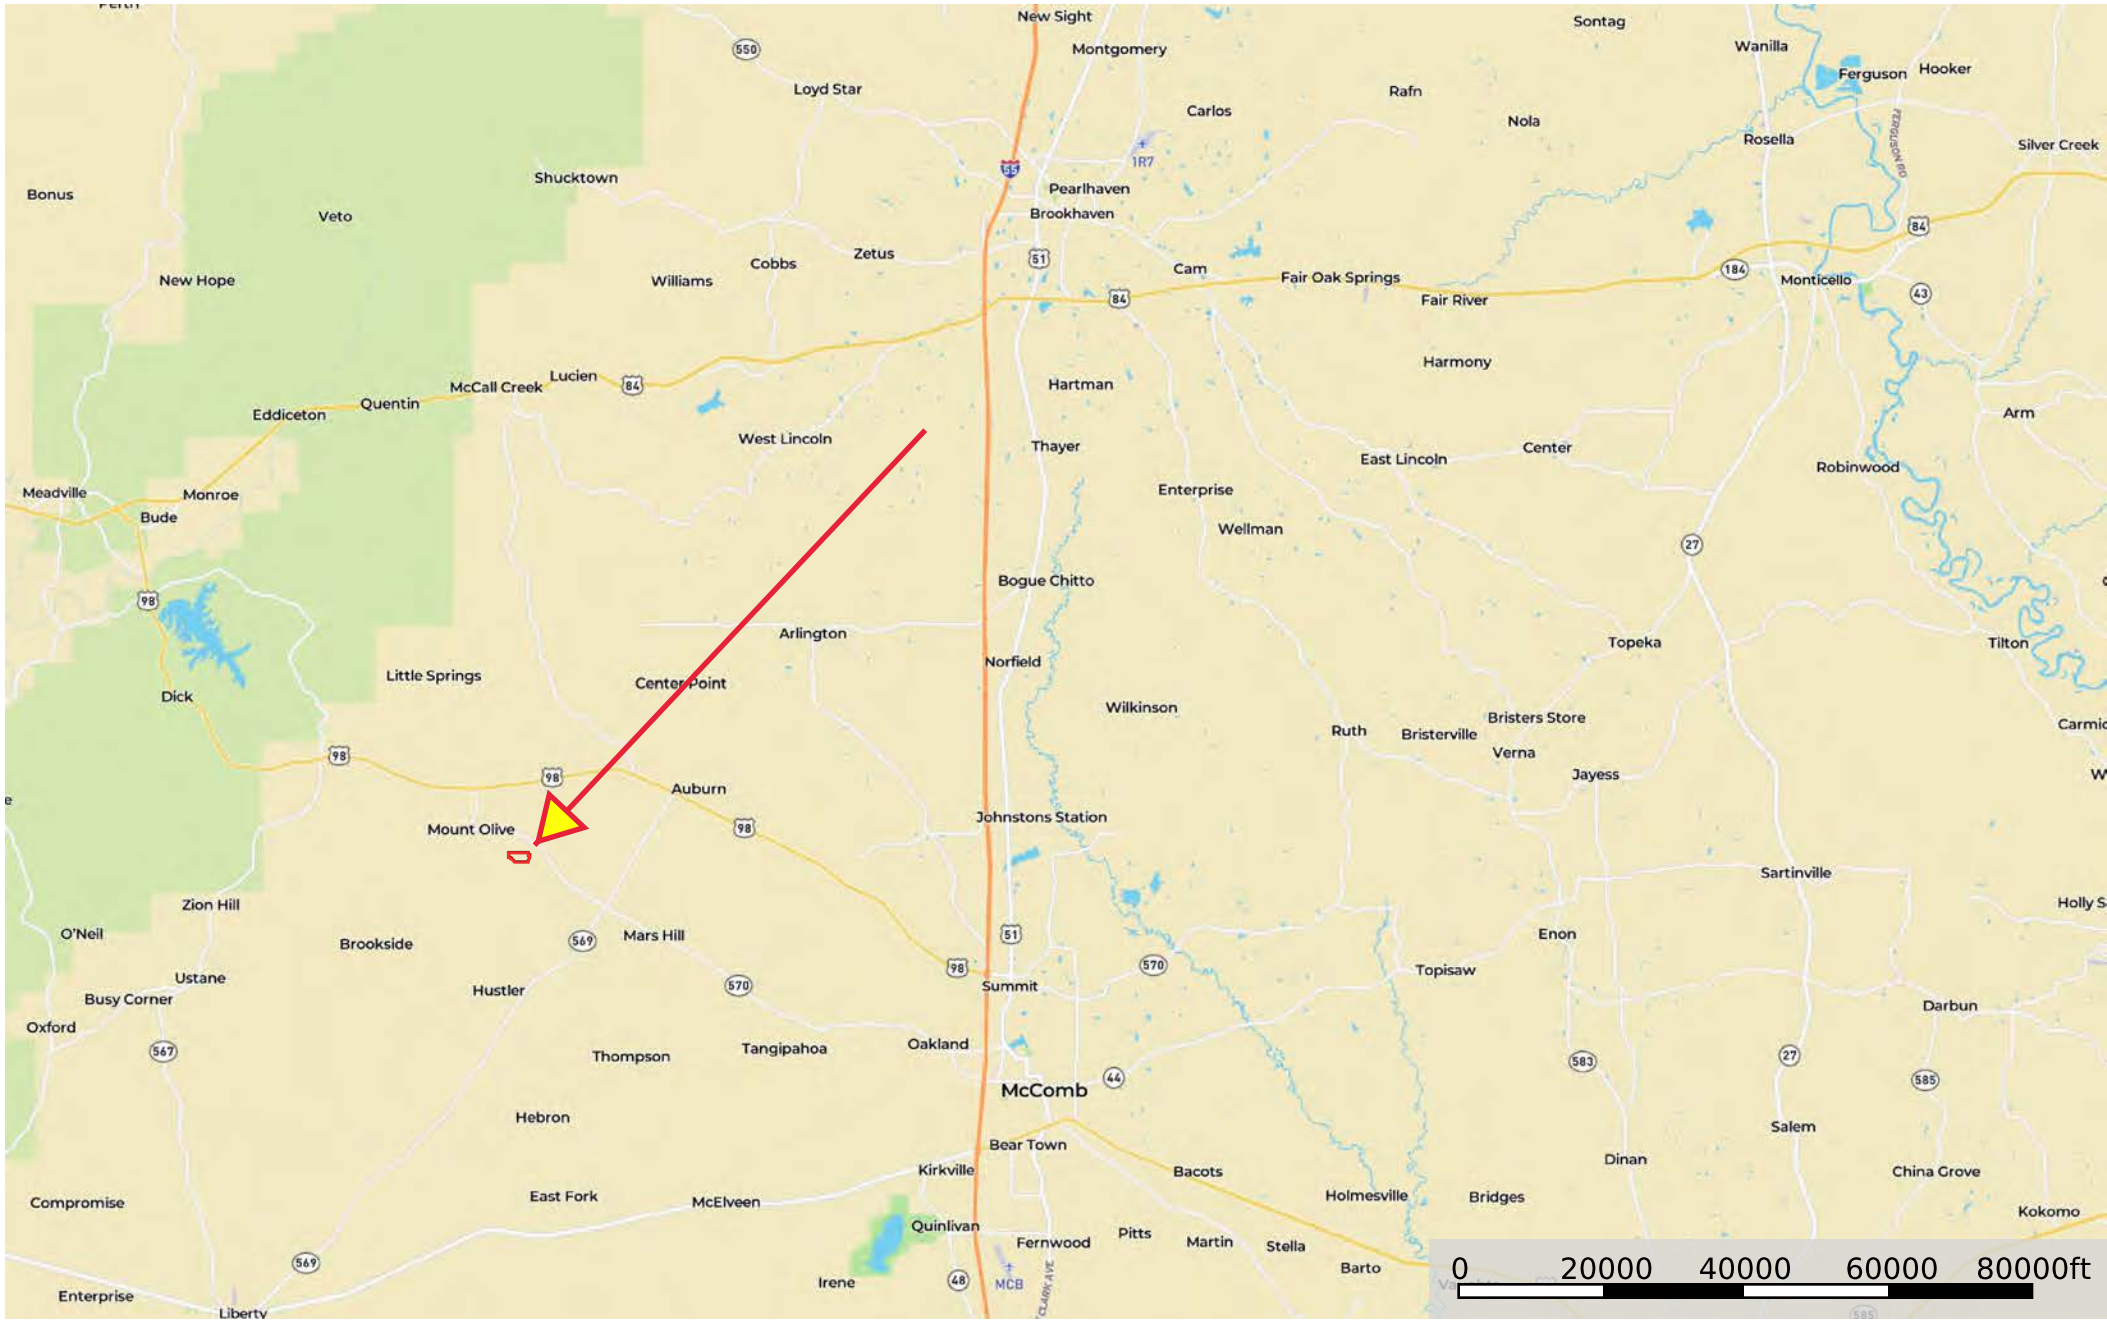

78.4 Acres South Mississippi Pastureland

Amite County, Mississippi, 78.4 AC +/-

 Boundary

78.4 Acres South Mississippi Pastureland

Amite County, Mississippi, 78.4 AC +/-

 Boundary

78.4 Acres South Mississippi Pastureland

Amite County, Mississippi, 78.4 AC +/-

 Boundary  Stream, Intermittent  River/Creek  Water Body