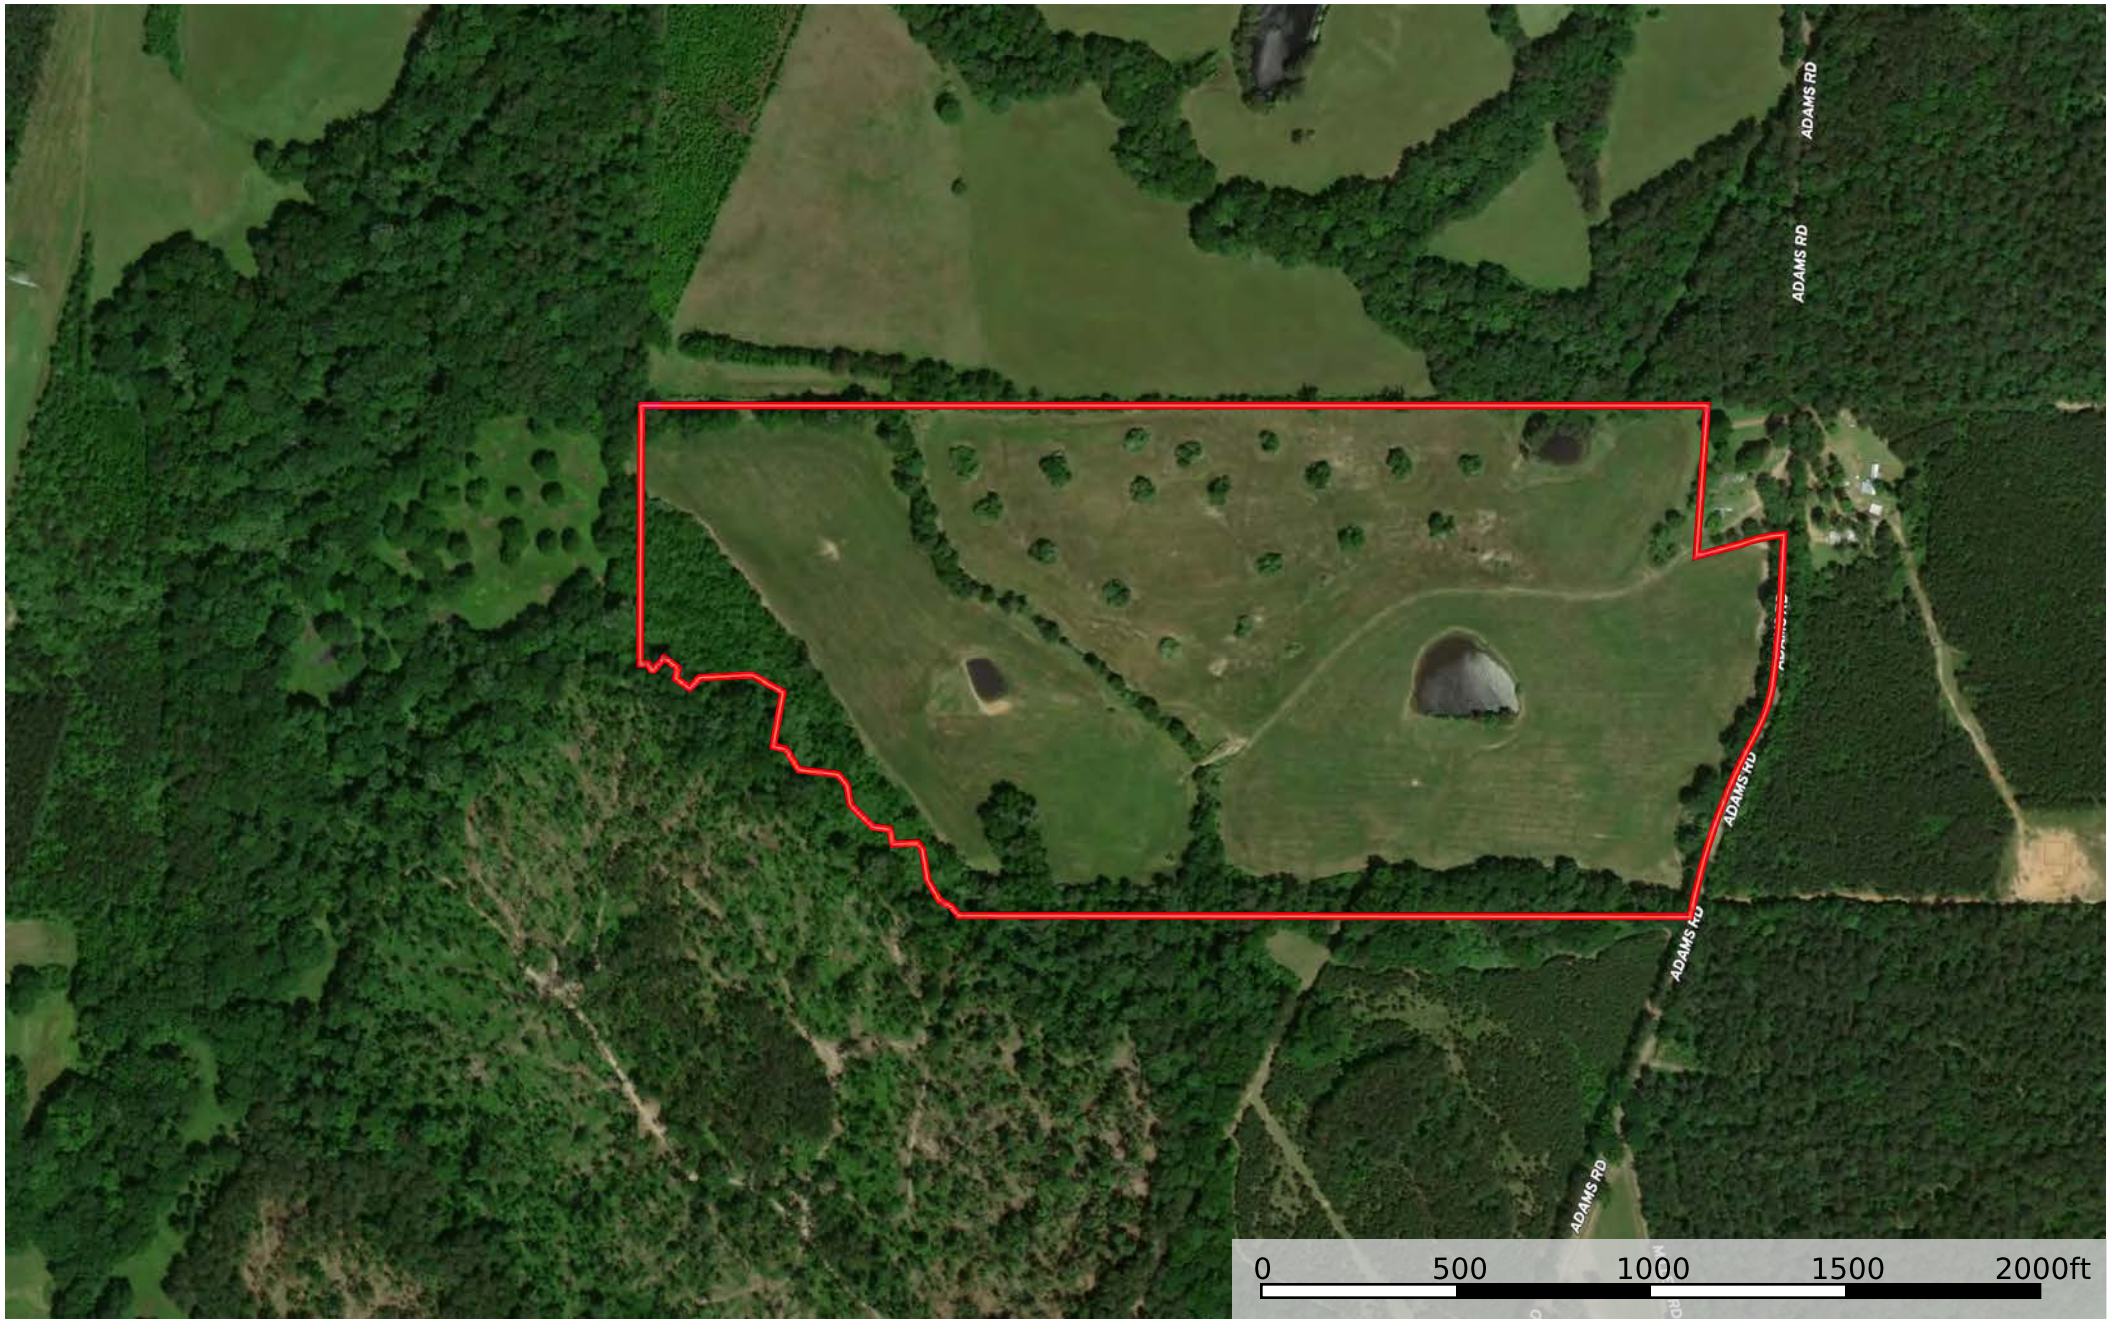

78.4 Acres South Mississippi Pastureland

Amite County, Mississippi, 78.4 AC +/-

 Boundary

78.4 Acres South Mississippi Pastureland

Amite County, Mississippi, 78.4 AC +/-

 Boundary

78.4 Acres South Mississippi Pastureland

Amite County, Mississippi, 78.4 AC +/-

 Boundary  Stream, Intermittent  River/Creek  Water Body