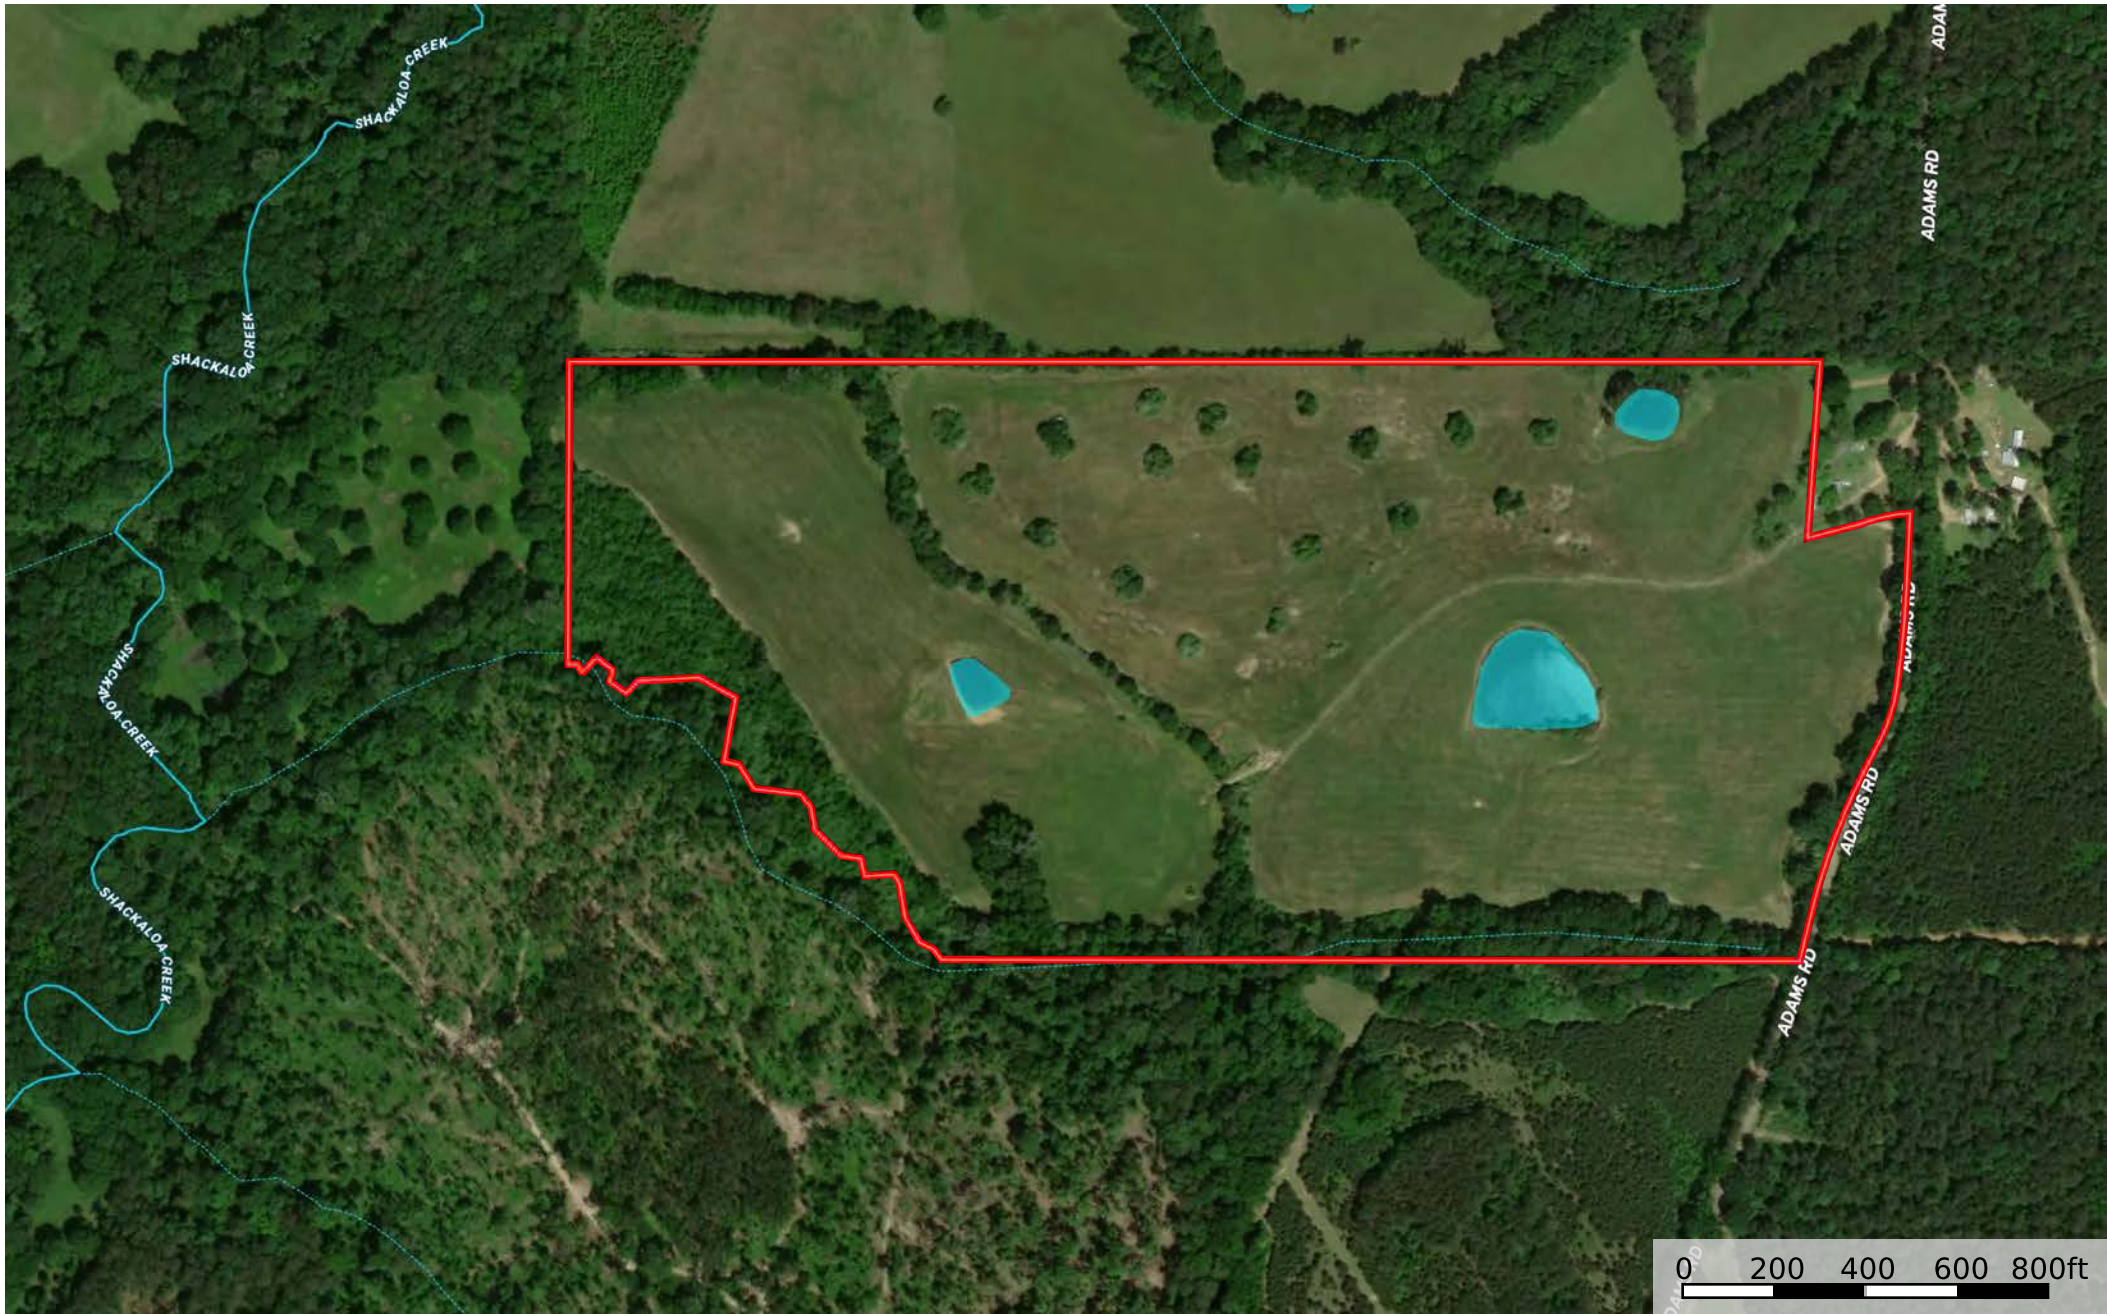

78.4 Acres South Mississippi Pastureland

Amite County, Mississippi, 78.4 AC +/-

 Boundary

78.4 Acres South Mississippi Pastureland

Amite County, Mississippi, 78.4 AC +/-

 Boundary

78.4 Acres South Mississippi Pastureland

Amite County, Mississippi, 78.4 AC +/-

 Boundary  Stream, Intermittent  River/Creek  Water Body