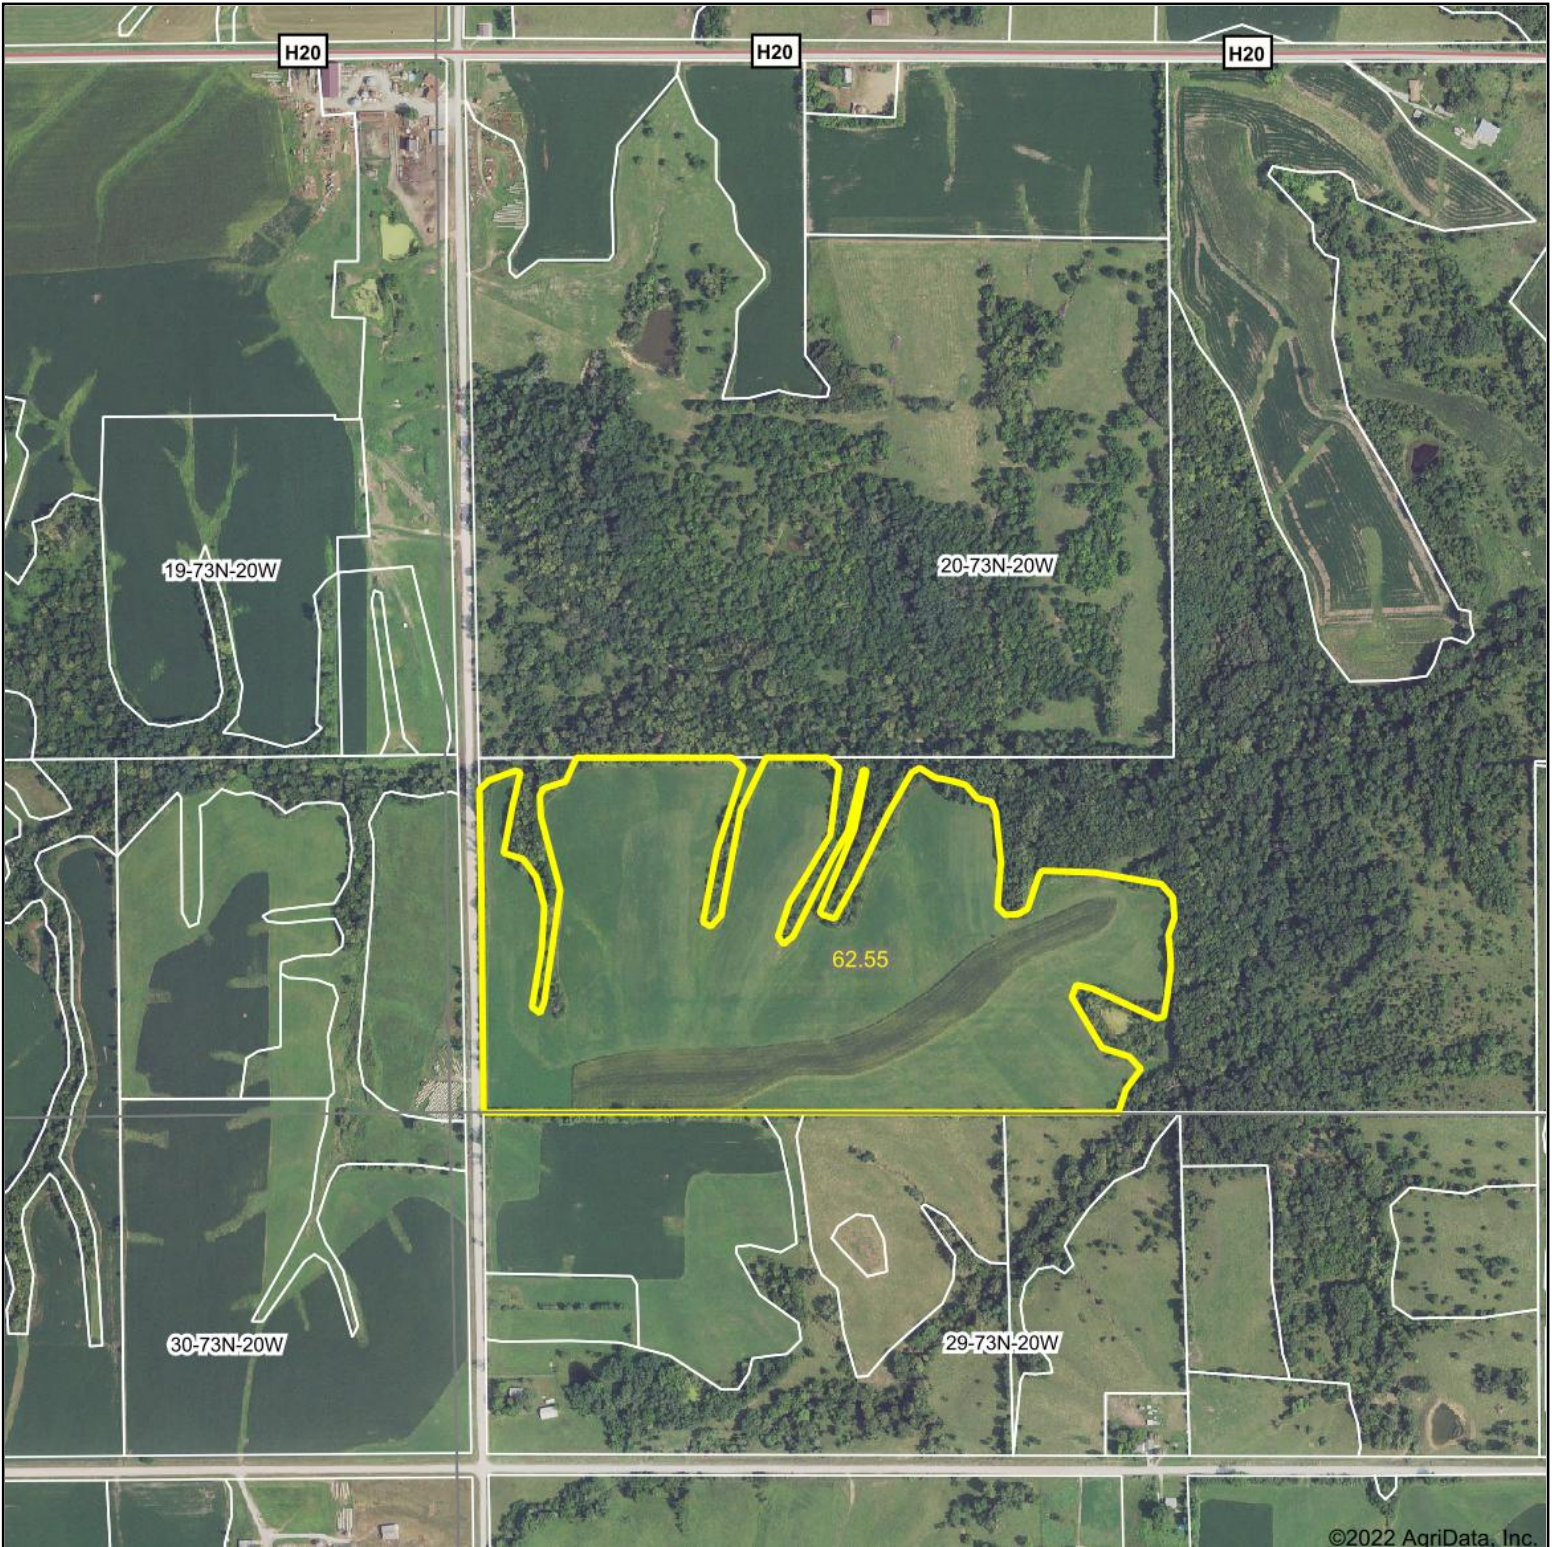

Aerial Map

©2022 AgriData, Inc.

Hawkeye Farm Mgmt & Real Estate

United Country
Real Estate
22 N Main, Albia IA Phone: 641-957-7796
Email: hawkeye@ucius.com
For info visit: www.uciinc.com
www.iowawhitetailfarms.com

Map Center: 41° 6' 23.17, -93° 11' 24.72

20-73N-20W
Lucas County
Iowa

9/29/2022

Maps Provided By:
surety
CUSTOMIZED ONLINE MAPPING
© AgriData, Inc. 2021 www.AgriDataInc.com

Field borders provided by Farm Service Agency as of 5/21/2008.