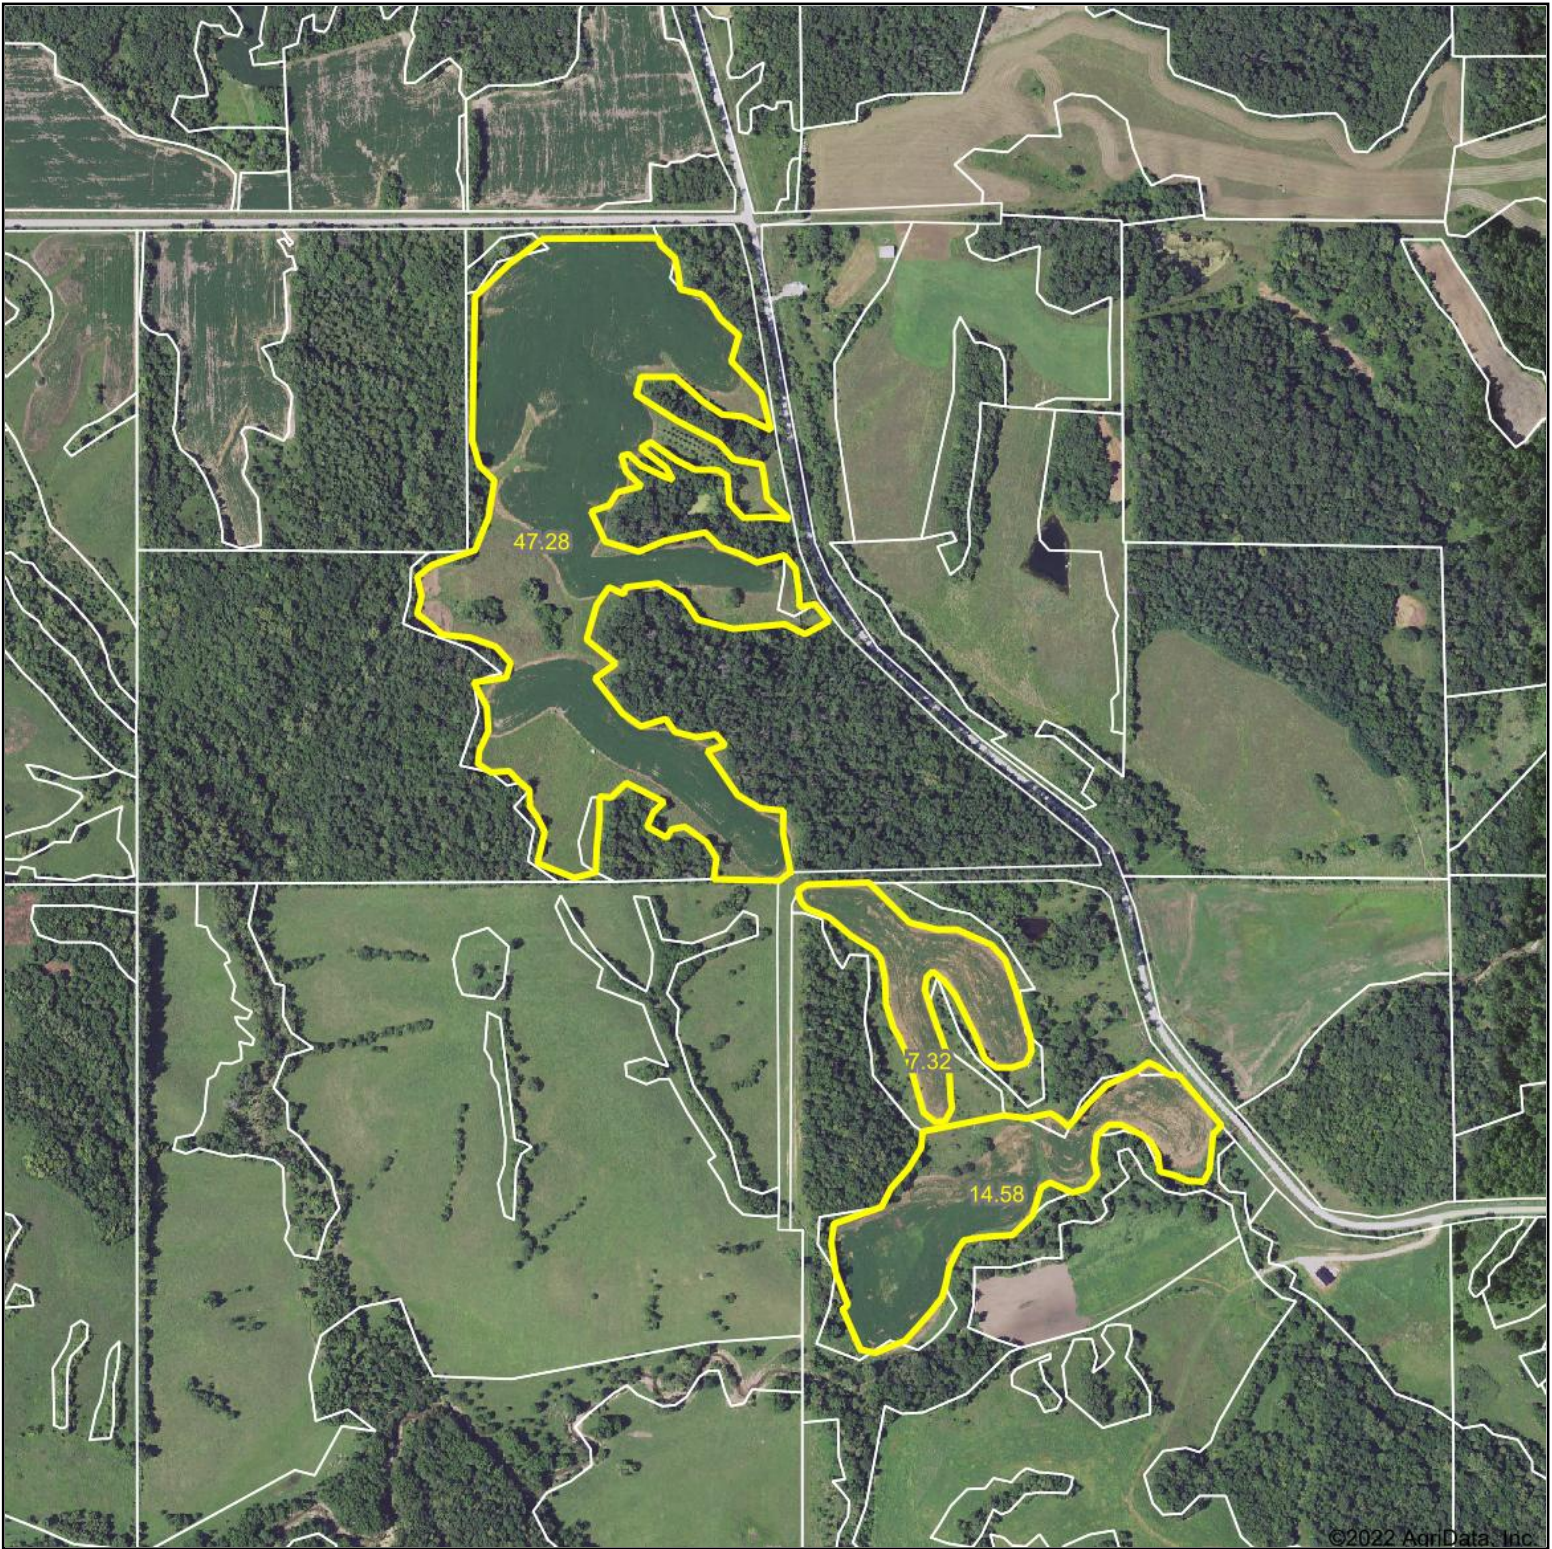

Aerial Map

©2022 AgriData, Inc.

Hawkeye Farm Mgmt & Real Estate

United Country
Real Estate
22 N Main, Albia IA Phone: 641-932-7796
Email: hawkeye@uclous.com
Fax: 641-932-7796 www.uclous.com
www.iowawhitetailfarms.com

Map Center: 41° 1' 51.94, -93° 0' 46.52

14-72N-19W
Monroe County
Iowa

10/27/2022

Maps Provided By:
surety
CUSTOMIZED ONLINE MAPPING
© AgriData, Inc. 2021 www.AgriDataInc.com

Field borders provided by Farm Service Agency as of 5/21/2008.