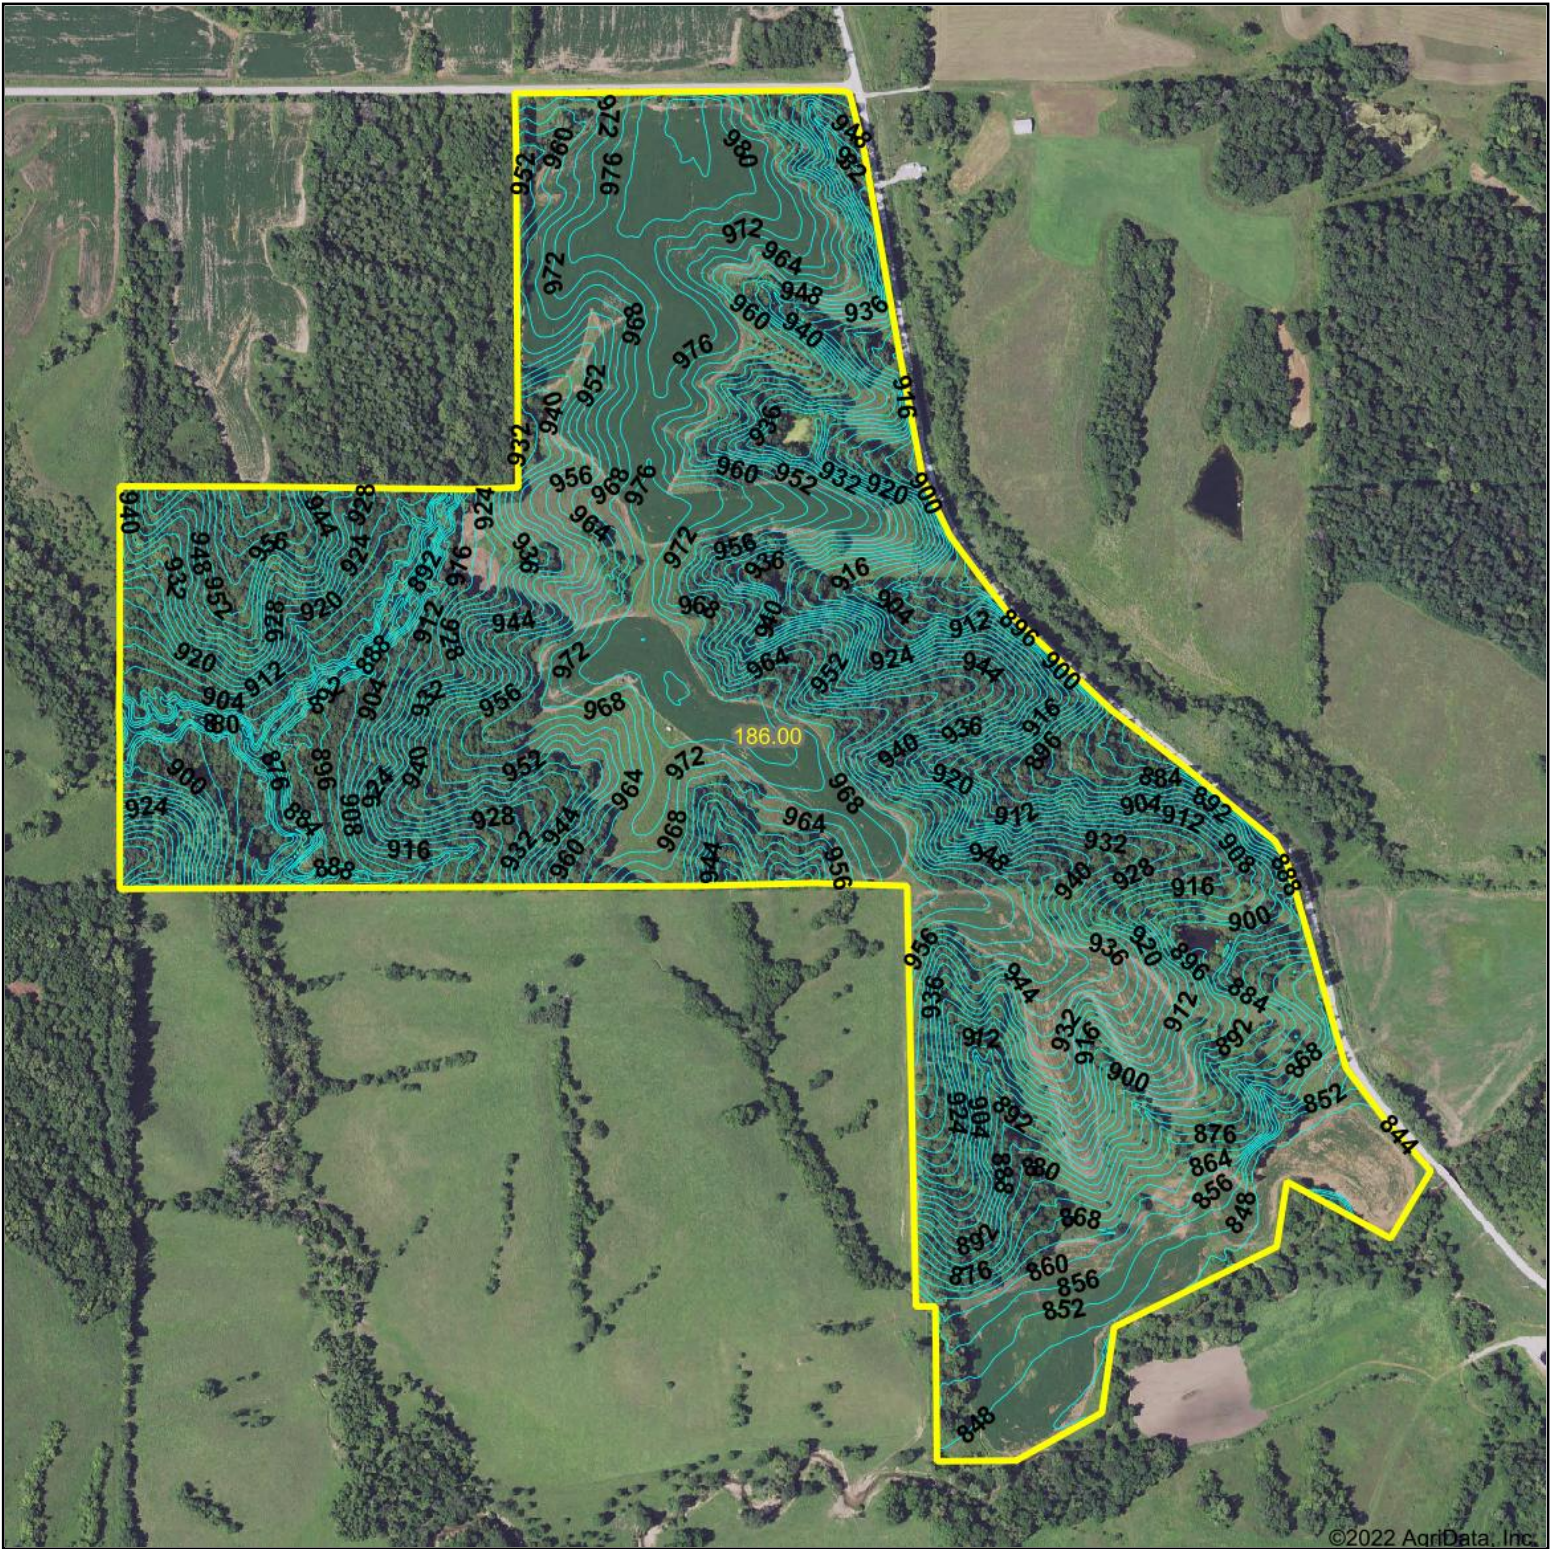

Topography Contours

©2022 AgriData, Inc.

Hawkeye Farm Mgmt & Real Estate

Source: USGS 3 meter dem

Interval(ft): 4.0

Min: 830.9

Max: 985.0

Range: 154.1

Average: 927.1

Standard Deviation: 38.35 ft

0ft 731ft 1462ft

10/27/2022

14-72N-19W
Monroe County
Iowa

Map Center: 41° 1' 51.37, -93° 0' 50.41

Maps Provided By:

© AgriData, Inc. 2021

www.AgriDataInc.com