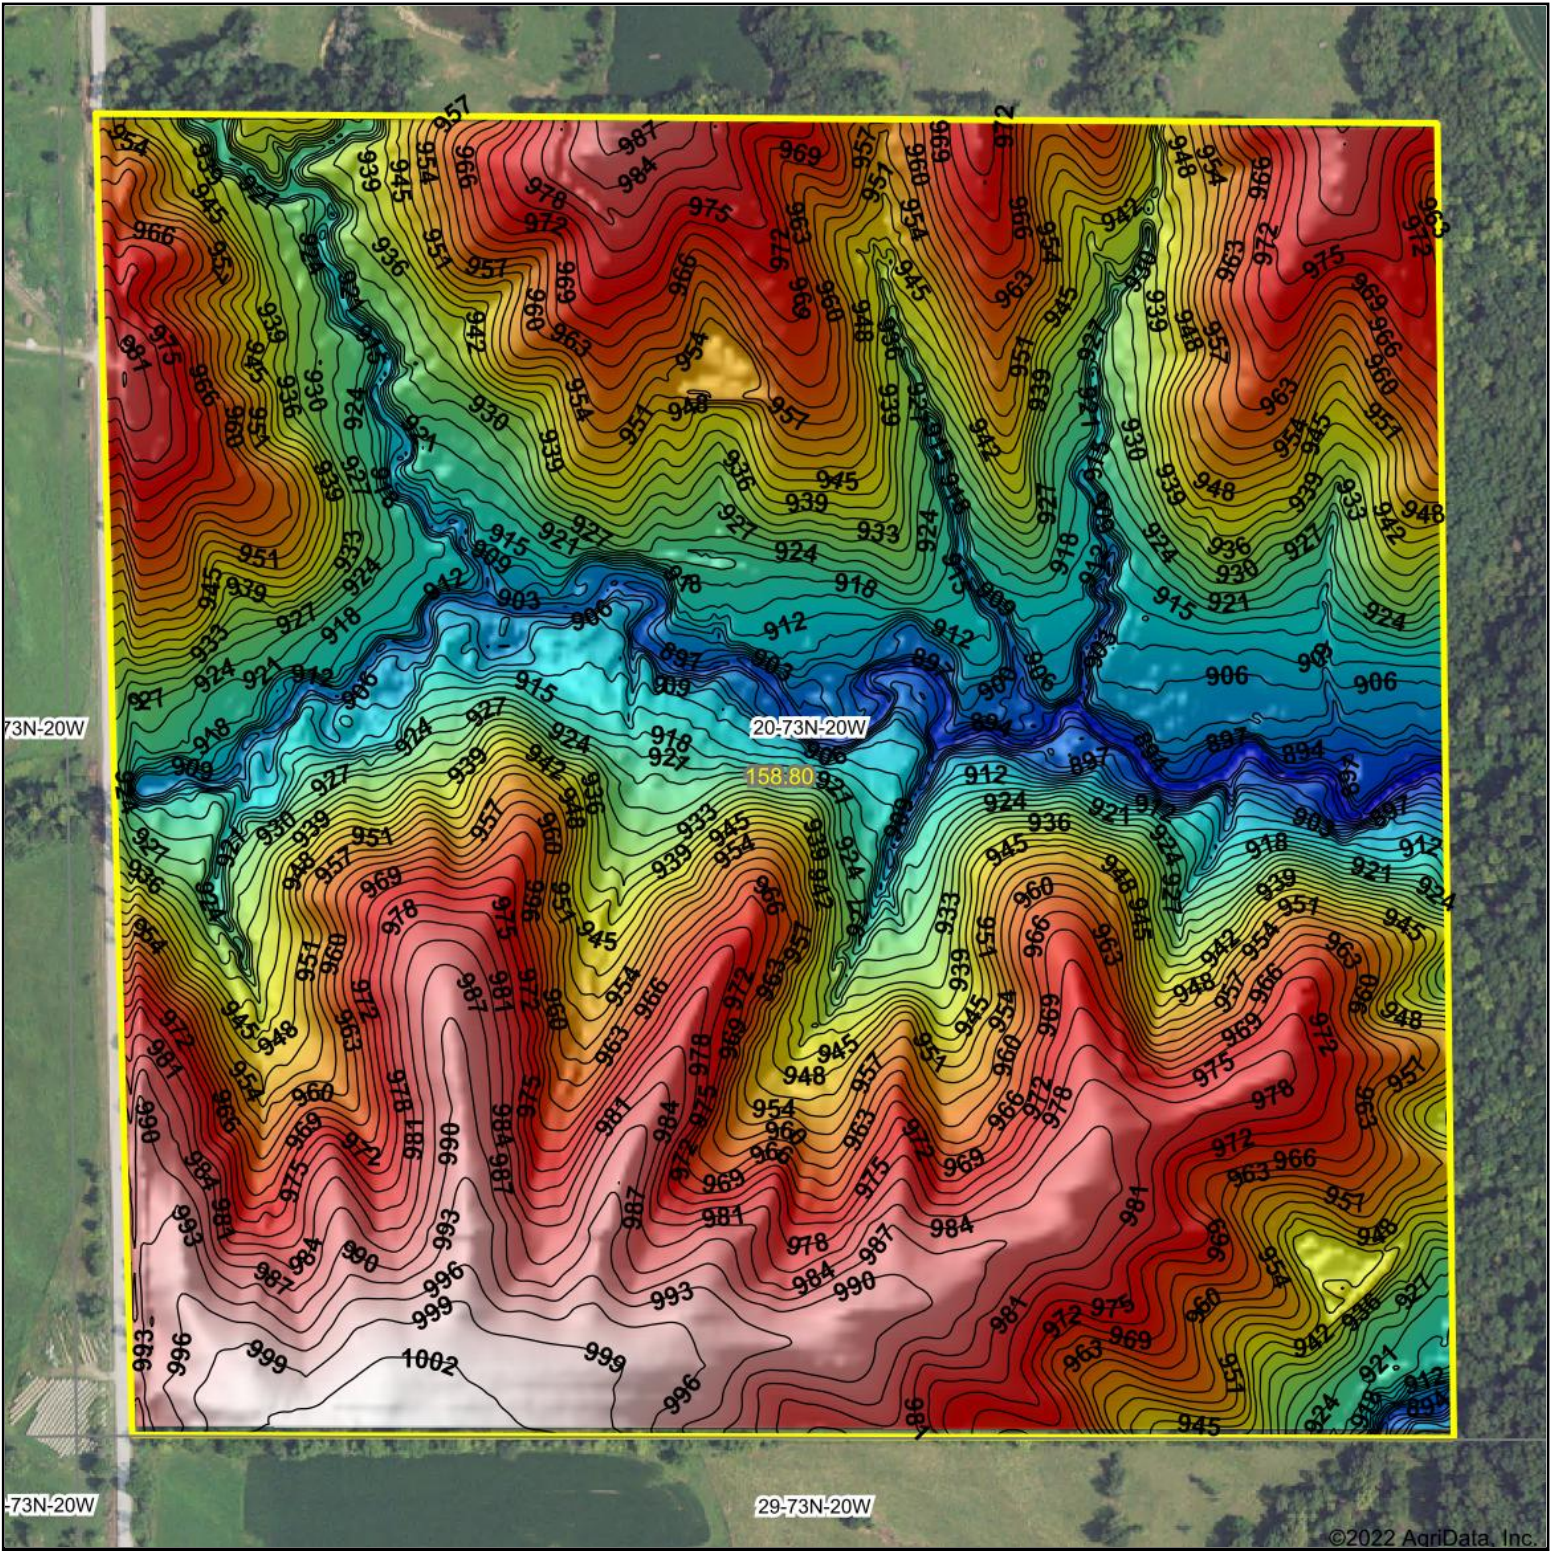

Topography Hillshade

Hawkeye Farm Mgmt & Real Estate
United Country Real Estate
22 N Main, Albia IA Phone: 641-933-7796
Email: hawkeye@ucireale.com
On the web: www.ucireale.com
www.loveahillfarm.com

Maps Provided By:
surety
CUSTOMIZED ONLINE MAPPING
© AgriData, Inc. 2021 www.AgriDataInc.com

Source: USGS 3 meter dem
Interval(ft): 3
Min: 882.7
Max: 1,003.5
Range: 120.8
Average: 950.3
Standard Deviation: 27.92 ft

20-73N-20W
Lucas County
Iowa

map center: 41° 6' 23.17, -93° 11' 24.72