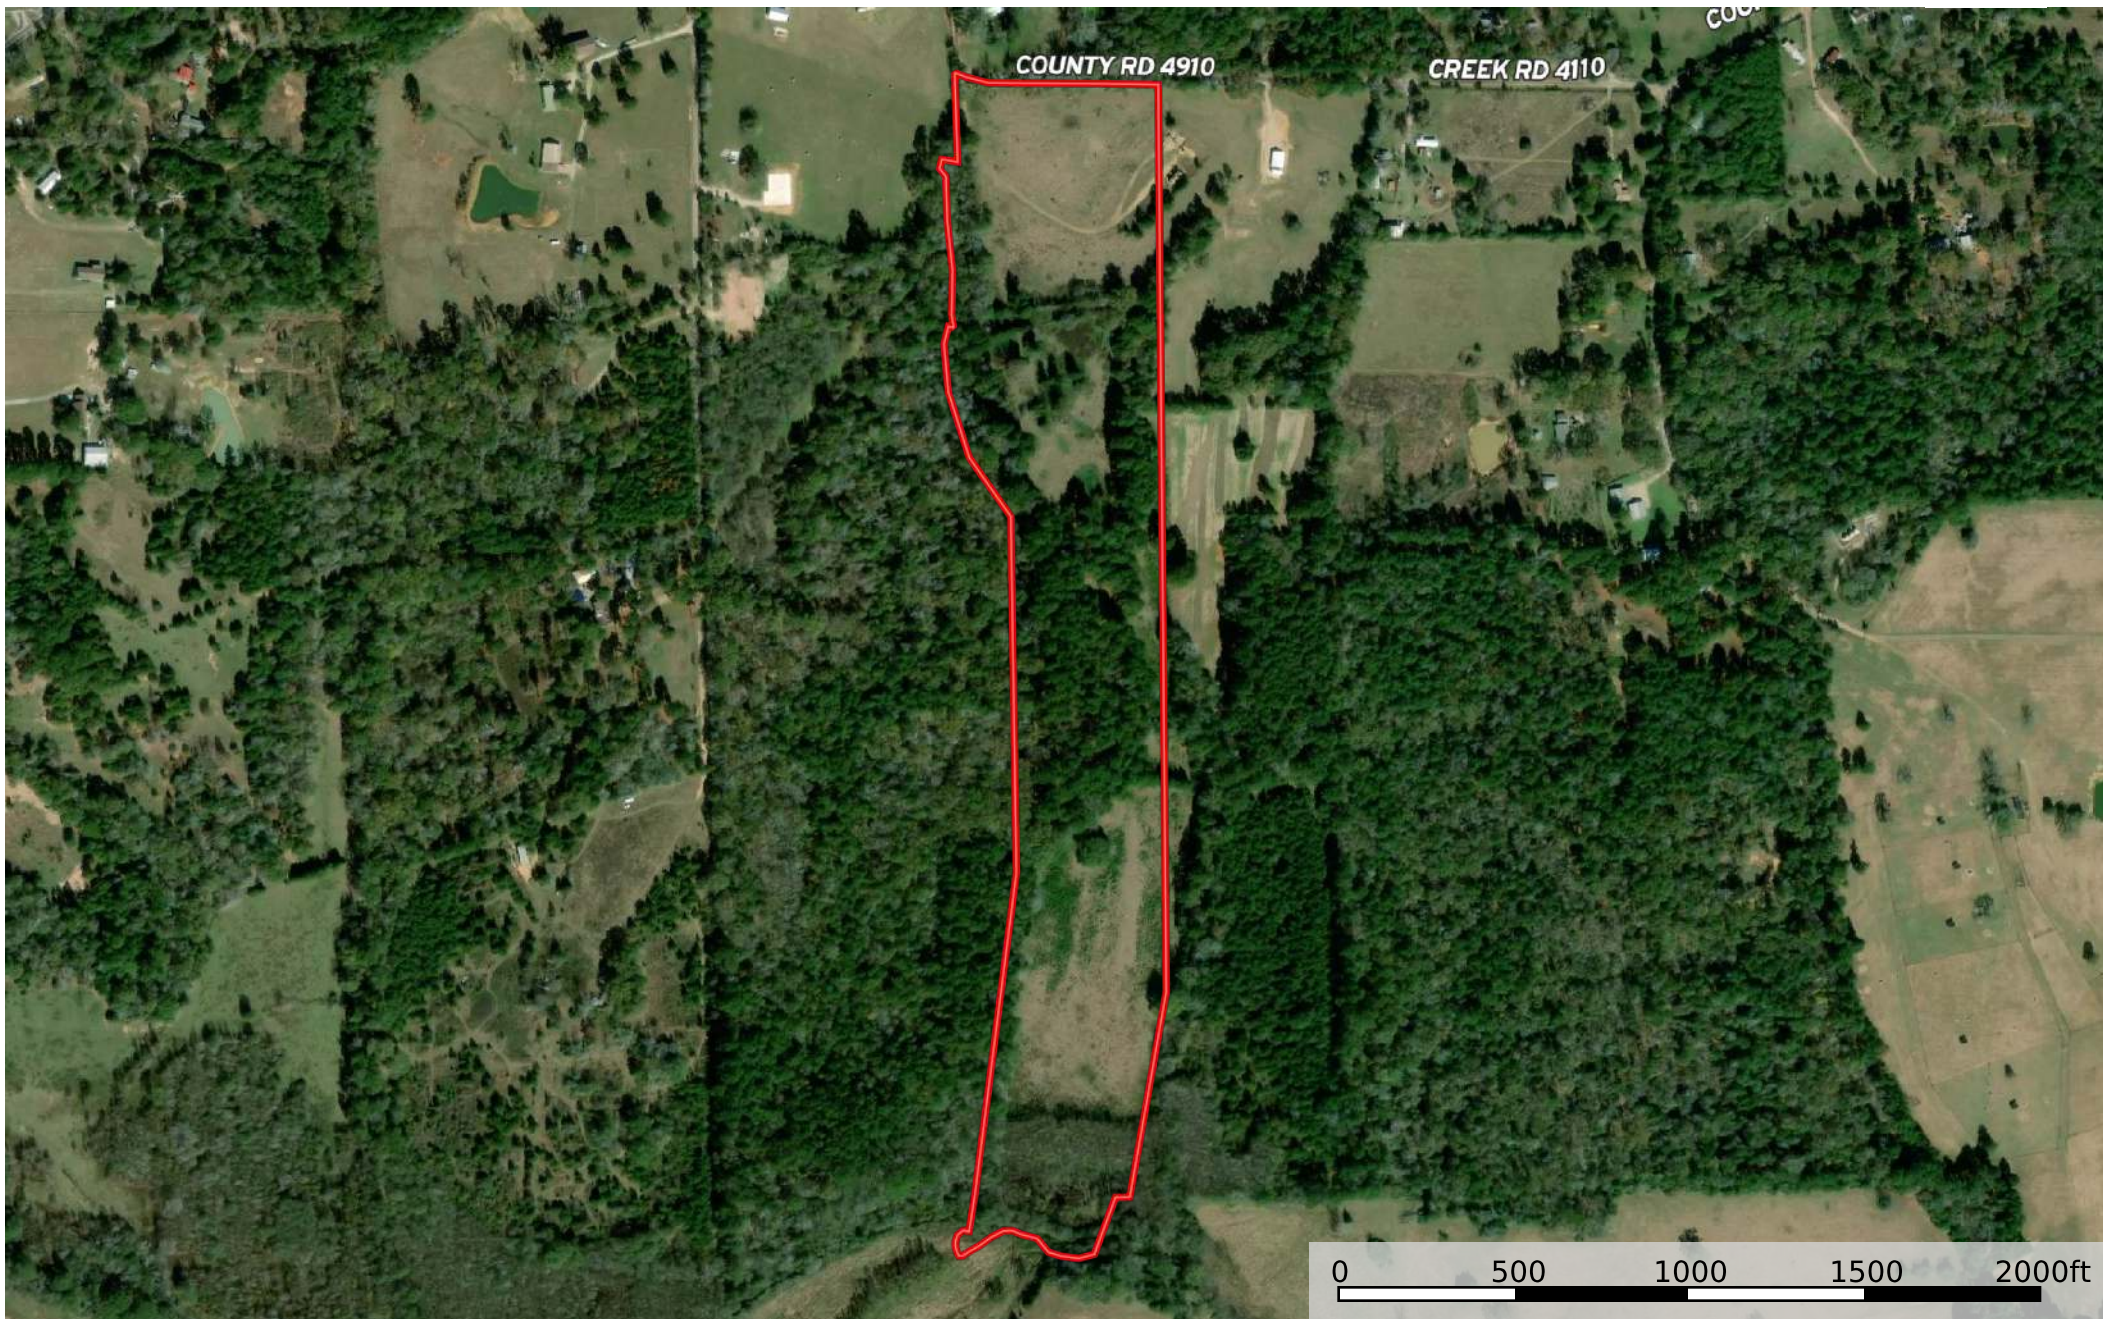

Mixon 37+/-
Cherokee County, Texas, 36.911 AC +/-

 Boundary