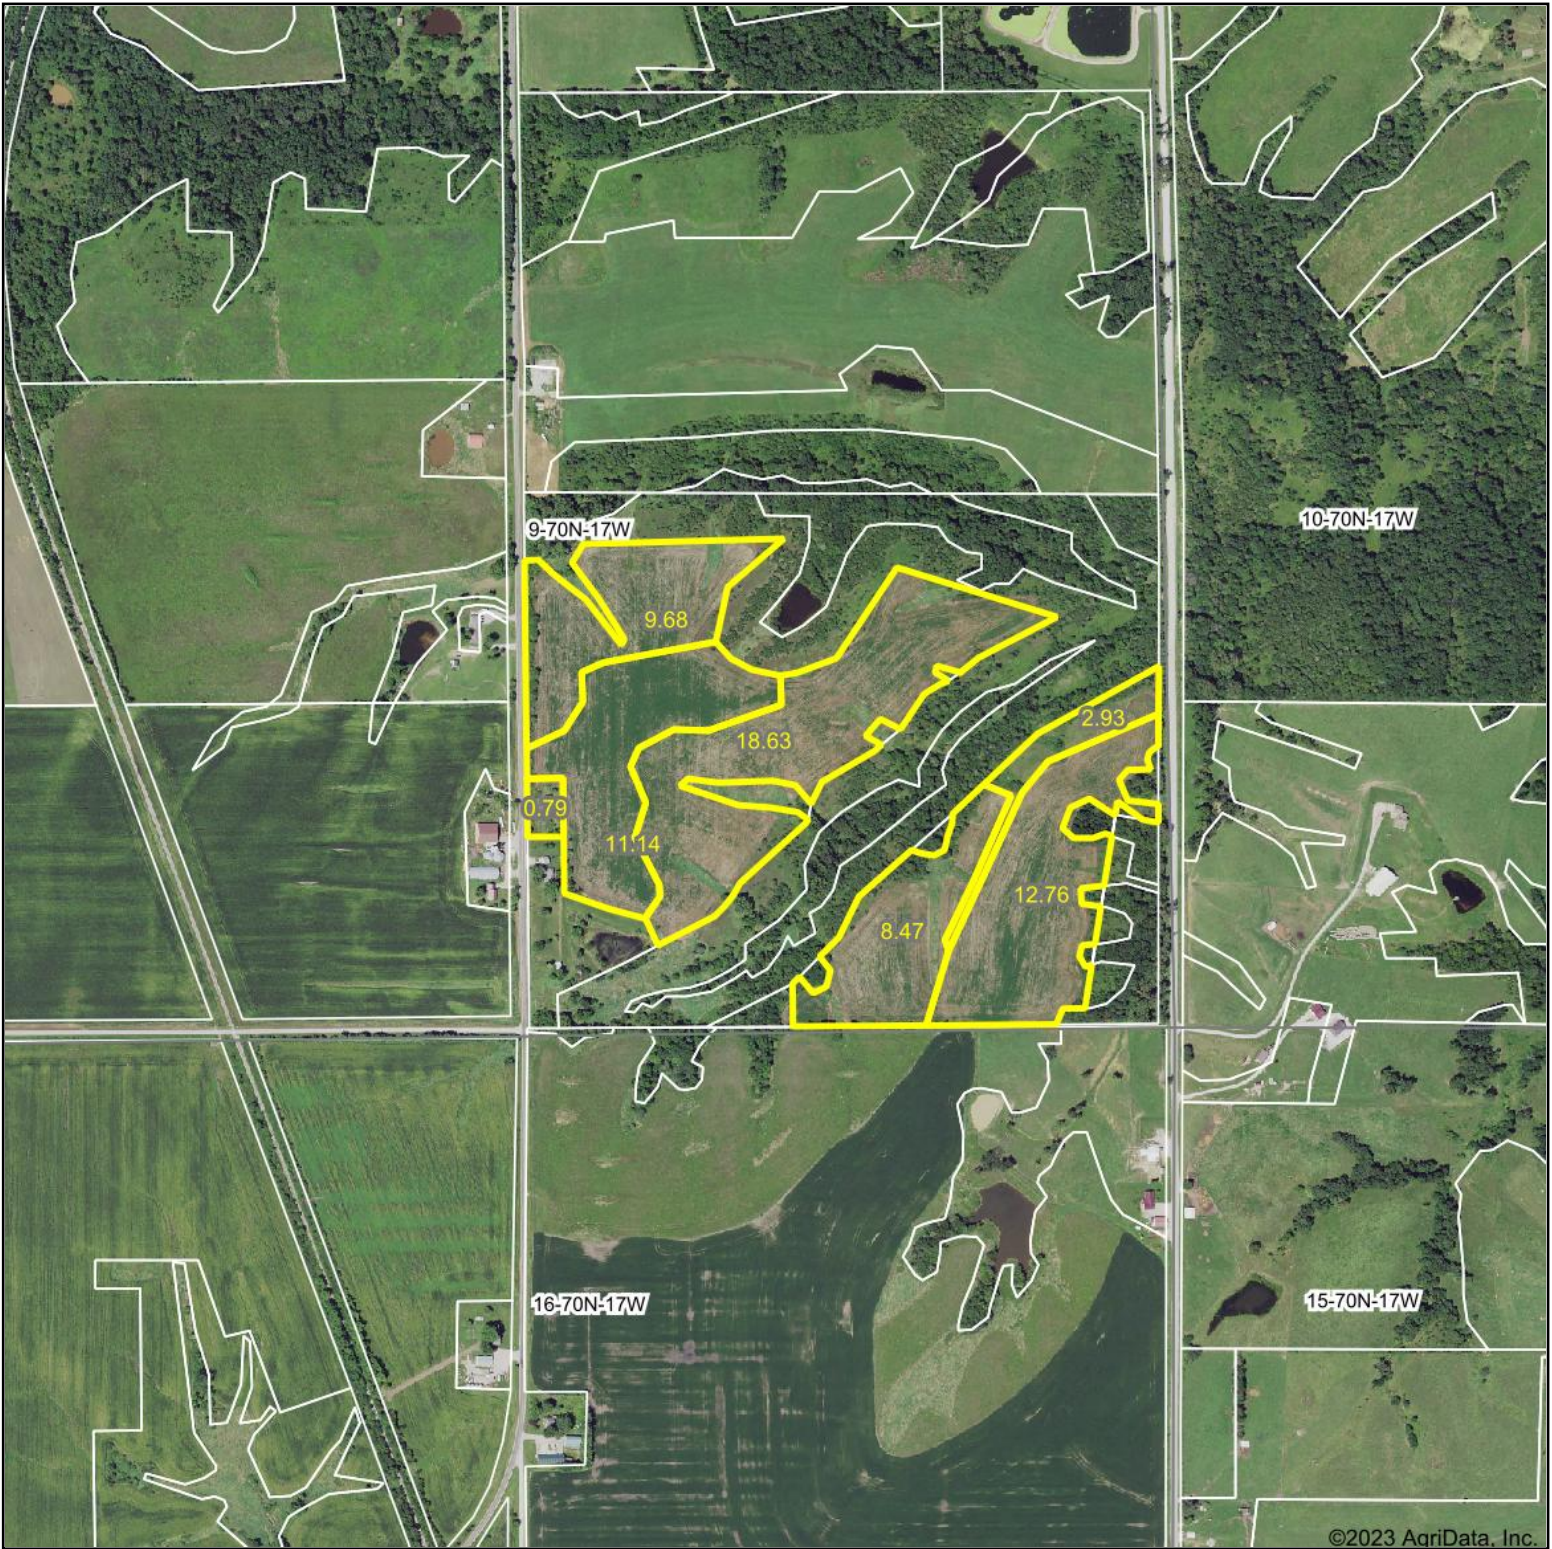

# Aerial Map

©2023 AgriData, Inc.

**Hawkeye Farm Mgmt & Real Estate**

**United Country**  
Real Estate  
22 N Main, Albia IA Phone: 641-957-7796  
Email: hawkeye@uclia.com  
For info visit: www.uclia.com  
www.iowawhitetailfarms.com

Map Center: 40° 52' 24.51, -92° 49' 1.24

**9-70N-17W**  
**Appanoose County**  
**Iowa**

1/26/2023

Maps Provided By:  
**surety**  
CUSTOMIZED ONLINE MAPPING  
© AgriData, Inc. 2021 www.AgriDataInc.com

Field borders provided by Farm Service Agency as of 5/21/2008.