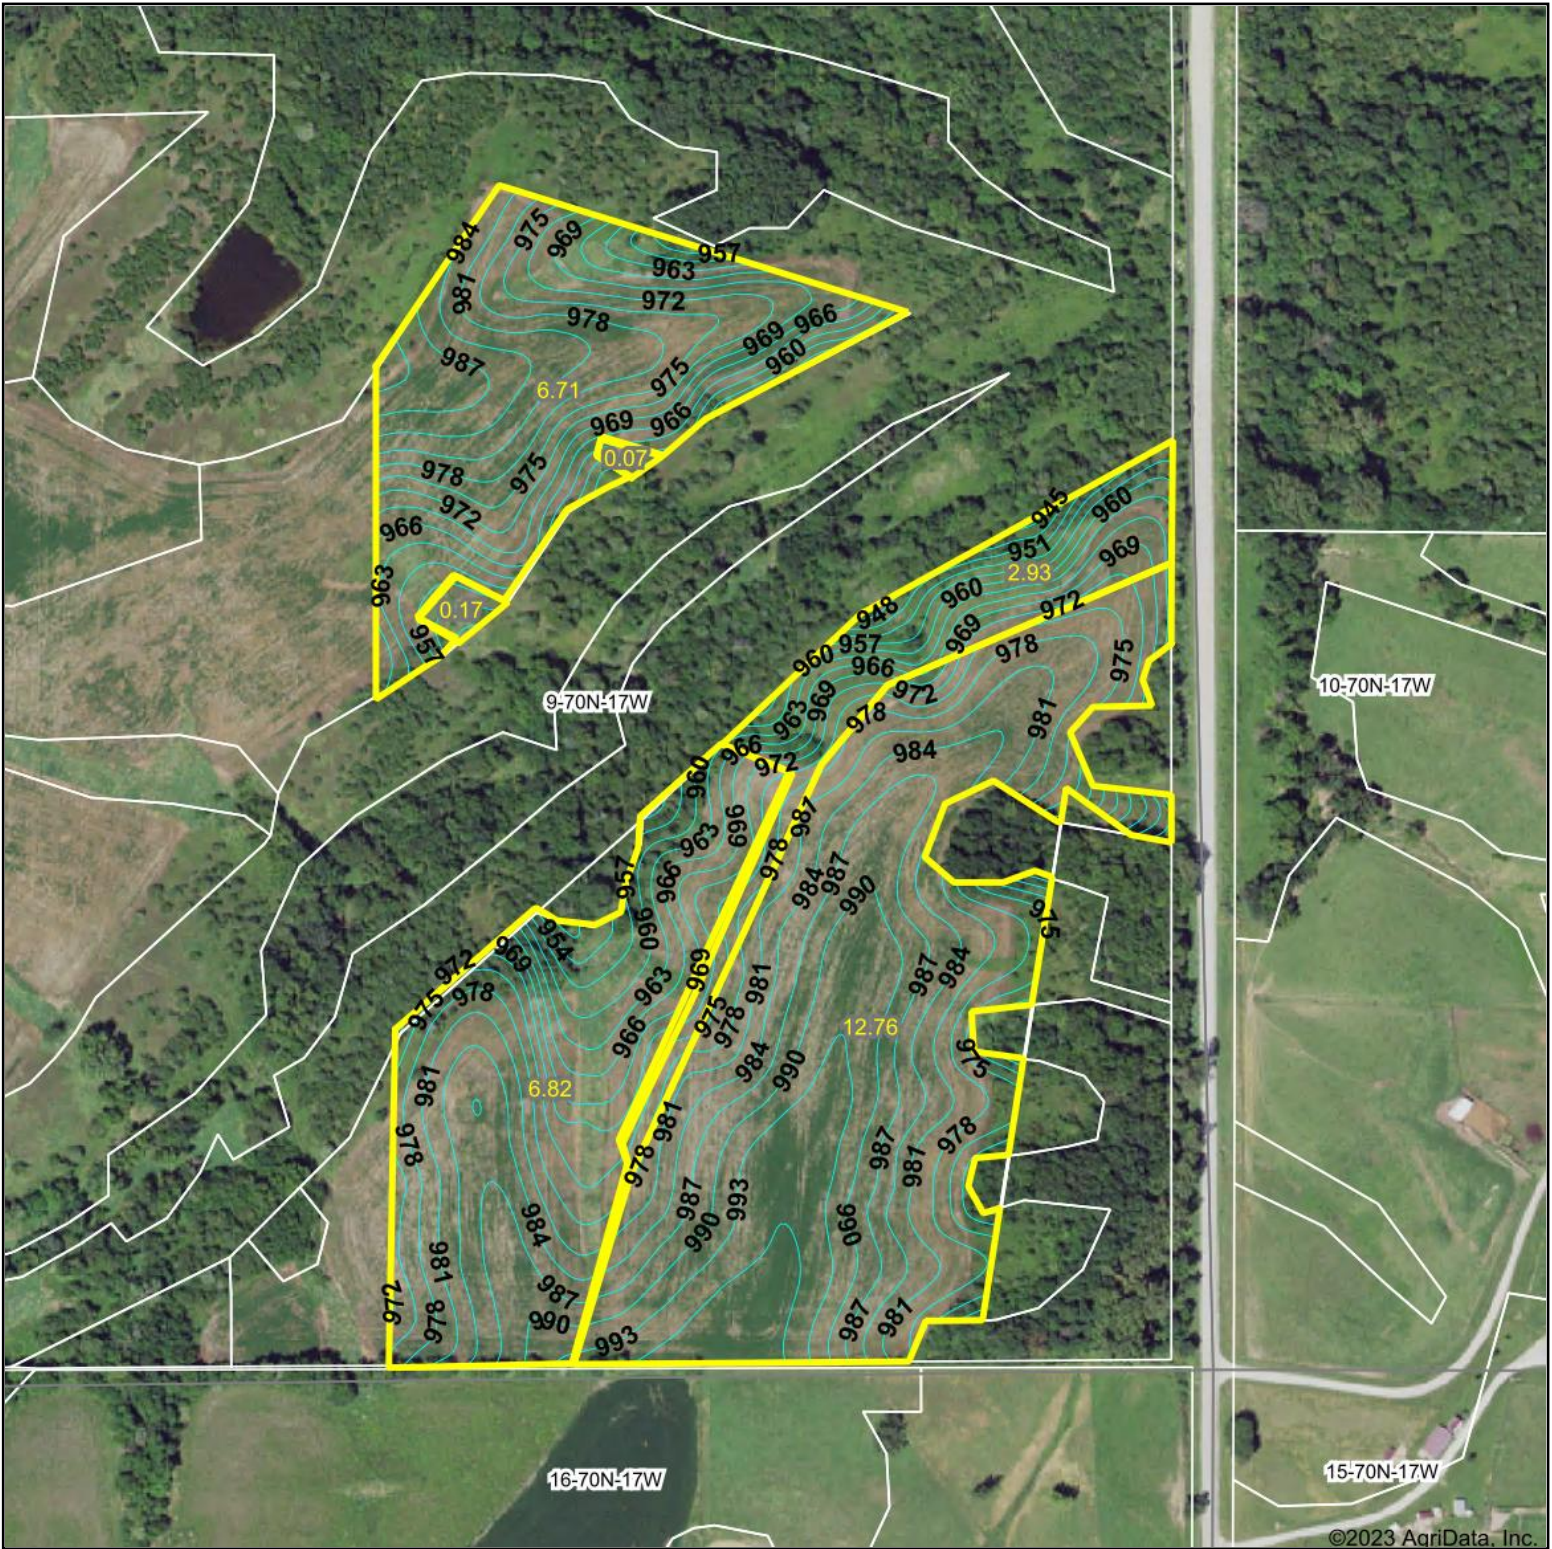

# Topography Contours

©2023 AgriData, Inc.

**Hawkeye Farm Mgmt & Real Estate**

 22 N Main, Albia IA Phone: 641-932-7756  
 Email: hawkeye@aciowa.com  
 Or the web: www.aciowa.com  
 www.iowawhitetailfarms.com

Source: USGS 3 meter dem

Interval(ft): 3.0

Min: 942.9

Max: 997.8

Range: 54.9

Average: 977.6

Standard Deviation: 10.96 ft

0ft 348ft 695ft

1/27/2023

**9-70N-17W**  
**Appanoose County**  
**Iowa**

Map Center: 40° 52' 24.23, -92° 48' 51.74

Maps Provided By:

© AgriData, Inc. 2021 www.AgrIDataInc.com

Field borders provided by Farm Service Agency as of 5/21/2008.