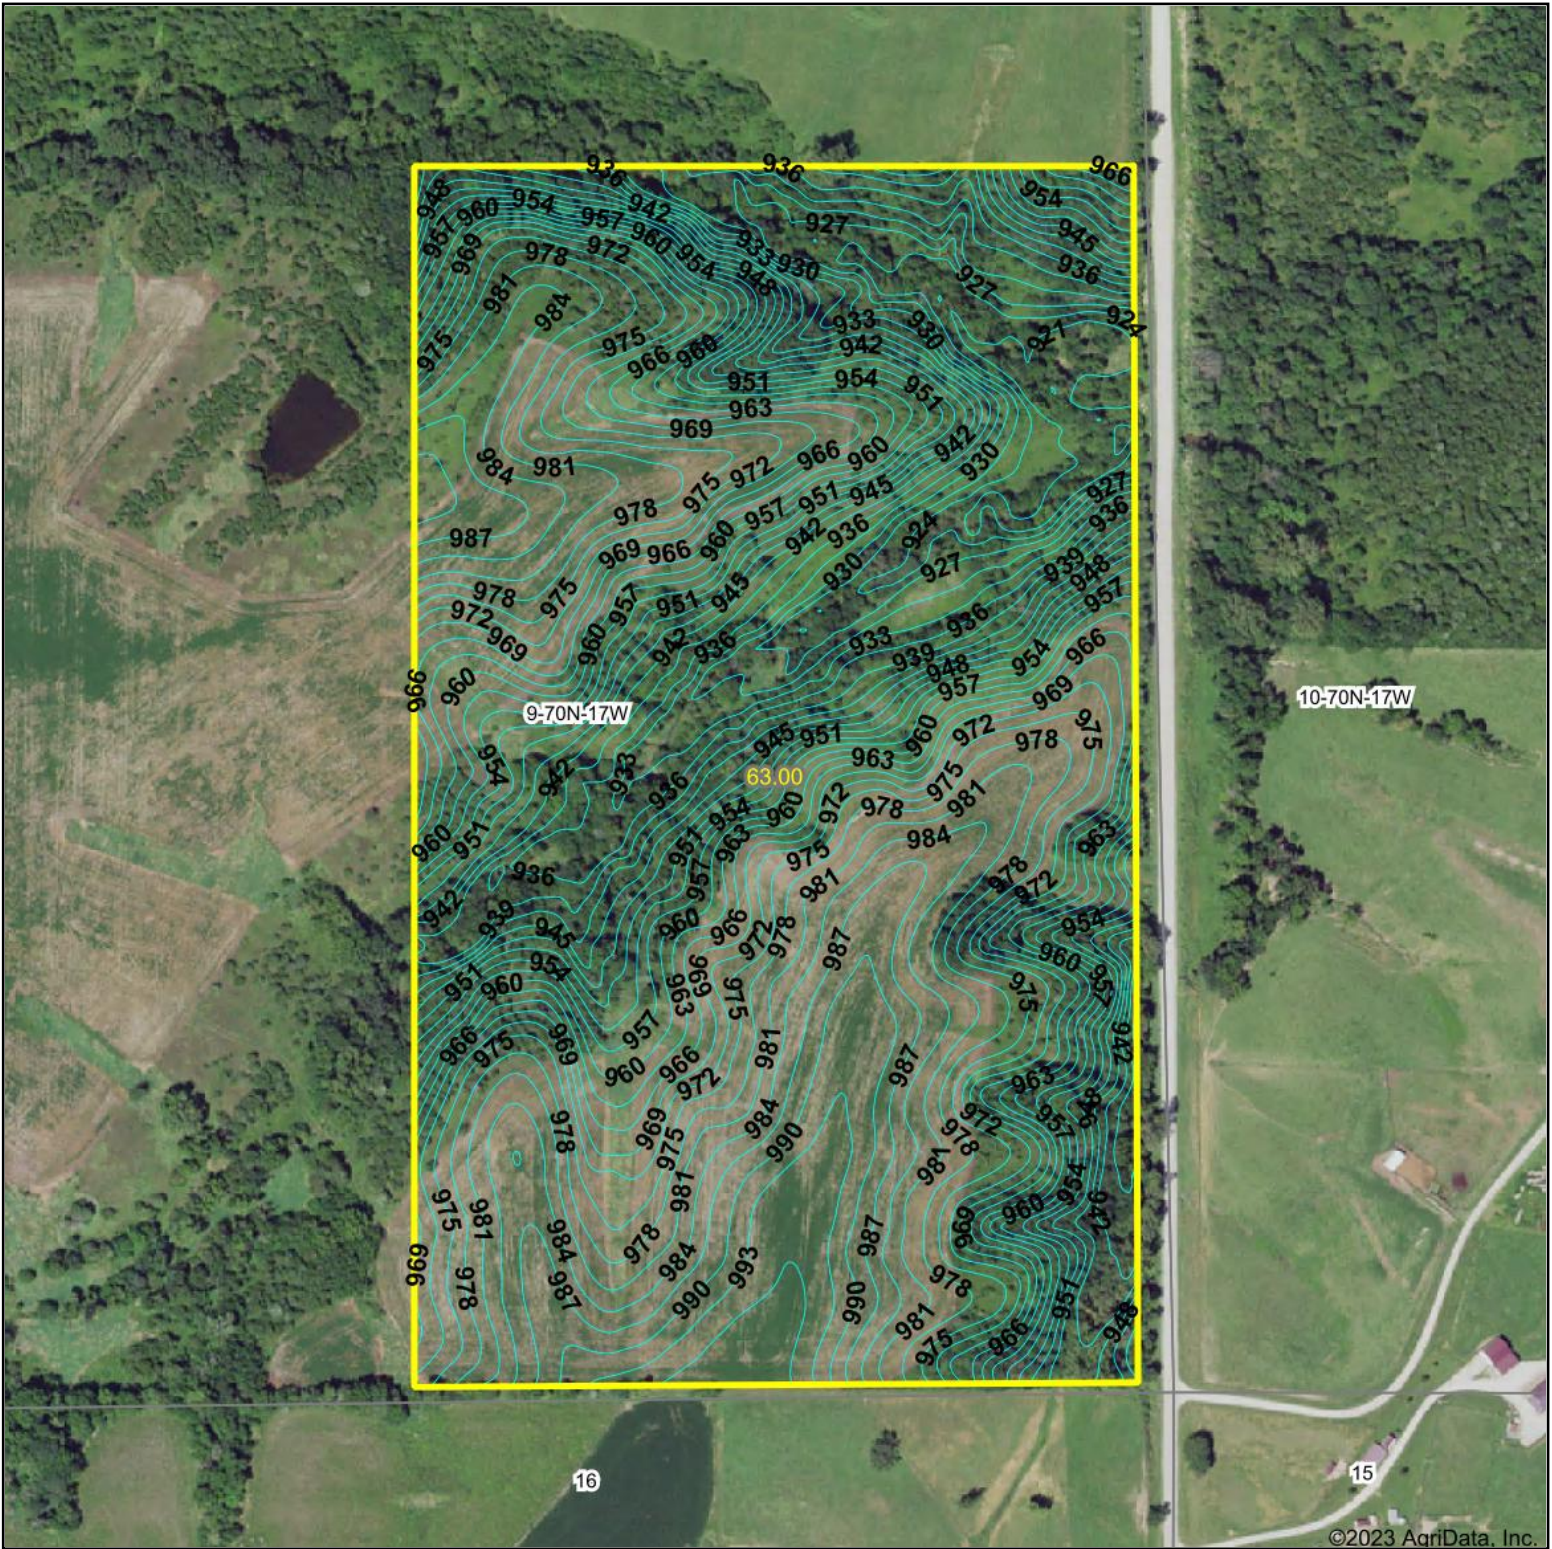

# Topography Contours

©2023 AgriData, Inc.

**Hawkeye Farm Mgmt & Real Estate**

 22 N Main, Albia IA Phone: 641-937-7756  
 Email: hawkeye@aciowa.com  
 Or the web: www.uciowa.com  
 www.iowawhitetailfarms.com

Source: USGS 3 meter dem

Interval(ft): 3.0

Min: 916.5

Max: 997.7

Range: 81.2

Average: 961.3

Standard Deviation: 20.83 ft

0ft 390ft 779ft

1/27/2023

**9-70N-17W**  
**Appanoose County**  
**Iowa**

Map Center: 40° 52' 25.41, -92° 48' 49.6

Maps Provided By:  

**surety**  
 CUSTOMIZED ONLINE MAPPING

© AgriData, Inc. 2021 www.AgriDataInc.com