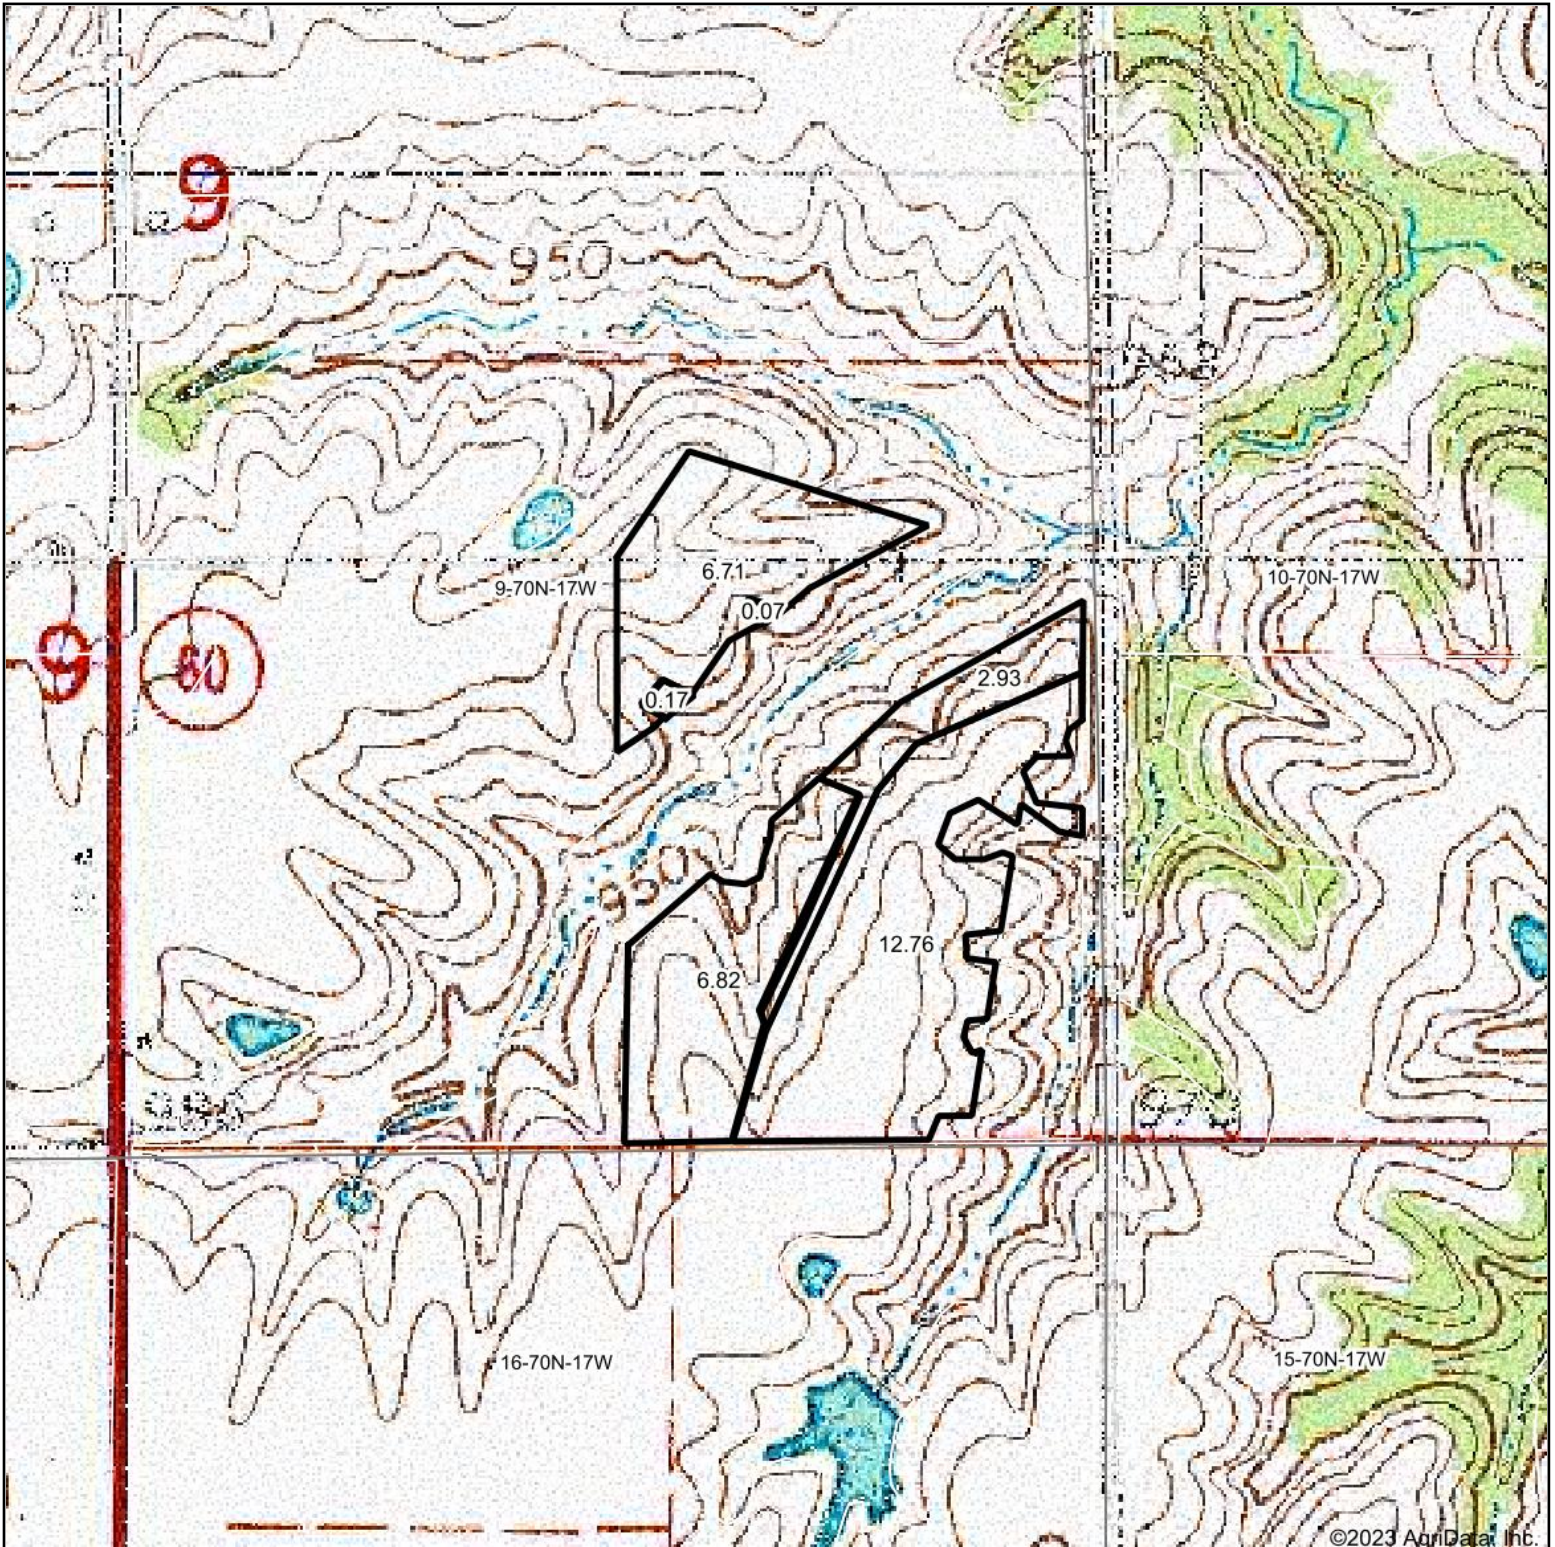

Topography Map

Hawkeye Farm Mgmt & Real Estate

United Country
Real Estate
22 N Main, Alta IA Phone: 641-932-7796
Email: hawkeye@uclouva.com
On the web: www.uclouva.com
www.iowawhitetailfarms.com

Maps Provided By:

surety
CUSTOMIZED ONLINE MAPPING
© AgriData, Inc. 2021 www.AgriDataInc.com

map center: 40° 52' 24.23, -92° 48' 51.74

0ft 594ft 1188ft

9-70N-17W
Appanoose County
Iowa

1/27/2023